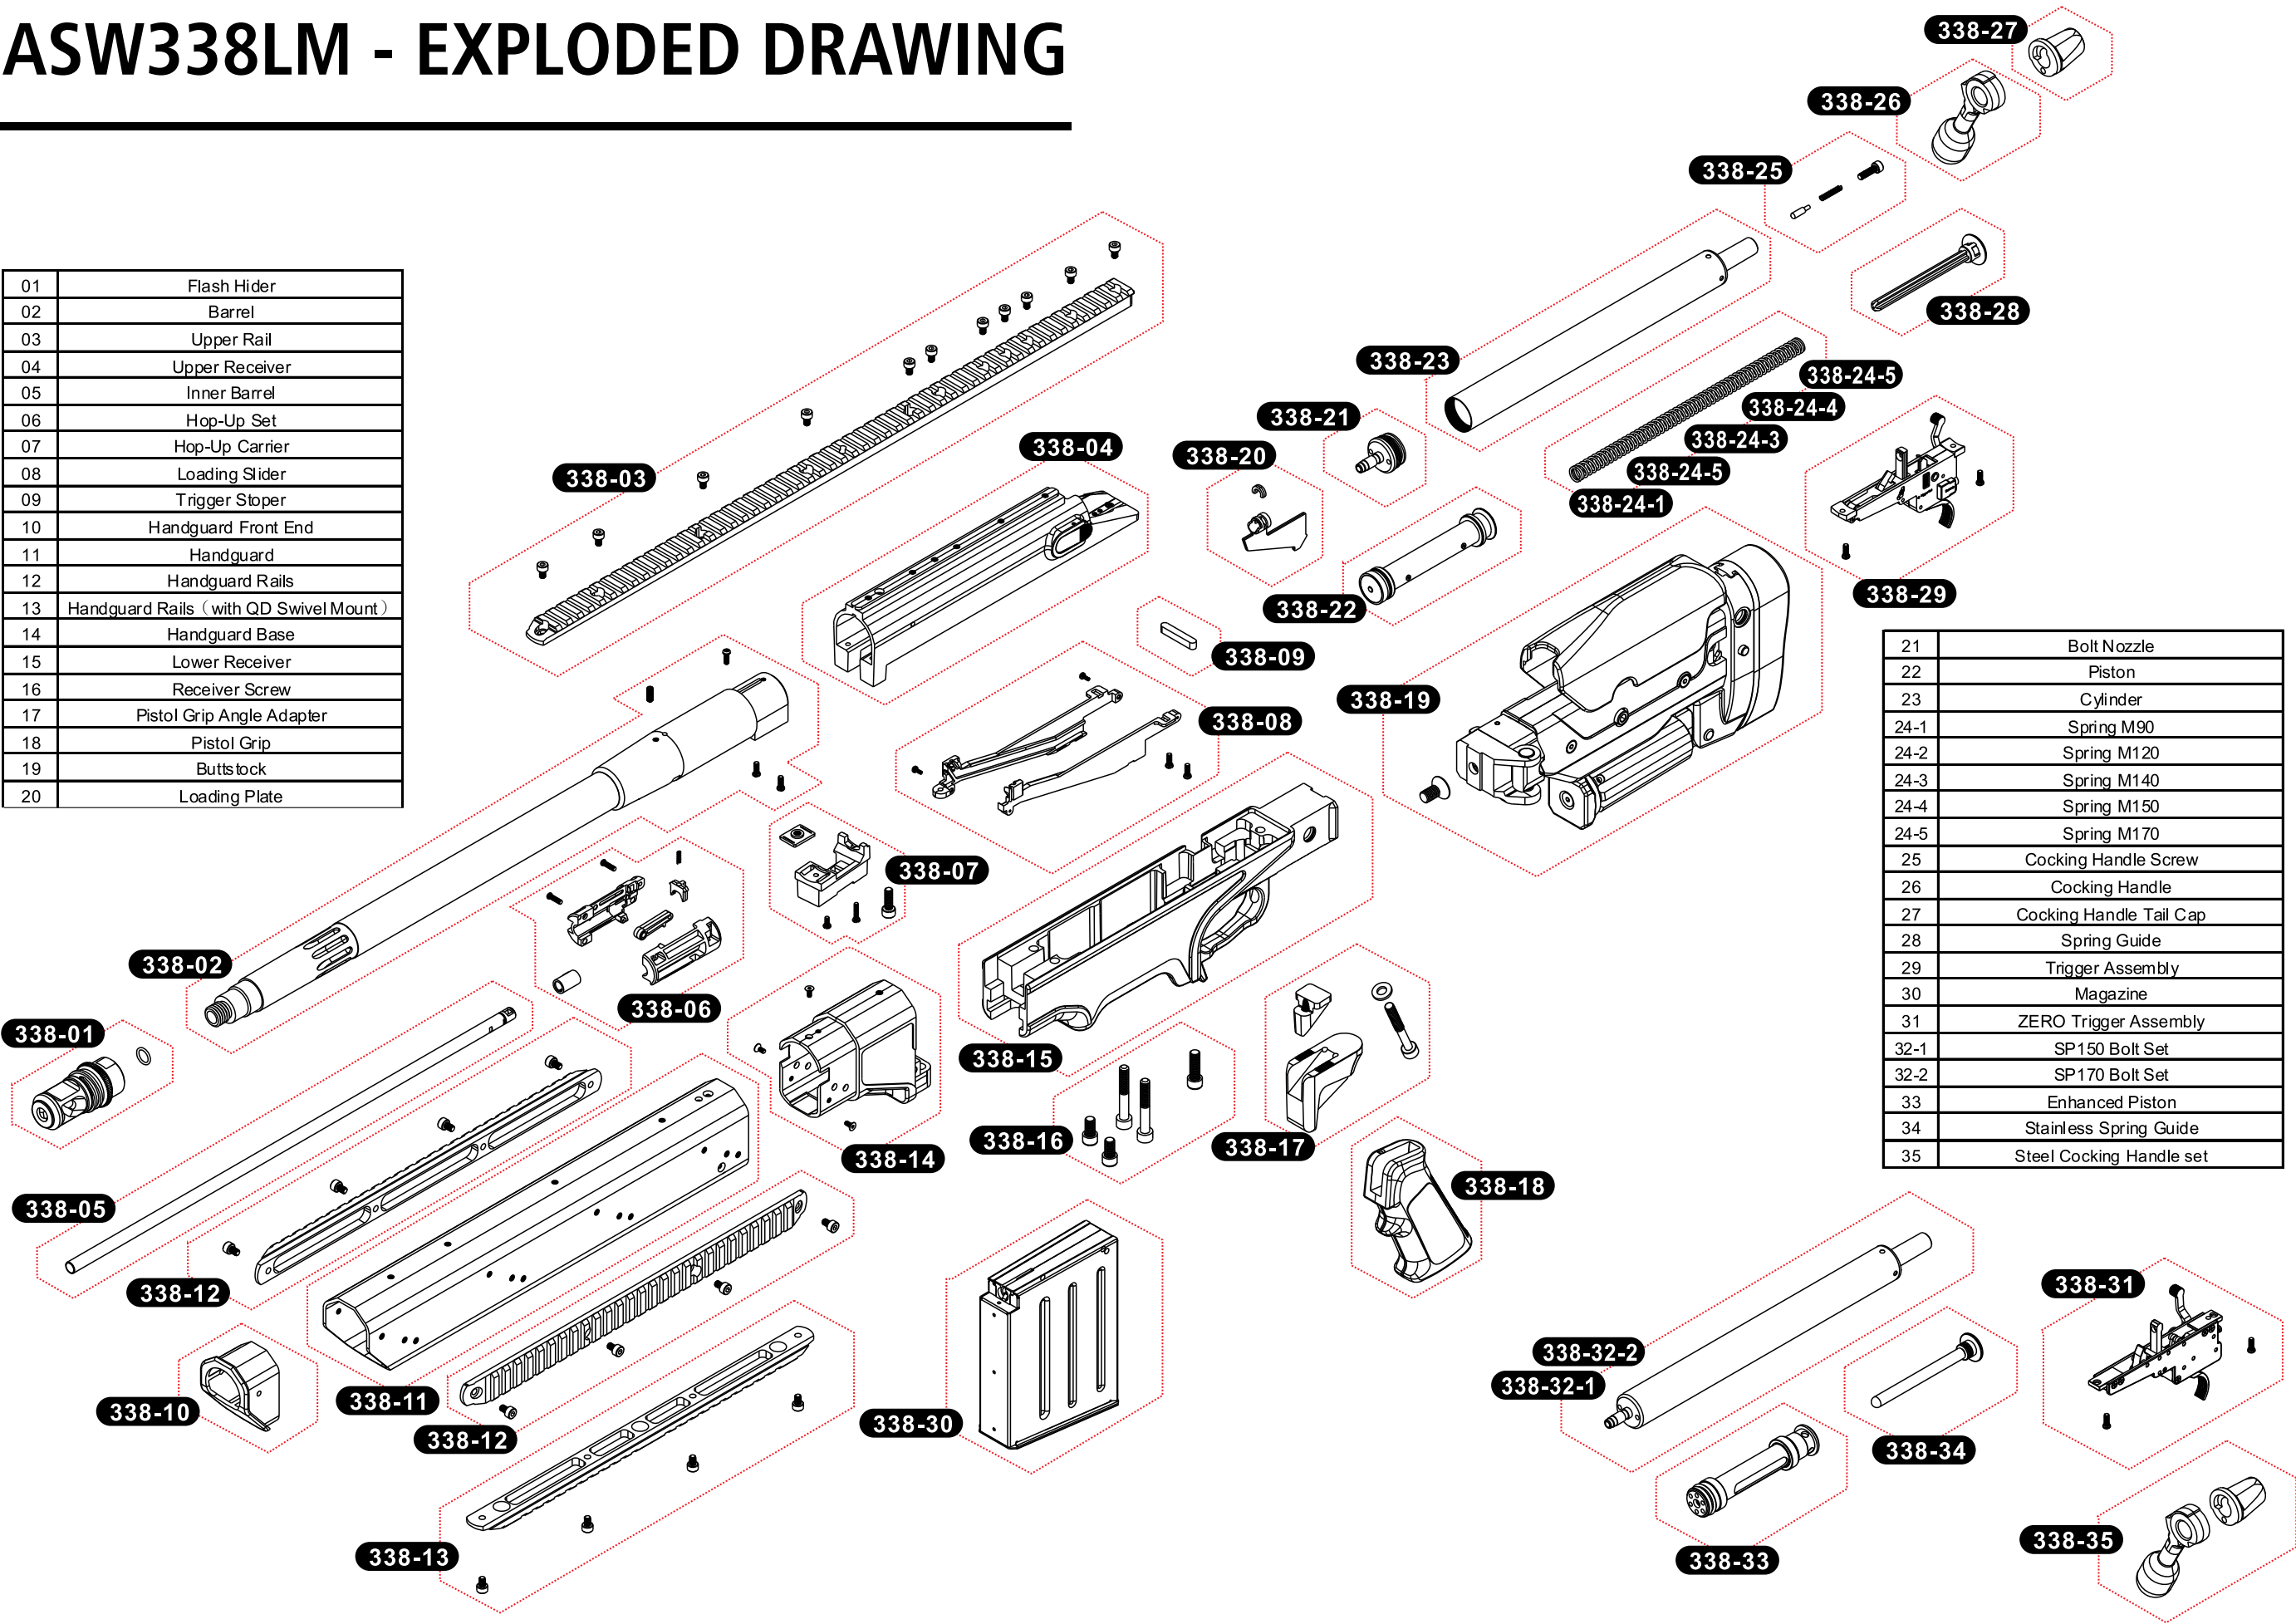

ASW338LM - EXPLODED DRAWING

01	Flash Hider
02	Barrel
03	Upper Rail
04	Upper Receiver
05	Inner Barrel
06	Hop-Up Set
07	Hop-Up Carrier
08	Loading Slider
09	Trigger Stoper
10	Handguard Front End
11	Handguard
12	Handguard Rails
13	Handguard Rails (with QD Swivel Mount)
14	Handguard Base
15	Lower Receiver
16	Receiver Screw
17	Pistol Grip Angle Adapter
18	Pistol Grip
19	Buttstock
20	Loading Plate

21	Bolt Nozzle
22	Piston
23	Cylinder
24-1	Spring M90
24-2	Spring M120
24-3	Spring M140
24-4	Spring M150
24-5	Spring M170
25	Cocking Handle Screw
26	Cocking Handle
27	Cocking Handle Tail Cap
28	Spring Guide
29	Trigger Assembly
30	Magazine
31	ZERO Trigger Assembly
32-1	SP150 Bolt Set
32-2	SP170 Bolt Set
33	Enhanced Piston
34	Stainless Spring Guide
35	Steel Cocking Handle set