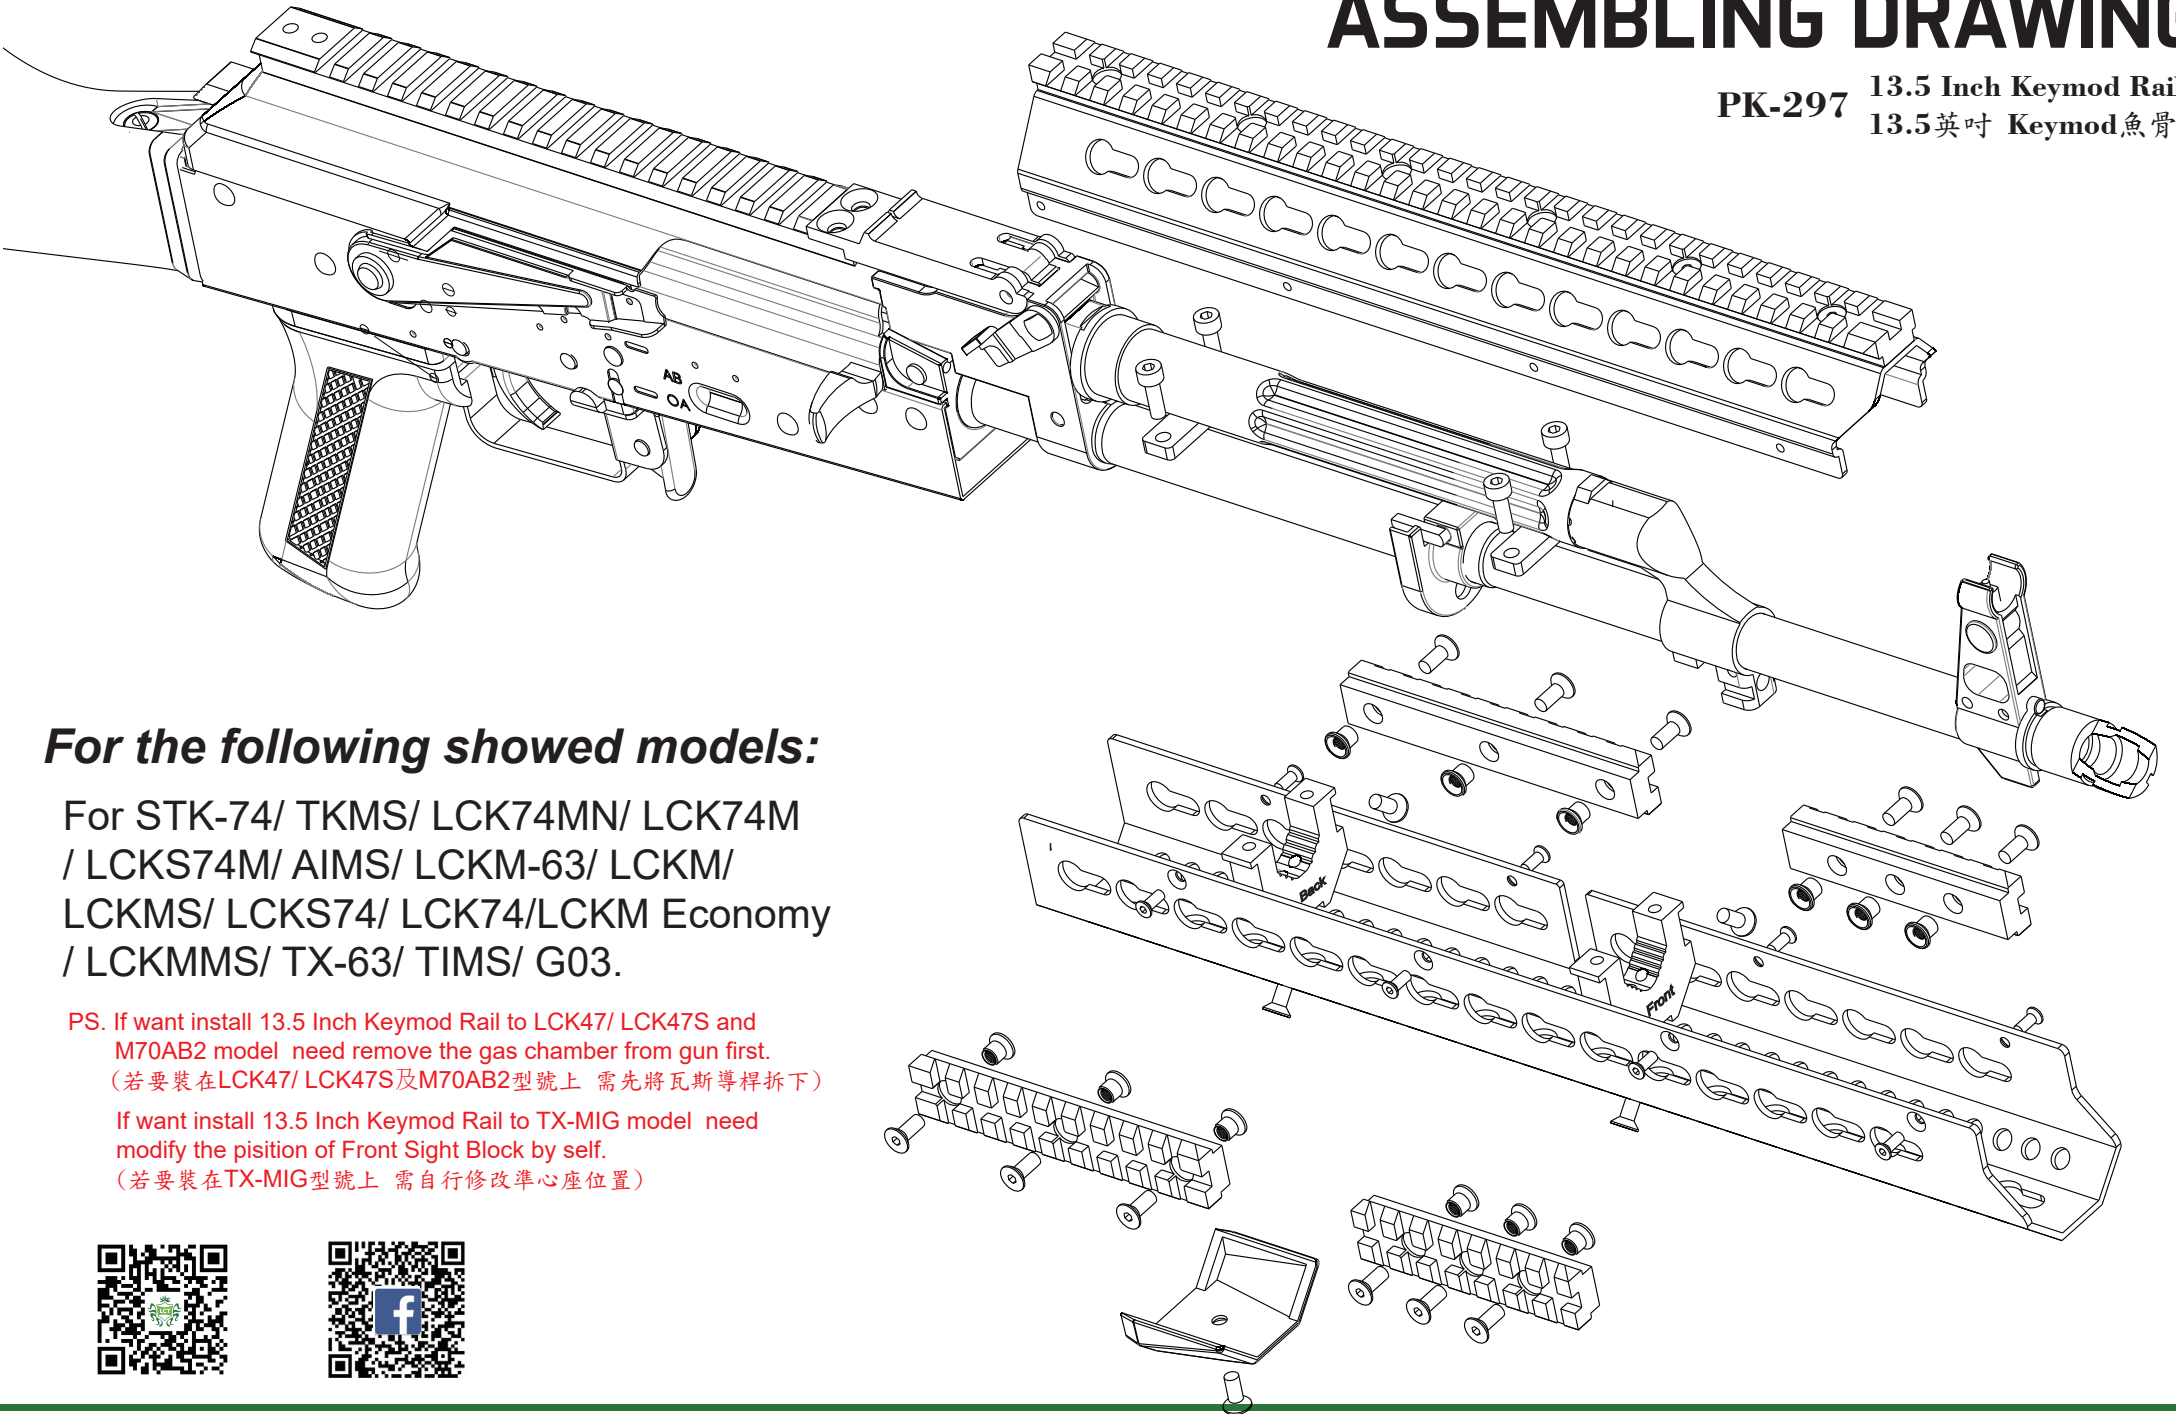

ASSEMBLING DRAWING

PK-297 13.5 Inch Keymod Rail
13.5英寸 Keymod魚骨

For the following showed models:

For STK-74/ TKMS/ LCK74MN/ LCK74M
/ LCKS74M/ AIMS/ LCKM-63/ LCKM/
LCKMS/ LCKS74/ LCK74/LCKM Economy
/ LCKMMS/ TX-63/ TIMS/ G03.

PS. If want install 13.5 Inch Keymod Rail to LCK47/ LCK47S and
M70AB2 model need remove the gas chamber from gun first.
(若要裝在LCK47/ LCK47S及M70AB2型號上 需先將瓦斯導桿拆下)

If want install 13.5 Inch Keymod Rail to TX-MIG model need
modify the position of Front Sight Block by self.
(若要裝在TX-MIG型號上 需自行修改準心座位置)