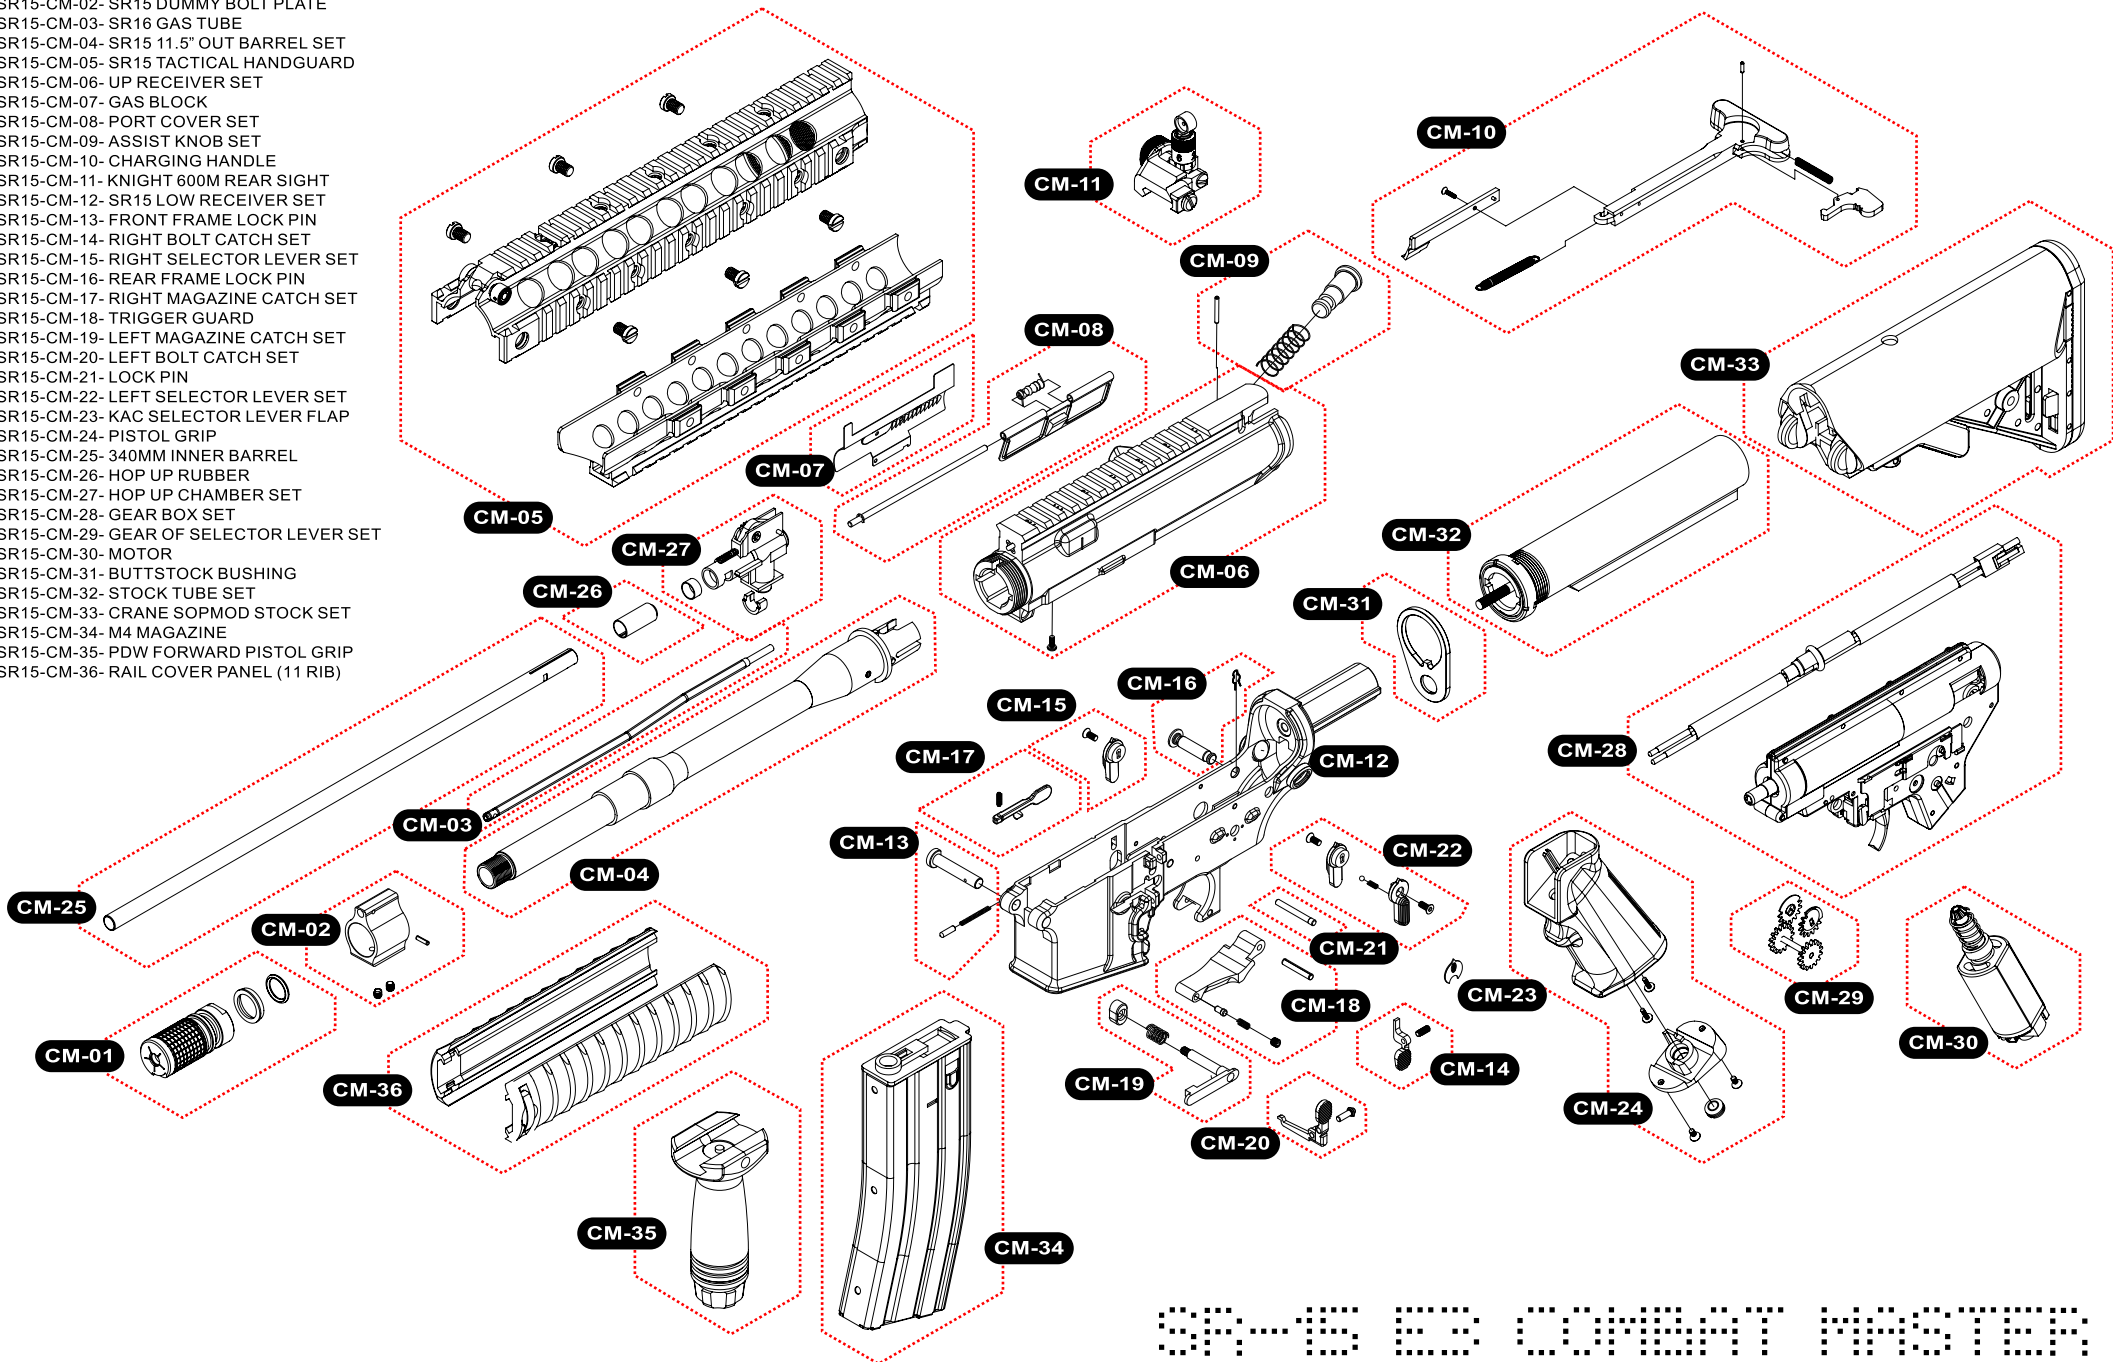

PARTS LIST

- SR15-CM-01- FLASH HIDER
- SR15-CM-02- SR15 DUMMY BOLT PLATE
- SR15-CM-03- SR16 GAS TUBE
- SR15-CM-04- SR15 11.5" OUT BARREL SET
- SR15-CM-05- SR15 TACTICAL HANDGUARD
- SR15-CM-06- UP RECEIVER SET
- SR15-CM-07- GAS BLOCK
- SR15-CM-08- PORT COVER SET
- SR15-CM-09- ASSIST KNOB SET
- SR15-CM-10- CHARGING HANDLE
- SR15-CM-11- KNIGHT 600M REAR SIGHT
- SR15-CM-12- SR15 LOW RECEIVER SET
- SR15-CM-13- FRONT FRAME LOCK PIN
- SR15-CM-14- RIGHT BOLT CATCH SET
- SR15-CM-15- RIGHT SELECTOR LEVER SET
- SR15-CM-16- REAR FRAME LOCK PIN
- SR15-CM-17- RIGHT MAGAZINE CATCH SET
- SR15-CM-18- TRIGGER GUARD
- SR15-CM-19- LEFT MAGAZINE CATCH SET
- SR15-CM-20- LEFT BOLT CATCH SET
- SR15-CM-21- LOCK PIN
- SR15-CM-22- LEFT SELECTOR LEVER SET
- SR15-CM-23- KAC SELECTOR LEVER FLAP
- SR15-CM-24- PISTOL GRIP
- SR15-CM-25- 340MM INNER BARREL
- SR15-CM-26- HOP UP RUBBER
- SR15-CM-27- HOP UP CHAMBER SET
- SR15-CM-28- GEAR BOX SET
- SR15-CM-29- GEAR OF SELECTOR LEVER SET
- SR15-CM-30- MOTOR
- SR15-CM-31- BUTTSTOCK BUSHING
- SR15-CM-32- STOCK TUBE SET
- SR15-CM-33- CRANE SOPMOD STOCK SET
- SR15-CM-34- M4 MAGAZINE
- SR15-CM-35- PDW FORWARD PISTOL GRIP
- SR15-CM-36- RAIL COVER PANEL (11 RIB)

SR-15 G3 COMBAT MASTER