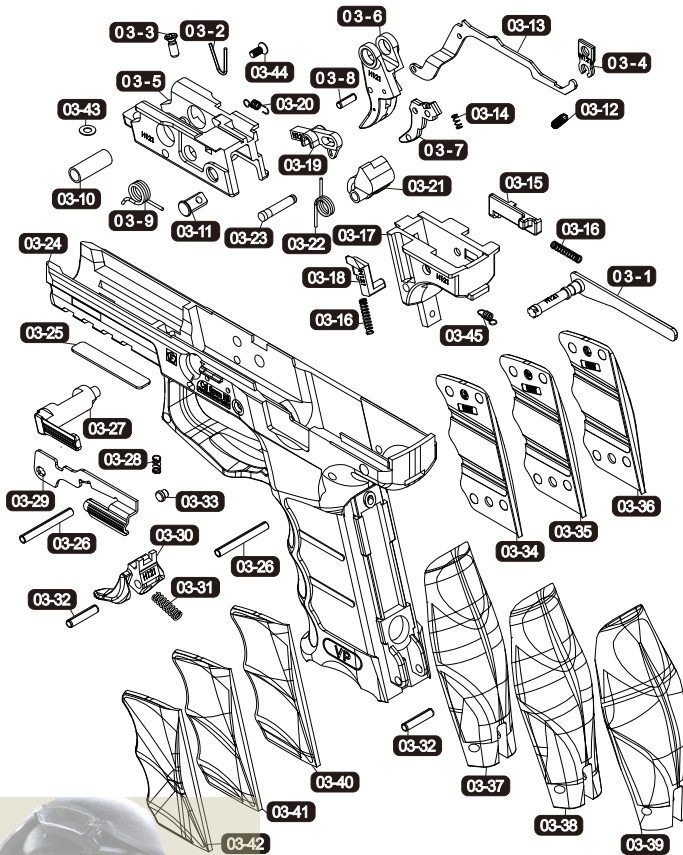

1 SLIDE

01-1 VGCCURV073	01-14 VGCCCLR010
01-2 VGCCFST000	01-15 VGCCPIS030
01-3 PSCW250403	01-16 VGCCPIS020
01-4 VGCCURV040	01-17 VGCCFPN020
01-5 PSCW141021	01-18 VGCCSPG006
01-6 VGCCURV030	01-19 VGCCPIS040
01-7 VGCCRST000	01-20 PSCW261022
01-8 VGCCURV020	01-21 VGCASPG007
01-9 VGCCPIS010	01-22 VGCCPLK050
01-10 PSCW140306	01-23 PBOT251401
01-11 VGC4PIS070	01-24 VGCCSPG011
01-12 VGCASPG006	
01-13 VGC7SPG004	

2 BARREL

02-1 VGCCBRL011	02-8 VGC0HOP040
02-2 V003TUB094	02-9 VGCCHOP010
02-3 VGCCHOP020	02-10 PSCW020607
02-4 VGC8SPG001	02-11 VGC4SPG006
02-5 PRIG000065	02-12 VGCCSPC020
02-6 VGCCHOP030	02-13 VGCCSPC010
02-7 VG00HOP030	

3 GRIP

4 MAGAZINE

03-1 VGCCLRV010	04-1 VGC0MAG030
03-2 VGCCSPG003	04-2 VGC0MAG021
03-3 PSCW030832	04-3 VGC0MAG070
03-4 VGCCLRV030	04-4 VGC0SPG013
03-5 VGCCBRL020	04-5 VGC0MAG050
03-6 VGCCTHG010	04-6 VGC0MAG0G5
03-7 VGCCTHG020	04-7 PBOT021602
03-8 PBOT020801	04-8 VGCCMAG010
03-9 VGCCSPG009	04-9 VGC3MAG060
03-10 VGCCTHG050	04-10 VGC0MAG080
03-11 VGCCTHG040	04-11 VGCCMAG020
03-12 PSCW030803	04-12 VG00VAV010
03-13 VGCCTHG030	04-13 PSCW261022
03-14 VGCASPG004	04-14 PSCW260822
03-15 VGCCPLK030	04-15 VGCCMAG030
03-16 VGCCSPG001	
03-17 VGCCPLK010	
03-18 VGCCFPN031	
03-19 VGCCFPN010	
03-20 VGC8SPG001	
03-21 VGCCPLK020	
03-22 VGCCSPG004	
03-23 VGCCPLK040	
03-24 VGCCGRP014	
03-25 VGCCLRV053	
03-26 PBOT032501	
03-27 VGCCLRV041	
03-28 VGCCSPG002	
03-29 VGCCLRV020	
03-30 VGCCMAG040	
03-31 VGCCSPG012	
03-32 PBOT031401	
03-33 VGCCBRL030	
03-34 VGCCGRP020	
03-35 VGCCGRP050	
03-36 VGCCGRP080	
03-37 VGCCGRP040	
03-38 VGCCGRP070	
03-39 VGCCGRP0A0	
03-40 VGCCGRP030	
03-41 VGCCGRP060	
03-42 VGCCGRP090	
03-43 PWAS000011	
03-44 PSCW260632	
03-45 VGCCSPG010