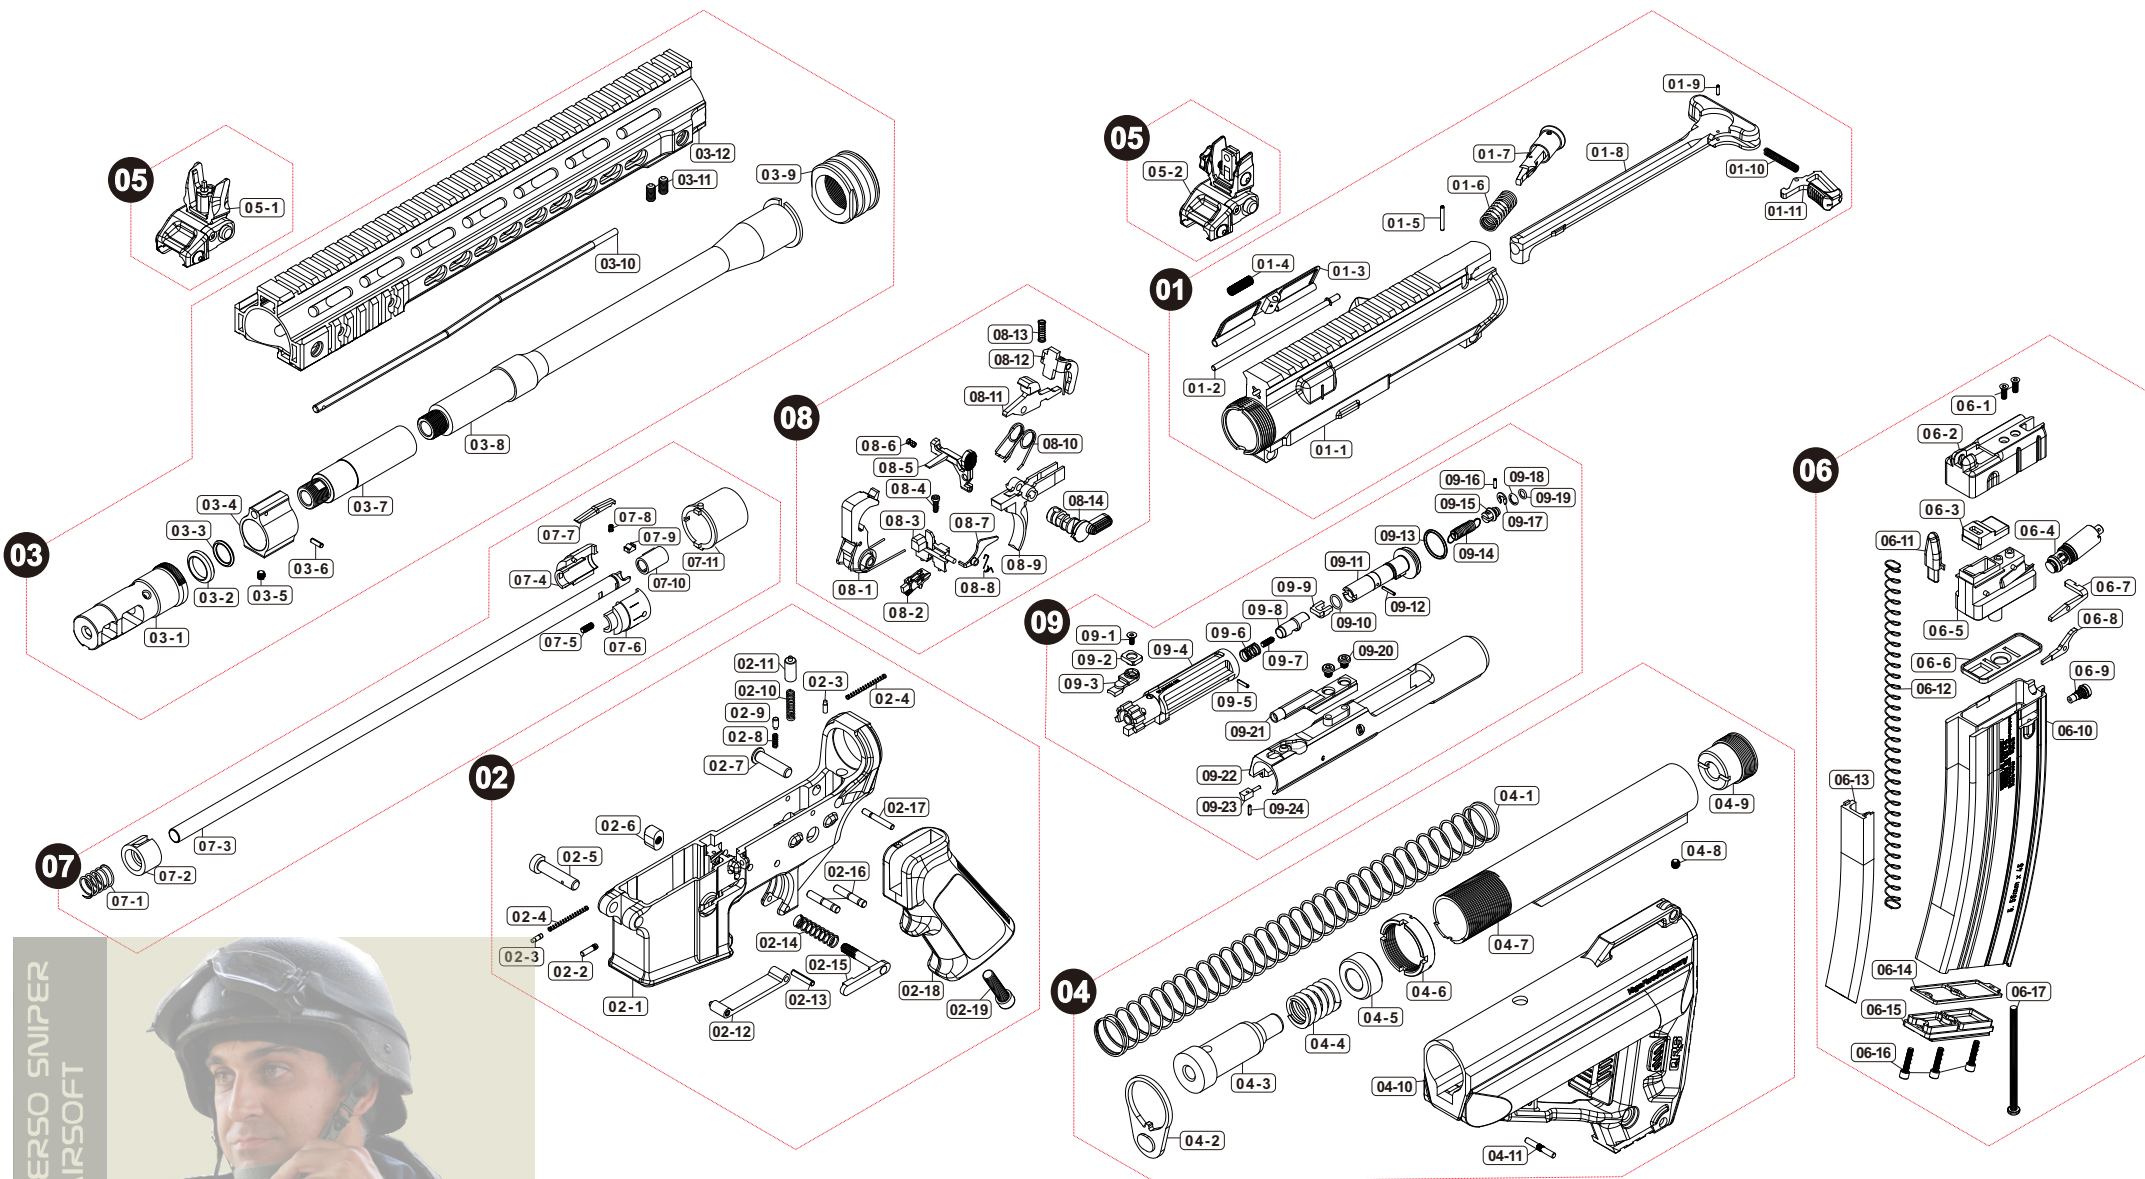

Parts List

VR16 Saber Carbine GBB

Manufactured by VegaForceCompany, Made in Taiwan. <http://www.gb-tech.com.tw>

Parts List

VR16 Saber Carbine GBB

01 UPPER RECEIVER

01-1	VG20URV010
01-2	V020ADC031
01-3	VG20ADC000
01-4	V020SPG030
01-5	PBOT021601
01-6	VG20SPG001
01-7	VG20BLT000
01-8	VG20CLR010
01-9	PBOT160601
01-10	V020SPG050
01-11	V023CLR040

02 LOWER RECEIVER

02-1	VG20LRV0H0
02-2	VG20BRB000
02-3	VG20LRV090
02-4	VG20SPG010
02-5	VG20LRV070
02-6	VG20LRV050
02-7	VG20LRV040
02-8	VG20SPG011
02-9	VG20MSY020
02-10	VG20SPG019
02-11	VG20BFR020
02-12	VG20TGD000
02-13	PBOT031601
02-14	VG20SPG008
02-15	VG20LRV030
02-16	VG20THG020
02-17	VG20BFR040
02-18	VG20GRP010
02-19	PSCW062504

03 BARREL / FOREARM

03-1	V020FHR020
03-2	V020BRL030
03-3	PRIG000005
03-4	V026GBK030
03-5	PSCW040403
03-6	PBOT020801
03-7	VG20BRL080
03-8	VG20BRL0C0
03-9	V028HGD010
03-10	V028HGD0C0
03-11	PSCW051003
03-12	V028HGD0A0