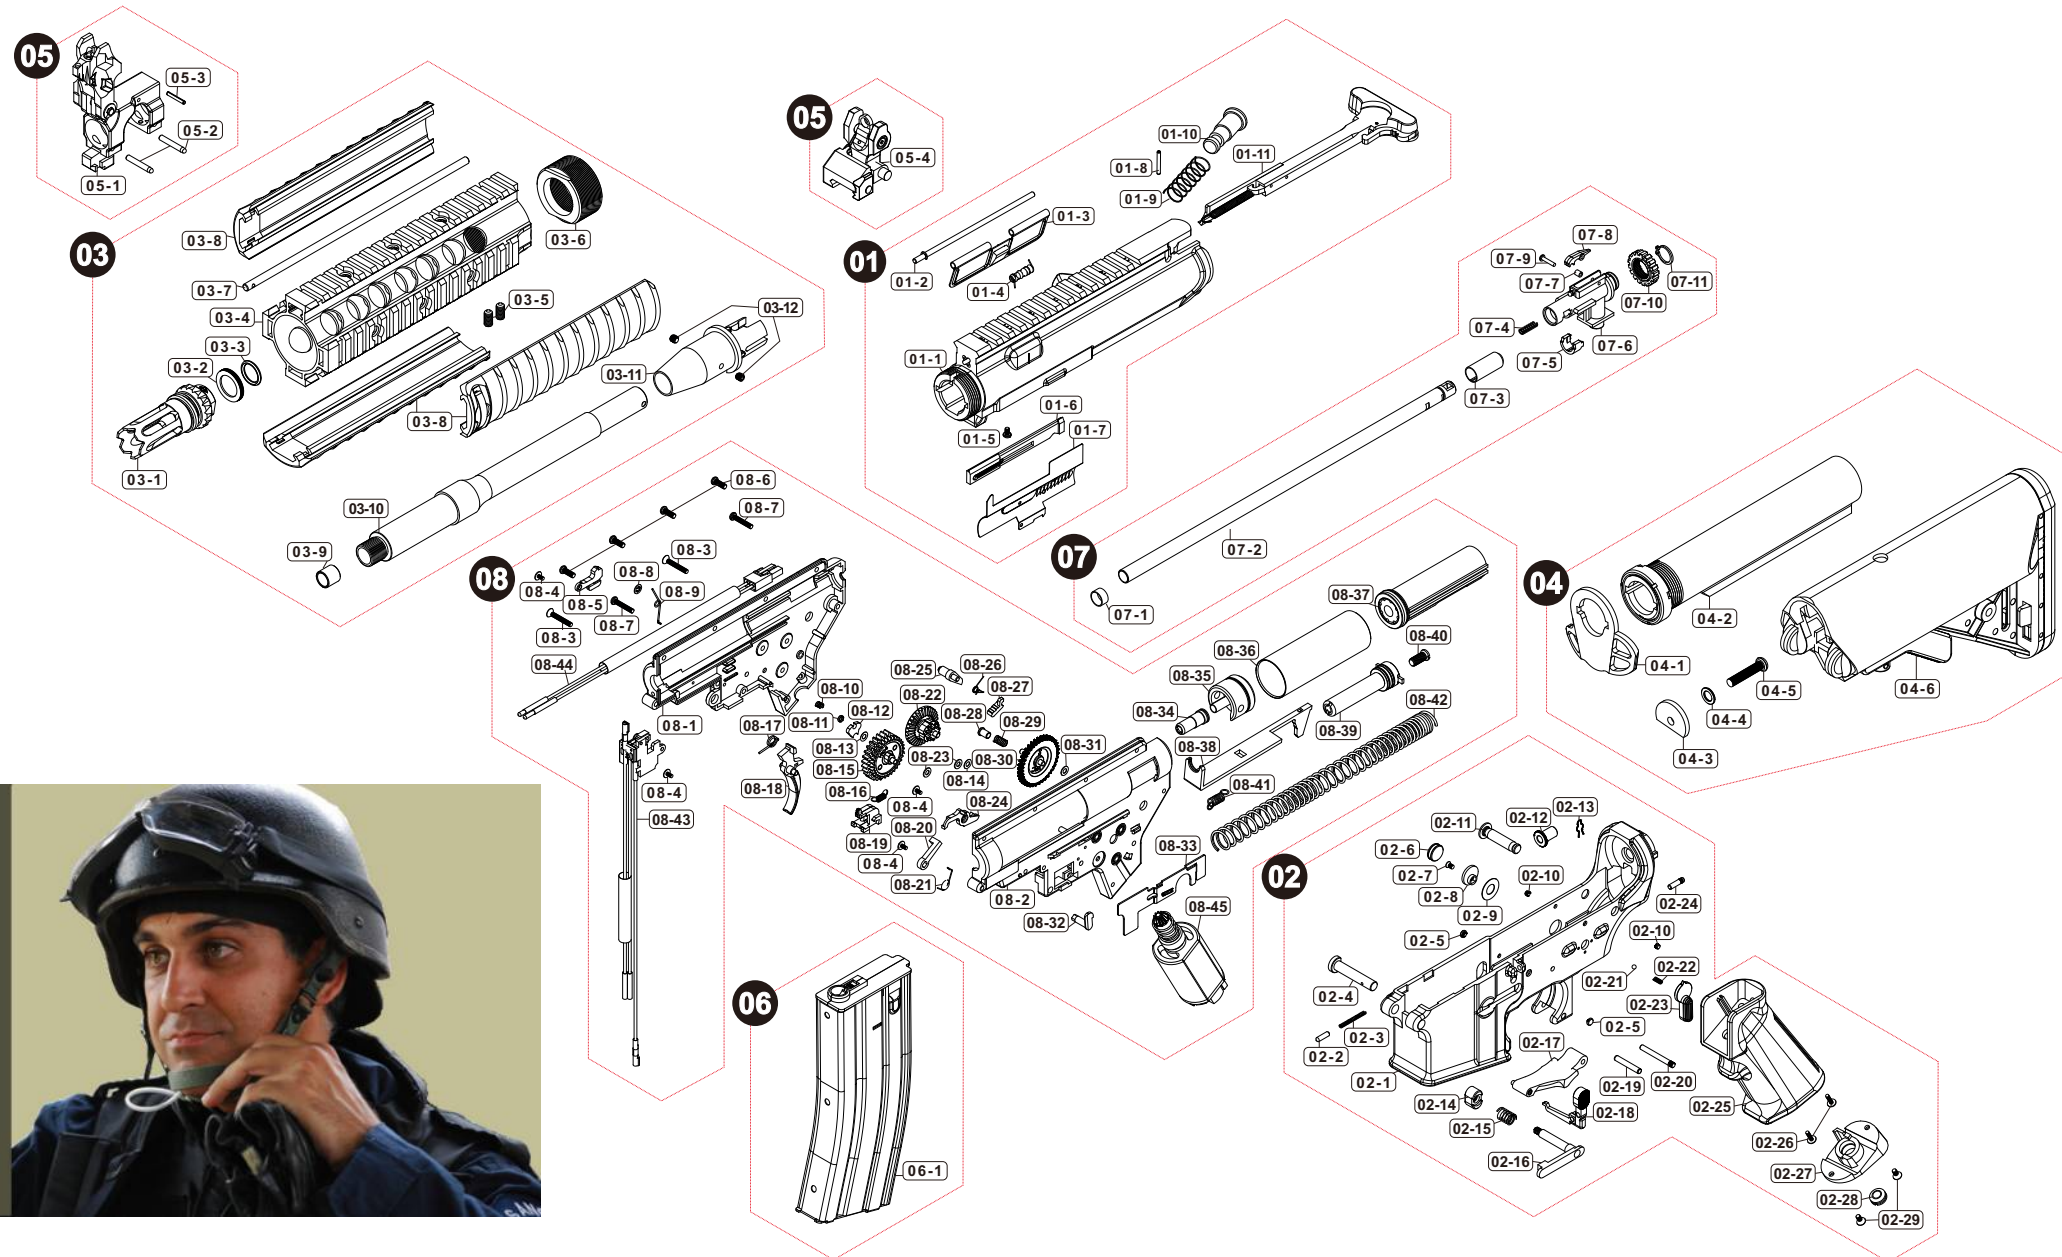

Parts List

Vr16 Tactical Elite CQB

Manufactured by VegaForceCompany, Made in Taiwan. <http://www.gb-tech.com.tw>

Parts List

Vr16 Tactical Elite CQB

01 UPPER RECEIVER

01-1	V020URV014
01-2	V020ADC031
01-3	V020ADC000
01-4	V020SPG030
01-5	PSCW030421
01-6	V020BLT031
01-7	V020BLT010
01-8	PBOT021601
01-9	V020SPG040
01-10	V020BLT020
01-11	V020CLR100

03 BARREL / FOREARM

03-1	V040FHR040
03-2	V020BRL040
03-3	PRIG000005
03-4	V028HGD030
03-5	PSCW051003
03-6	U576HGD030
03-7	V028HGD040
03-8	V000SP1600
03-9	V000BRL010
03-10	V020BRL170
03-11	V020BRL162
03-12	PSCW040403