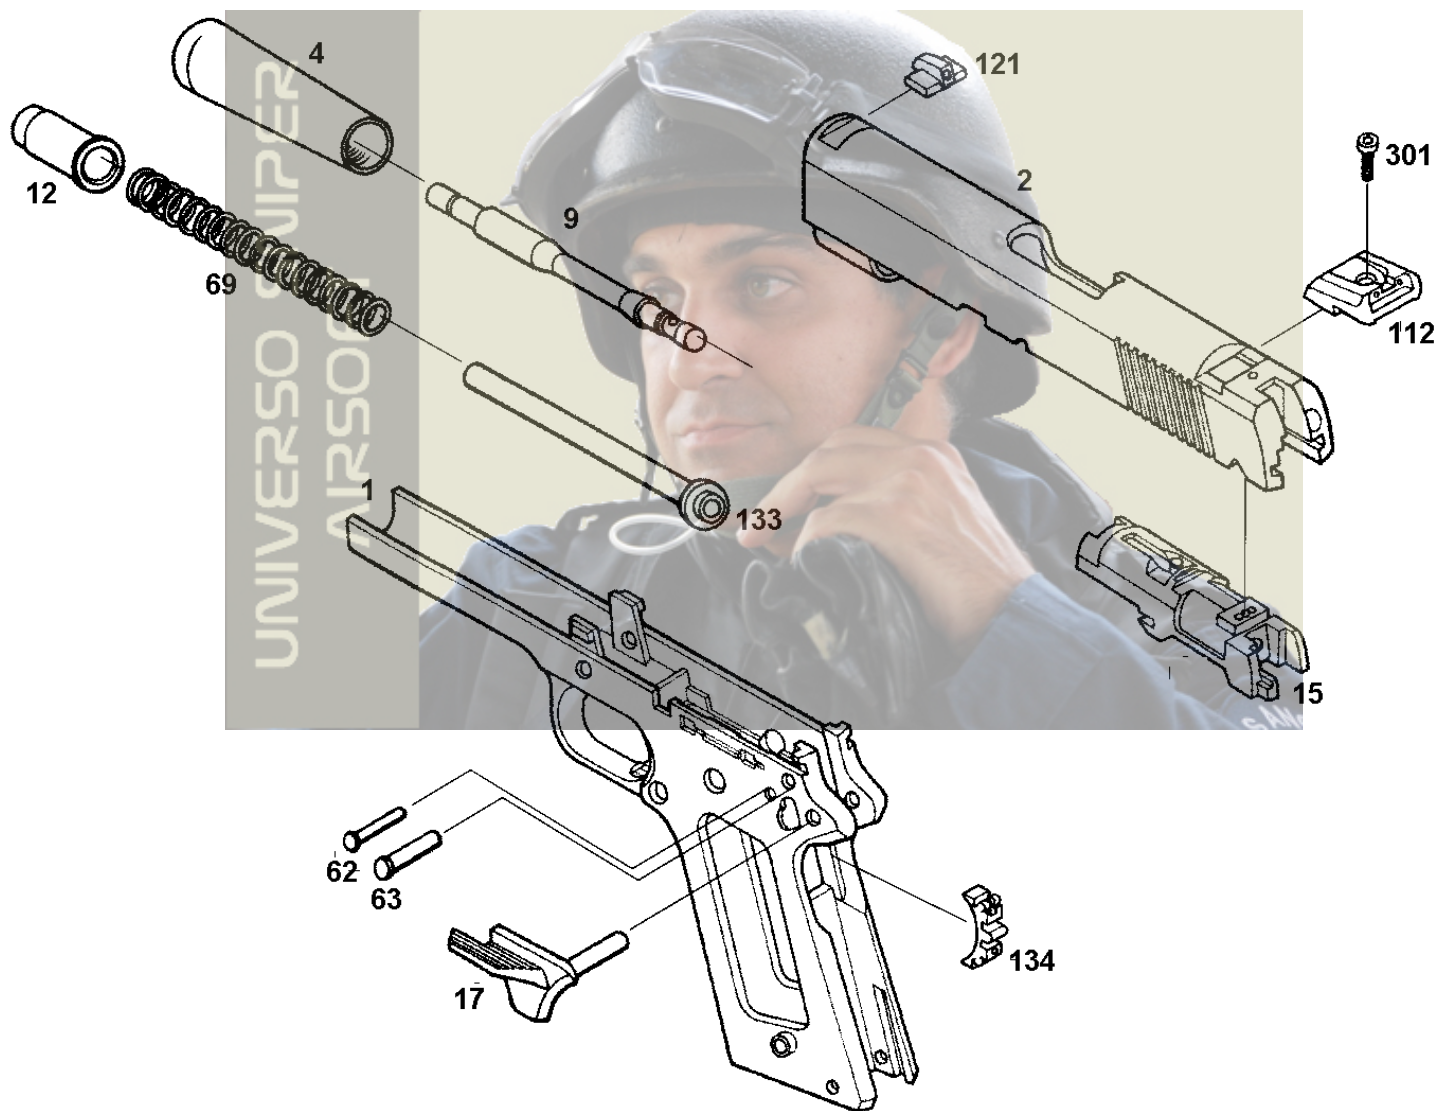

No.	Parts No.	Parts name	Price(¥)	No.	Parts No.	Parts name	Price(¥)
110	8510	Bo-mar base	800	126	SVA-126	Safety left	1,100
112	3111	Bo-mar elevator	800	127	SVU-127	Safety right	900
113	3113	Elevation screw	300	131	SVU-131	IC trigger base	500
114	STD-502	Crick ball 1.2	200	132	SVU-132	IC trigger shoe	500
115	3115	Elevation spring	100	133	SVA-133	Recoil spring guide rod 6inch	1,000
116	8516	Bo-mar base pin	100		SVB-133	Recoil spring guide rod 5inch	900
117	3117	Vintage screw	300	136	SVC-136	CC buffer washer	300
118	3118	Vintage spring	100	928	3928	Recoil spring guide washer	200
119	STD-501	Crick ball 1	40	929	3929	Wave washer	100
120	STD-412	Base screw M2.5 x 8	40x2				
121	3121	Front sight	500	-	STD-582	Wrench 1.27	100
122	3122	LTD barrel link	300	-	STD-583	Wrench 1.5	100

PARTS LIST FOR SV INFINITY 1911.IED 4.3INCH

No.	Parts No.	Parts name	Price(¥)	No.	Parts No.	Parts name	Price(¥)
1	SVY-001	CC frame HW	3,900	63	8063	70 hammer	140
2	SVY-002	CC slide HW	3,700	69	8069C	CC recoil spring	400
4	SVY-004	CC outer barrel	1,400	112	SVK-112	New Novak's sight	1,000
9	SVY-009	CC new plunger barrel	2,200	121	3521	NE front sight	600
12	SVY-012	CC plug	900	133	SVC-133	CC recoil spring guide	2,500
15	SVK-015	Breech for fixed sight	1,200	134	SVA-134	Trigger shoe short	500
17	SVC-017	Custom safety	1,000	301	STD-301	Novak's screw (M2.5x8)	100
62	8062	70 sear pin	100