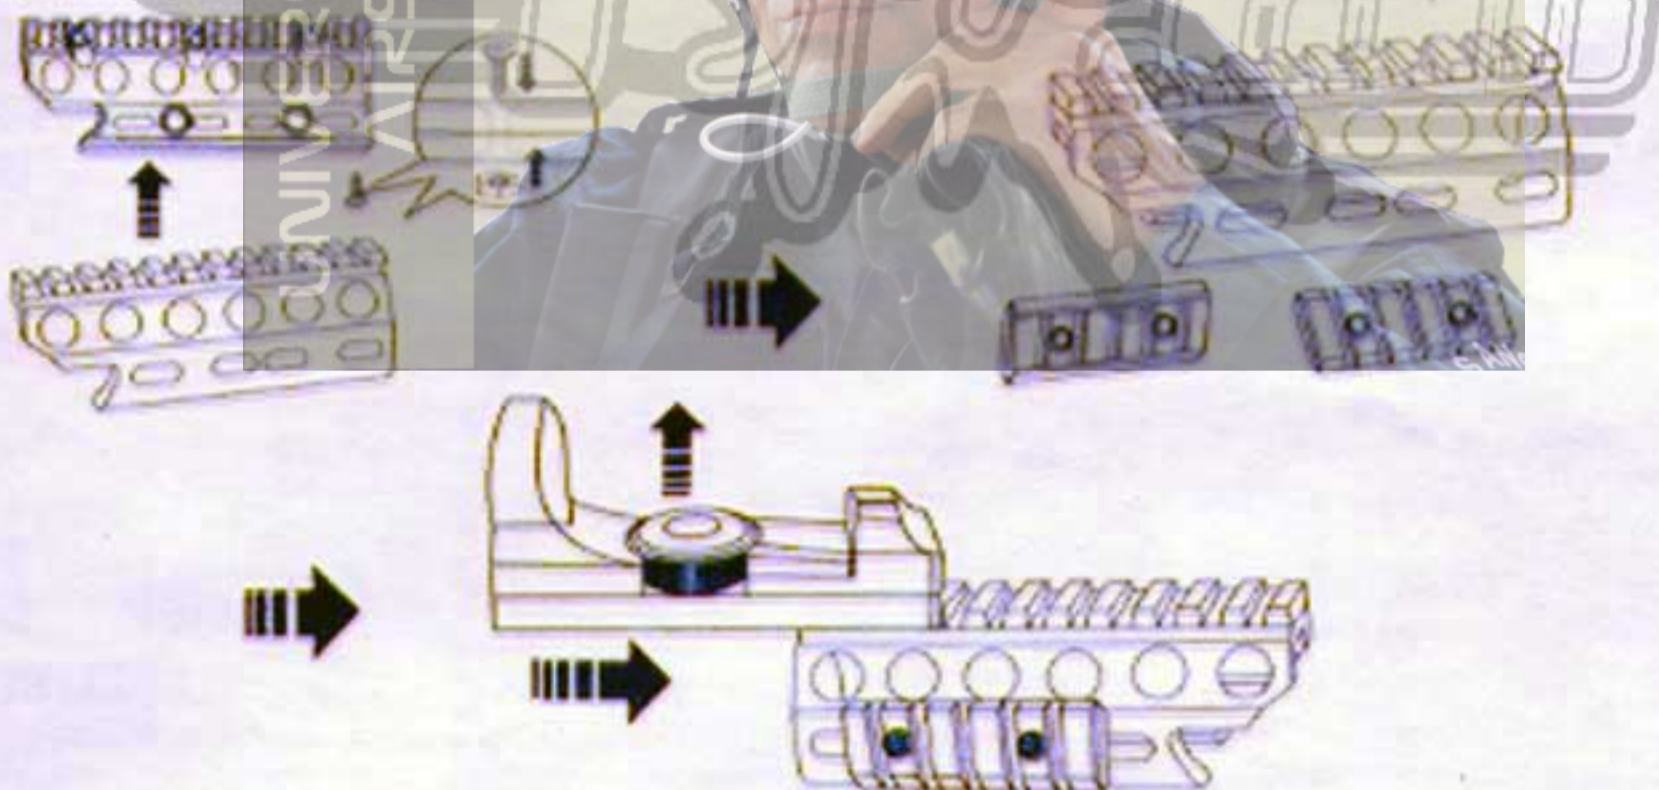

# WELL AIR PISTOL SERIES

- 1** BULLET STORE, PULL THE SPRING INTO THE BUTTON, HANG IT TAUT THEN LOAD UP 6m/m PELLET LOAD PELLET STORE UPON THE BORE OF A GUN.

- 2** INFRARED RAY POINT. TAKE AIM AT THE ORGAN CON MATCH WELL MP5A6G. MP5A7G. MP5A7H. JIEKE P99. P288. P198.

- 3** ASSEMBLE KICKSTAND. THE ASSEMBLE TAKE AIM AT THE ORGAN.

- 4** THE ASSEMBLE TAKE AIM AT THE ORGAN. INFRARED RAY THE POINT

MP5A6G

**5**

THE ASSEMBLE TAKE AIM AT THE ORGAN. INFRARED RAY THE POINT. EXCHANGE THE TAIL OF TRIANGLE TAIL. T-SHAPED TAIL

**A**

**B**

**MP5A7A**

**6**

THE ASSEMBLE TAKE AIM AT THE ORGAN INFRARED RAY THE POINT

**MP5A7G**

UNIVERSO SNIPER  
AIRSOFT

**7**

ASSEMBLE KICKSTAND.

**MP5A7H**

**8**

THE ASSEMBLE TAKE AIM AT THE ORGAN. INFRARED RAY THE POINT. EXCHANGE MUFFLER.

**MP5A7H**