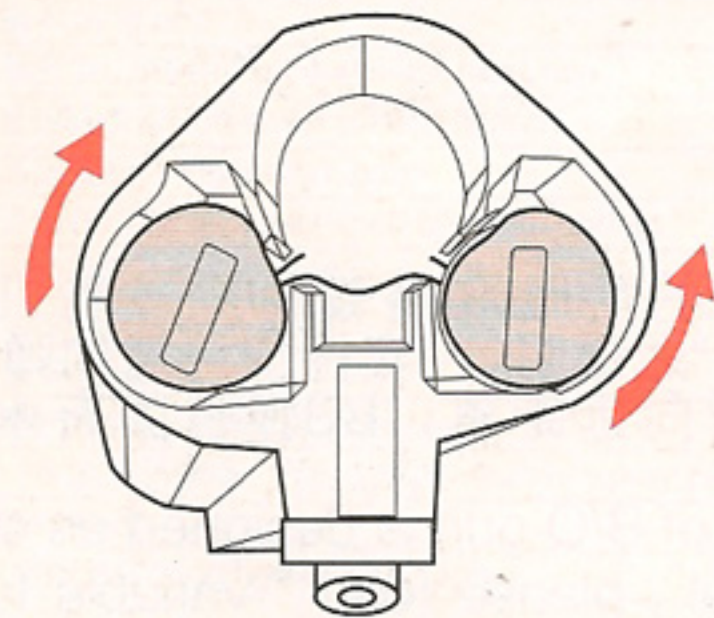

电池的安装 (电池需先充电)

Setting the battery (Conduct operations after charging the battery)

1. 按著尾柄向后拉出。
Press the crane stock
and pull it backward.

2. 将电池的中间部份放入调校管内,
然后扣上连接头。
Put the middle battery into the stock extension
tube and then connect the connector.

3. 将电线适当地放好,然后小心接上尾柄。
Put the wires properly, press the crane
stock and install it carefully.

4. 当安装完成后,依图放入尾柄旋钮。
After installing the crane stock, insert
the two knobs as shown.

开放式瞄准器的使用方法

Setting the open sight