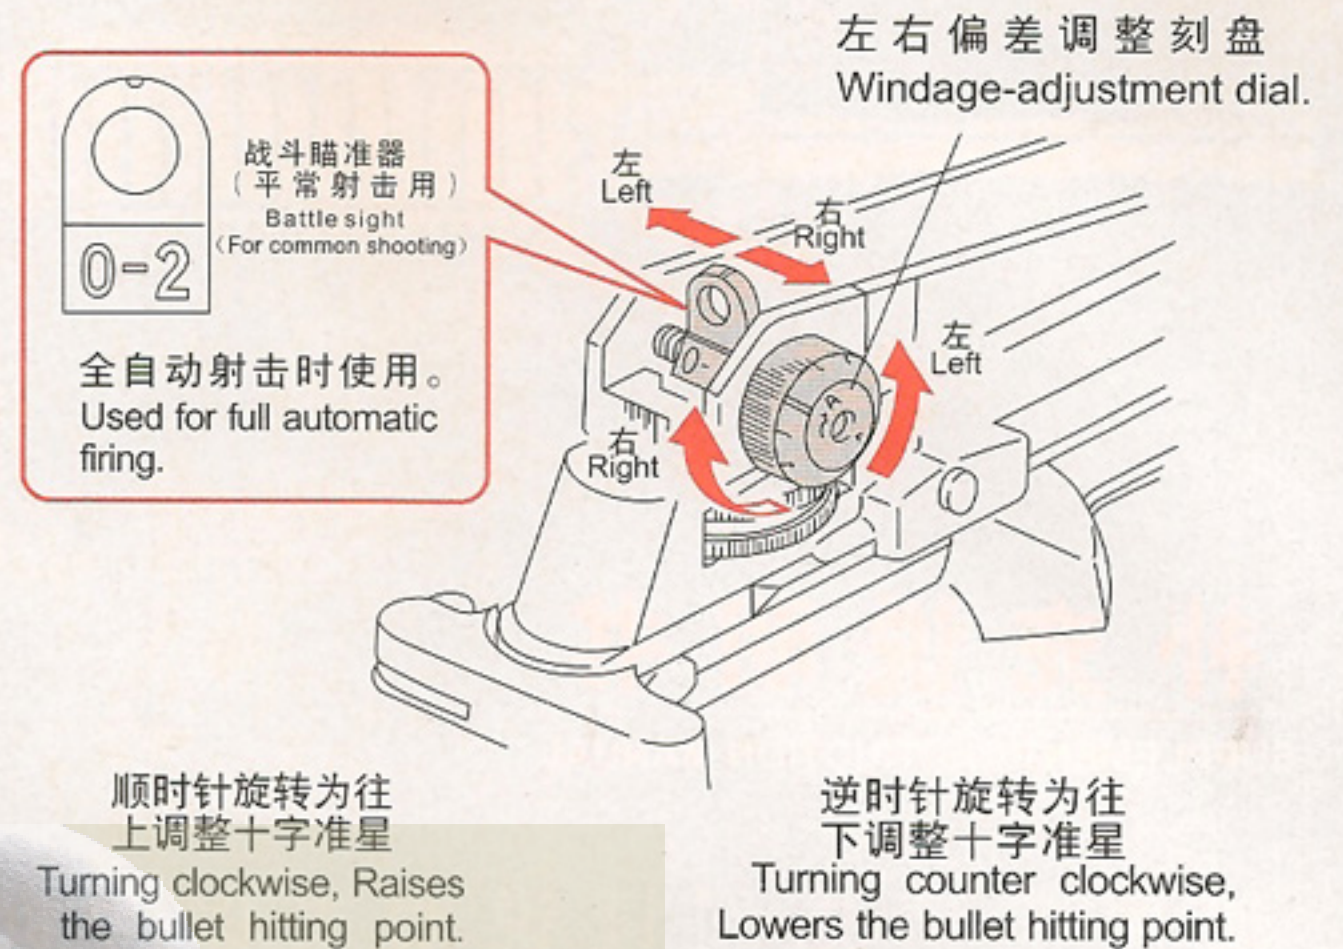

电池的安装 (电池需先充电)

Setting the battery (Conduct operations after charging the battery)

1. 按著尾柄向后拉出。
Press the crane stock
and pull it backward.

2. 将电池的中间部份放入调校管内,
然后扣上连接头。
Put the middle battery into the stock extension
tube and then connect the connector.

3. 将电线适当地放好,然后小心接上尾柄。
Put the wires properly, press the crane
stock and install it carefully.

4. 当安装完成后,依图放入尾柄旋钮。
After installing the crane stock, insert
the two knobs as shown.

开放式瞄准器的使用方法

Setting the open sight

前瞄准器,调整准星。将调整工具覆盖在前瞄准器上,并旋转。

Front Sight. Setting the bullet hitting point, Cover the front sight with adjustment tool and turn.

后瞄准器-1 左右调整旋转偏差调整刻度盘,可调整准星向左或向右。

Rear sight-1 For left-right adjustment
Tuning the Windage adjustment dial will move the bullet hitting point to left or right.