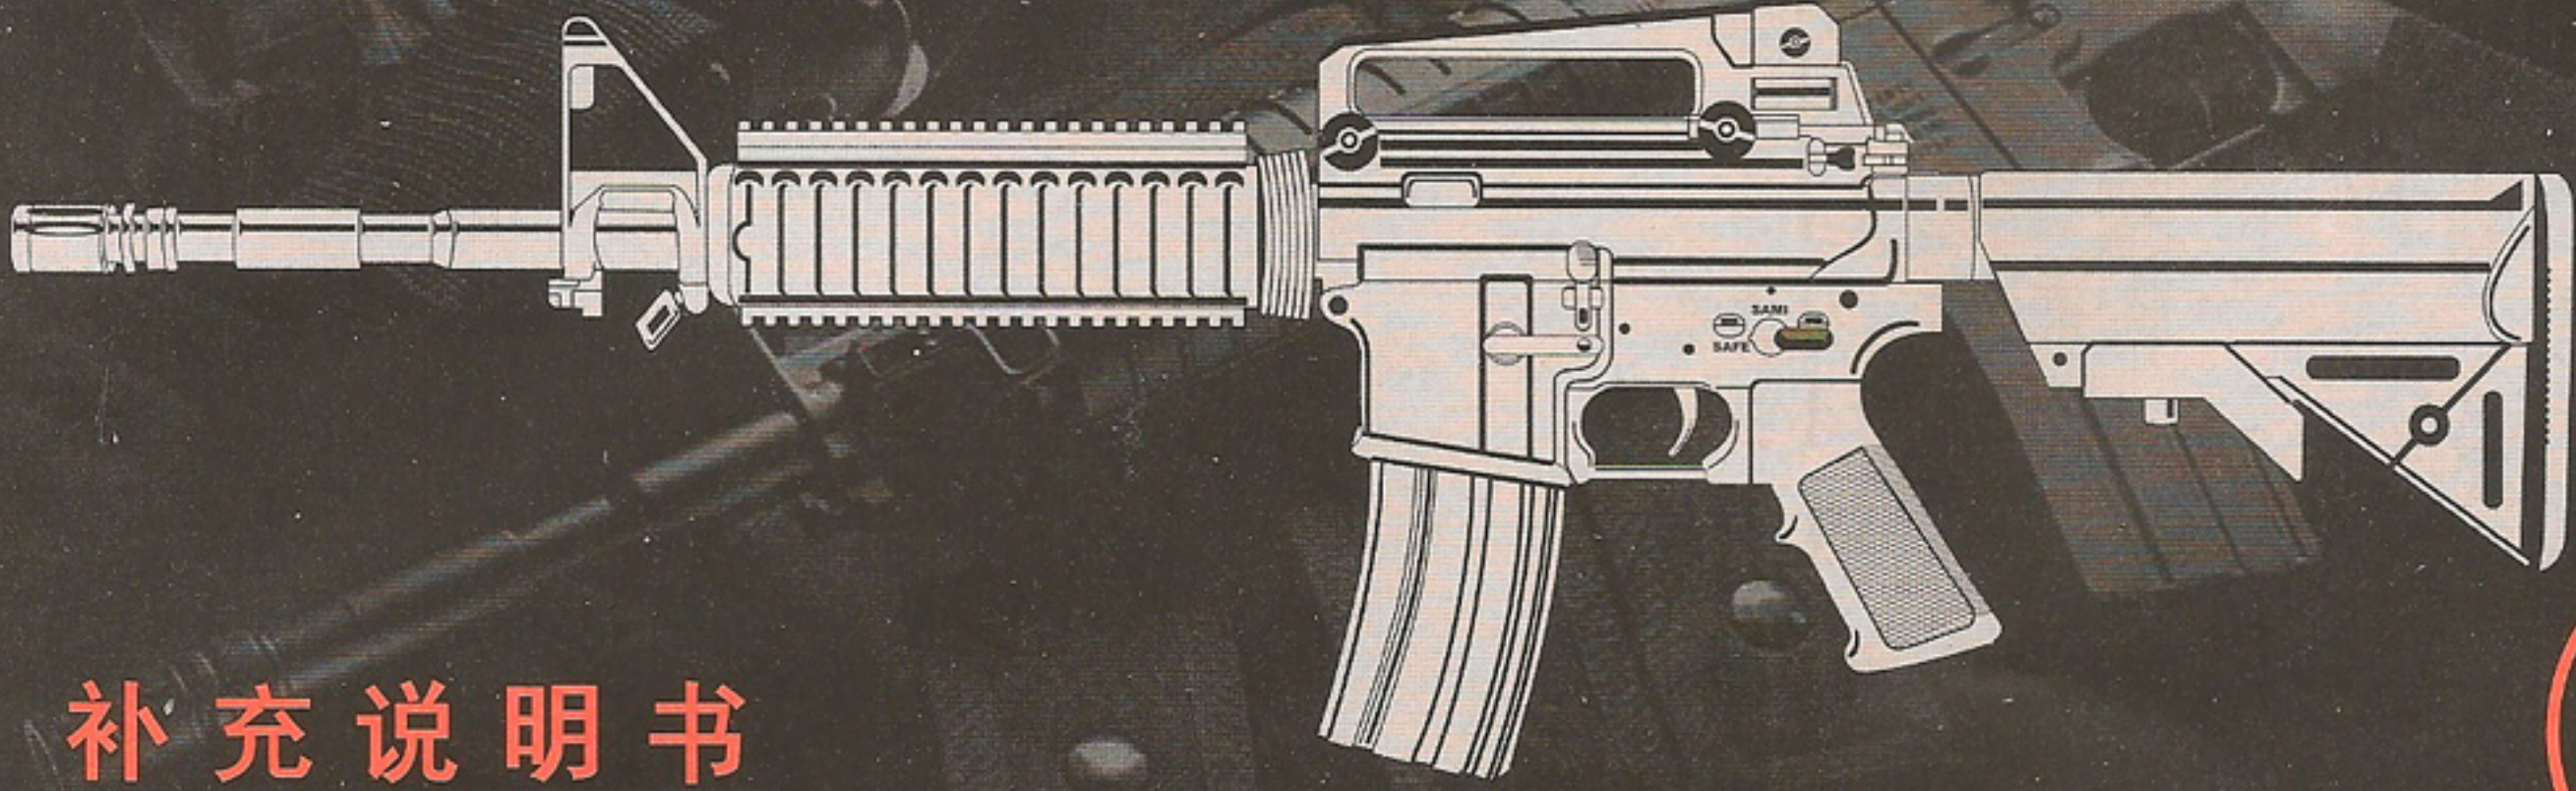

适合年龄18岁以上
Users restricted to
18 years of age or older.

M4RIS

HEAVY WEIGHT MODEL