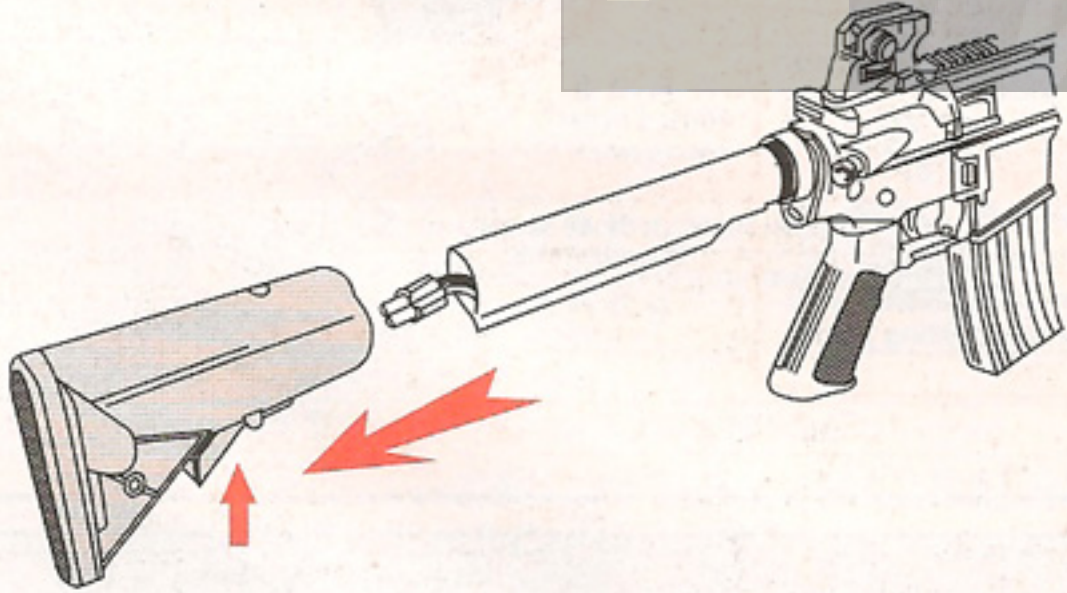

电池的安装 (电池需先充电)

Setting the battery (Conduct operations after charging the battery)

1. 按著尾柄向后拉出。
Press the crane stock
and pull it backward.

2. 将电池的中间部份放入调校管内,
然后扣上连接头。
Put the middle battery into the stock extension
tube and then connect the connector.

3. 将电线适当地放好,然后小心接上尾柄。
Put the wires properly, press the crane
stock and install it carefully.

4. 当安装完成后,依图放入尾柄旋钮。
After installing the crane stock, insert
the two knobs as shown.

开放式瞄准器的使用方法

Setting the open sight