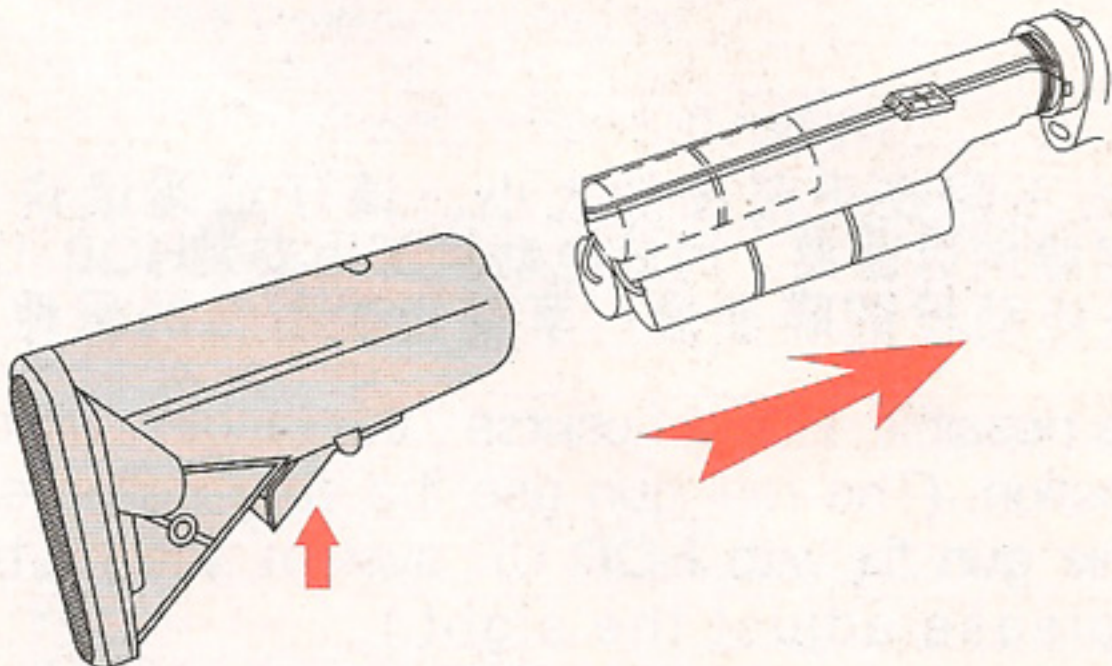

电池的安装 (电池需先充电)

Setting the battery (Conduct operations after charging the battery)

1. 按著尾柄向后拉出。
Press the crane stock
and pull it backward.

2. 将电池的中间部份放入调校管内,
然后扣上连接头。
Put the middle battery into the stock extension
tube and then connect the connector.

3. 将电线适当地放好,然后小心接上尾柄。
Put the wires properly, press the crane
stock and install it carefully.

4. 当安装完成后,依图放入尾柄旋钮。
After installing the crane stock, insert
the two knobs as shown.

开放式瞄准器的使用方法

Setting the open sight