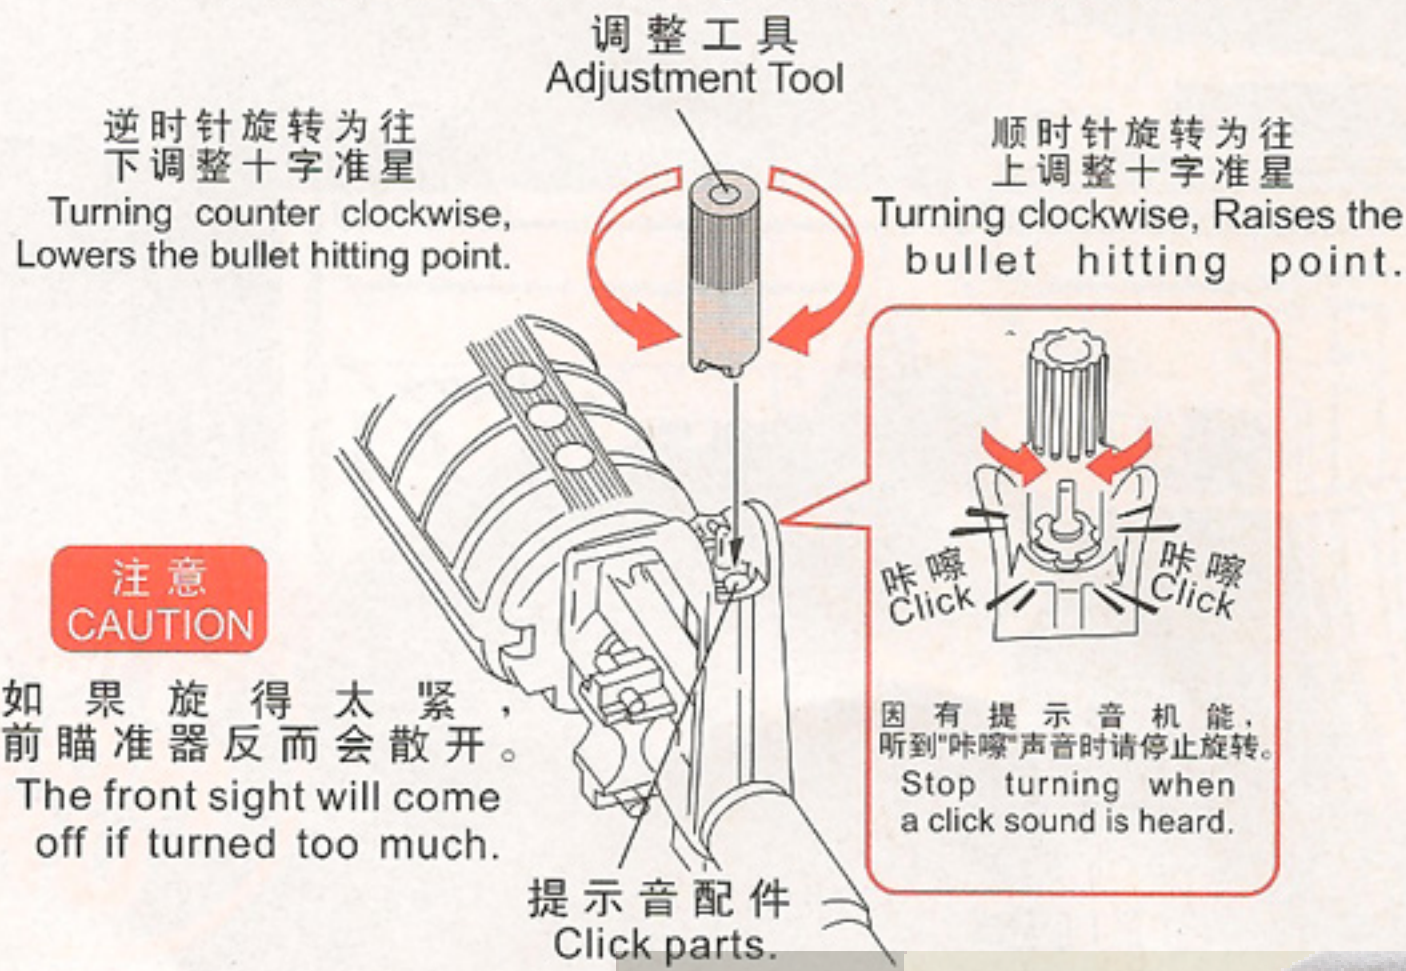

电池的安装 (电池需先充电)

Setting the battery (Conduct operations after charging the battery)

1. 按著尾柄向后拉出。
Press the crane stock
and pull it backward.

2. 将电池的中间部份放入调校管内,
然后扣上连接头。
Put the middle battery into the stock extension
tube and then connect the connector.

3. 将电线适当地放好,然后小心接上尾柄。
Put the wires properly, press the crane
stock and install it carefully.

4. 当安装完成后,依图放入尾柄旋钮。
After installing the crane stock, insert
the two knobs as shown.

开放式瞄准器的使用方法

Setting the open sight

前瞄准器,调整准星。将调整工具覆盖在前瞄准器上,并旋转。

Front Sight. Setting the bullet hitting point, Cover the front sight with adjustment tool and turn.

后瞄准器-1 左右调整旋转偏差调整刻度盘,可调整准星向左或向右。

Rear sight-1 For left-right adjustment
Tuning the Windage adjustment dial will move the bullet hitting point to left or right.