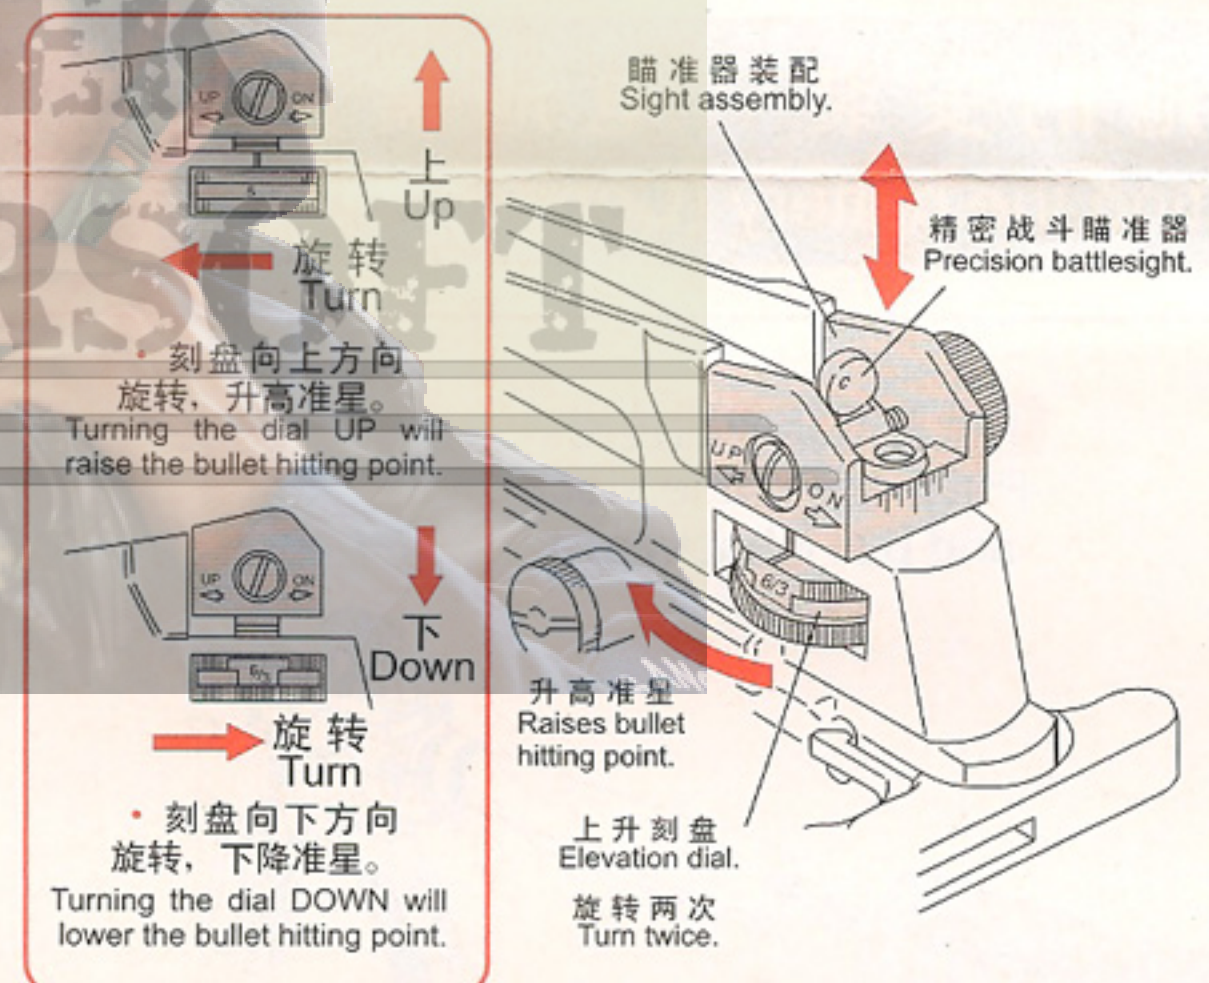

电池的安装 (电池需先充电)

Setting the battery (Conduct operations after charging the battery)

1. 按著尾柄向后拉出。
Press the crane stock
and pull it backward.

2. 将电池的中间部份放入调校管内,
然后扣上连接头。
Put the middle battery into the stock extension
tube and then connect the connector.

3. 将电线适当地放好,然后小心接上尾柄。
Put the wires properly, press the crane
stock and install it carefully.

4. 当安装完成后,依图放入尾柄旋钮。
After installing the crane stock, insert
the two knobs as shown.

开放式瞄准器的使用方法

Setting the open sight

前瞄准器,调整准星。将调整工具覆盖在前瞄准器上,并旋转。

Front Sight. Setting the bullet hitting point, Cover the front sight with adjustment tool and turn.

后瞄准器-1 左右调整旋转偏差调整刻度盘,可调整准星向左或向右。

Rear sight-1 For left-right adjustment
Tuning the Windage adjustment dial will move the bullet hitting point to left or right.

后瞄准器2,精确射击

Rear Sight 2, For precision targeting.

后瞄准器-3,上下调整

Rear Sight 3, For up-down adjustment.

**注意
CAUTION**

· 请不要丢失调节器工具!
Be sure not to lose the adjustment tool!

**注意
CAUTION**

· 电动枪的后瞄准器设计同实枪几乎一模一样。最大的不同在于范围的大小,请仔细阅读说明书可变"HOP UP"之说明。(实枪使用重的弹丸,利用弧线形的弹道瞄向远距离。而此电动枪却因安装HOP UP装置,即使是射向远距离,BB弹也固有水平飞行的特性。调整电动枪的瞄准器,享受正确射击的乐趣。)