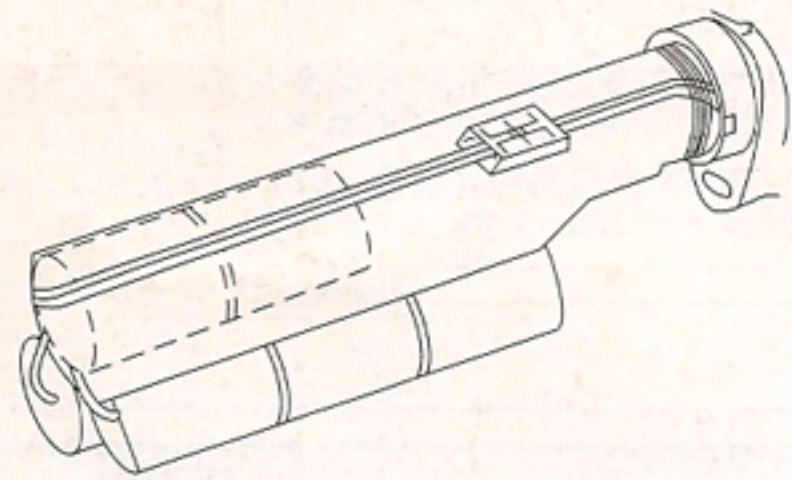

电池的安装 (电池需先充电)

Setting the battery (Conduct operations after charging the battery)

1. 按著尾柄向后拉出。
Press the crane stock
and pull it backward.

2. 将电池的中间部份放入调校管内,
然后扣上连接头。
Put the middle battery into the stock extension
tube and then connect the connector.

3. 将电线适当地放好,然后小心接上尾柄。
Put the wires properly, press the crane
stock and install it carefully.

4. 当安装完成后,依图放入尾柄旋钮。
After installing the crane stock, insert
the two knobs as shown.

开放式瞄准器的使用方法

Setting the open sight