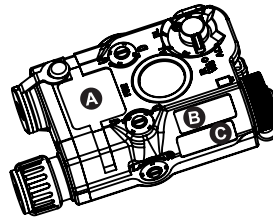

Stick the Labels

依圖所示貼上指定號碼之標籤
As the figure, stick the labels on the battery case.

Moveable Parts

CAUTION

※非可動部位請勿旋轉拆卸。
Please don't disassemble and turn the non-moveable parts.

1. 將前鏡頭大護蓋移到一側。
Pull the cap and move to another side.
2. 依序取下前蓋固定螺絲。
Loose the front cap screws.
3. 取下前蓋。
Remove the front cap.
4. 裝入電池。
Install the Battery.
5. 將電池蓋鎖緊。
Tighten the battery cap.

○ + RED
□ - BLACK