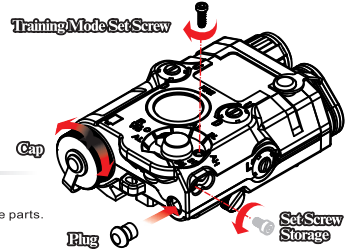

Stick the Labels

依圖所示貼上指定號碼之標籤
As the figure, stick the labels on the battery case.

Moveable Parts

CAUTION

※非可動部位請勿旋轉拆卸。
Please don't disassemble and turn the non-moveable parts.

1. 將前鏡頭大護蓋移到一側。
Pull the cap and move to another side.
2. 依序取下前蓋固定螺絲。
Loose the front cap screws.
3. 取下前蓋。
Remove the front cap.
4. 裝入電池。
Install the Battery.
5. 將電池蓋鎖緊。
Tighten the battery cap.