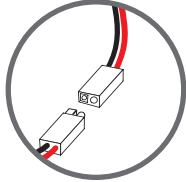

Stick the Labels

依圖所示貼上指定號碼之標籤
As the figure, stick the labels on the battery case.

Moveable Parts

CAUTION

※非可動部位請勿旋轉拆卸。
Please don't disassemble and turn the non-moveable parts.

1. 將前鏡頭大護蓋移到一側。
Pull the cap and move to another side.
2. 依序取下前蓋固定螺絲。
Loose the front cap screws.
3. 取下前蓋。
Remove the front cap.
4. 裝入電池。
Install the Battery.
5. 將電池蓋鎖緊。
Tighten the battery cap.