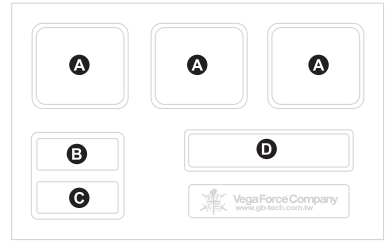

Stick the Labels

依圖所示貼上指定號碼之標籤
As the figure, stick the labels on the battery case.

Moveable Parts

CAUTION

※非可動部位請勿旋轉拆卸。
Please don't disassemble and turn the non-moveable parts.

1. 將前鏡頭大護蓋移到一側。
Pull the cap and move to another side.
2. 依序取下前蓋固定螺絲。
Loose the front cap screws.
3. 取下前蓋。
Remove the front cap.
4. 裝入電池。
Install the Battery.
5. 將電池蓋鎖緊。
Tighten the battery cap.

○ + RED
□ - BLACK