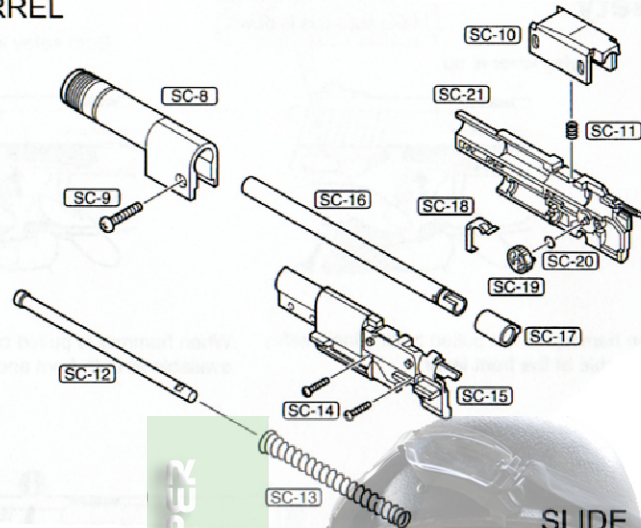

14763 MK 23 Full set

BARREL

TRIGGER

FRAME

SLIDE

MAGAZINE