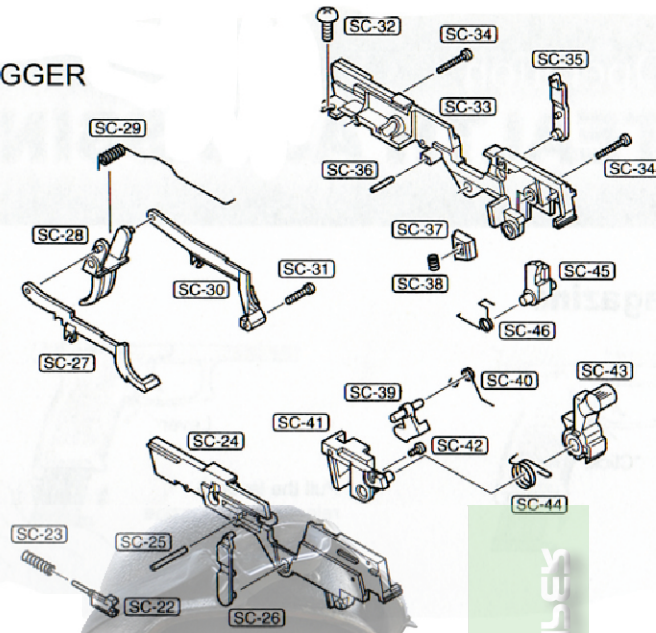

14763 MK 23 Full set

BARREL

TRIGGER

FRAME

SLIDE

MAGAZINE