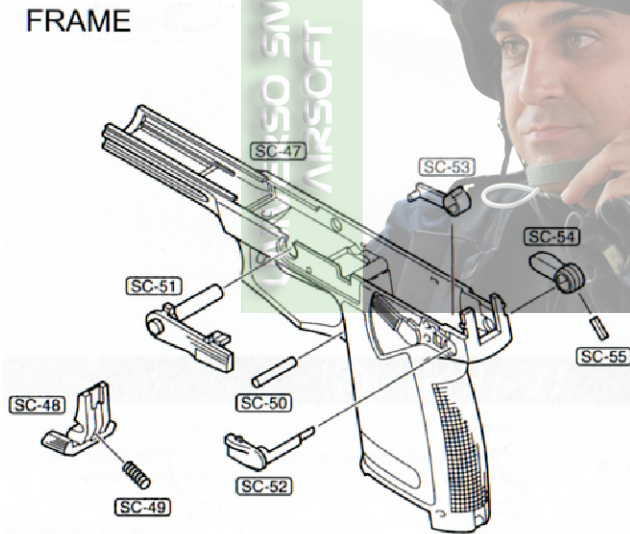

14763 MK 23 Full set

BARREL

TRIGGER

FRAME

SLIDE

MAGAZINE