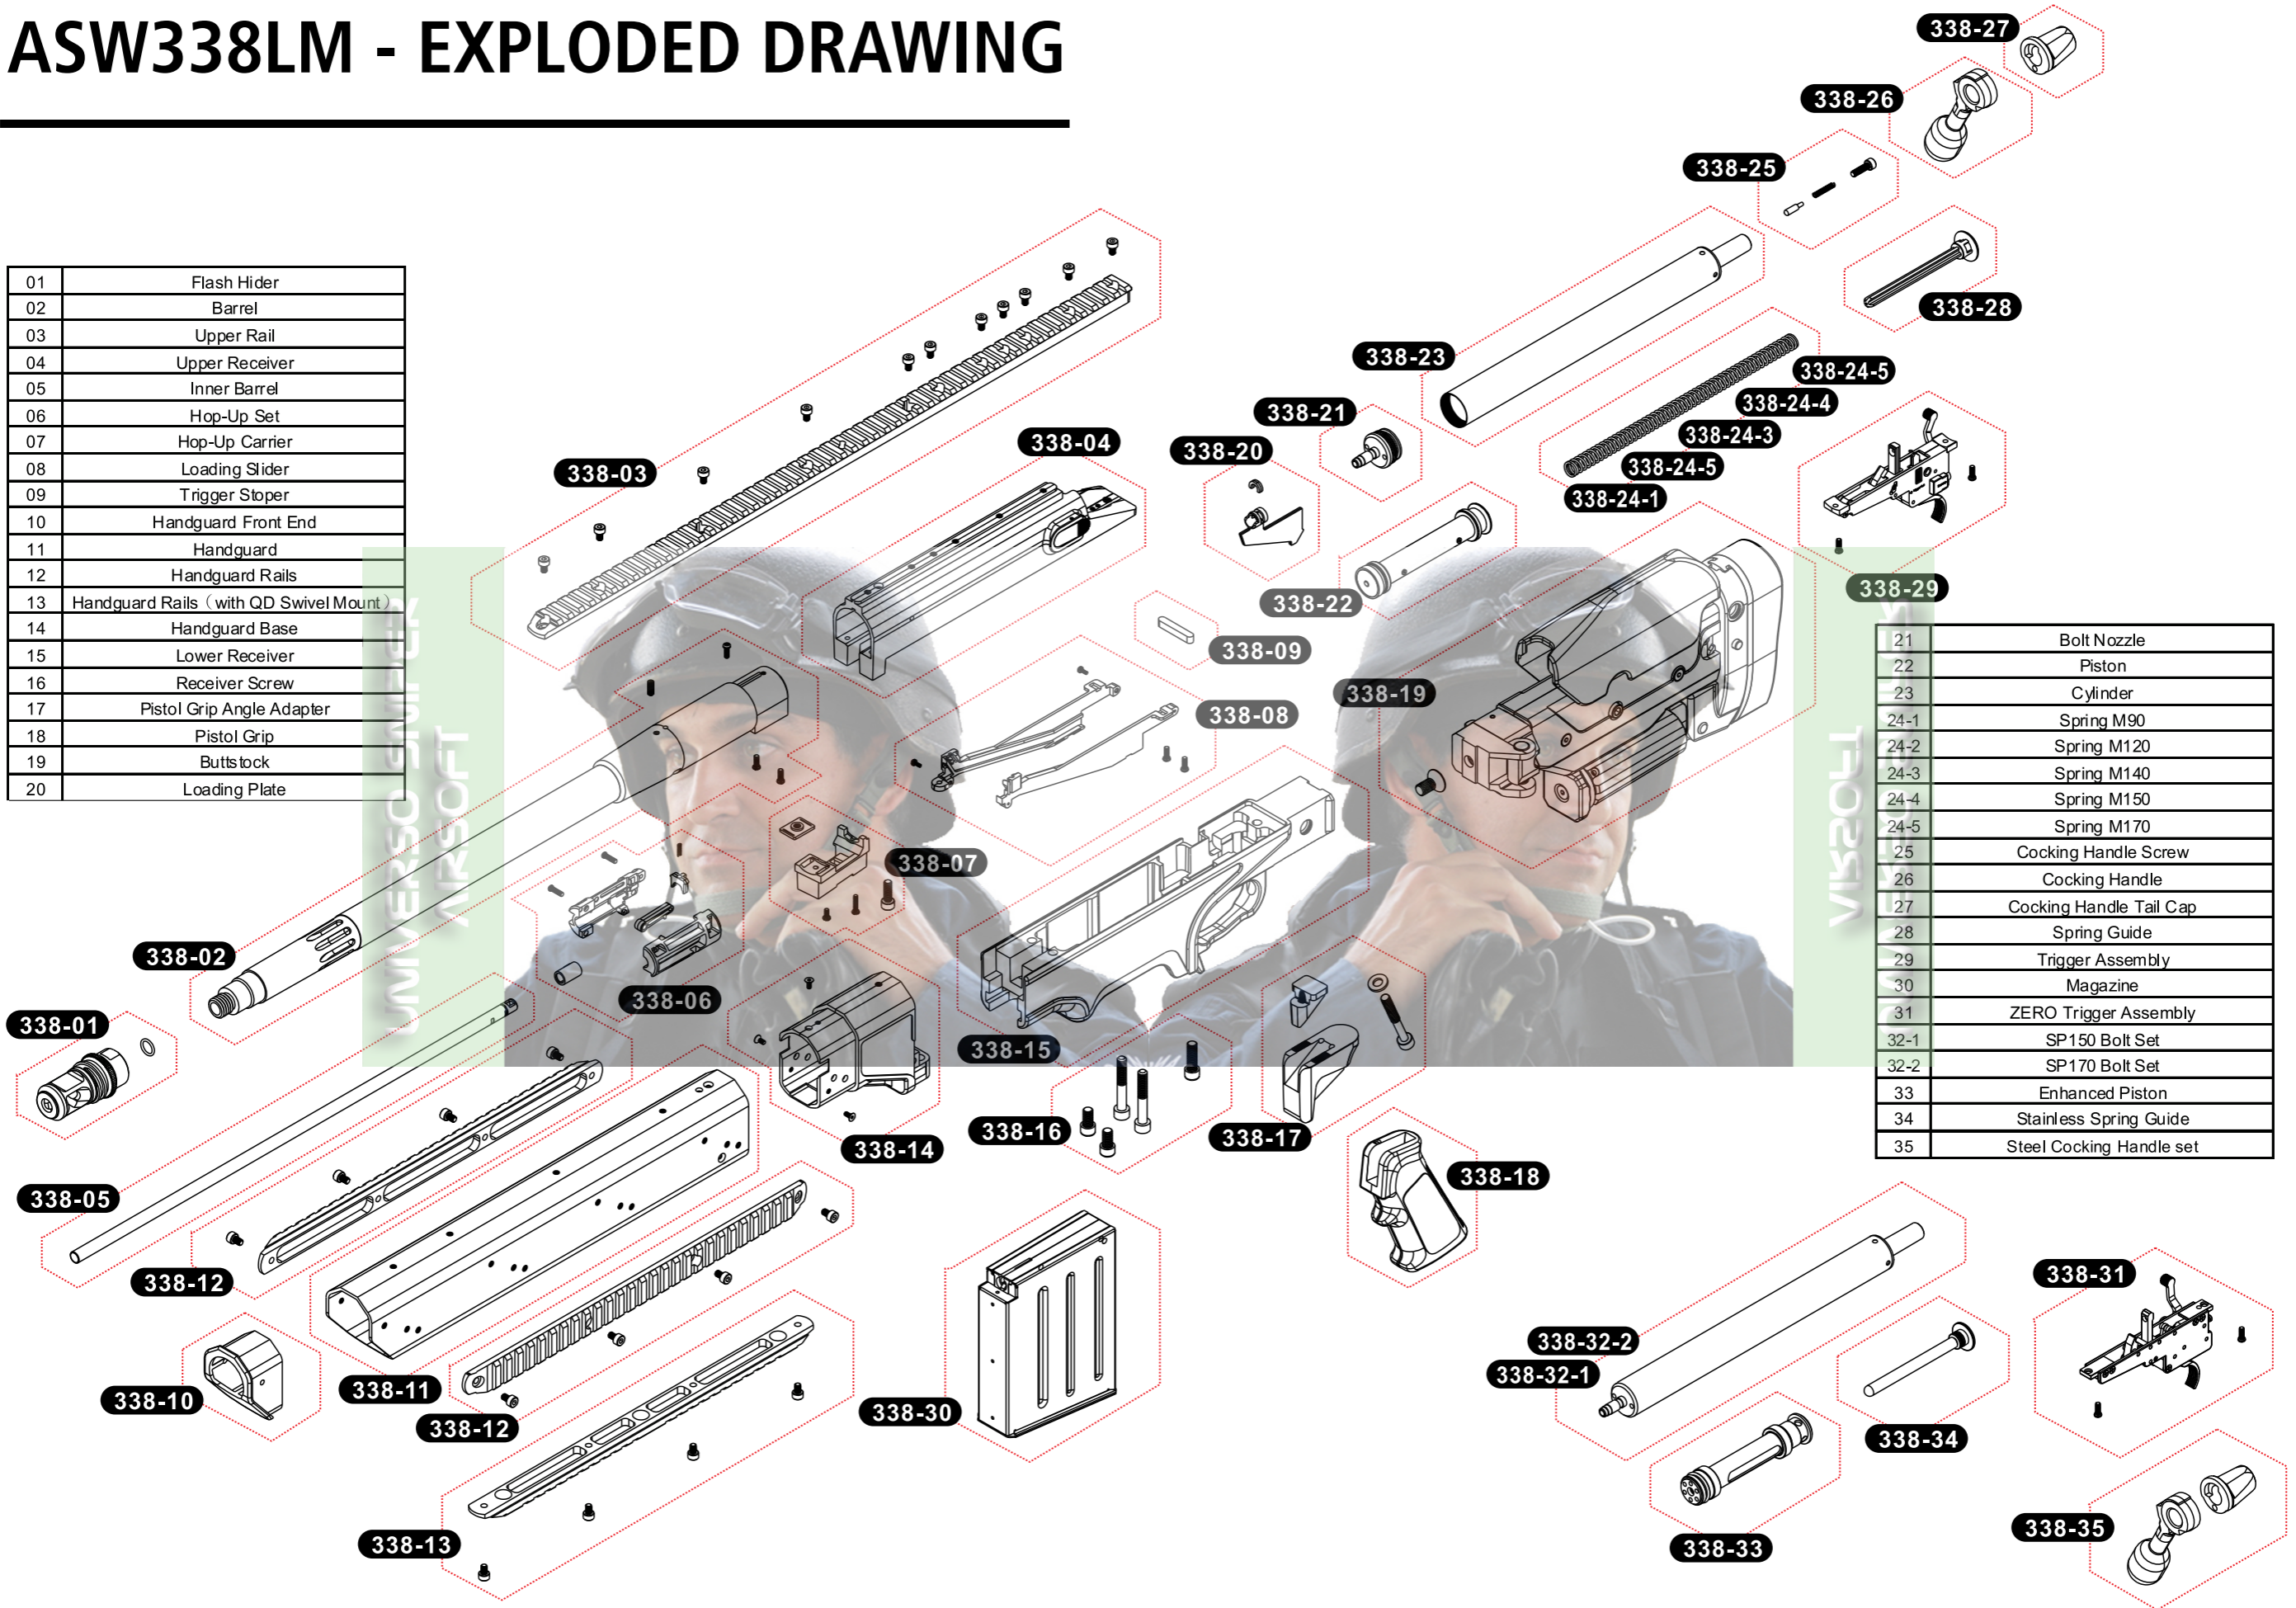

ASW338LM - EXPLODED DRAWING

01	Flash Hider
02	Barrel
03	Upper Rail
04	Upper Receiver
05	Inner Barrel
06	Hop-Up Set
07	Hop-Up Carrier
08	Loading Slider
09	Trigger Stoper
10	Handguard Front End
11	Handguard
12	Handguard Rails
13	Handguard Rails (with QD Swivel Mount)
14	Handguard Base
15	Lower Receiver
16	Receiver Screw
17	Pistol Grip Angle Adapter
18	Pistol Grip
19	Buttstock
20	Loading Plate

21	Bolt Nozzle
22	Piston
23	Cylinder
24-1	Spring M90
24-2	Spring M120
24-3	Spring M140
24-4	Spring M150
24-5	Spring M170
25	Cocking Handle Screw
26	Cocking Handle
27	Cocking Handle Tail Cap
28	Spring Guide
29	Trigger Assembly
30	Magazine
31	ZERO Trigger Assembly
32-1	SP150 Bolt Set
32-2	SP170 Bolt Set
33	Enhanced Piston
34	Stainless Spring Guide
35	Steel Cocking Handle set