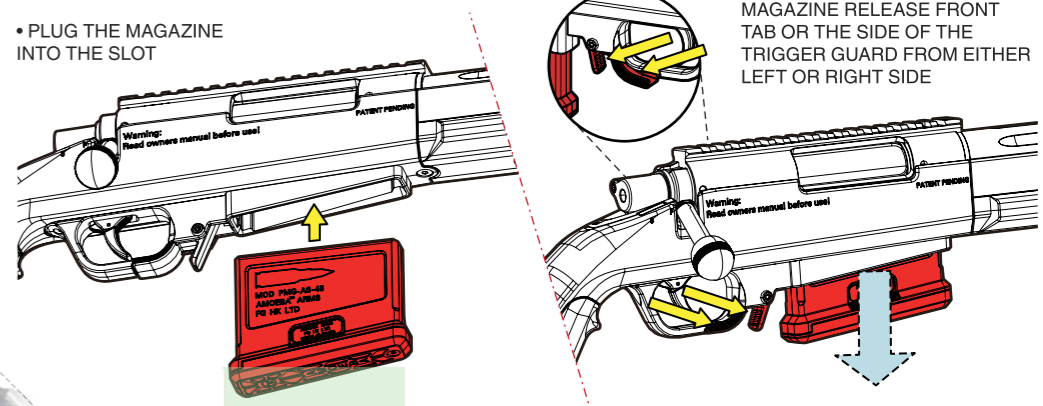

BOLT ACTION SCOUT RIFLE

G2 UPPER RECEIVER

M-LOK HANDGUARD

UNIVERSO SMP AIRSOFT
NEW 90° STEEL SEAR

LOADING MAGAZINE

INSTALL/RELEASE MAGAZINE

LOADING OPREATION & LOAD INDICATOR

SWITCH FIRE MODE

TO SHOOT

HOP-UP ADJUSTMENT

REVERSE SLING LOOP POSITION