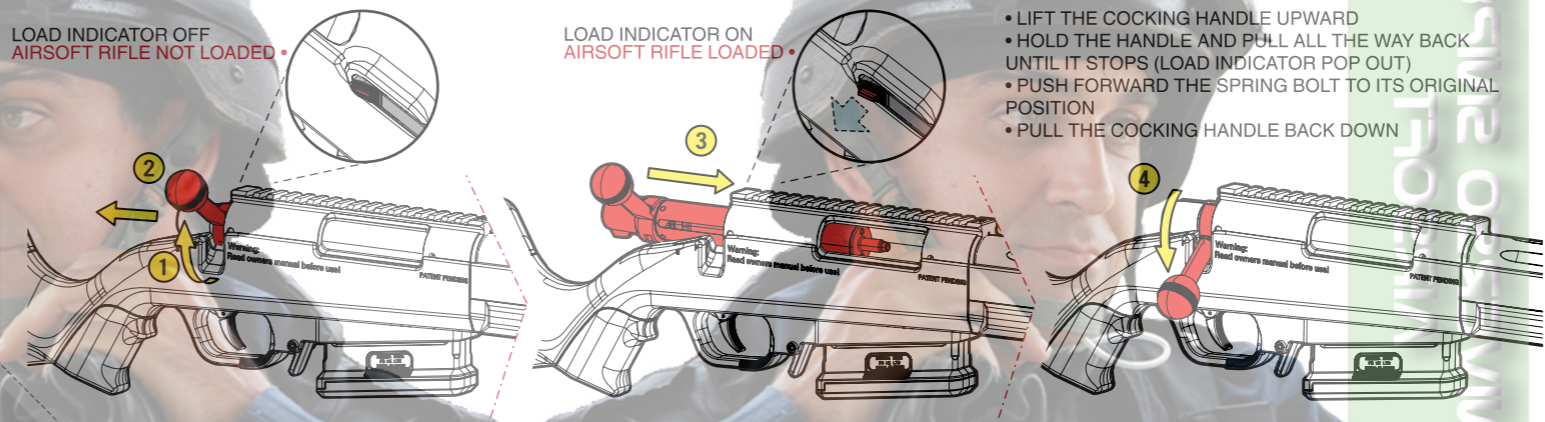

BOLT ACTION SCOUT RIFLE

G2 UPPER RECEIVER

M-LOK HANDGUARD

UNIVERSO SMP AIRSOFT
NEW 90° STEEL SEAR

LOADING MAGAZINE

INSTALL/RELEASE MAGAZINE

LOADING OPREATION & LOAD INDICATOR

SWITCH FIRE MODE

TO SHOOT

HOP-UP ADJUSTMENT

REVERSE SLING LOOP POSITION