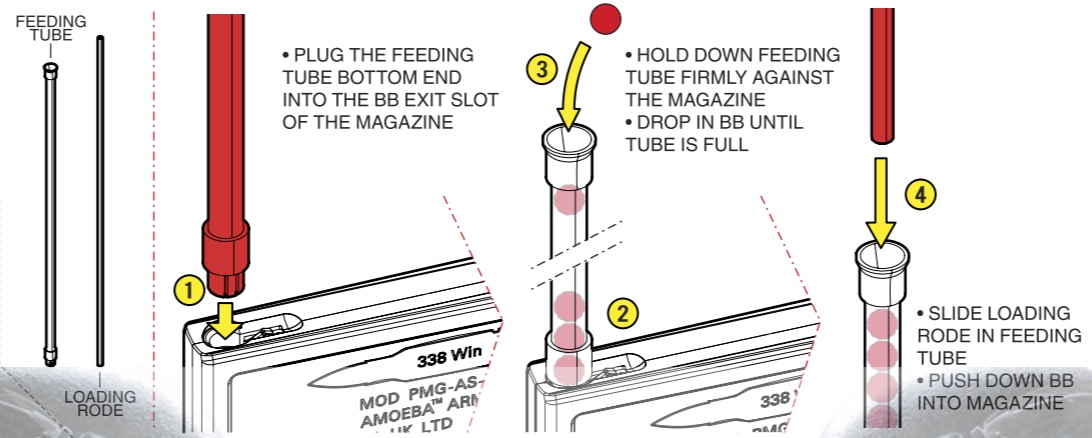

BOLT ACTION SCOUT RIFLE

G2 UPPER RECEIVER

M-LOK HANDGUARD

UNIVERSO SMP AIRSOFT
NEW 90° STEEL SEAR

LOADING MAGAZINE

INSTALL/RELEASE MAGAZINE

LOADING OPREATION & LOAD INDICATOR

SWITCH FIRE MODE

TO SHOOT

HOP-UP ADJUSTMENT

REVERSE SLING LOOP POSITION