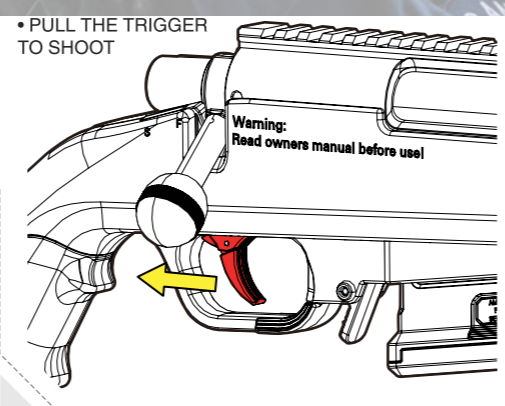

BOLT ACTION SCOUT RIFLE

G2 UPPER RECEIVER

M-LOK HANDGUARD

UNIVERSO SMP AIRSOFT
NEW 90° STEEL SEAR

LOADING MAGAZINE

INSTALL/RELEASE MAGAZINE

LOADING OPREATION & LOAD INDICATOR

SWITCH FIRE MODE

TO SHOOT

HOP-UP ADJUSTMENT

REVERSE SLING LOOP POSITION