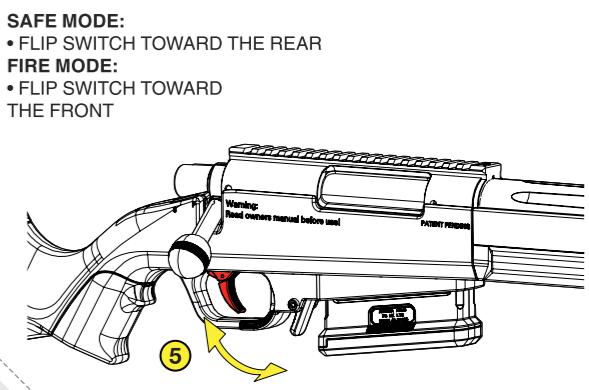

BOLT ACTION SCOUT RIFLE

G2 UPPER RECEIVER

M-LOK HANDGUARD

UNIVERSO SMP AIRSOFT
NEW 90° STEEL SEAR

LOADING MAGAZINE

INSTALL/RELEASE MAGAZINE

LOADING OPREATION & LOAD INDICATOR

SWITCH FIRE MODE

TO SHOOT

HOP-UP ADJUSTMENT

REVERSE SLING LOOP POSITION