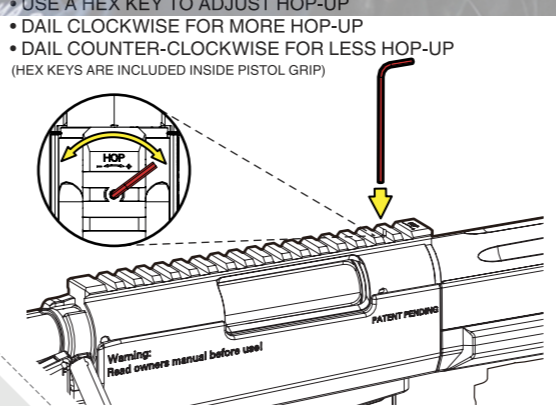

BOLT ACTION SCOUT RIFLE

G2 UPPER RECEIVER

M-LOK HANDGUARD

UNIVERSO SMP AIRSOFT
NEW 90° STEEL SEAR

LOADING MAGAZINE

INSTALL/RELEASE MAGAZINE

LOADING OPREATION & LOAD INDICATOR

SWITCH FIRE MODE

TO SHOOT

HOP-UP ADJUSTMENT

REVERSE SLING LOOP POSITION