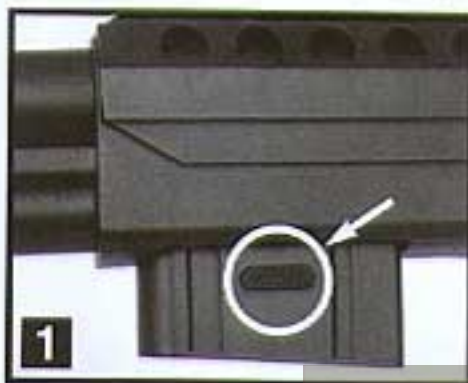

Smith & Wesson M3000

Smith & Wesson®

WARNING :

Sale restricted to ADULTS ONLY, 18 years of age or older. Proof of age required at the moment of purchase. SALES PERSONNEL - CHECK PICTURE ID PRIOR TO SALE OF THIS PRODUCT. This softair gun is intended for recreational or training purposes. Protective goggles MUST be worn when operating this SOFTAIR gun. The owner /user should adhere to all federal and state laws governing the ownership and use of softair guns. CONSULT YOUR LOCAL LAW ENFORCEMENT AGENCY PRIOR TO USE. MISUSE OR UNSAFE USE MAY RESULT IN SEVERE INJURIES OR DEATH. THIS IS AN AIR OPERATED SOFTAIR™ GUN INTENDED FOR USE ONLY BY ADULTS OR MINORS UNDER CLOSE ADULT SUPERVISION. READ THE INSTRUCTION MANUAL CAREFULLY BEFORE USE. ANY ALTERATION AS TO THE COLORATION AND/OR MARKING OF THIS PRODUCT TO MAKE THIS PRODUCT LOOK MORE LIKE A FIREARM IS DANGEROUS, MAY CAUSE CONFUSION, MAY BE MISTAKEN TO BE A REAL FIREARM BY LAW ENFORCEMENT OFFICERS OR OTHERS AND MAY BE A CRIME. IT IS DANGEROUS AND MAY BE A CRIME TO BRANDISH OR DISPLAY THIS PRODUCT IN PUBLIC.

To remove the magazine, press the release at the same time on both sides of magazine and slide magazine out