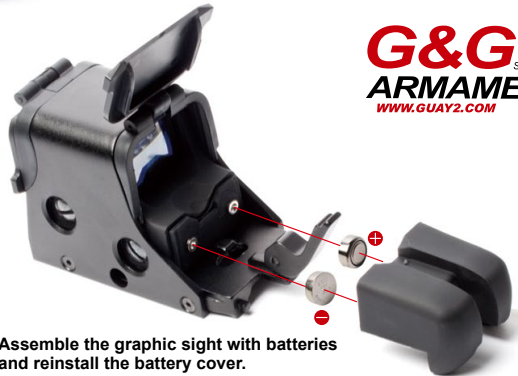

551 GRAPHIC SIGHT

G-12-020

Micro-processor control & tempered glasses
551 graphic sighting telescope

551 GRAPHIC SIGHT

- Material / Alloy with anti-oxidation plated
- Max Output / 0.08 mw
- Wave Length / 650 nm
- Battery / 2pcs AA Alkaline batteries
- Color / Black
- Weight / 350 g
- Dimension / 136 x 50 x 62 mm
- Package Contents /
 - Sighting Telescope x 1
 - Lens Cloth x 1
 - Protective Cover x 1
 - LR44 Batteries x 2
 - Spare Springs x 2
 - Hexagon Wrench x 1

INSTALL BATTERIES

Pull the lever lock to take off the battery cover.

Assemble the graphic sight with batteries and reinstall the battery cover.

Function key

- Power on and brightness adjustment.
- Power on and brightness adjustment.
- OFF
- Power off.
- Pressing both keys simultaneously.
- Reticle color switching (Red/ Green).
- Reticle flashing for low power indication 2 hours auto shutdown after last key used.

556 GRAPHIC SIGHT

G-12-021

Micro-processor control & tempered glasses
556 graphic sighting telescope

556 GRAPHIC SIGHT

- Material / Alloy with anti-oxidation plated
- Max Output / 0.08 mw
- Wave Length / 650 nm
- Battery / 1pc CR123A Lithium battery
- Color / Black
- Weight / 303 g
- Dimension / 90 x 48 x 67 mm
- Package Contents /
 - Sighting Telescope x 1
 - Lens Cloth x 1
 - Protective Cover x 1
 - CR123A Lithium Battery x 1
 - Spare Springs x 2
 - Hexagon Wrench x 1

INSTALL BATTERIES

Turn the screw counterclockwise to take off the screw plate.

Insert the battery into the graphic sight and turn the screw clockwise to close the screw plate.

This product is an accessory for guns only. Customers should contact local customs or related authorities to check whether this product can be imported and used. We are not responsible for customs confiscations or punishment, due to the country's local law.