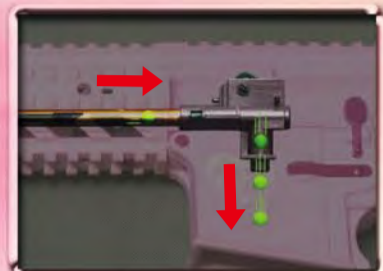

### CAUTION

► Make sure no dirt gets into the chamber to avoid clogging of pellets.  
► Hop-up may be unstable for 200 to 300 rounds after using silicone oil. This is the normal operation of the gun.  
► Never use CRC-556, WD40, or other corrosive lubricants.

Remove the magazine.

Return the hop up dial to normal position and insert the cleaning rod from the lead edge of the inner barrel.

Be aware to have the rod facing down and reaching to the end, and remove clogged pellets.