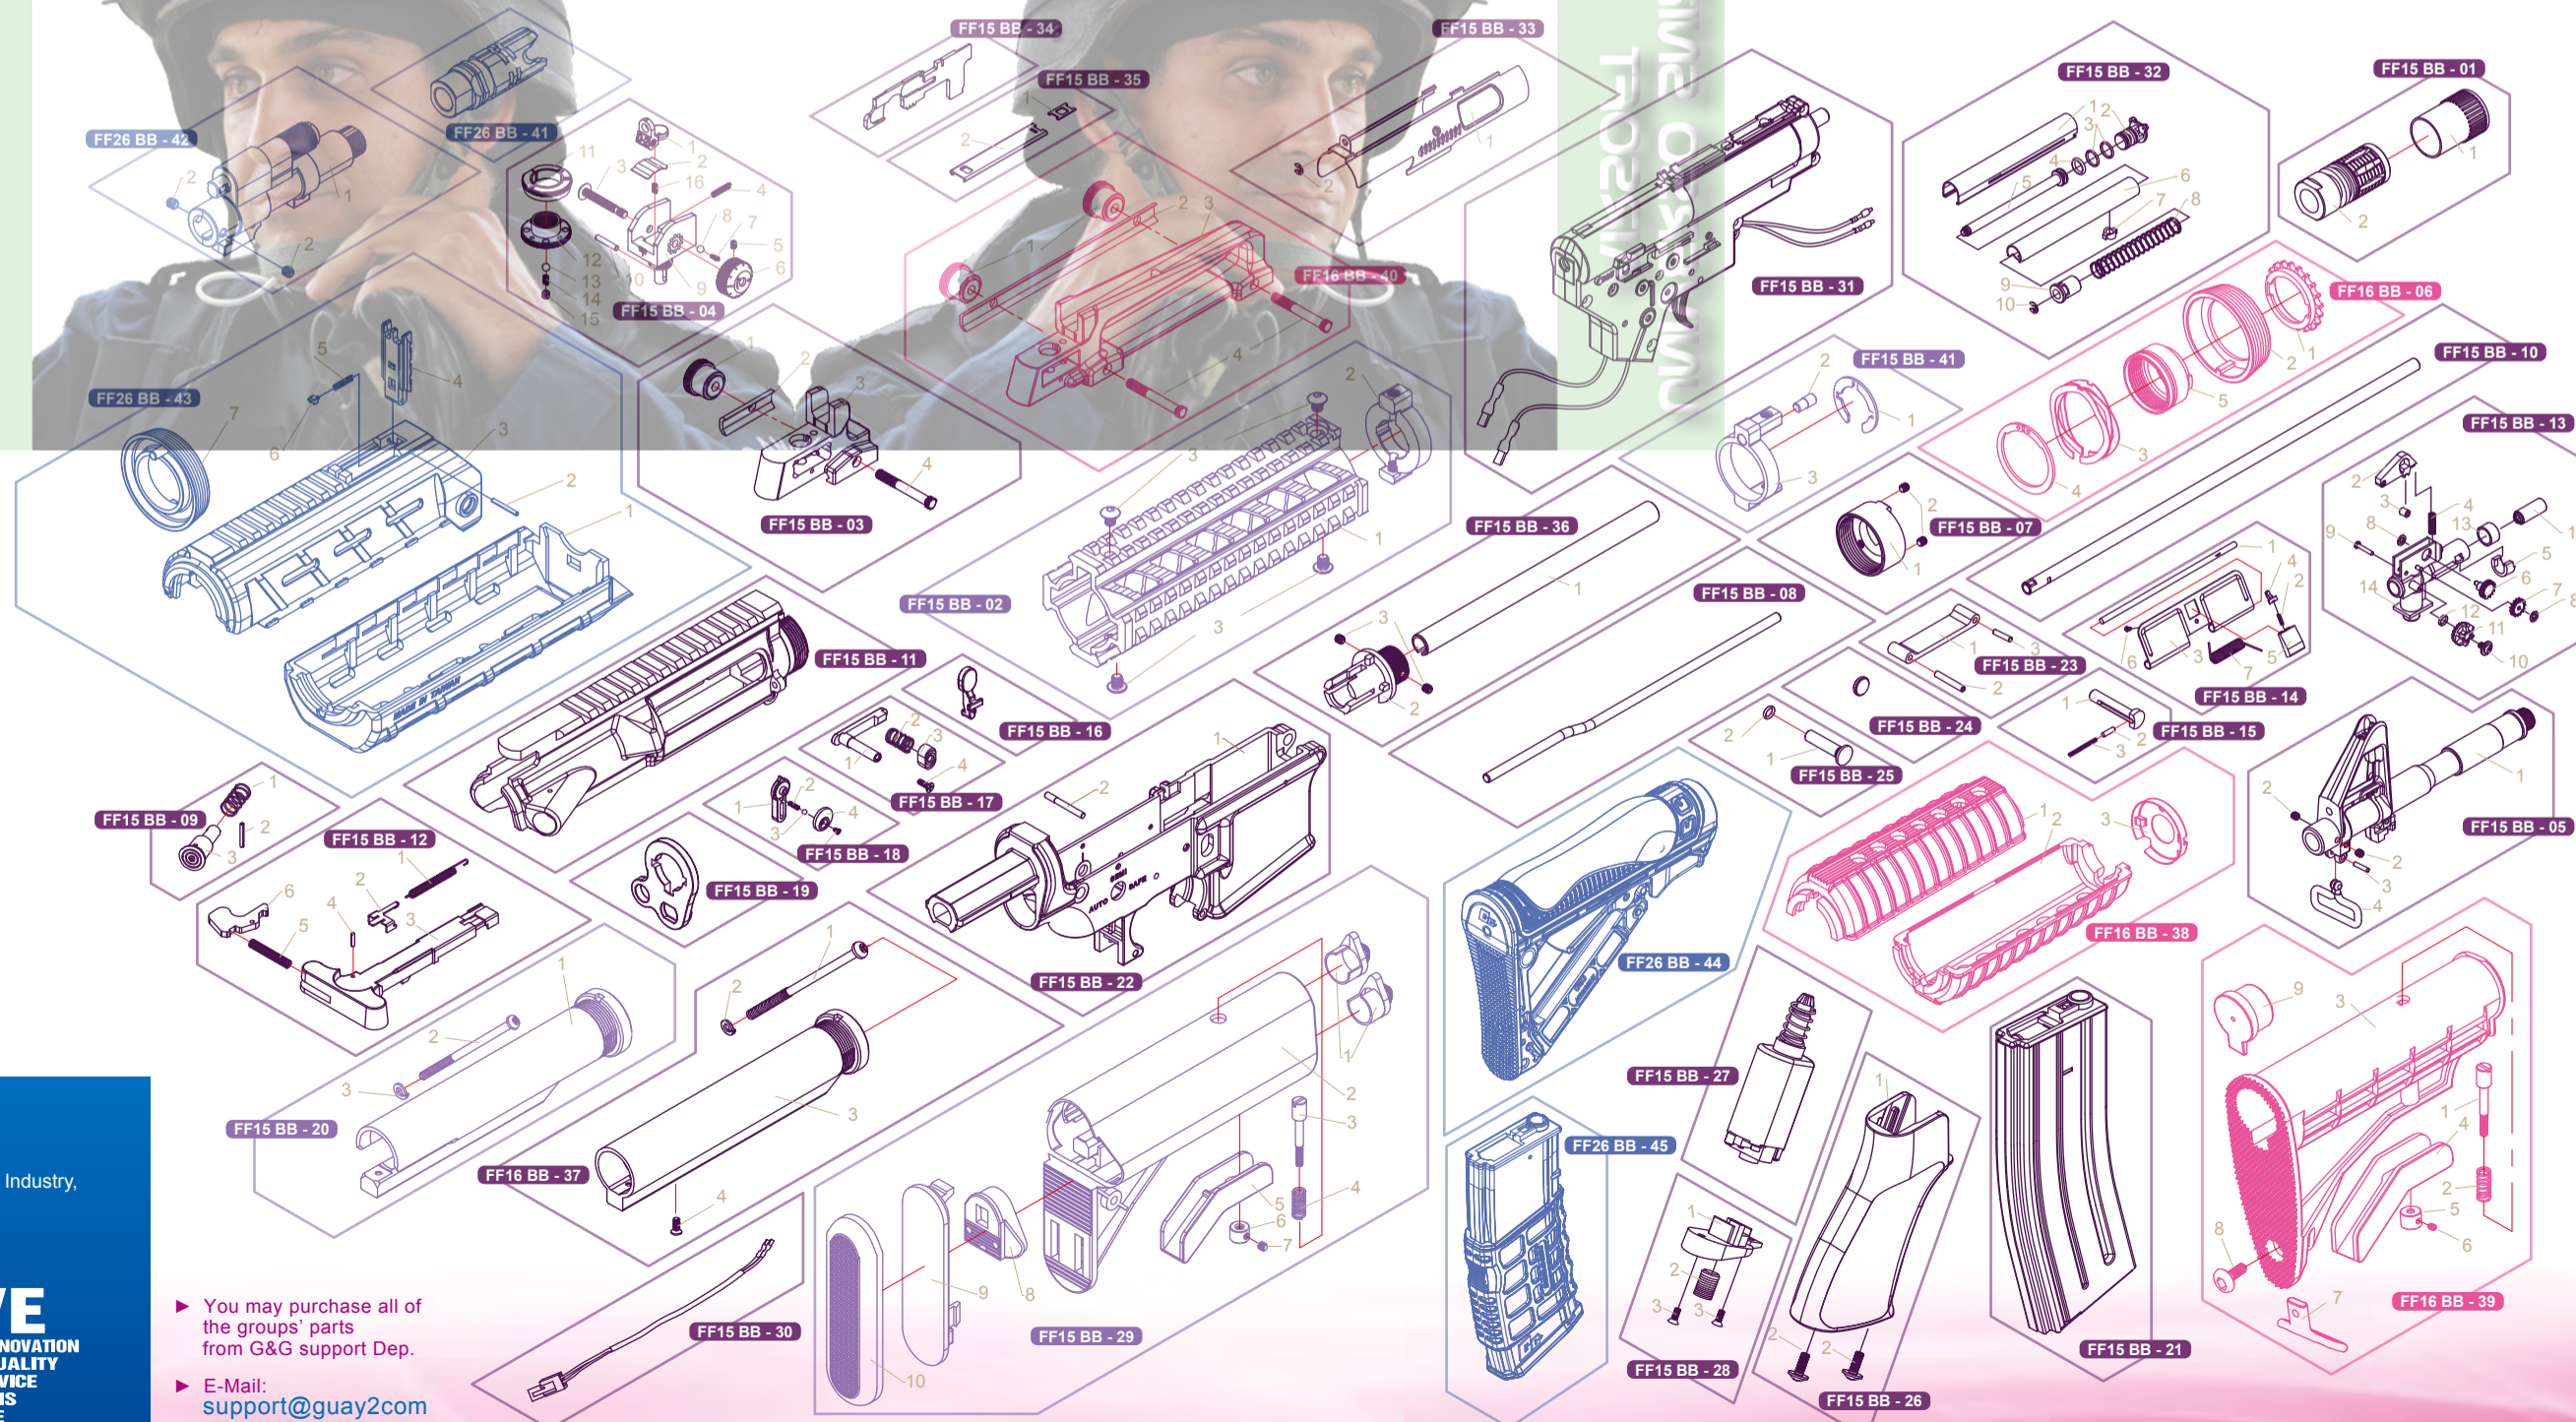

Check the battery and connector.

PARTS LIST

For FF15-L / FF16 / FF26

- FF15 BB - 01 Flash Suppressor Set
- FF15 BB - 04 Rear Sight Set
- FF15 BB - 08 Piston Rod
- FF15 BB - 09 Assist Knob Set
- FF15 BB - 10 Inner Barrel
- FF15 BB - 11 Upper Receiver Set
- FF15 BB - 12 Charging Handle Set
- FF15 BB - 13 Hop-Up Set
- FF15 BB - 14 Port Cover Set
- FF15 BB - 15 Front Frame Lock Pin Set
- FF15 BB - 16 Bolt Catch Set
- FF15 BB - 17 Magazine Catch Set
- FF15 BB - 18 Selector Lever Set
- FF15 BB - 19 Stock Washer

- FF15 BB - 22 Lower Receiver Set
- FF15 BB - 23 Trigger Guard Set
- FF15 BB - 24 Selector Plate
- FF15 BB - 25 Rear Frame Lock Pin Set
- FF15 BB - 26 Grip
- FF15 BB - 27 Motor Set
- FF15 BB - 28 Grip Bottom Set
- FF15 BB - 30 Rear Wire Set
- FF15 BB - 31 Gear Box Set
- FF15 BB - 32 Blow Back Pneumatic Piston
- FF15 BB - 33 Charging Plate
- FF15 BB - 34 Selector Plate
- FF15 BB - 35 Charging Upper Cover
- FF15 BB - 36 Outer Barrel

For FF15-L / FF16

- FF15 BB - 05 Front Sight / Barrel Set
- FF15 BB - 21 Hi-Cap 450R Magazine

For FF15-L / FF26

- FF15 BB - 03 Rear Sight Base Set
- FF15 BB - 07 Barrel Base Set

For FF15-L

- FF15 BB - 02 Rail System Set
- FF15 BB - 20 Crane Stock Set
- FF15 BB - 29 Enhanced Rod Set
- FF15 BB - 41 Rail Base Set

For FF16 / FF26

- FF16 BB - 37 Enhanced Rod Set

For FF16

- FF16 BB - 06 Slip Ring Set
- FF16 BB - 38 Handguard Set
- FF16 BB - 39 Retractable Stock Set
- FF16 BB - 40 Carrying Handle Set

For FF26

- FF26 BB - 41 Flash Suppressor
- FF26 BB - 42 Front Outer Barrel
- FF26 BB - 43 Handguard Set
- FF26 BB - 44 Retractable Stock Set
- FF26 BB - 45 300R Magazine

► You may purchase all of the groups' parts from G&G support Dep.

► E-Mail: support@guay2.com

TAIWAN

Changhua Tel : +886-4-798-9000 Fax : +886-4-798-9900
(Head Quarter) No.999, Zhonghua Rd. Shengang Township, Changhua County 50952, Taiwan (R.O.C.)

Taipei Tel : +886-2-2692-2000 Fax : +886-2-2692-4000
11F-3., No.27, Lane 169, Kangning St. Shijr City, Taipei County 22180, Taiwan (R.O.C.)

Sales Dept. sales@guay2.com, b2b@guay2.com
Technology Dept. support@guay2.com
PR Dept. pr@guay2.com

G2-201303-08-英

U.S.A.

Los Angeles Tel : +1-626-581-0101 Fax : +1-626-581-1011
1122 Colner Court City of Industry, CA91748 (U.S.A.)
sales101@guay2.com