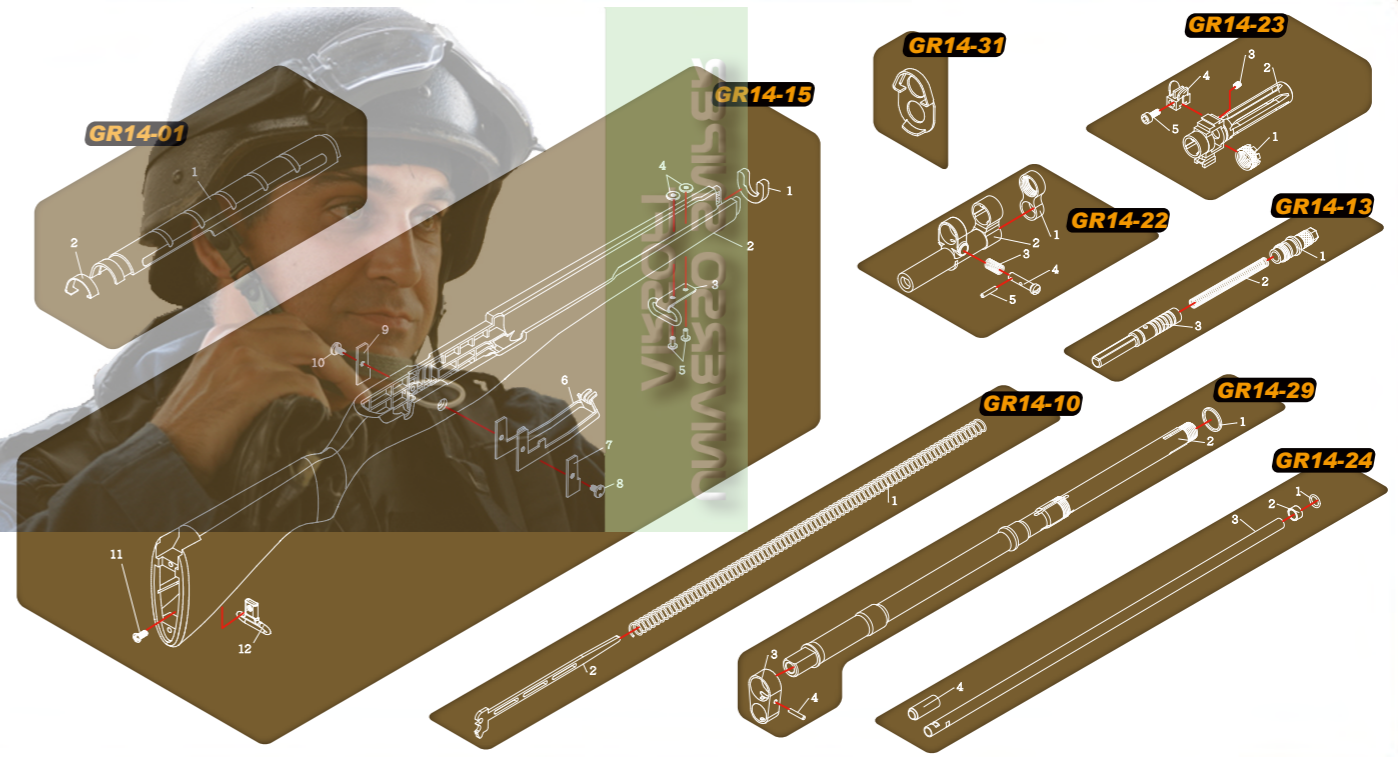

PARTS LIST for EBR

No. Parts Name

- 01 UPPER COVER SET
- 02 DUMMY BOLT PLATE
- 03 UPPER RECEIVER SET
- 04 REAR SIGHT SET
- 05 MAGAZINE
- 06 BUFFER PLATE

No. Parts Name

- 07 FRONT BARREL SET
- 08 HOP-UP SET
- 09 STOCK RELEASE BUTTON
- 10 RECOIL SPRING SET
- 11 GRIP SET
- 12 STOCK SET

No. Parts Name

- 07 FRONT BARREL SET
- 08 HOP-UP SET
- 10 RECOIL SPRING SET
- 13 GAS CYLINDER PISTON
- 14 BOLT HANDLE SET
- 15 LOWER RECEIVER SET

No. Parts Name

- 17 GEAR BOX SET
- 19 TRIGGER GUARD SET
- 20 MOTOR SET
- 22 GAS CYLINDER SET
- 23 FLASH SUPPRESSOR
- 24 INNER BARREL

No. Parts Name

- 29 OUTER BARREL SET
- 31 FRONT BAND
- 32 STOCK PLATE SET

PARTS LIST for GR14 Series (except EBR, SOC16)

PARTS LIST for SOC 16

No. Parts Name

- 01 UPPER COVER SET
- 02 DUMMY BOLT PLATE
- 03 UPPER RECEIVER SET
- 04 REAR SIGHT SET
- 05 MAGAZINE
- 06 BUFFER PLATE

No. Parts Name

- 30 OUTER BARREL SET
- 31 FRONT BAND
- 32 STOCK PLATE SET
- 33 RAIL SET