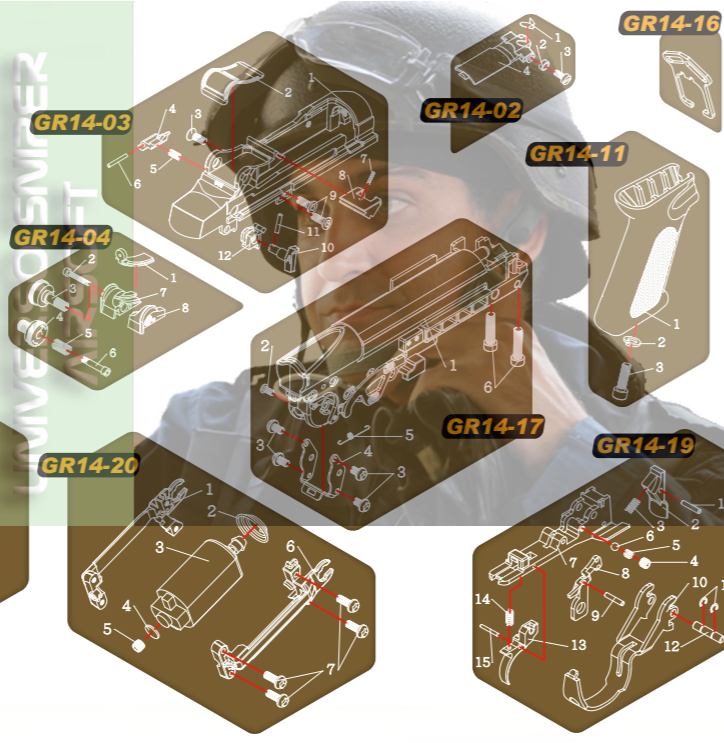

PARTS LIST for EBR

No. Parts Name

- 01 UPPER COVER SET
- 02 DUMMY BOLT PLATE
- 03 UPPER RECEIVER SET
- 04 REAR SIGHT SET
- 05 MAGAZINE
- 06 BUFFER PLATE

No. Parts Name

- 07 FRONT BARREL SET
- 08 HOP-UP SET
- 09 STOCK RELEASE BUTTON
- 10 RECOIL SPRING SET
- 11 GRIP SET
- 12 STOCK SET

No. Parts Name

- 13 GAS CYLINDER PISTON
- 14 BOLT HANDLE SET
- 15 LOWER RECEIVER SET
- 16 SLING ATTACHMENT
- 17 GEAR BOX SET
- 18 CHEEK REST SET

No. Parts Name

- 19 TRIGGER GUARD SET
- 20 MOTOR SET
- 21 OUTER BARREL SET (EBR LONG)
- 22 GAS CYLINDER SET (EBR LONG)
- 23 FLASH SUPPRESSOR (EBR LONG)
- 24 INNER BARREL (EBR LONG)

No. Parts Name

- 25 GAS CYLINDER SET (EBR SHORT)
- 26 FLASH SUPPRESSOR (EBR SHORT)
- 27 INNER BARREL (EBR SHORT)
- 28 OUTER BARREL SET (EBR SHORT)

No. Parts Name

- 01 UPPER COVER SET
- 02 DUMMY BOLT PLATE
- 03 UPPER RECEIVER SET
- 04 REAR SIGHT SET
- 05 MAGAZINE
- 06 BUFFER PLATE

No. Parts Name

- 29 OUTER BARREL SET
- 31 FRONT BAND
- 32 STOCK PLATE SET

PARTS LIST for GR14 Series (except EBR, SOC16)

PARTS LIST for SOC 16

No. Parts Name

- 01 UPPER COVER SET
- 02 DUMMY BOLT PLATE
- 03 UPPER RECEIVER SET
- 04 REAR SIGHT SET
- 05 MAGAZINE
- 06 BUFFER PLATE