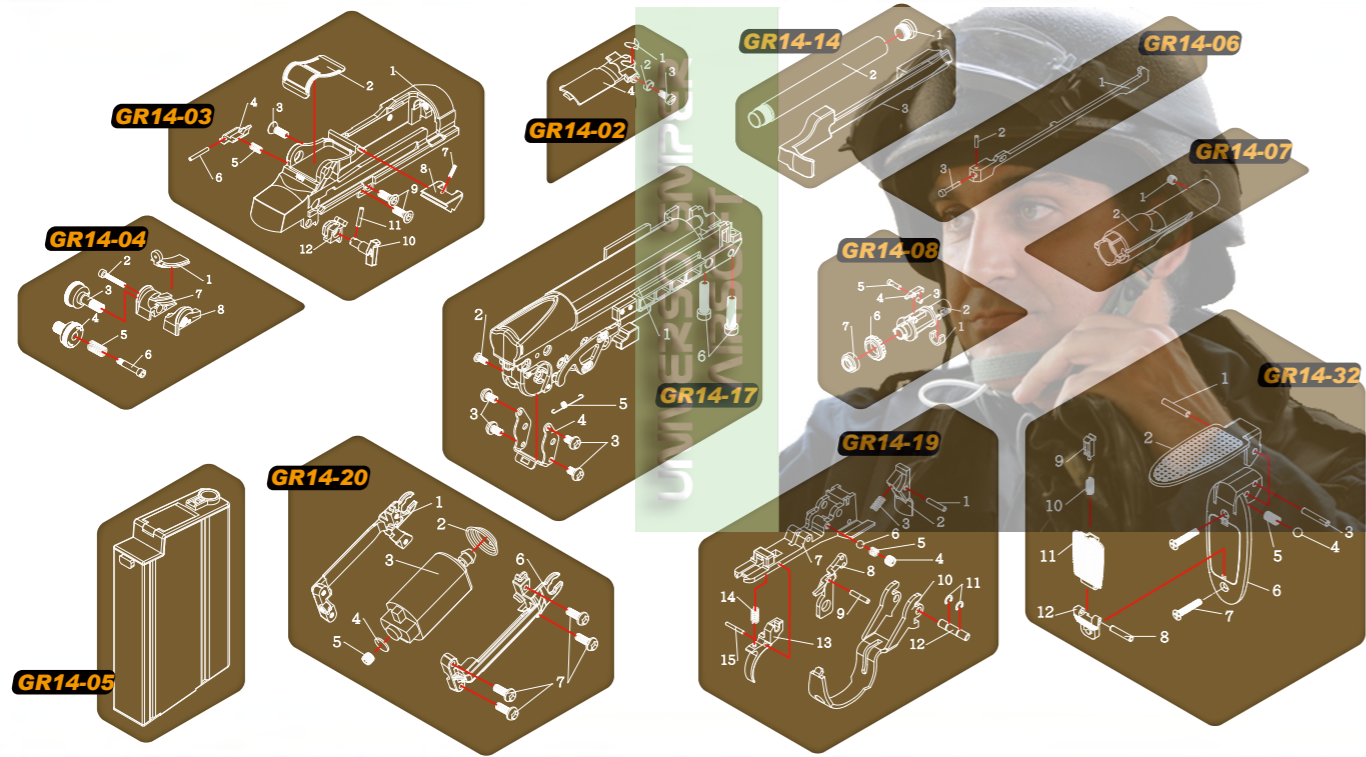

PARTS LIST for EBR

No. Parts Name

- 01 UPPER COVER SET
- 02 DUMMY BOLT PLATE
- 03 UPPER RECEIVER SET
- 04 REAR SIGHT SET
- 05 MAGAZINE
- 06 BUFFER PLATE

No. Parts Name

- 07 FRONT BARREL SET
- 08 HOP-UP SET
- 09 STOCK RELEASE BUTTON
- 10 RECOIL SPRING SET
- 11 GRIP SET
- 12 STOCK SET

No. Parts Name

- 07 FRONT BARREL SET
- 08 HOP-UP SET
- 10 RECOIL SPRING SET
- 13 GAS CYLINDER PISTON
- 14 BOLT HANDLE SET
- 15 LOWER RECEIVER SET

No. Parts Name

- 17 GEAR BOX SET
- 19 TRIGGER GUARD SET
- 20 MOTOR SET
- 22 GAS CYLINDER SET
- 23 FLASH SUPPRESSOR
- 24 INNER BARREL

No. Parts Name

- 29 OUTER BARREL SET
- 31 FRONT BAND
- 32 STOCK PLATE SET

PARTS LIST for GR14 Series (except EBR, SOC16)

PARTS LIST for SOC 16

No. Parts Name

- 01 UPPER COVER SET
- 02 DUMMY BOLT PLATE
- 03 UPPER RECEIVER SET
- 04 REAR SIGHT SET
- 05 MAGAZINE
- 06 BUFFER PLATE

No. Parts Name

- 30 OUTER BARREL SET
- 31 FRONT BAND
- 32 STOCK PLATE SET
- 33 RAIL SET