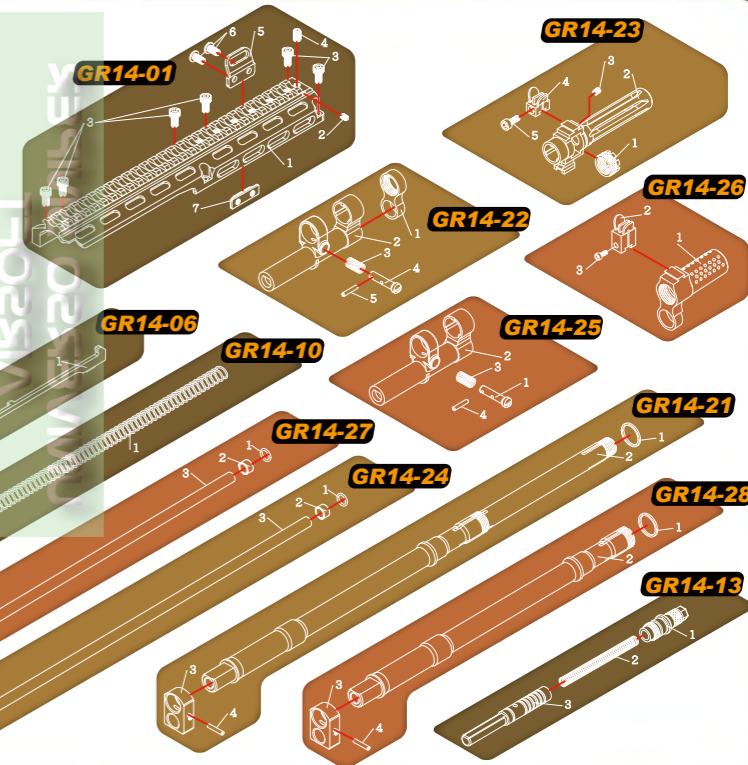

PARTS LIST for EBR

No. Parts Name

- 01 UPPER COVER SET
- 02 DUMMY BOLT PLATE
- 03 UPPER RECEIVER SET
- 04 REAR SIGHT SET
- 05 MAGAZINE
- 06 BUFFER PLATE

No. Parts Name

- 07 FRONT BARREL SET
- 08 HOP-UP SET
- 09 STOCK RELEASE BUTTON
- 10 RECOIL SPRING SET
- 11 GRIP SET
- 12 STOCK SET

No. Parts Name

- 13 GAS CYLINDER PISTON
- 14 BOLT HANDLE SET
- 15 LOWER RECEIVER SET
- 16 SLING ATTACHMENT
- 17 GEAR BOX SET
- 18 CHEEK REST SET

No. Parts Name

- 19 TRIGGER GUARD SET
- 20 MOTOR SET
- 21 OUTER BARREL SET (EBR LONG)
- 22 GAS CYLINDER SET (EBR LONG)
- 23 FLASH SUPPRESSOR (EBR LONG)
- 24 INNER BARREL (EBR LONG)

No. Parts Name

- 25 GAS CYLINDER SET (EBR SHORT)
- 26 FLASH SUPPRESSOR (EBR SHORT)
- 27 INNER BARREL (EBR SHORT)
- 28 OUTER BARREL SET (EBR SHORT)

No. Parts Name

- 01 UPPER COVER SET
- 02 DUMMY BOLT PLATE
- 03 UPPER RECEIVER SET
- 04 REAR SIGHT SET
- 05 MAGAZINE
- 06 BUFFER PLATE

No. Parts Name

- 29 OUTER BARREL SET
- 31 FRONT BAND
- 32 STOCK PLATE SET

PARTS LIST for GR14 Series (except EBR, SOC16)

PARTS LIST for SOC 16

No. Parts Name

- 01 UPPER COVER SET
- 02 DUMMY BOLT PLATE
- 03 UPPER RECEIVER SET
- 04 REAR SIGHT SET
- 05 MAGAZINE
- 06 BUFFER PLATE