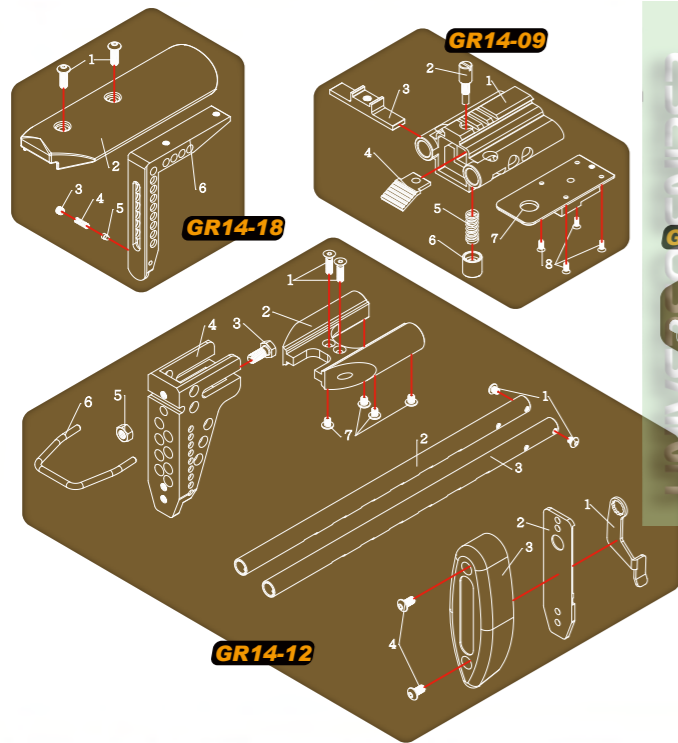

PARTS LIST for EBR

No. Parts Name

- 01 UPPER COVER SET
- 02 DUMMY BOLT PLATE
- 03 UPPER RECEIVER SET
- 04 REAR SIGHT SET
- 05 MAGAZINE
- 06 BUFFER PLATE

No. Parts Name

- 07 FRONT BARREL SET
- 08 HOP-UP SET
- 09 STOCK RELEASE BUTTON
- 10 RECOIL SPRING SET
- 11 GRIP SET
- 12 STOCK SET

No. Parts Name

- 13 GAS CYLINDER PISTON
- 14 BOLT HANDLE SET
- 15 LOWER RECEIVER SET
- 16 SLING ATTACHMENT
- 17 GEAR BOX SET
- 18 CHEEK REST SET

No. Parts Name

- 19 TRIGGER GUARD SET
- 20 MOTOR SET
- 21 OUTER BARREL SET (EBR LONG)
- 22 GAS CYLINDER SET (EBR LONG)
- 23 FLASH SUPPRESSOR (EBR LONG)
- 24 INNER BARREL (EBR LONG)

No. Parts Name

- 25 GAS CYLINDER SET (EBR SHORT)
- 26 FLASH SUPPRESSOR (EBR SHORT)
- 27 INNER BARREL (EBR SHORT)
- 28 OUTER BARREL SET (EBR SHORT)

No. Parts Name

- 01 UPPER COVER SET
- 02 DUMMY BOLT PLATE
- 03 UPPER RECEIVER SET
- 04 REAR SIGHT SET
- 05 MAGAZINE
- 06 BUFFER PLATE

No. Parts Name

- 29 OUTER BARREL SET
- 31 FRONT BAND
- 32 STOCK PLATE SET

PARTS LIST for GR14 Series (except EBR, SOC16)

PARTS LIST for SOC 16

No. Parts Name

- 01 UPPER COVER SET
- 02 DUMMY BOLT PLATE
- 03 UPPER RECEIVER SET
- 04 REAR SIGHT SET
- 05 MAGAZINE
- 06 BUFFER PLATE