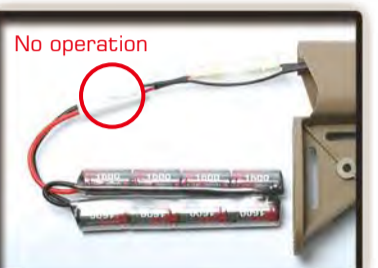

Check the battery and connector.