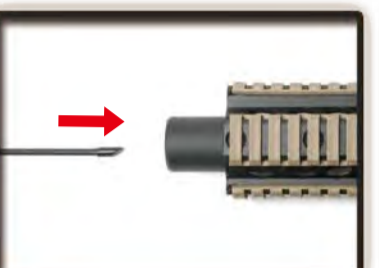

### RETRACTABLE CRANE STOCK

Press the stock release lever to unlock.

Adjust the position ( 6 position ).

### MAINTENANCE

Remove the magazine.

Return the hop up dial to normal position and insert the cleaning rod from the lead edge of the inner barrel.

Be aware to have the rod facing down and reaching to the end, and remove clogged pellets.