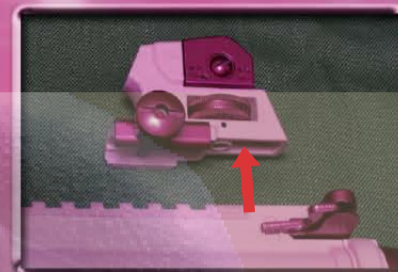

### FF15 RETRACTABLE STOCK MOVABLE PARTS

Press the stock release lever to unlock.

Adjust the position ( 6 position ).

Detachable rear sight.

Turn the knobs counterclockwise to disassemble the rear sight.

Take off the rear sight to install other accessories.