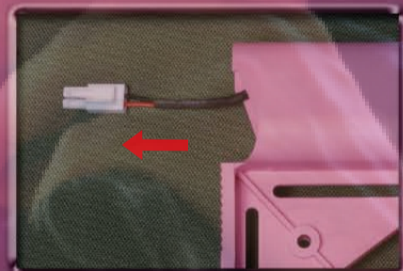

##### FF15 BATTERY SETTING

1. Charge up the battery.
2. Charging will be completed after 3 hours.

1. Push the butt plate lock (both sides)
2. Pull out the butt plate.

Take off the cover.

Pull out the wire connector.

Connect battery plug with the connector until you heard a click sound.

Insert the battery into stock.

Reinstall the battery cover and butt plate.