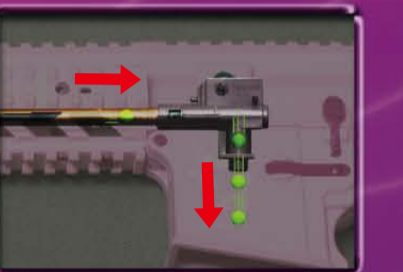

### FF15 RETRACTABLE STOCK MOVABLE PARTS

Press the stock release lever to unlock.

Adjust the position ( 6 position ).

Detachable rear sight.

Turn the knobs counterclockwise to disassemble the rear sight.

Take off the rear sight to install other accessories.

Remove the magazine.

Return the hop up dial to normal position and insert the cleaning rod from the lead edge of the inner barrel.

Be aware to have the rod facing down and reaching to the end, and remove clogged pellets.