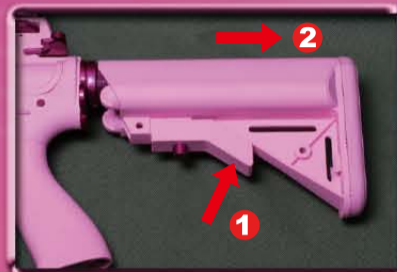

FF15 RETRACTABLE STOCK MOVABLE PARTS