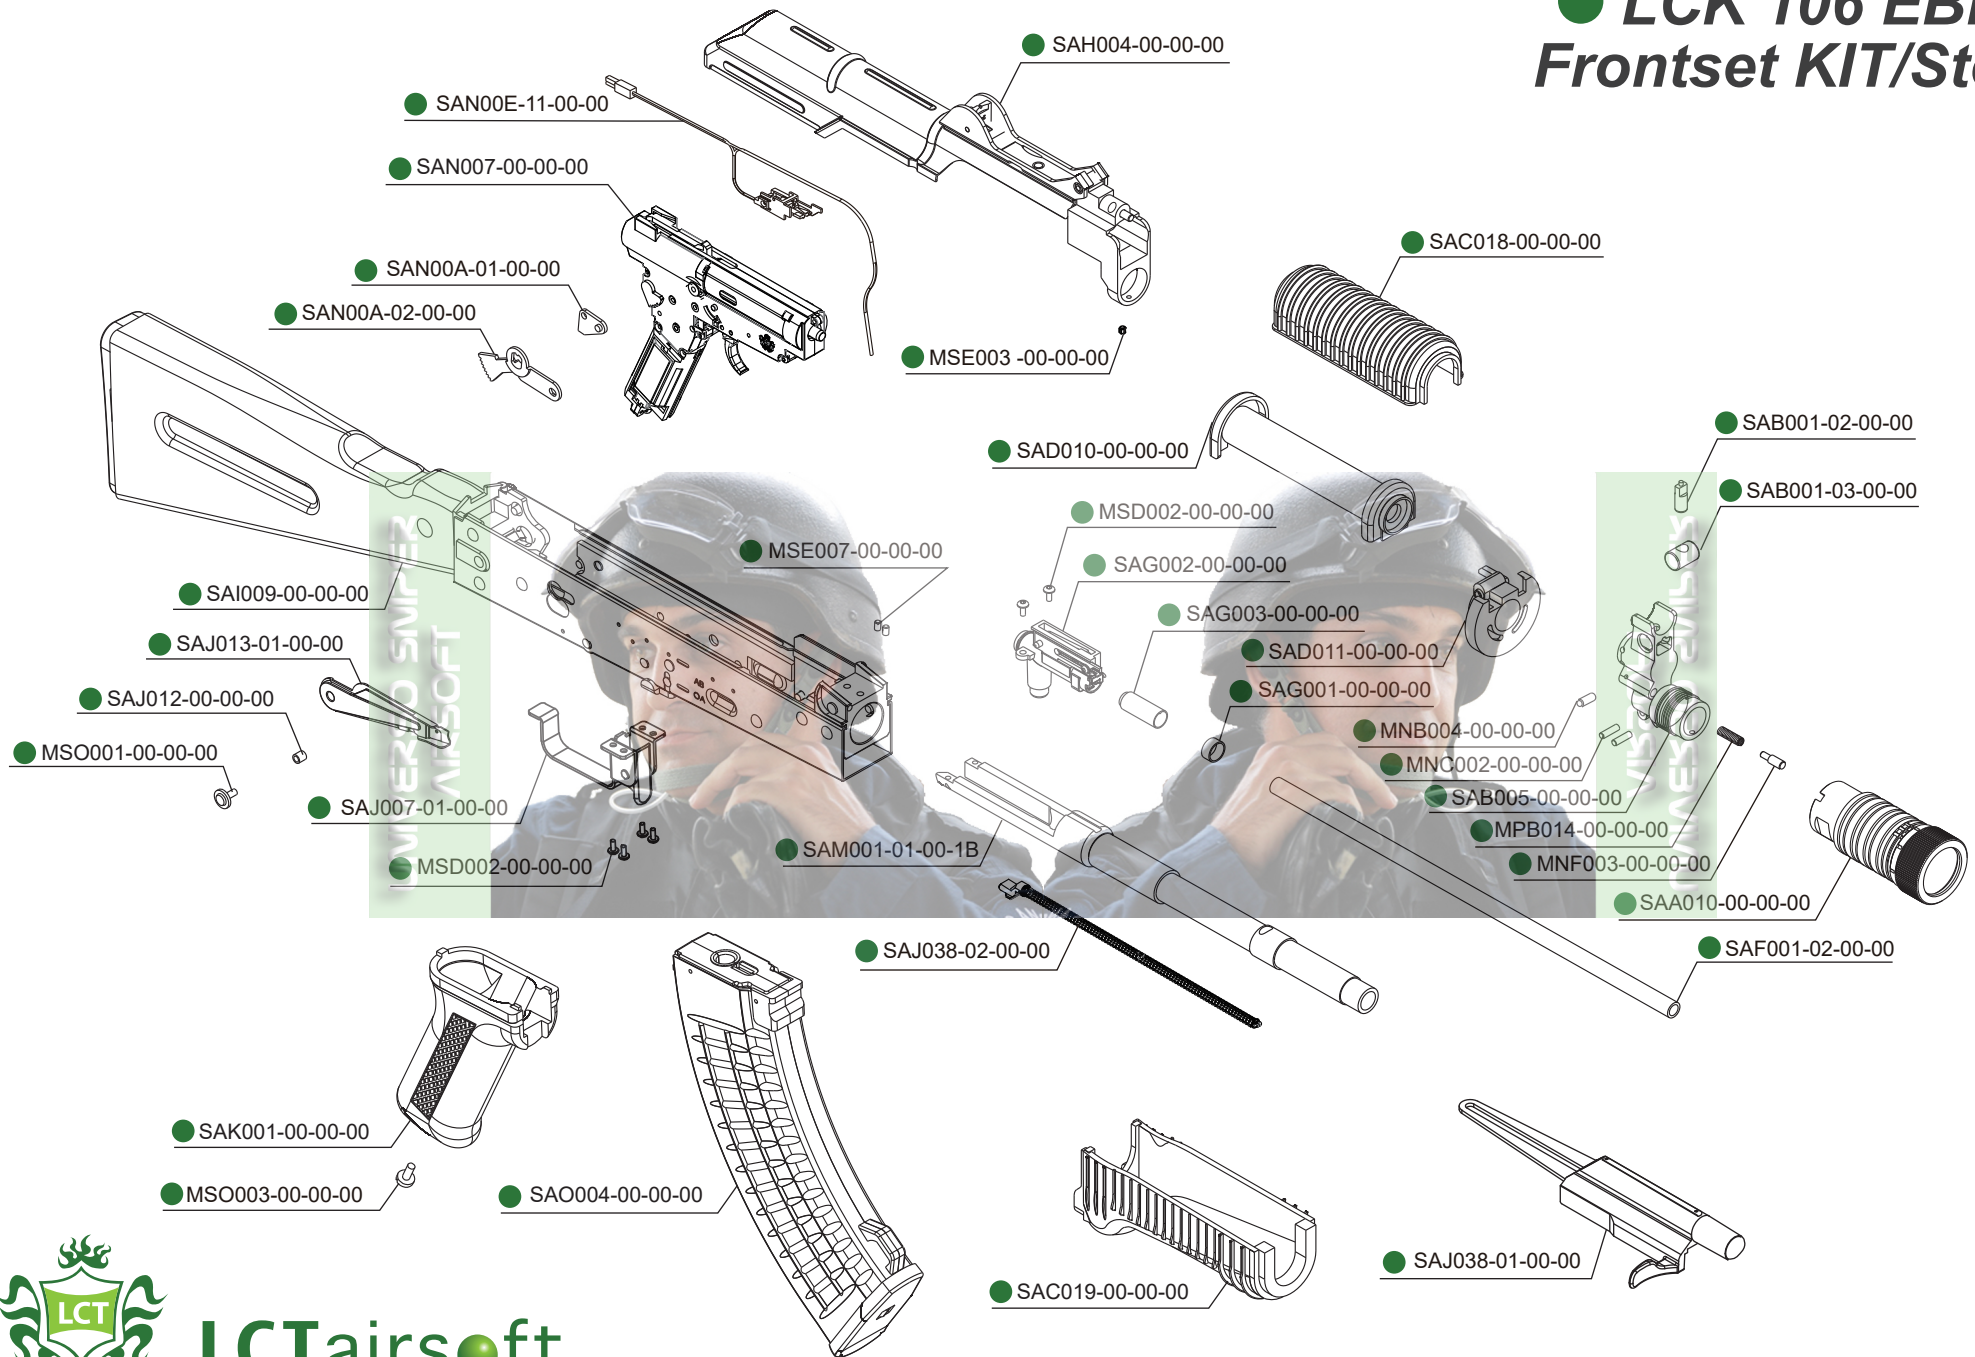

# ● LCK 106 EBB Frontset KIT/Stock

LCTairsoft