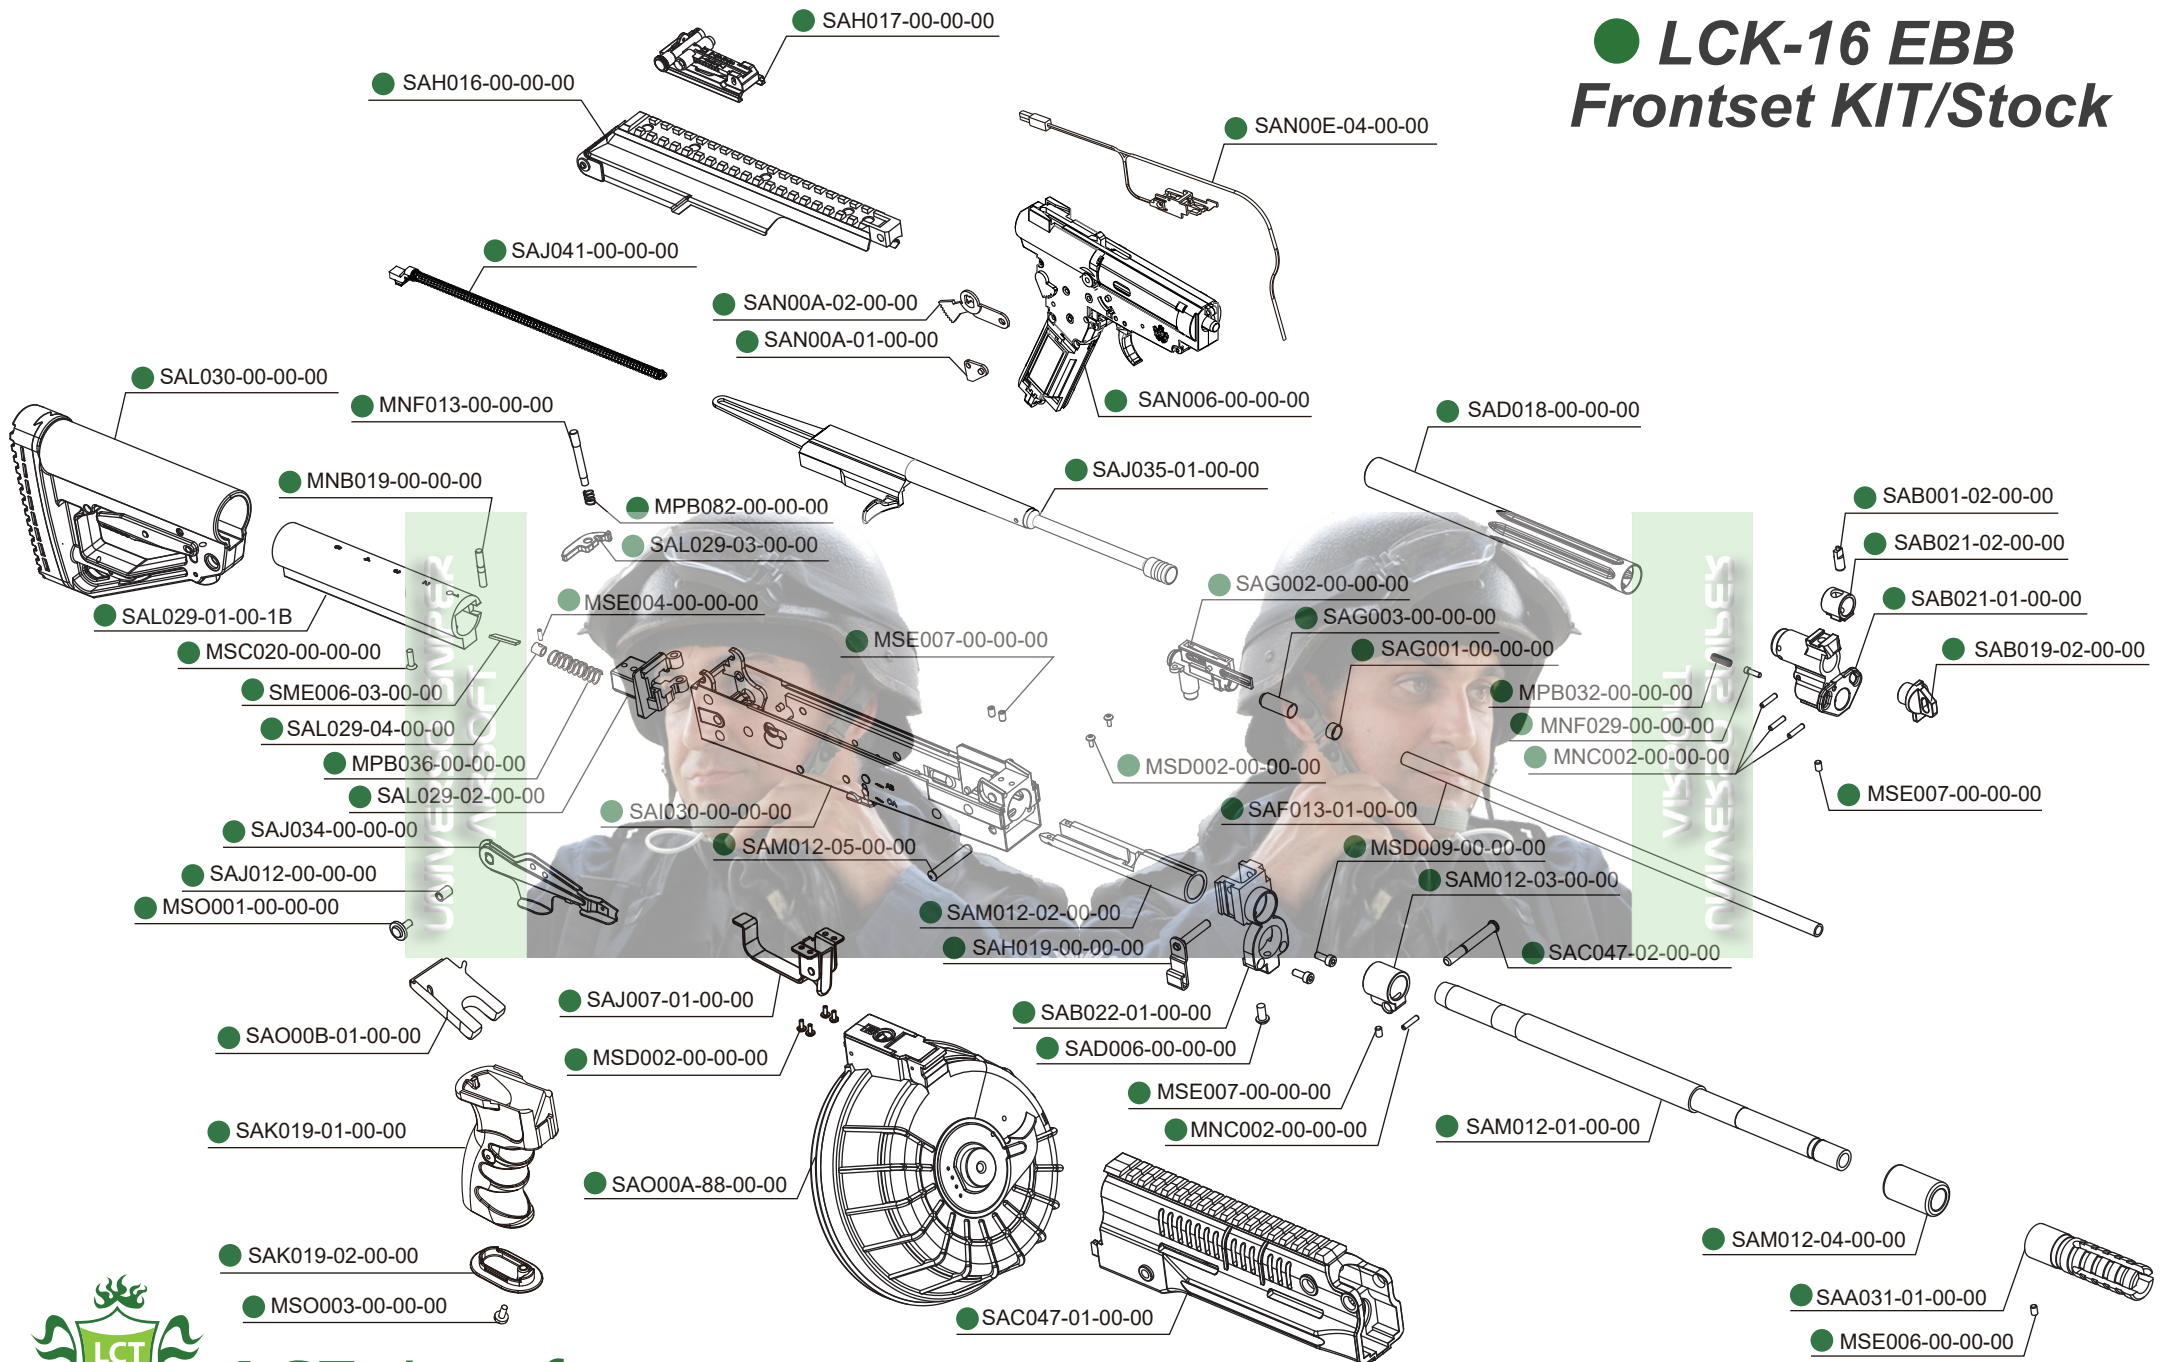

● LCK-16 EBB Frontset KIT/Stock

LCTairsoft