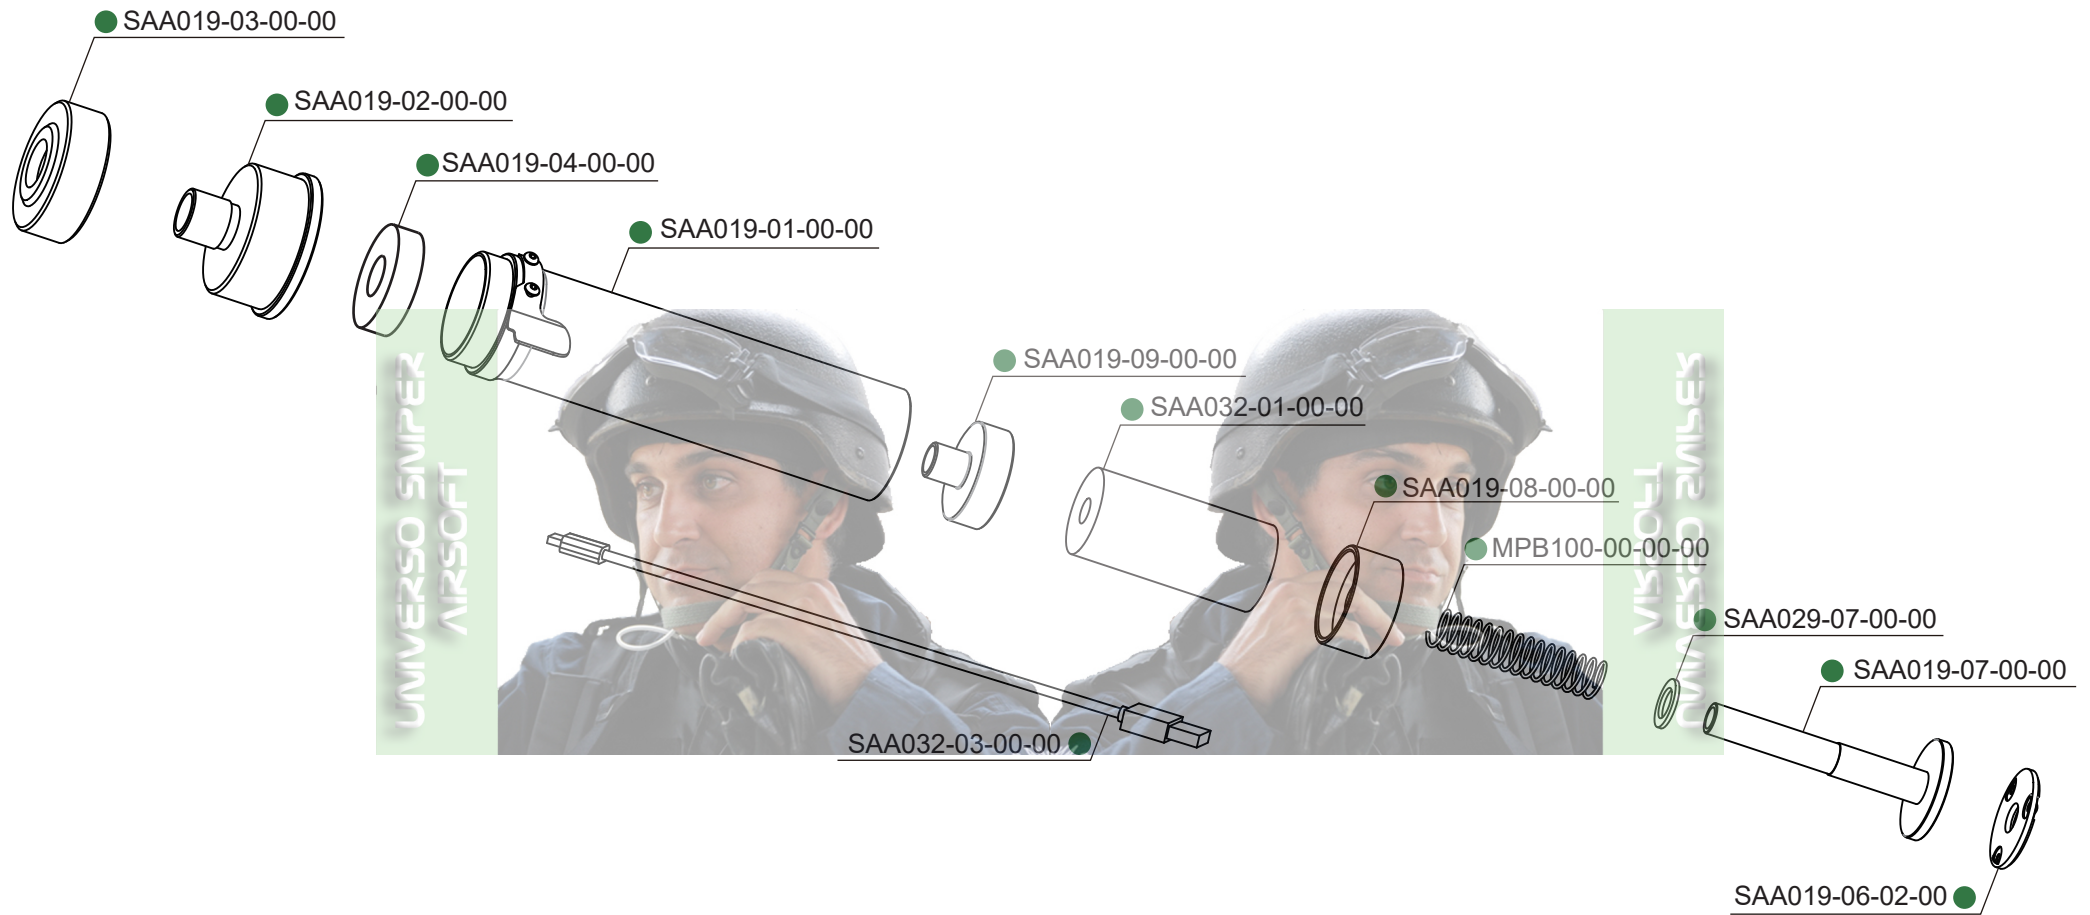

● PK258T PBS-1 Exploded View

LCTairsoft