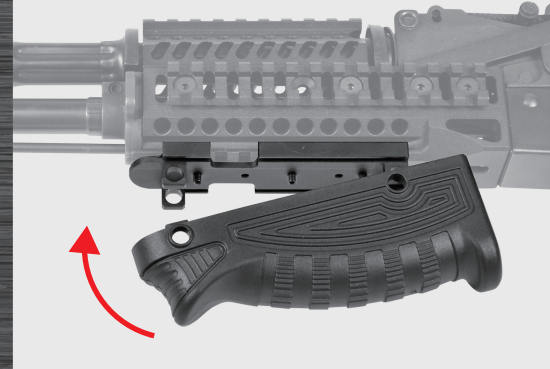

Assembly Guide

▶ Please choose the suitable batteries based on the battery room space in order to prevent any hurts.
請依產品可放的電池空間選擇適合的電池尺寸，以免發生危險。