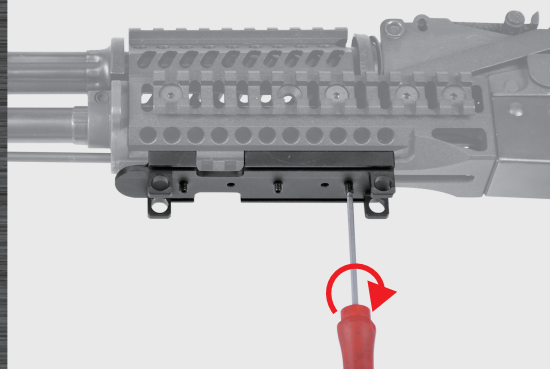

Assembly Guide

▶ Please choose the suitable batteries based on the battery room space in order to prevent any hurts.
請依產品可放的電池空間選擇適合的電池尺寸，以免發生危險。