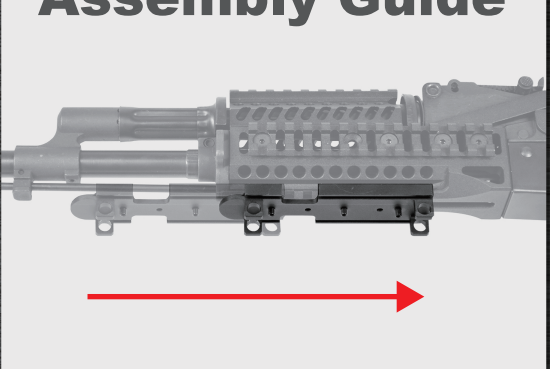

Assembly Guide

▶ Please choose the suitable batteries based on the battery room space in order to prevent any hurts.
請依產品可放的電池空間選擇適合的電池尺寸，以免發生危險。