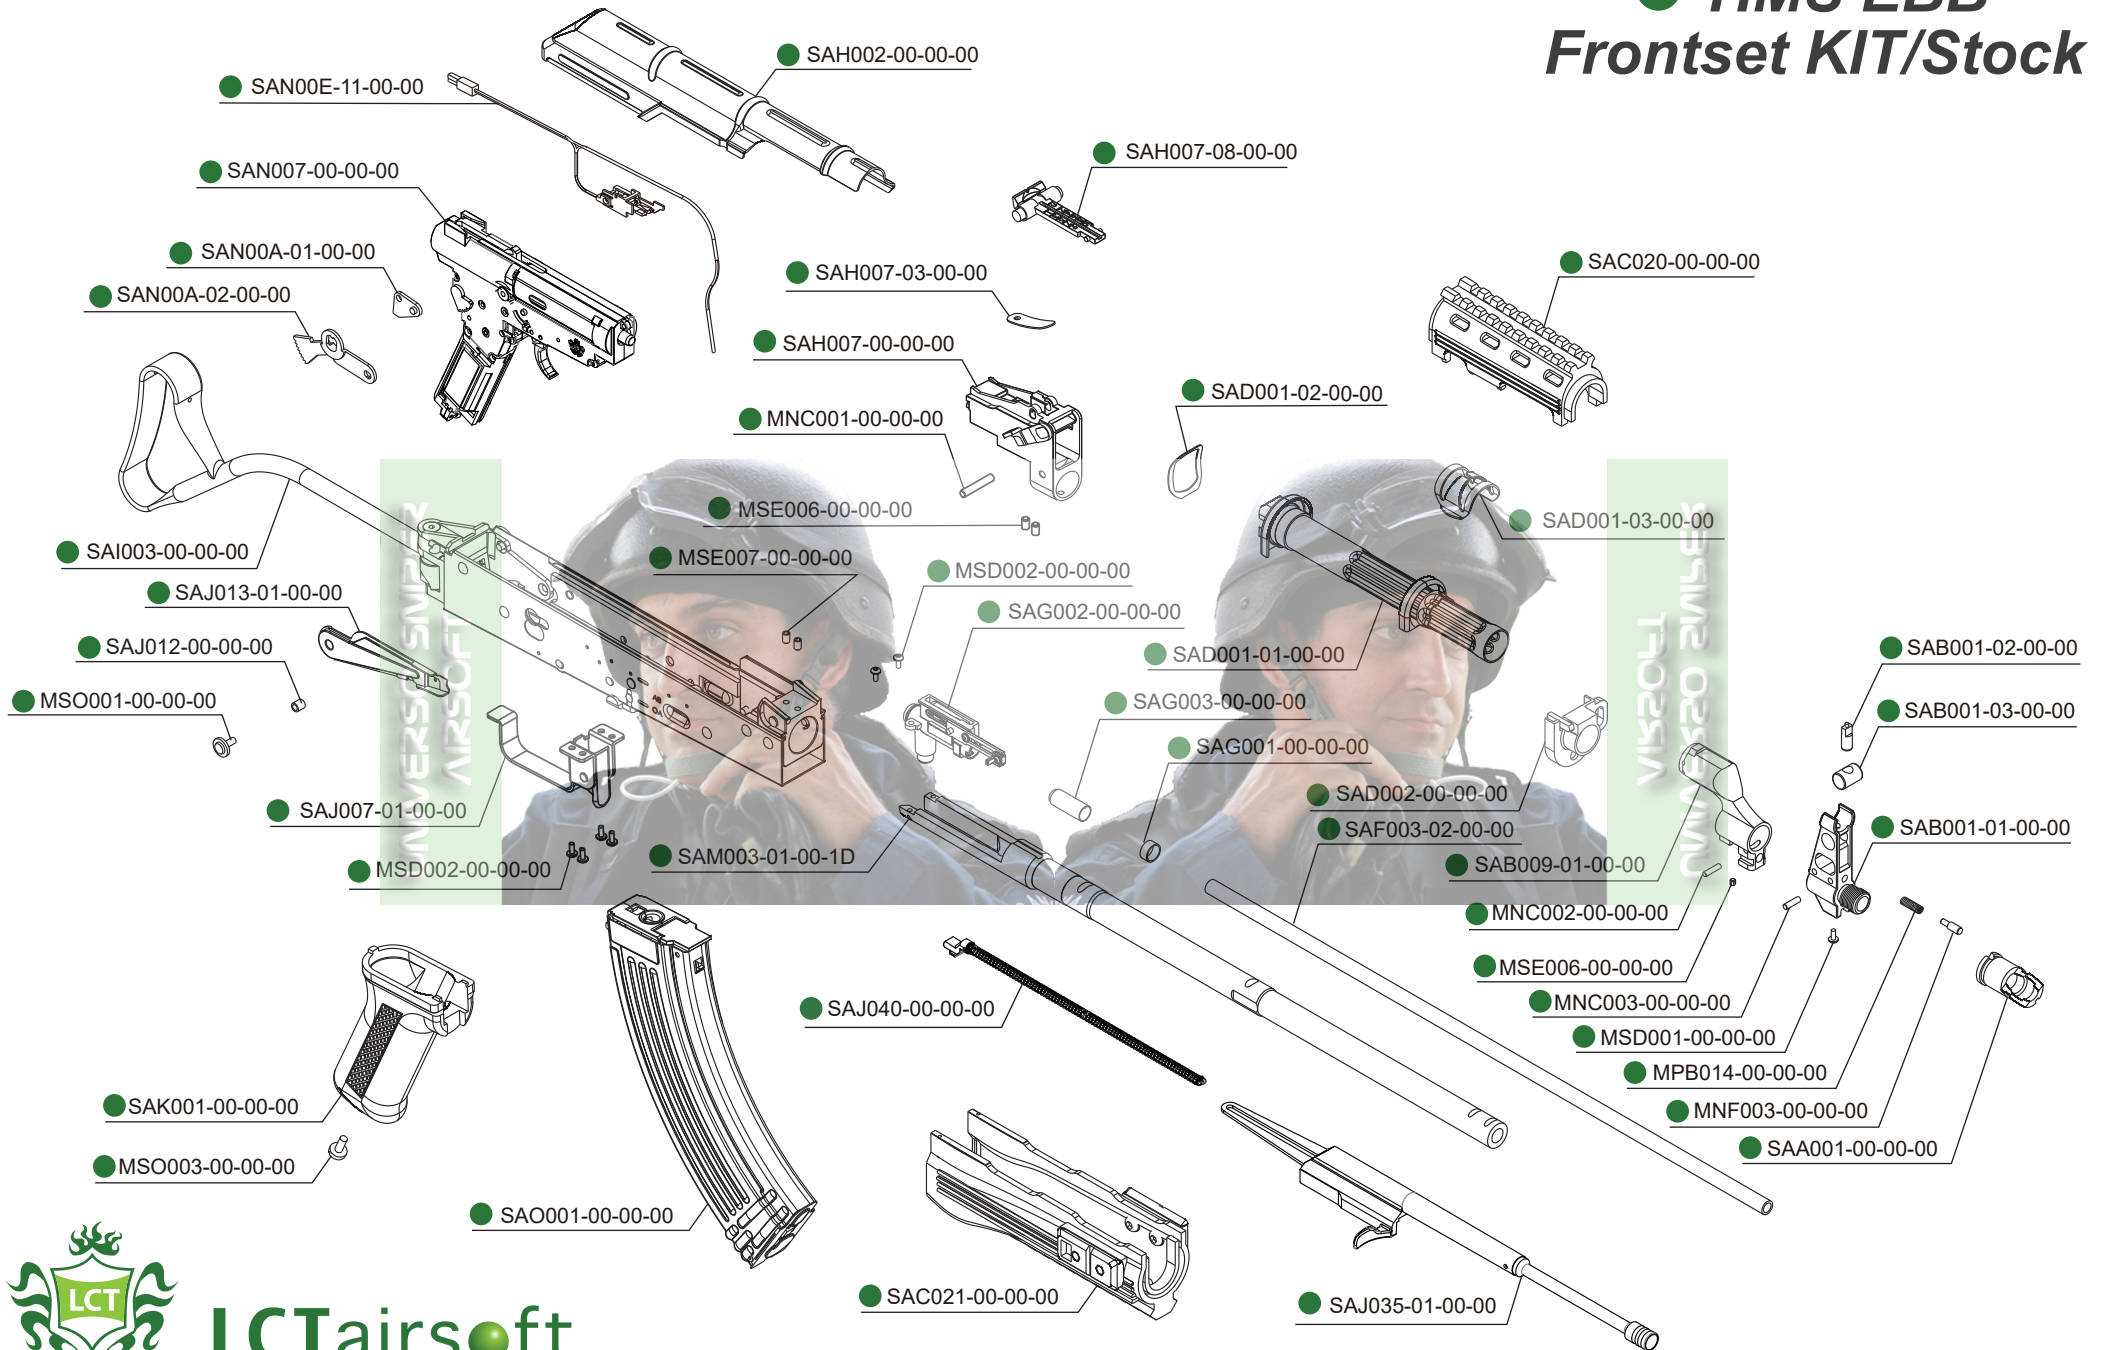

TIMS EBB Frontset KIT/Stock

LCTairsoft