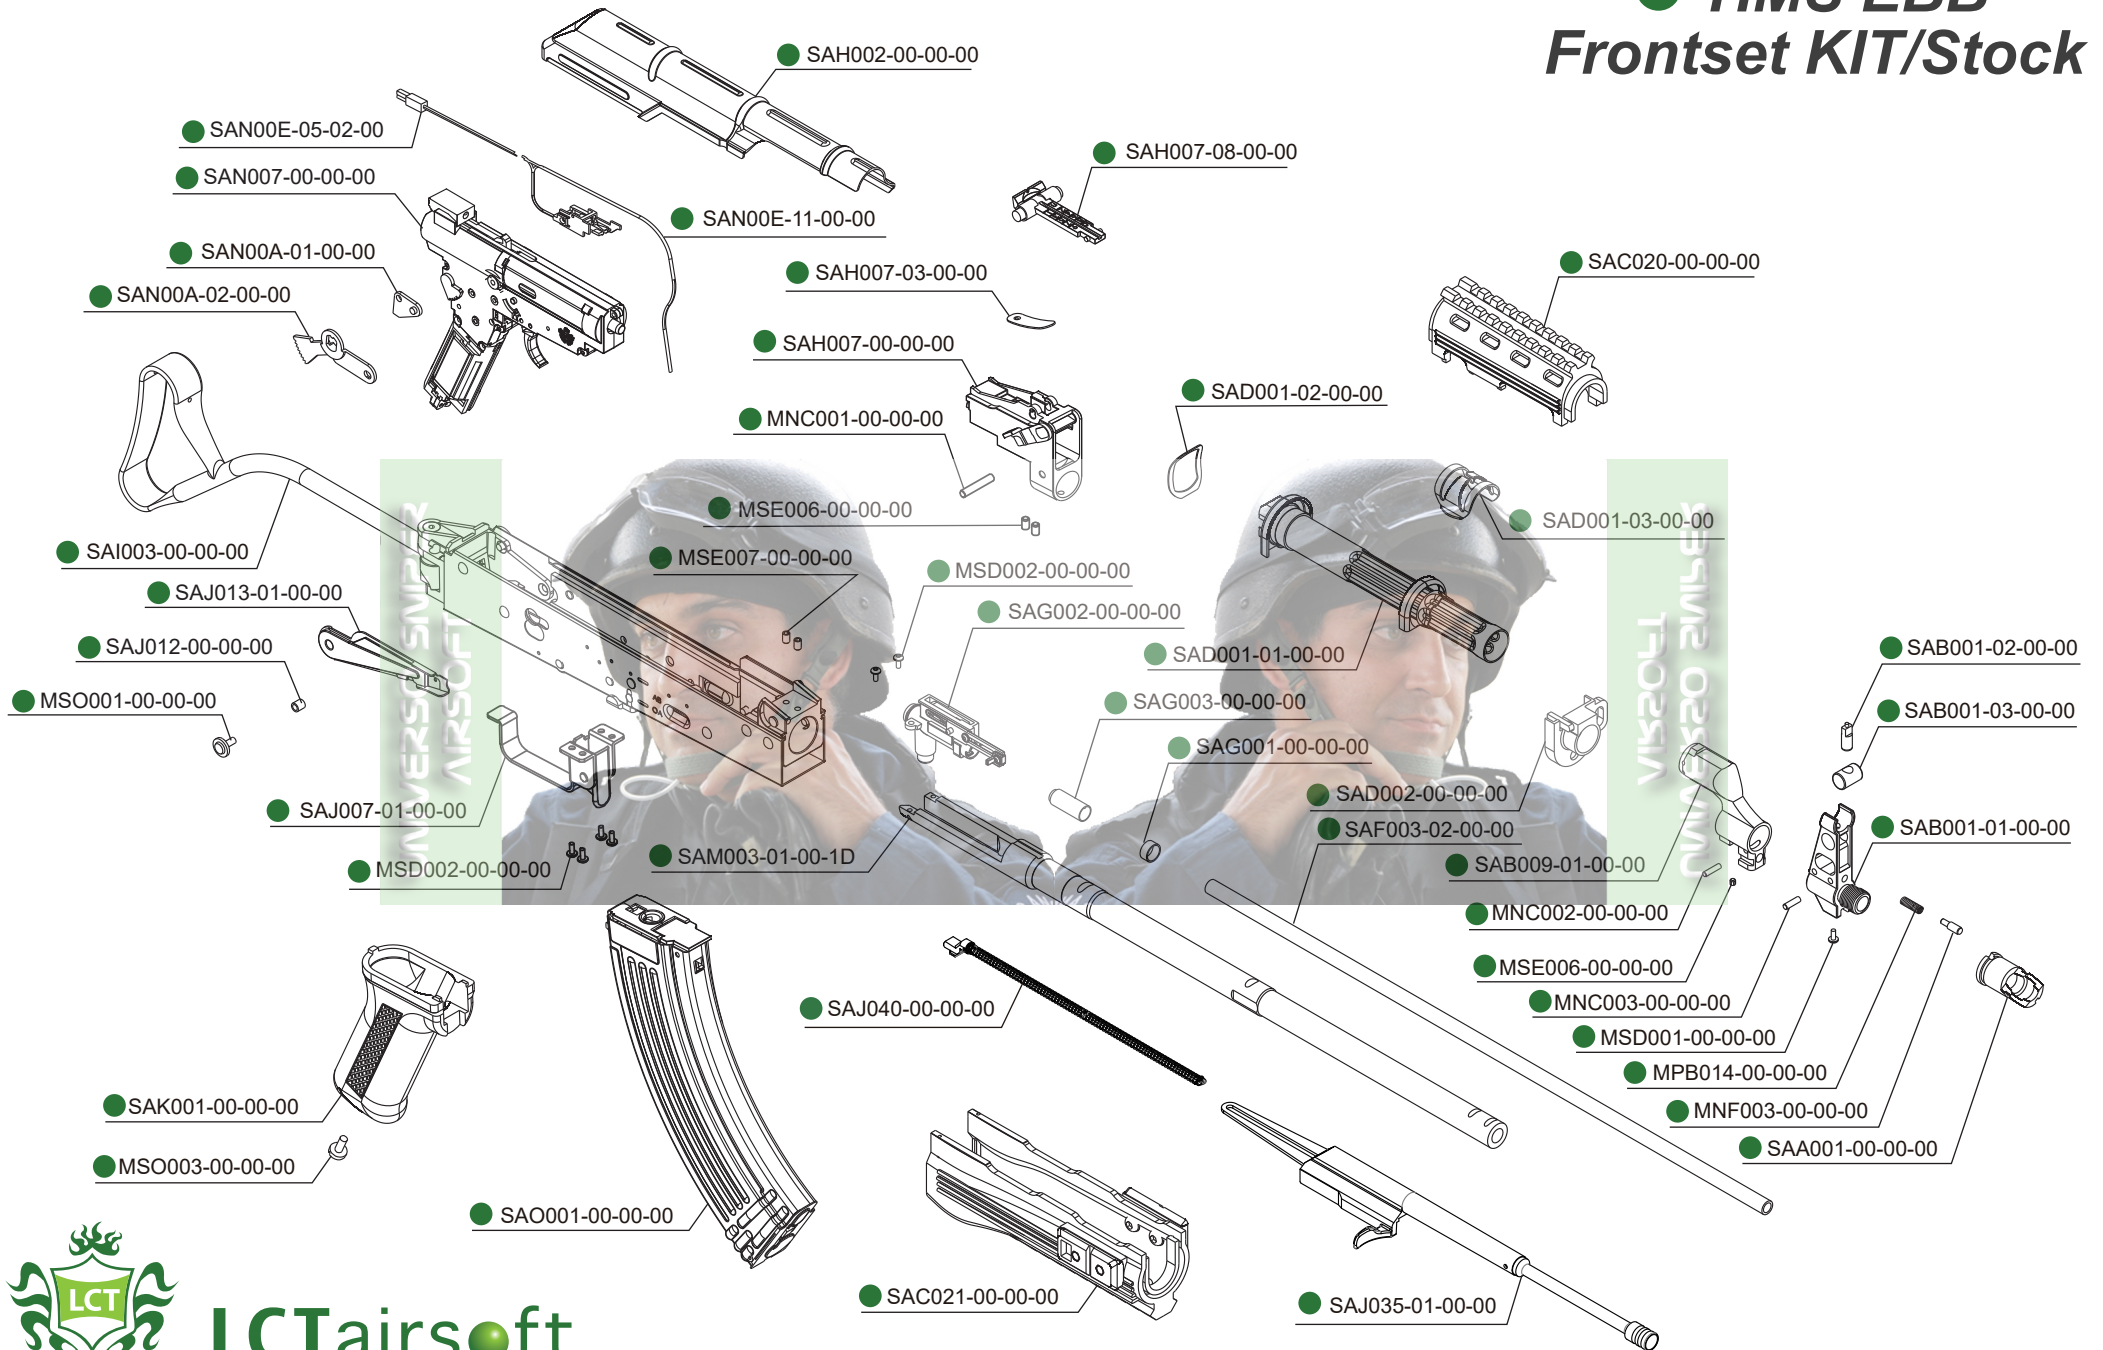

TIMS EBB Frontset KIT/Stock

LCTairsoft