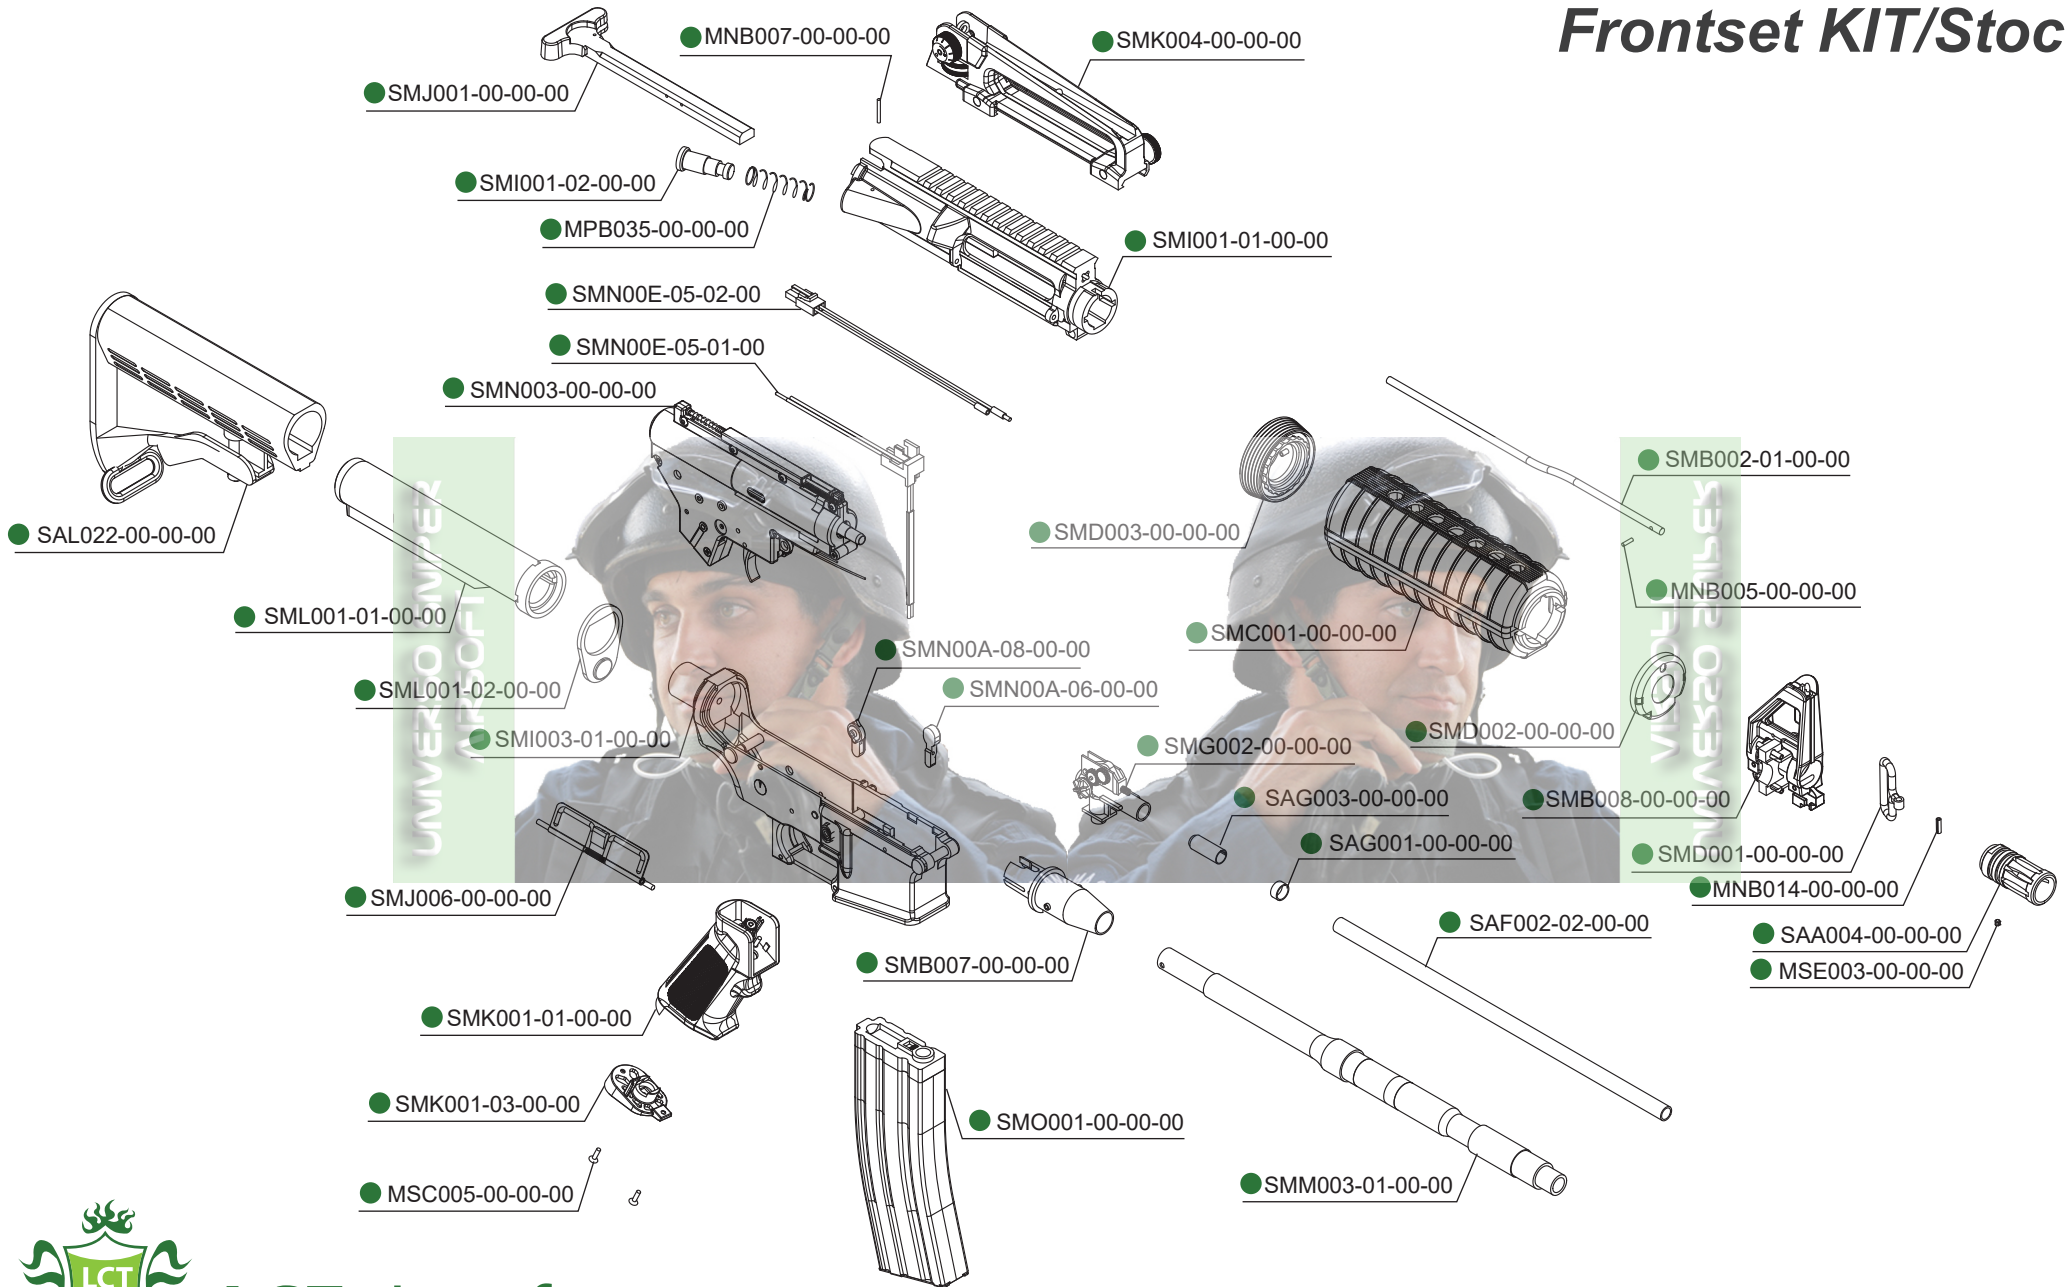

● L4-A1 EBB Frontset KIT/Stock

LCTairsoft