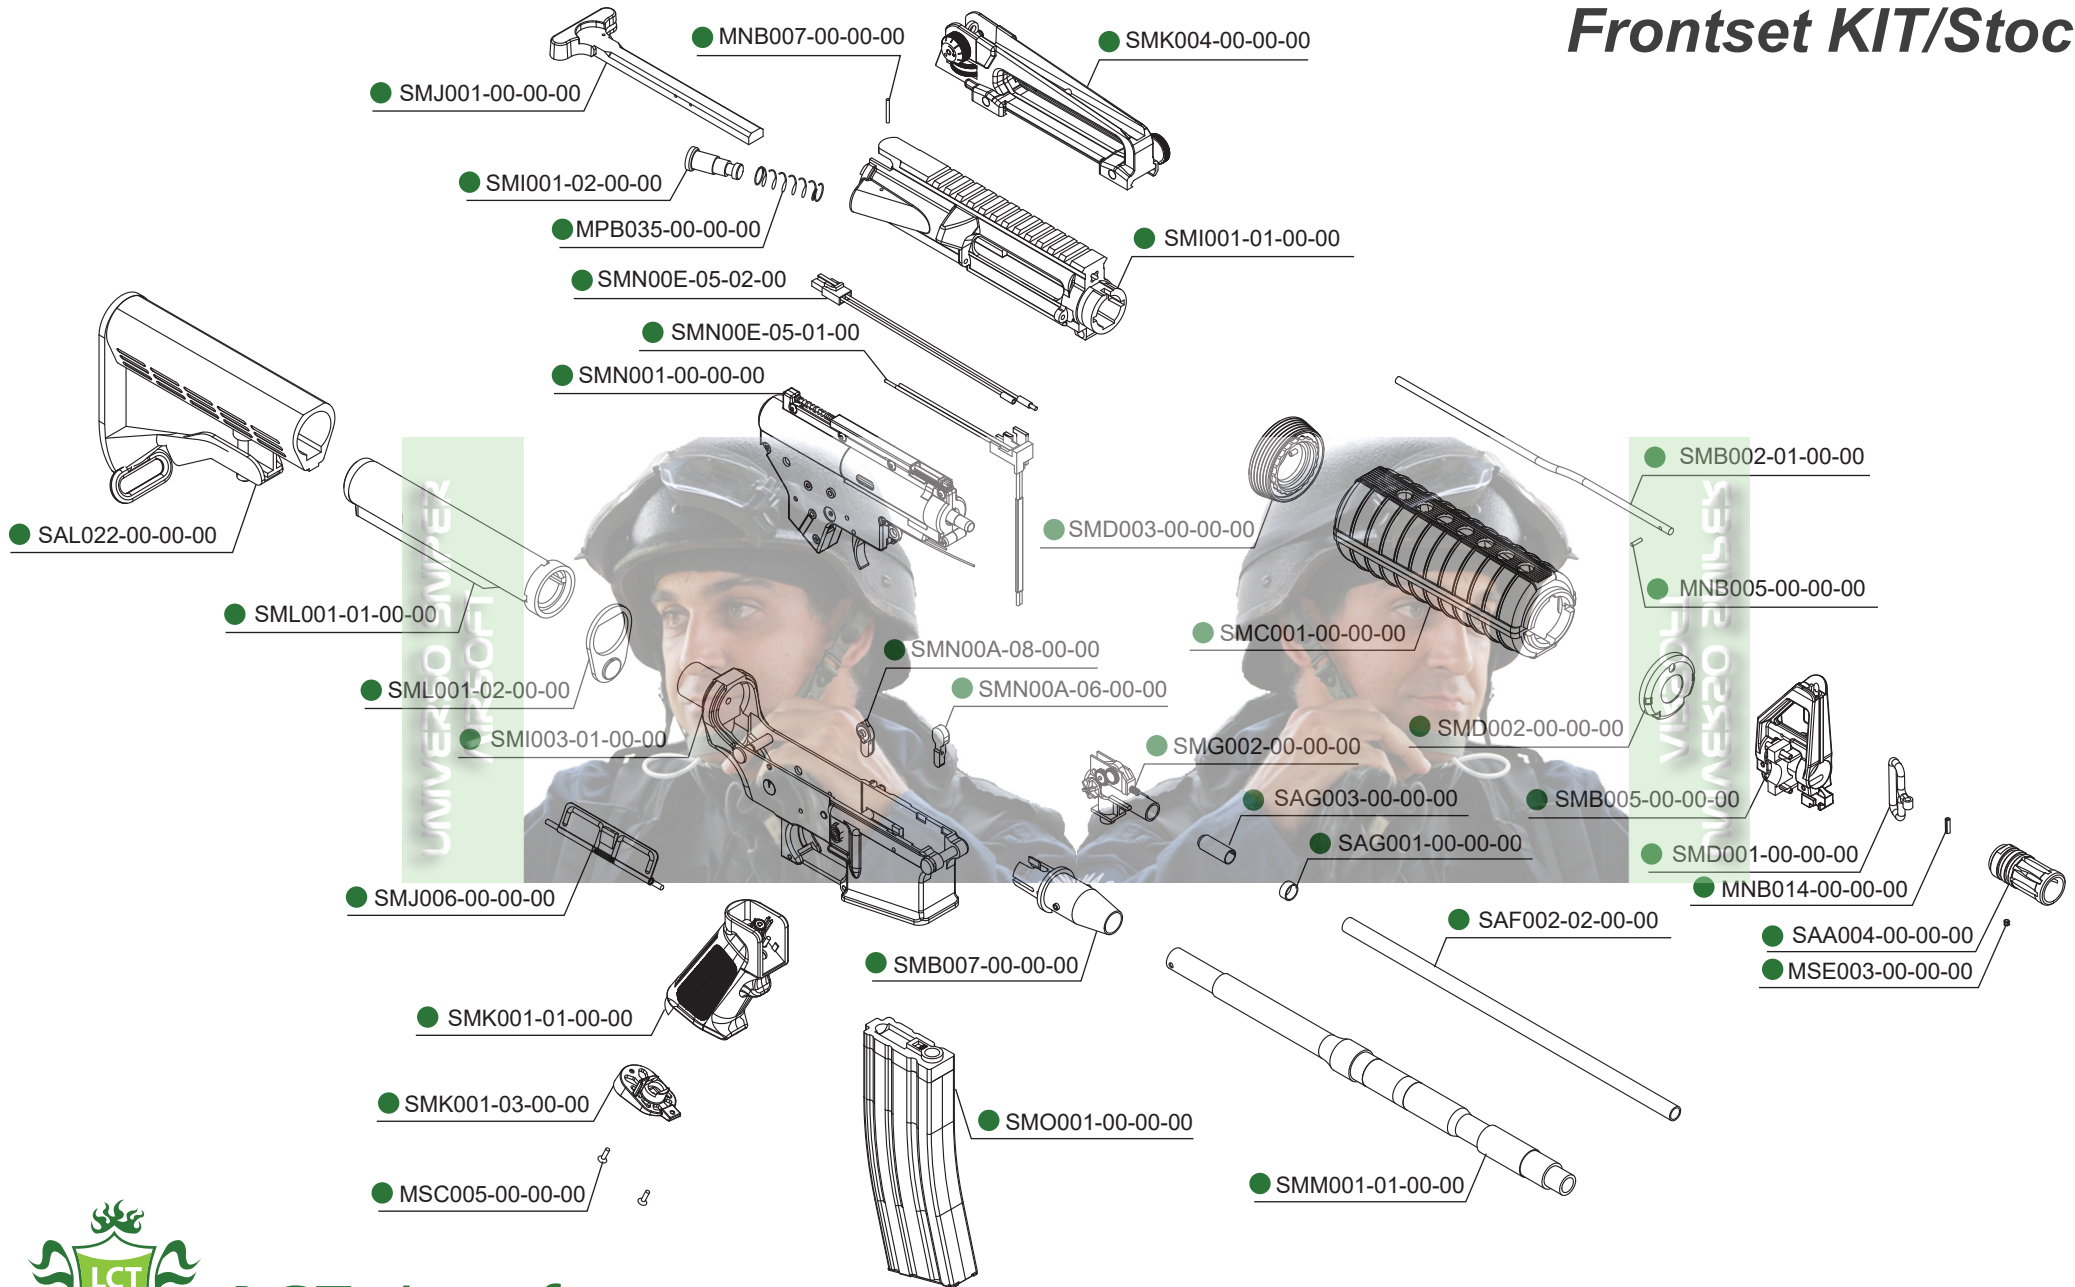

● L4-A1-SE EBB Frontset KIT/Stock

LCTairsoft