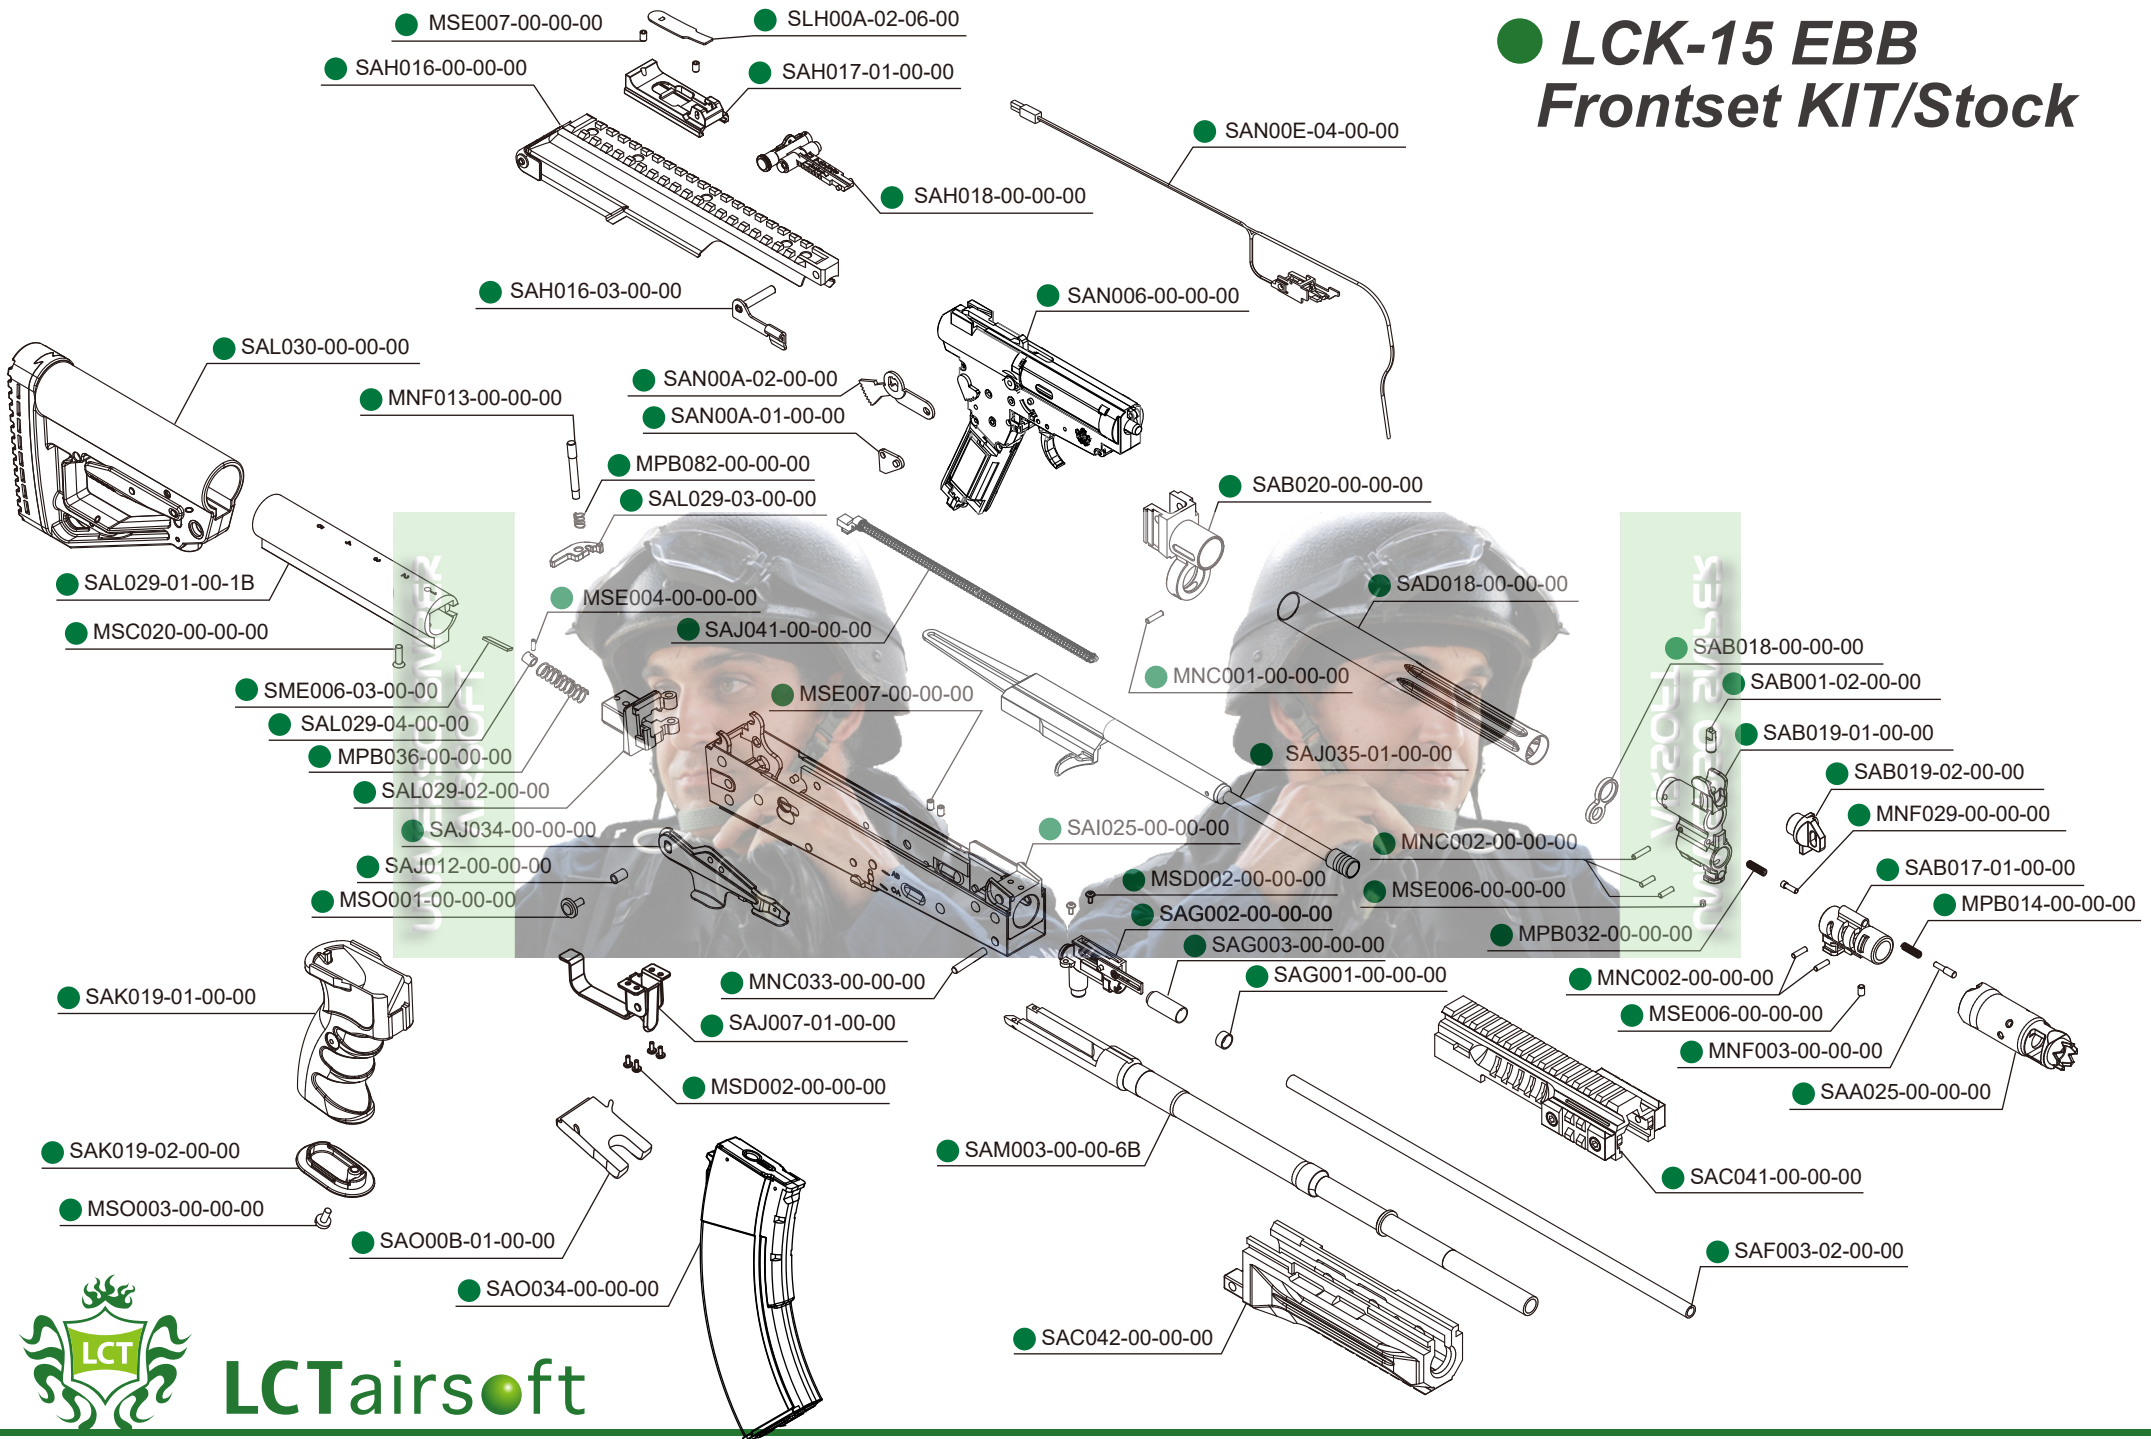

# LCK-15 EBB Frontset KIT/Stock

LCTairsoft