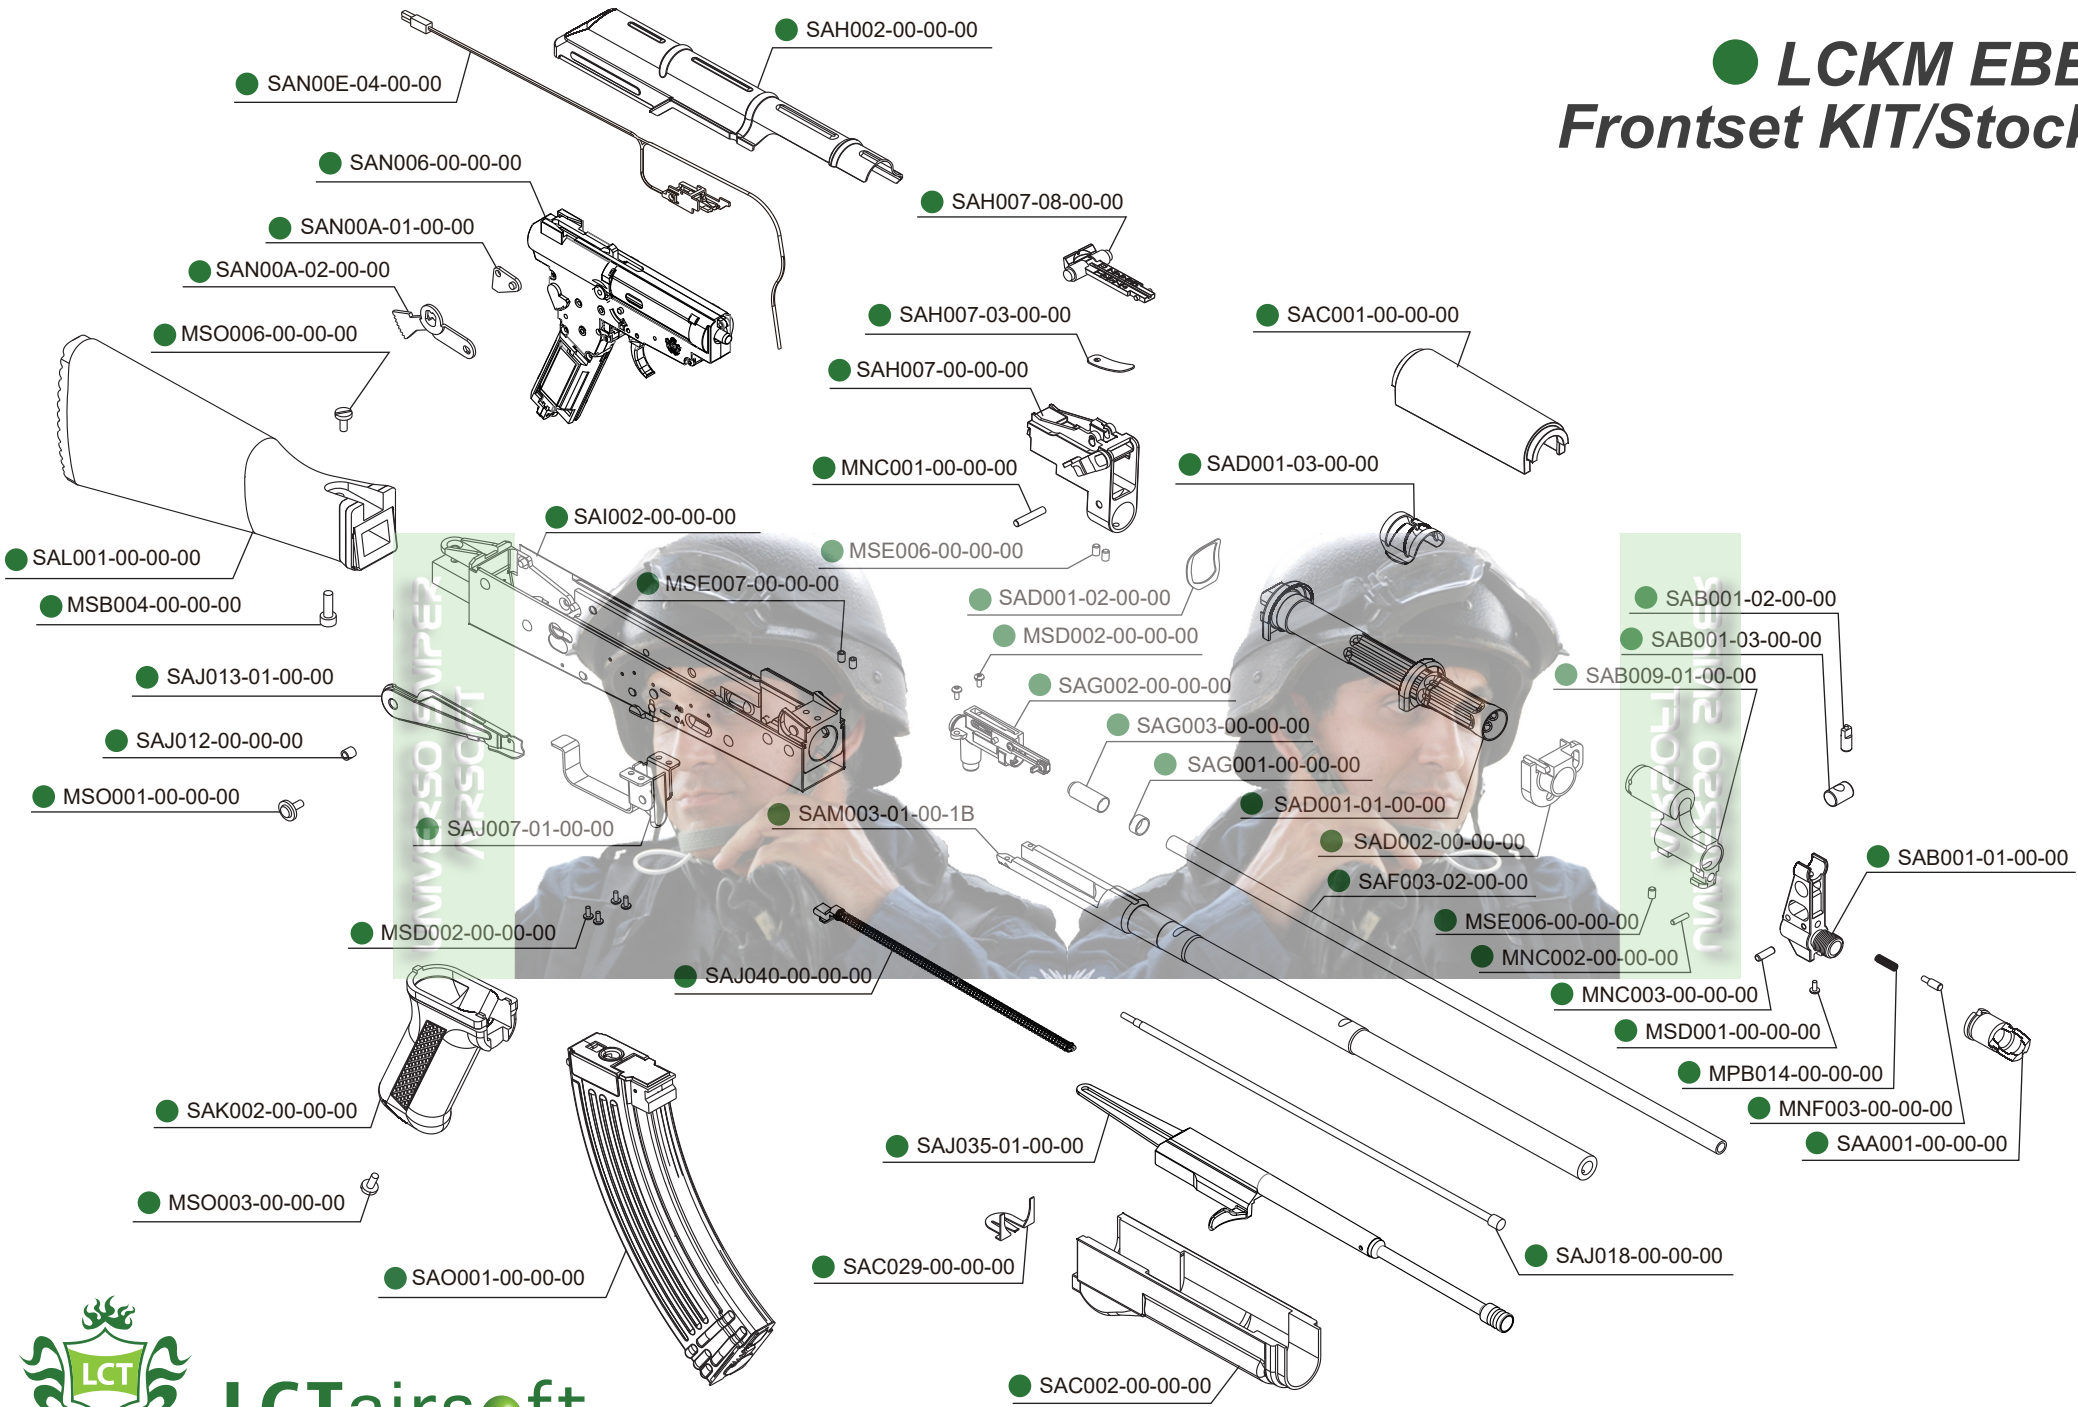

LCKM EBB Frontset KIT/Stock

LCTairsoft