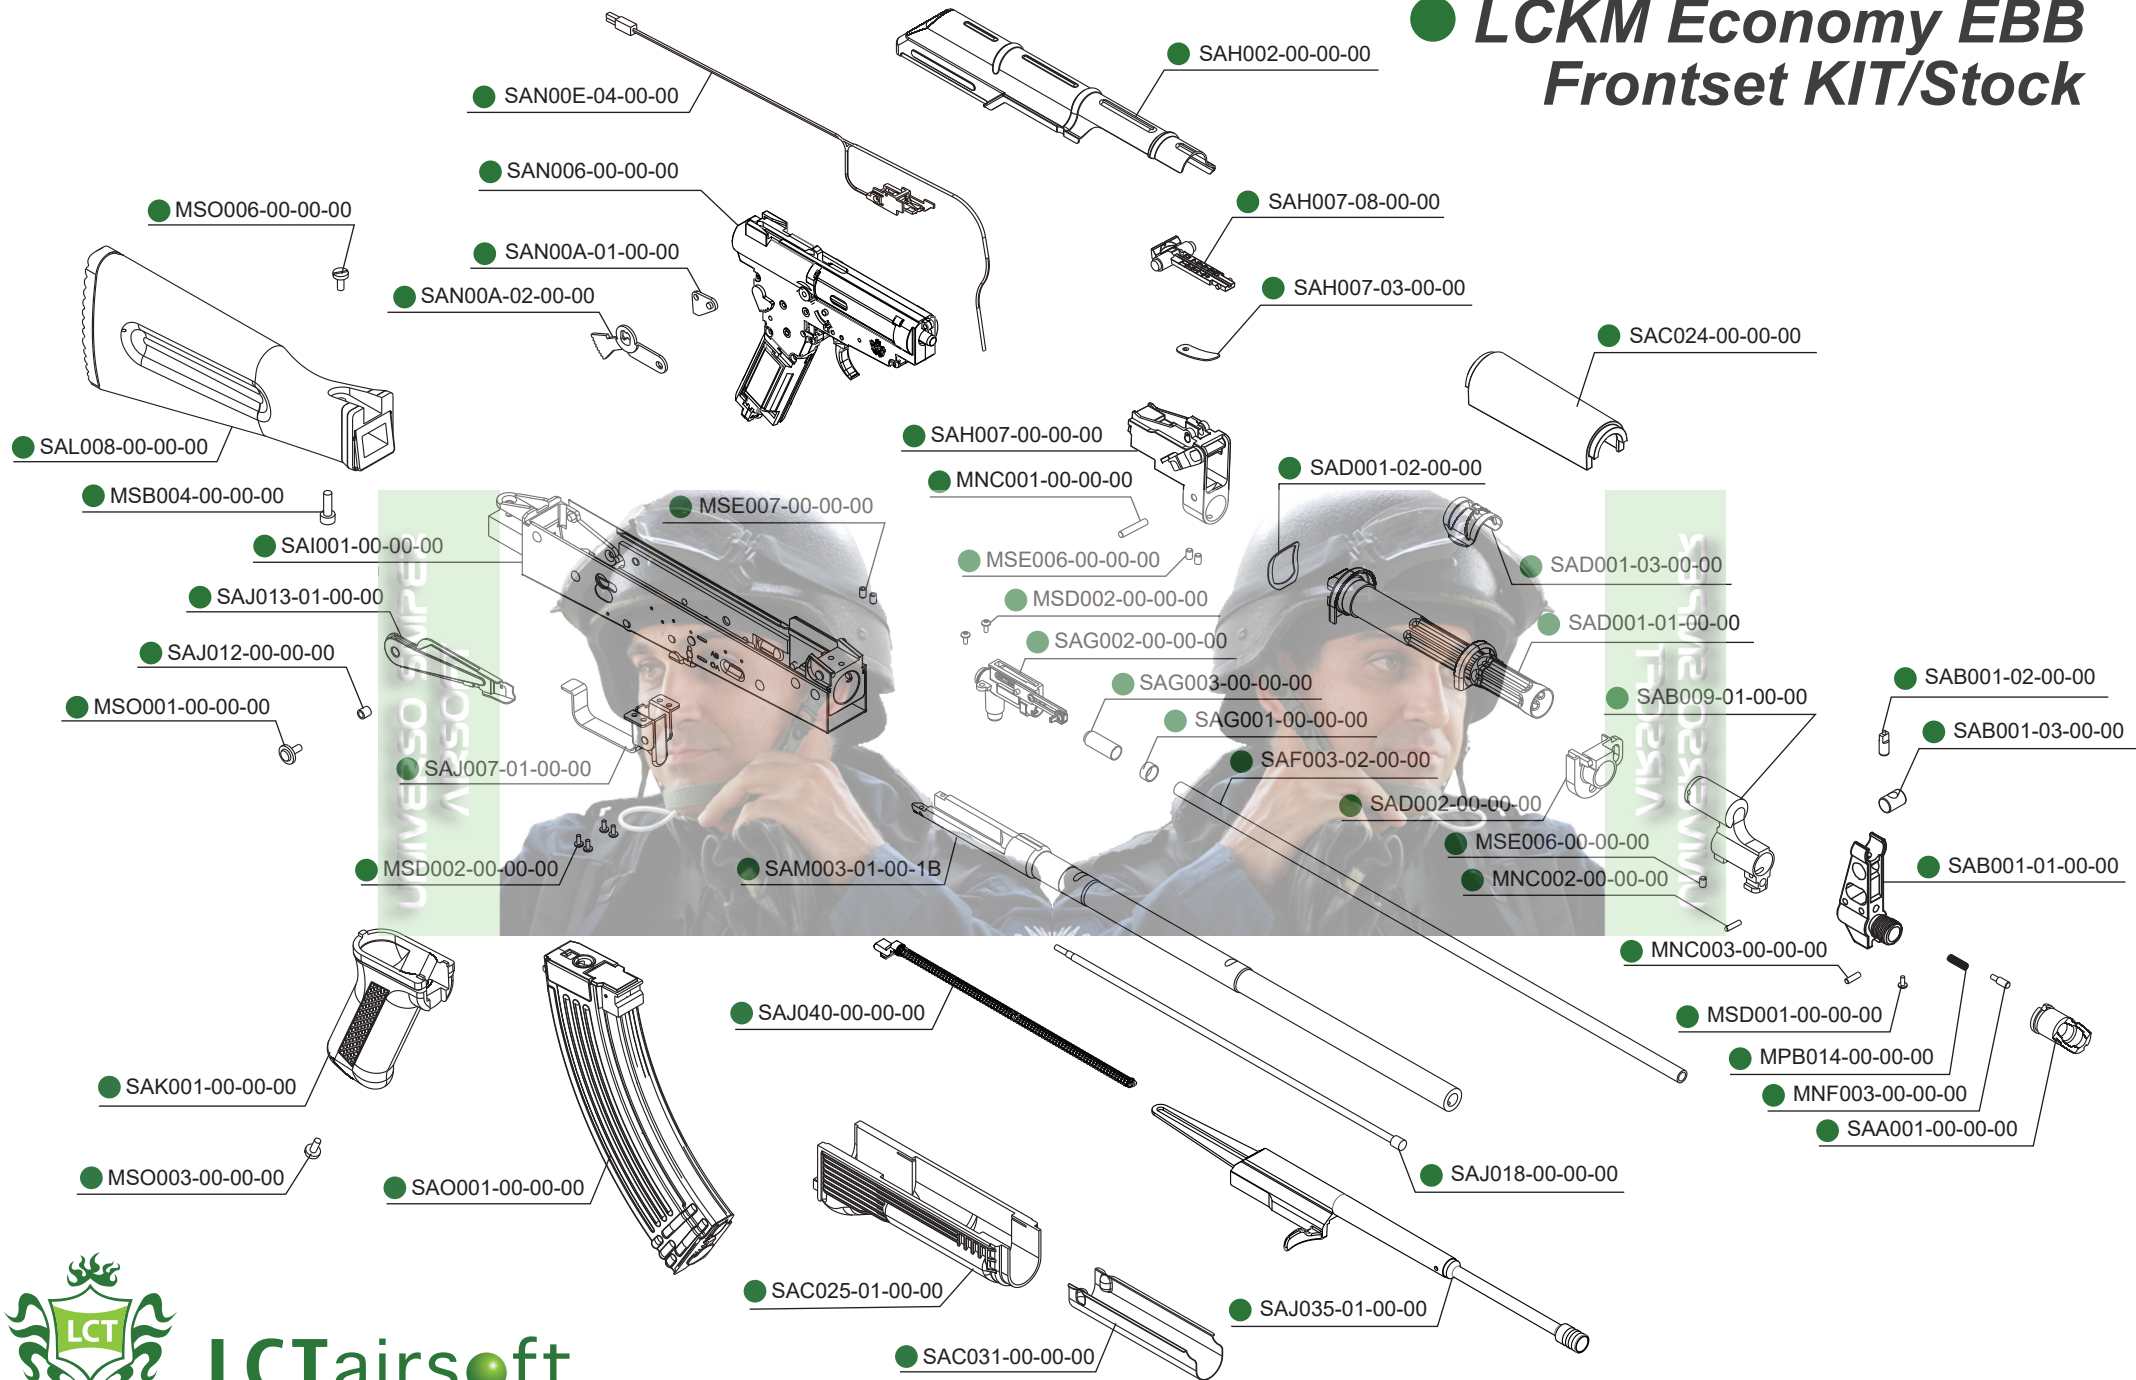

LCKM Economy EBB Frontset KIT/Stock

LCTairsoft