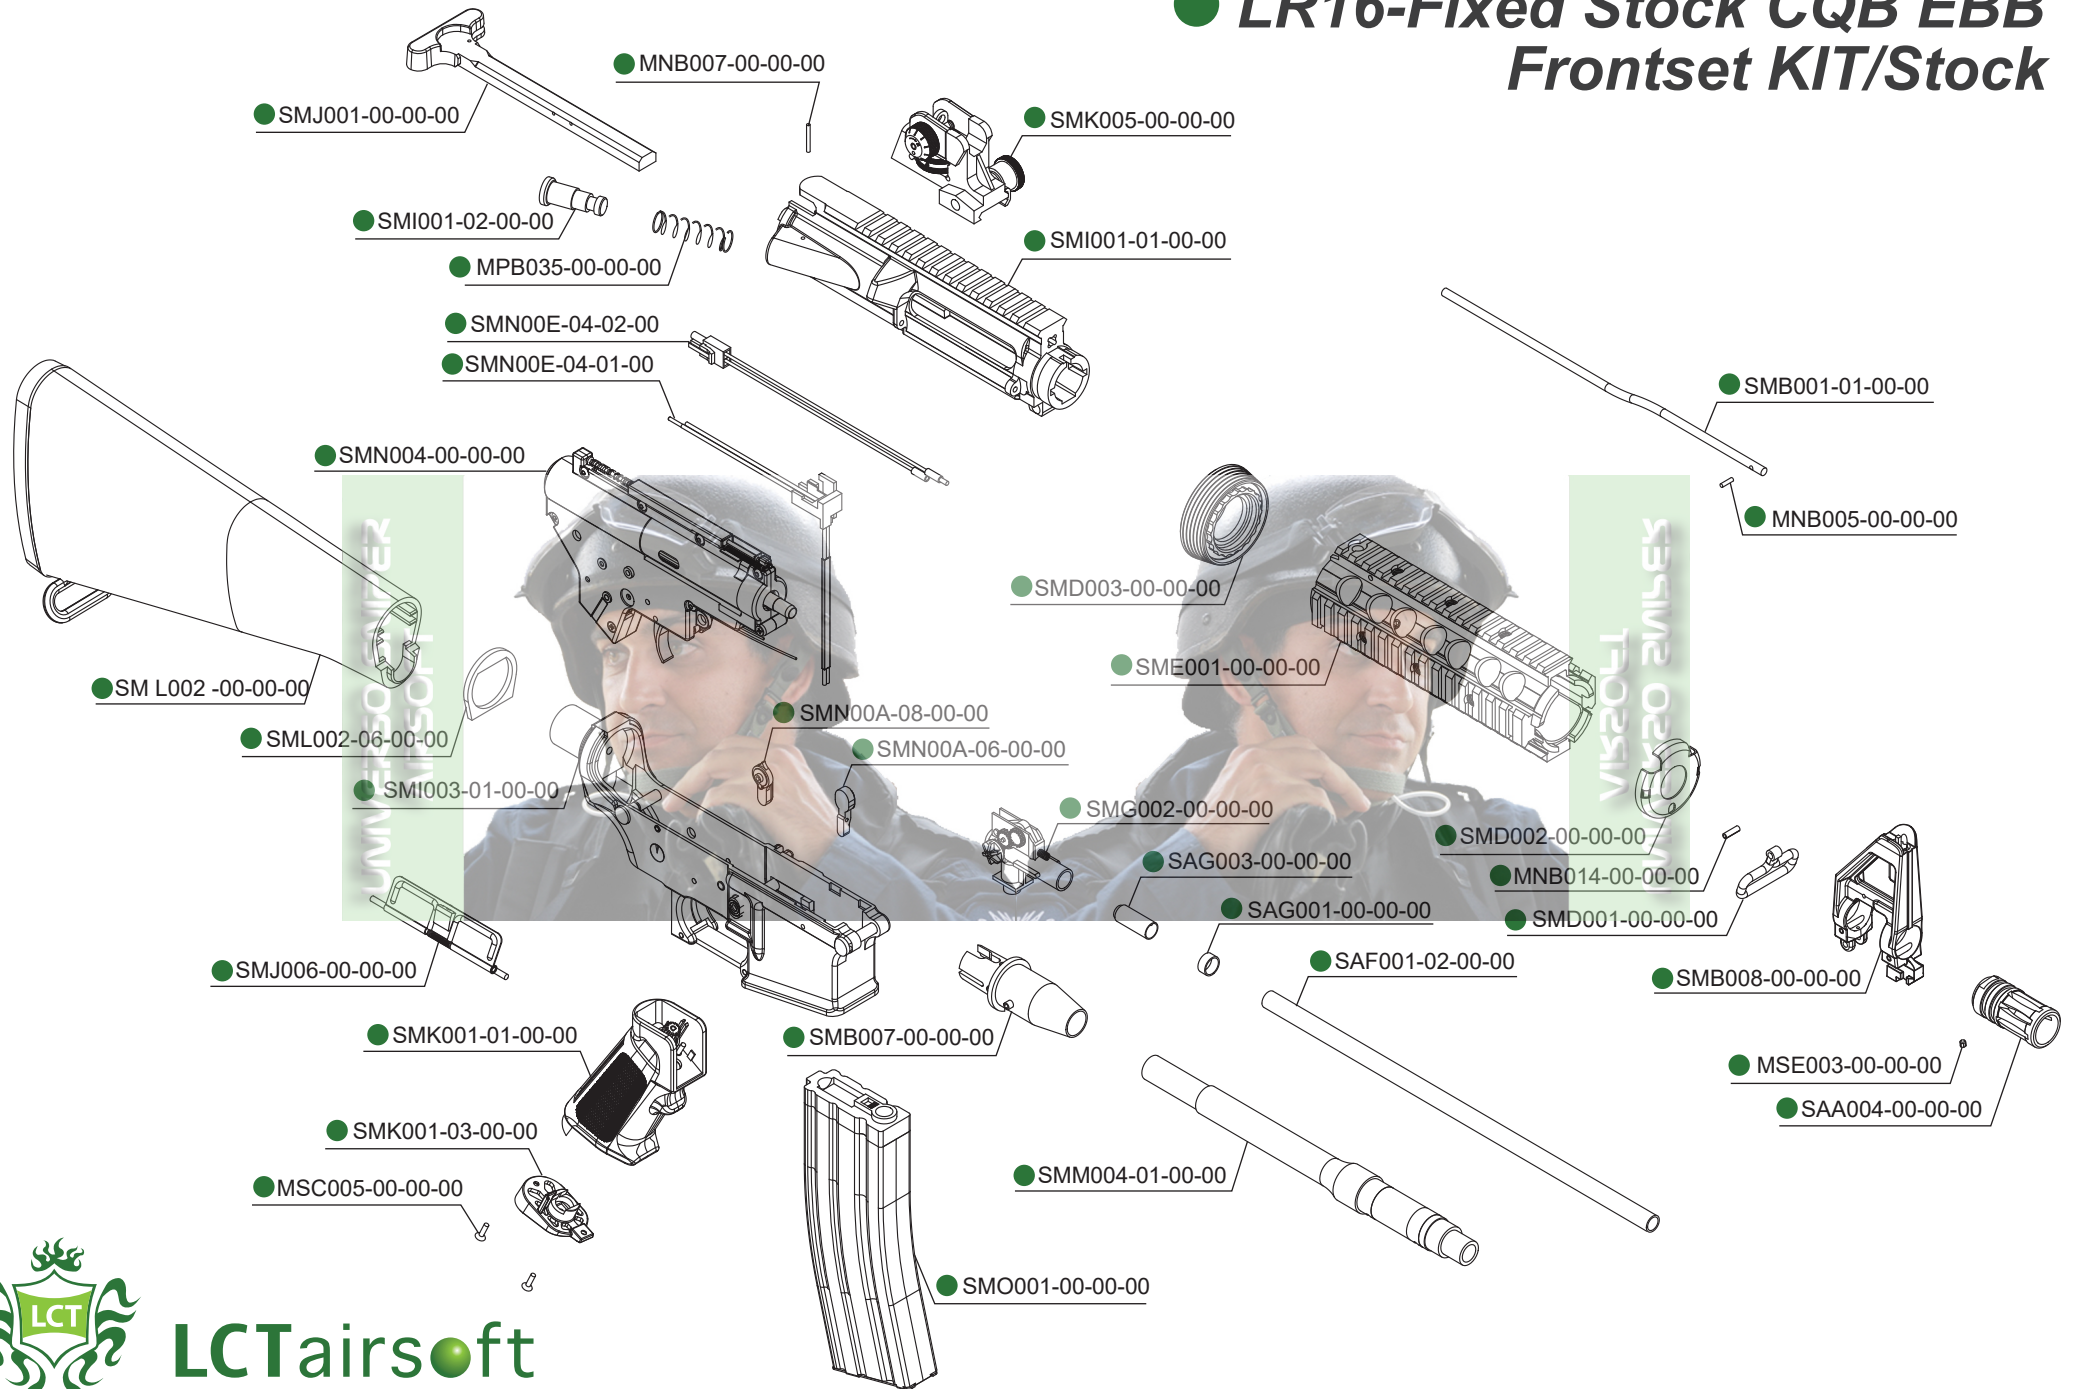

● LR16-Fixed Stock CQB EBB Frontset KIT/Stock

LCTairsoft