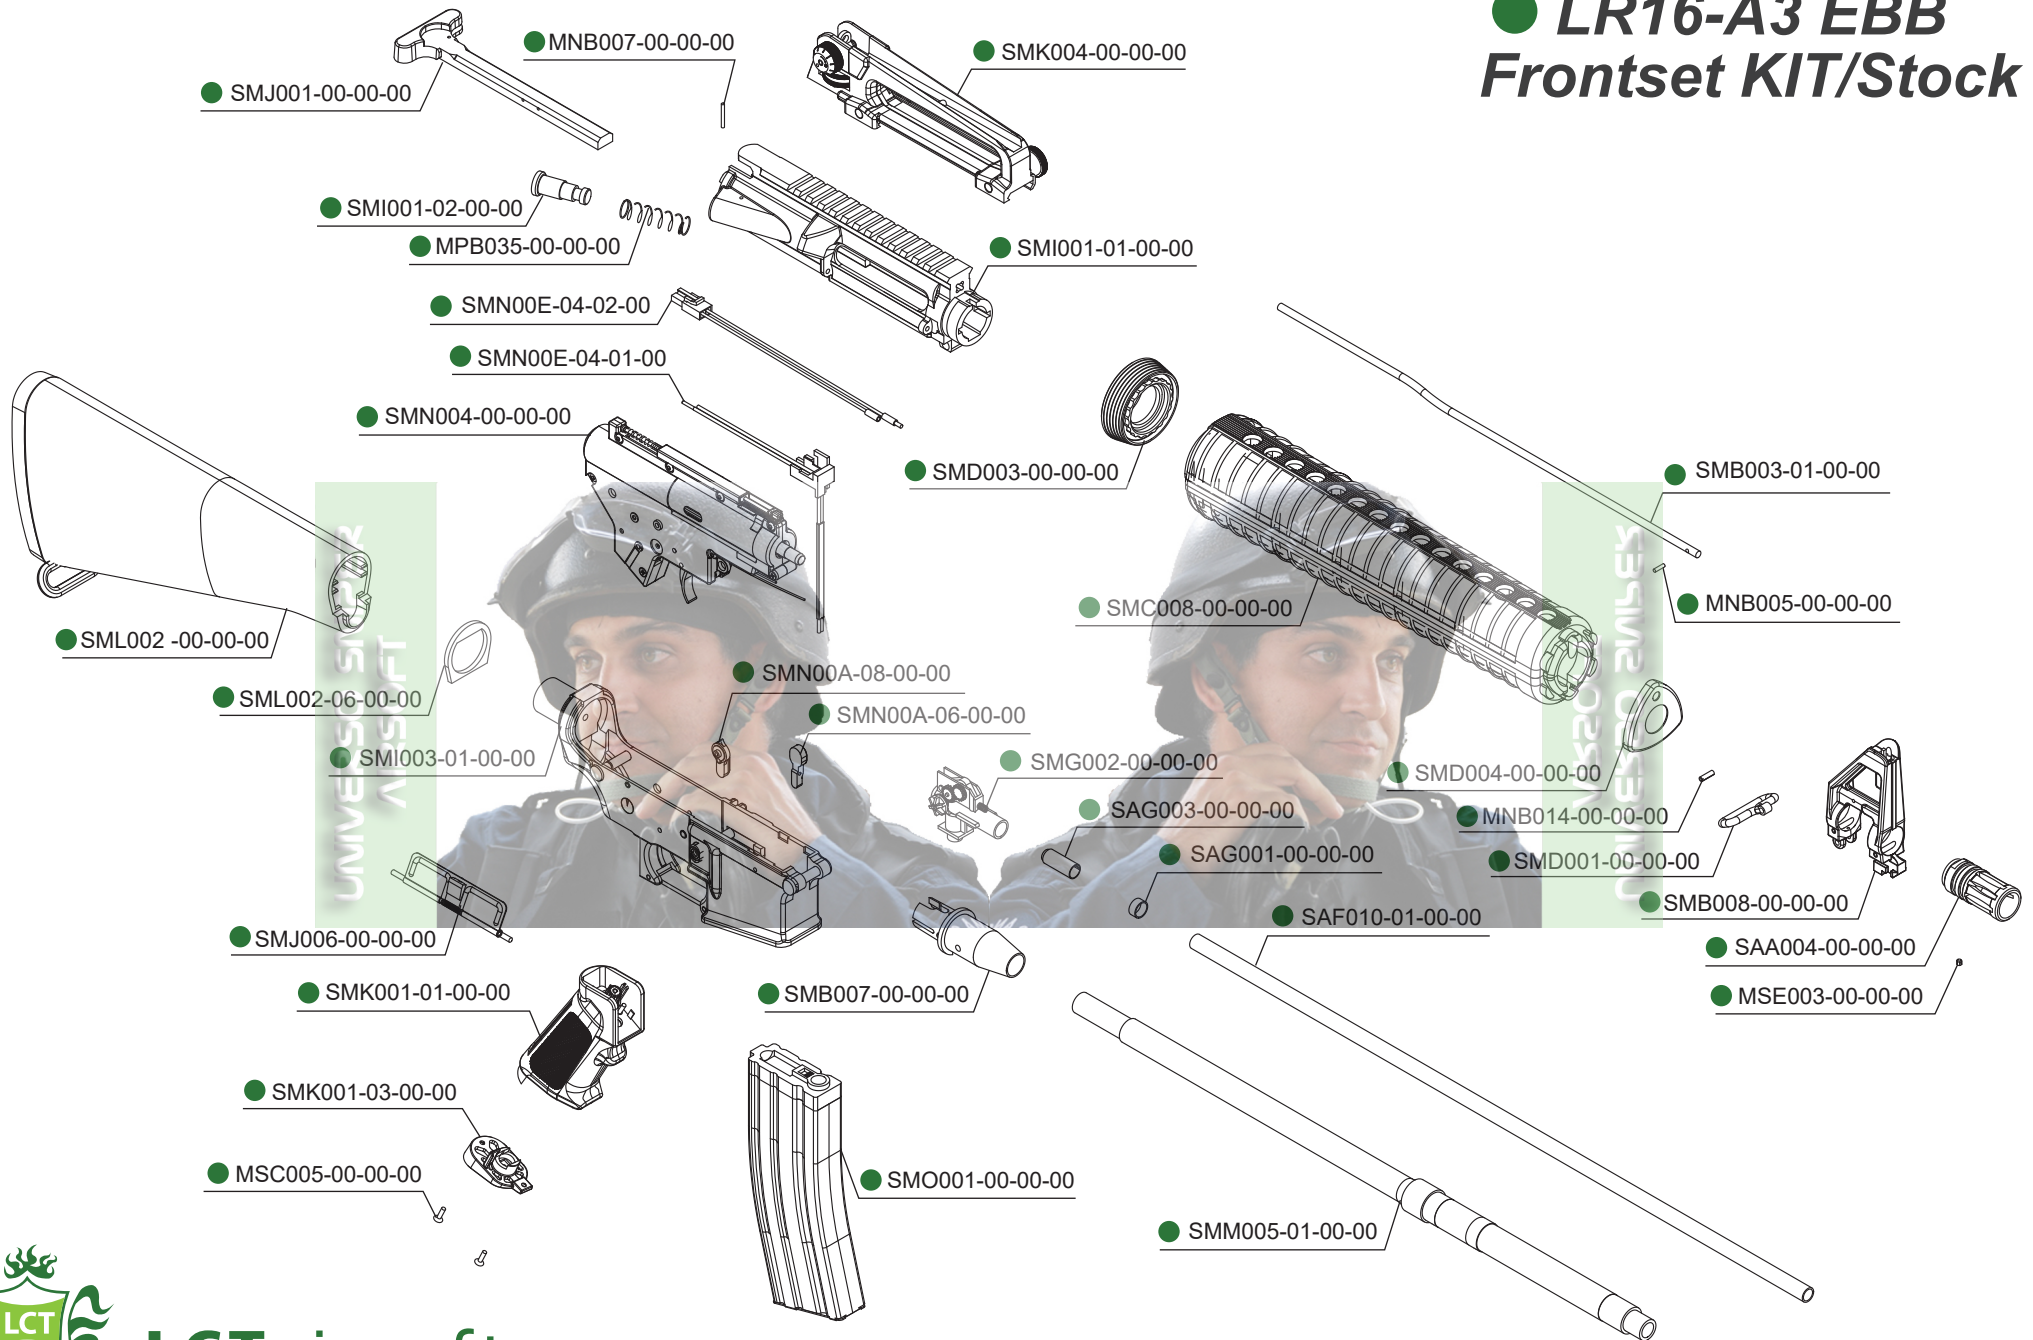

● LR16-A3 EBB Frontset KIT/Stock

LCTairsoft