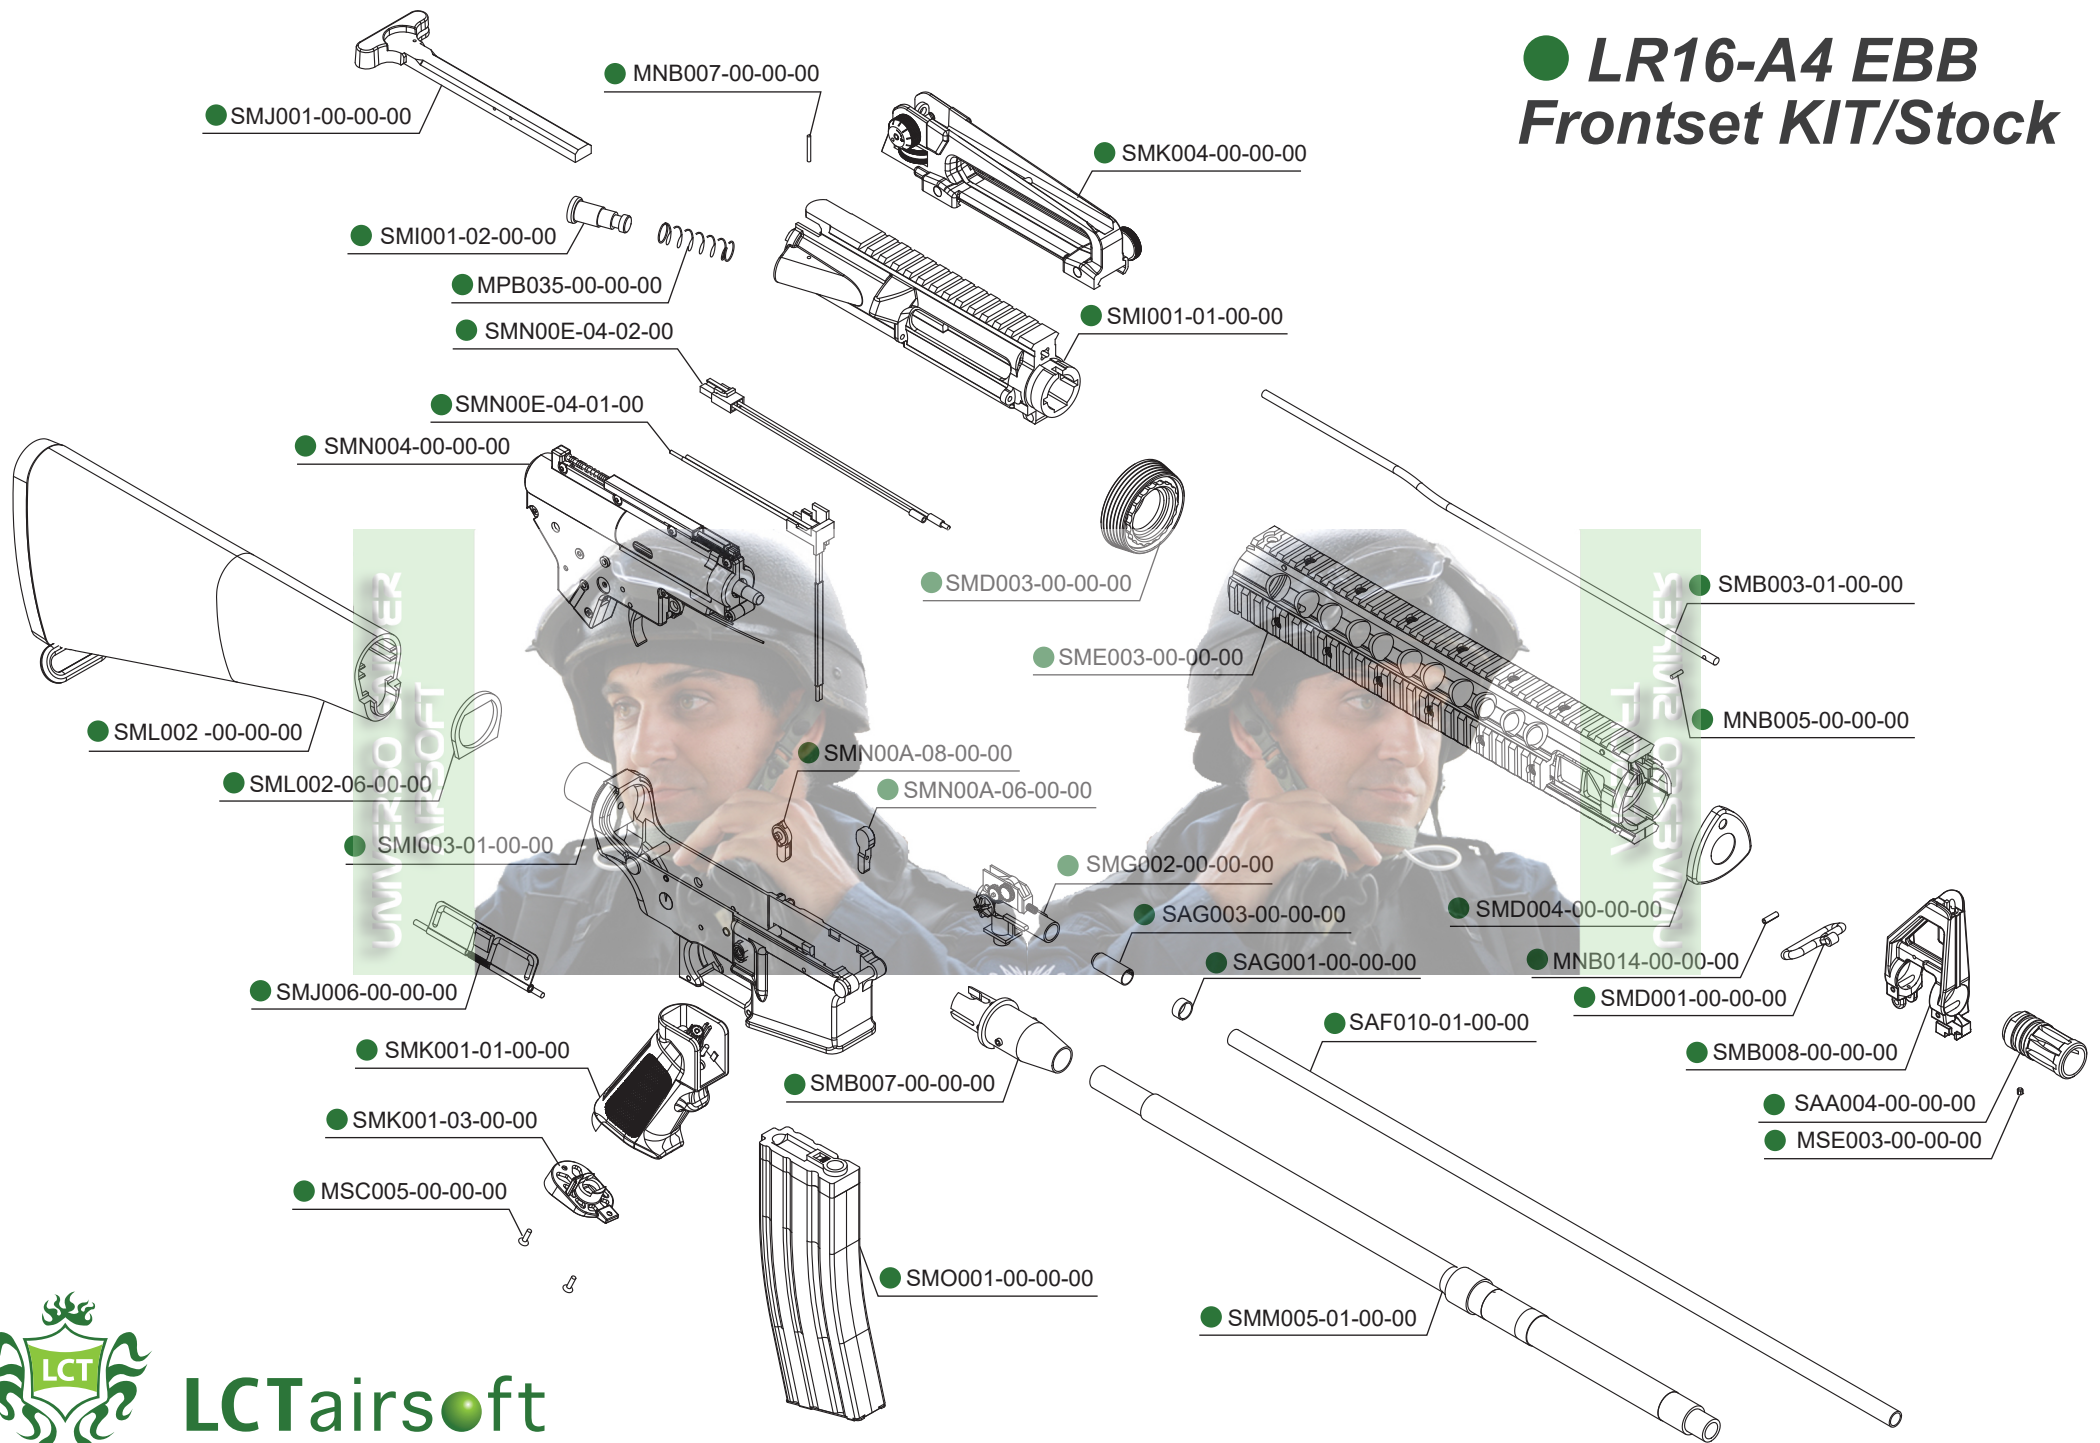

● LR16-A4 EBB Frontset KIT/Stock

LCTairsoft