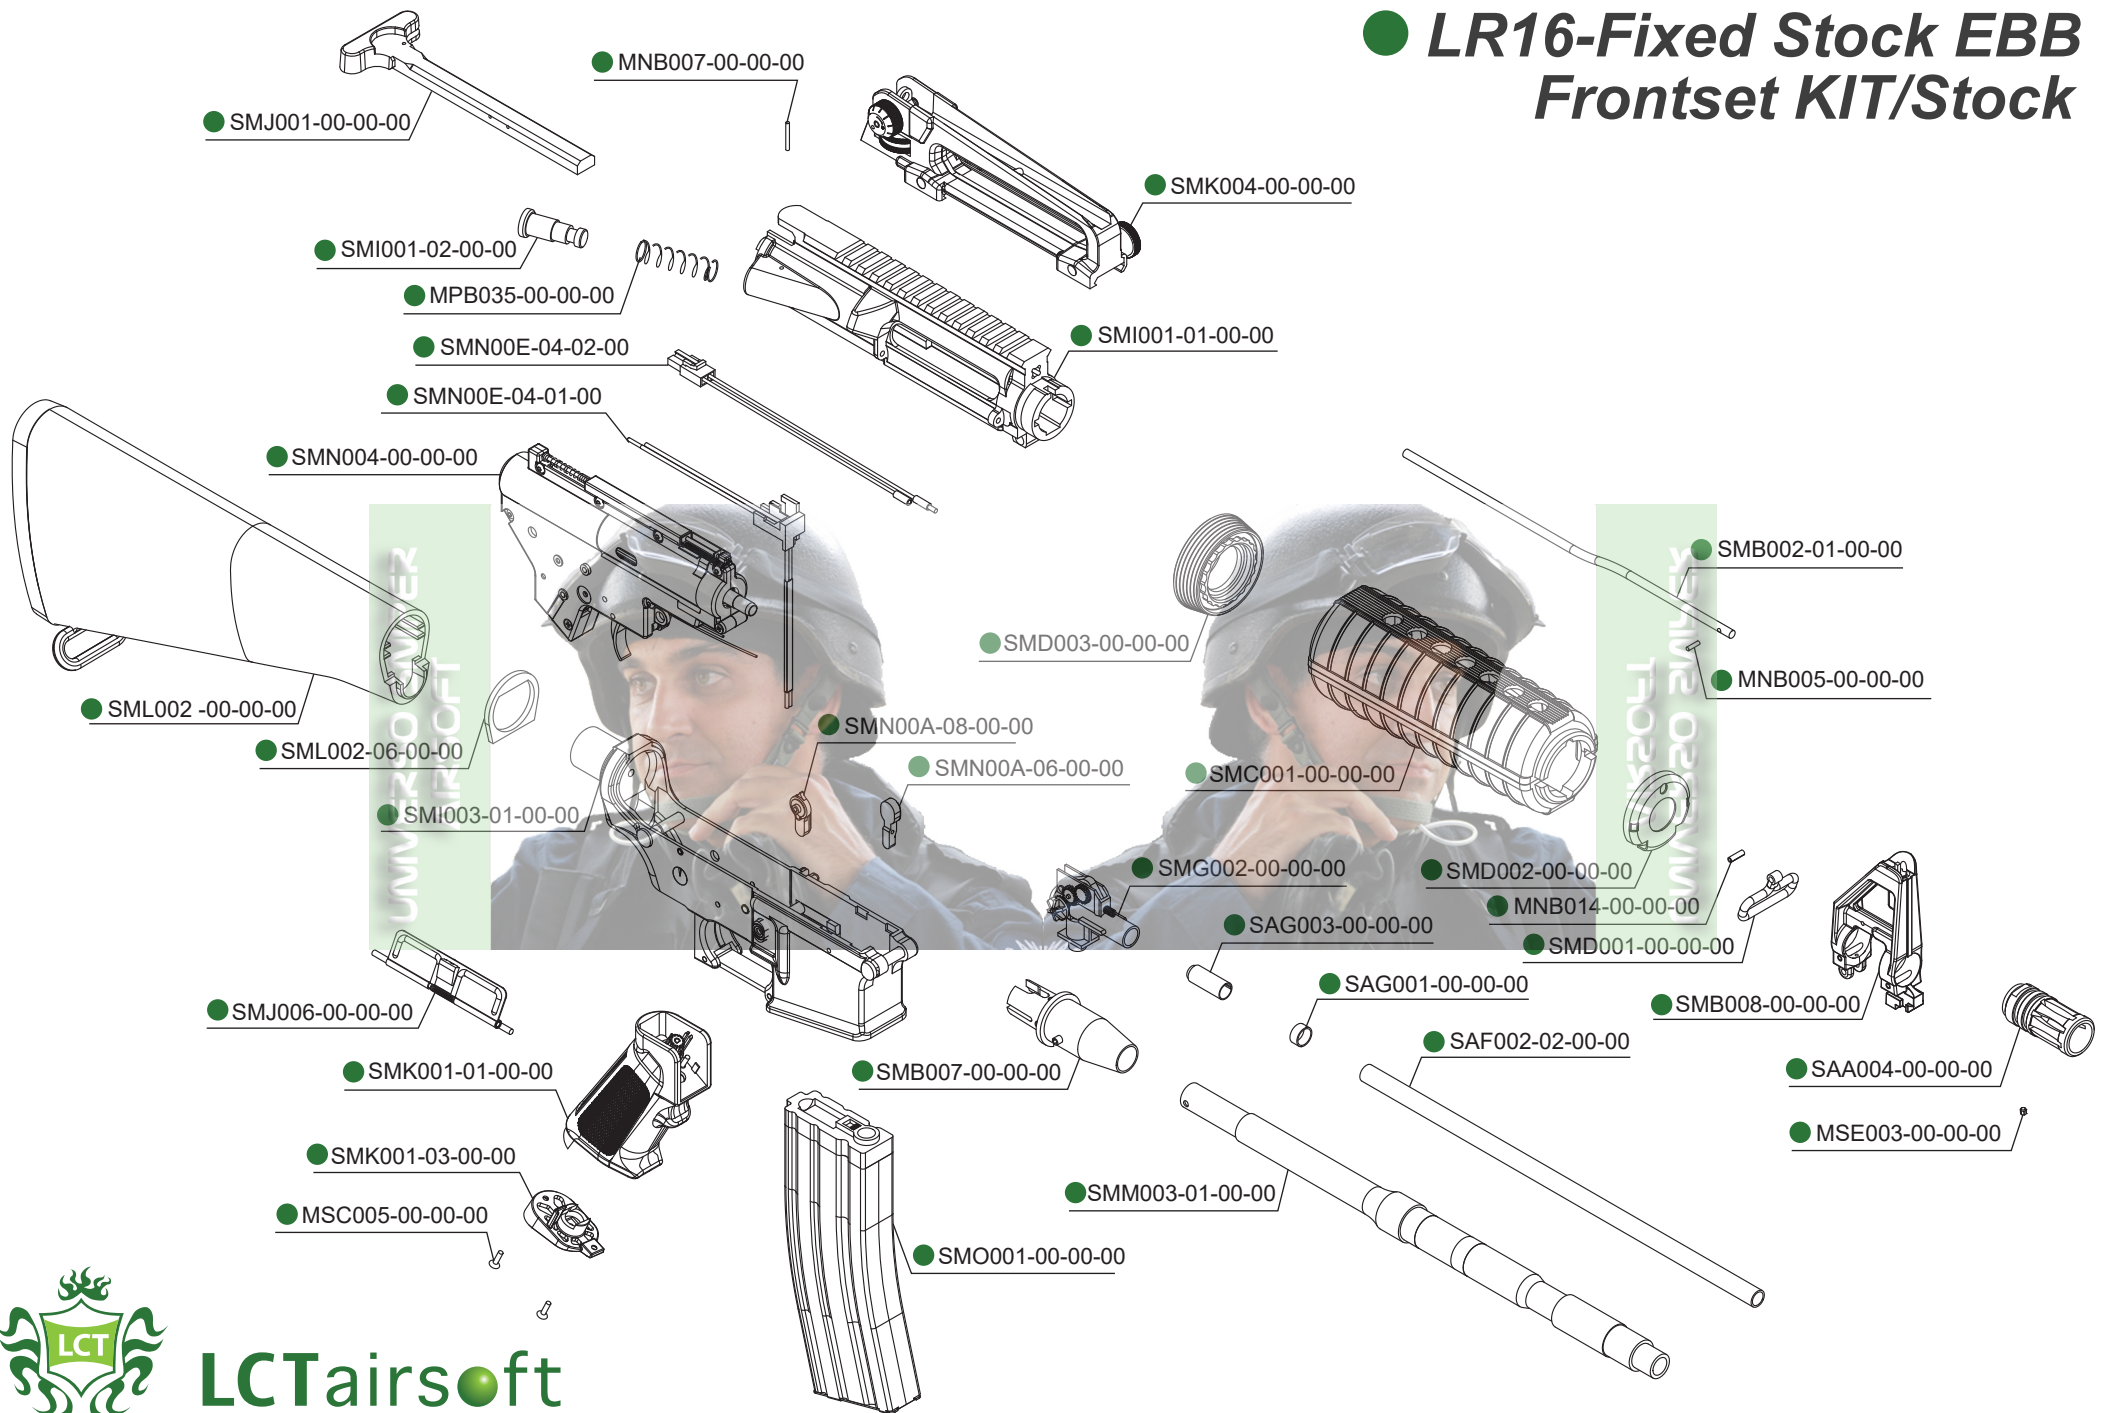

● LR16-Fixed Stock EBB Frontset KIT/Stock

LCTairsoft