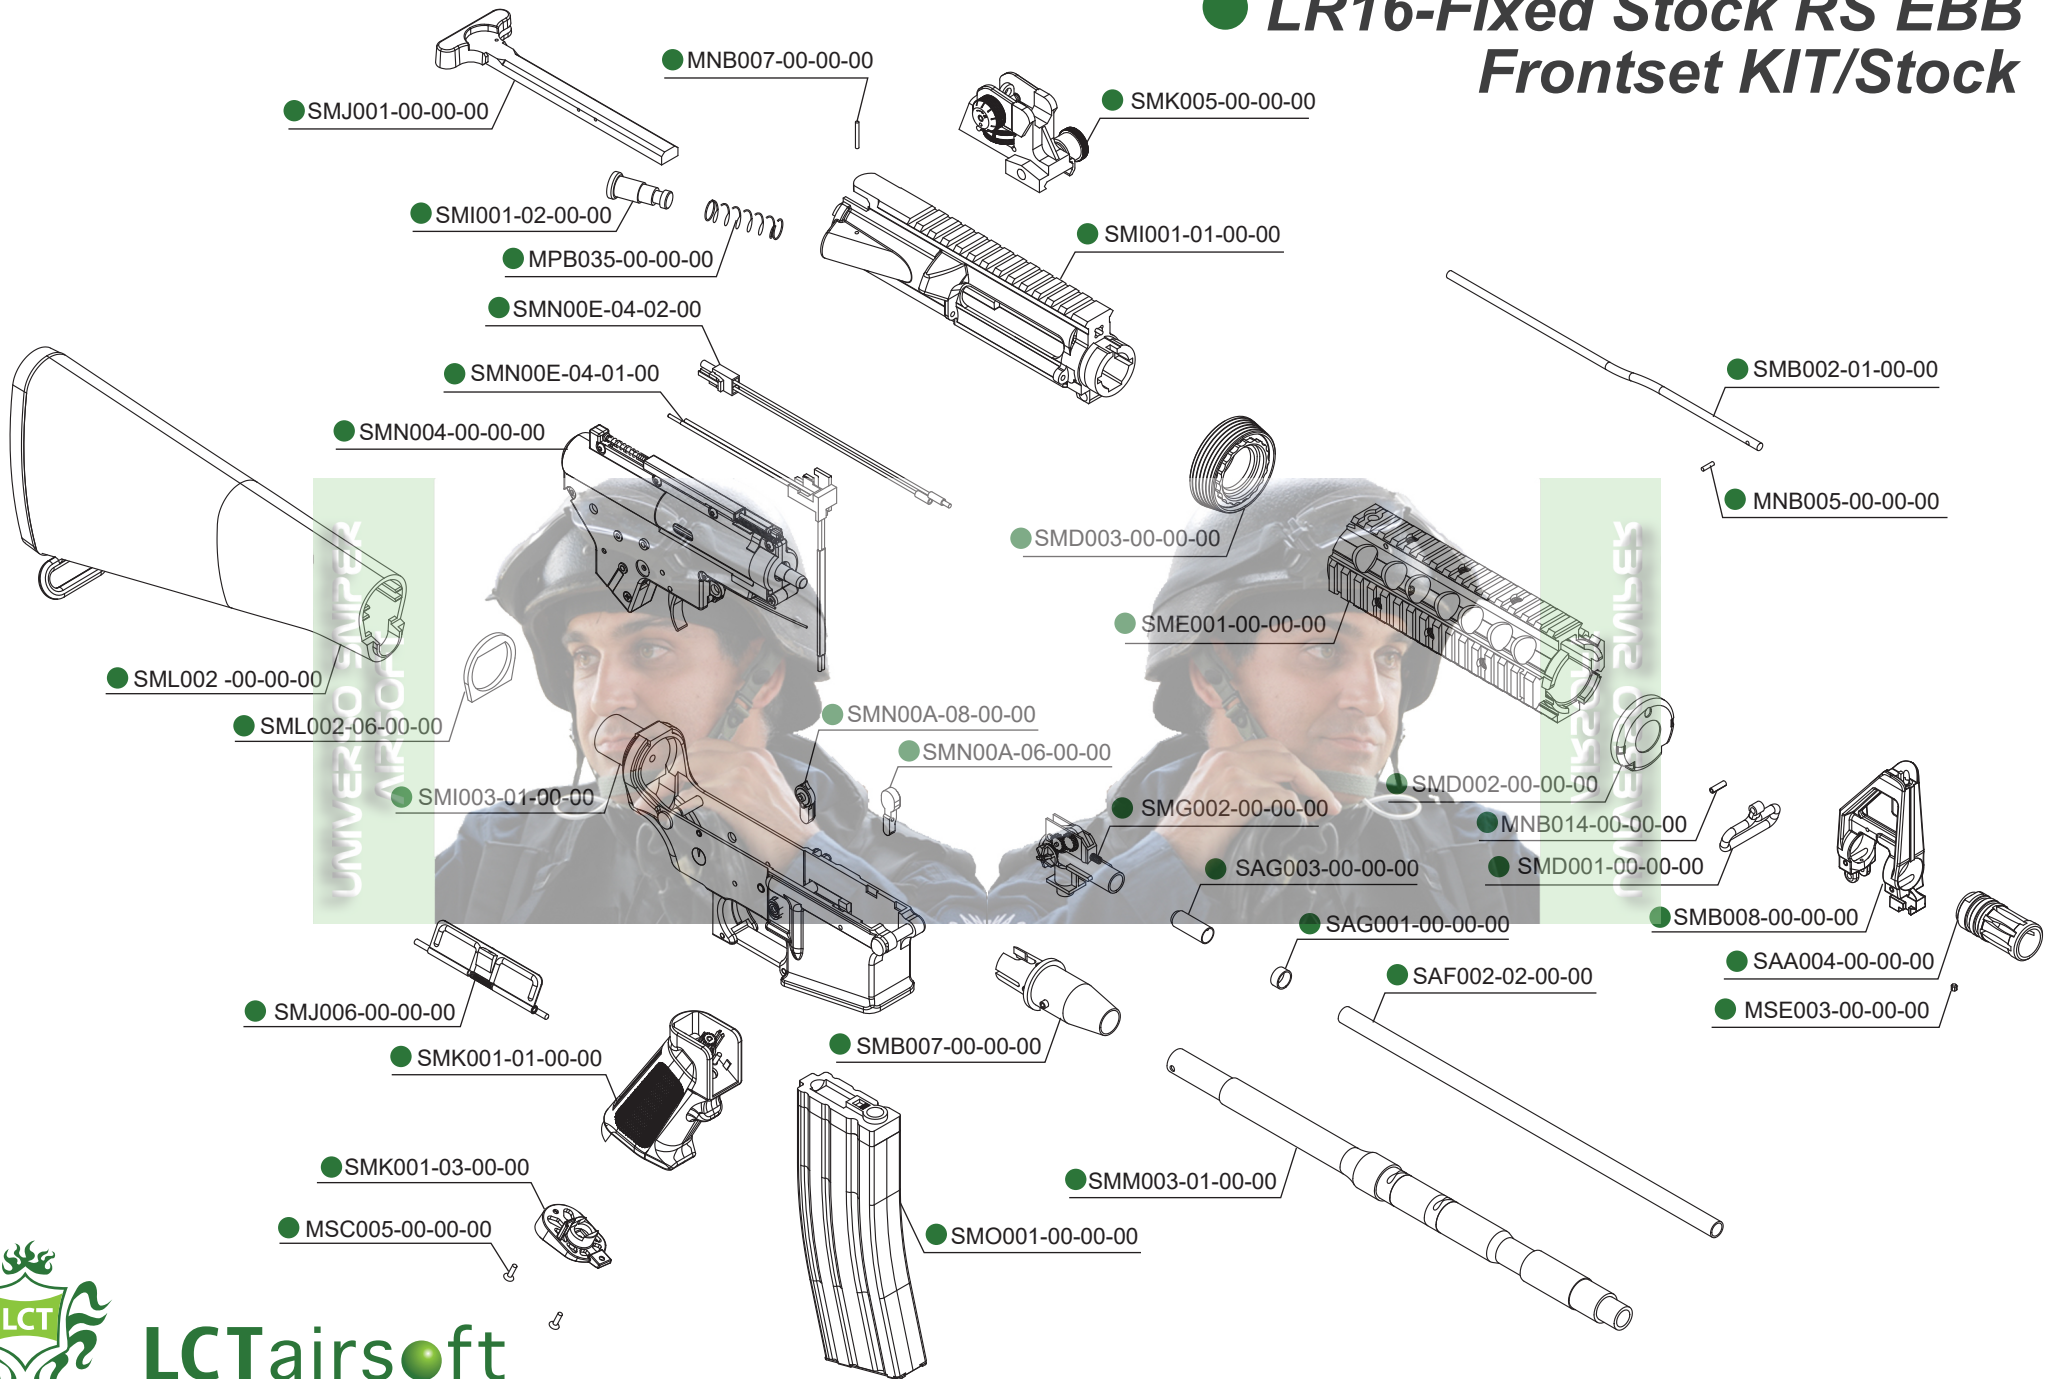

# ● LR16-Fixed Stock RS EBB Frontset KIT/Stock

LCTairsoft