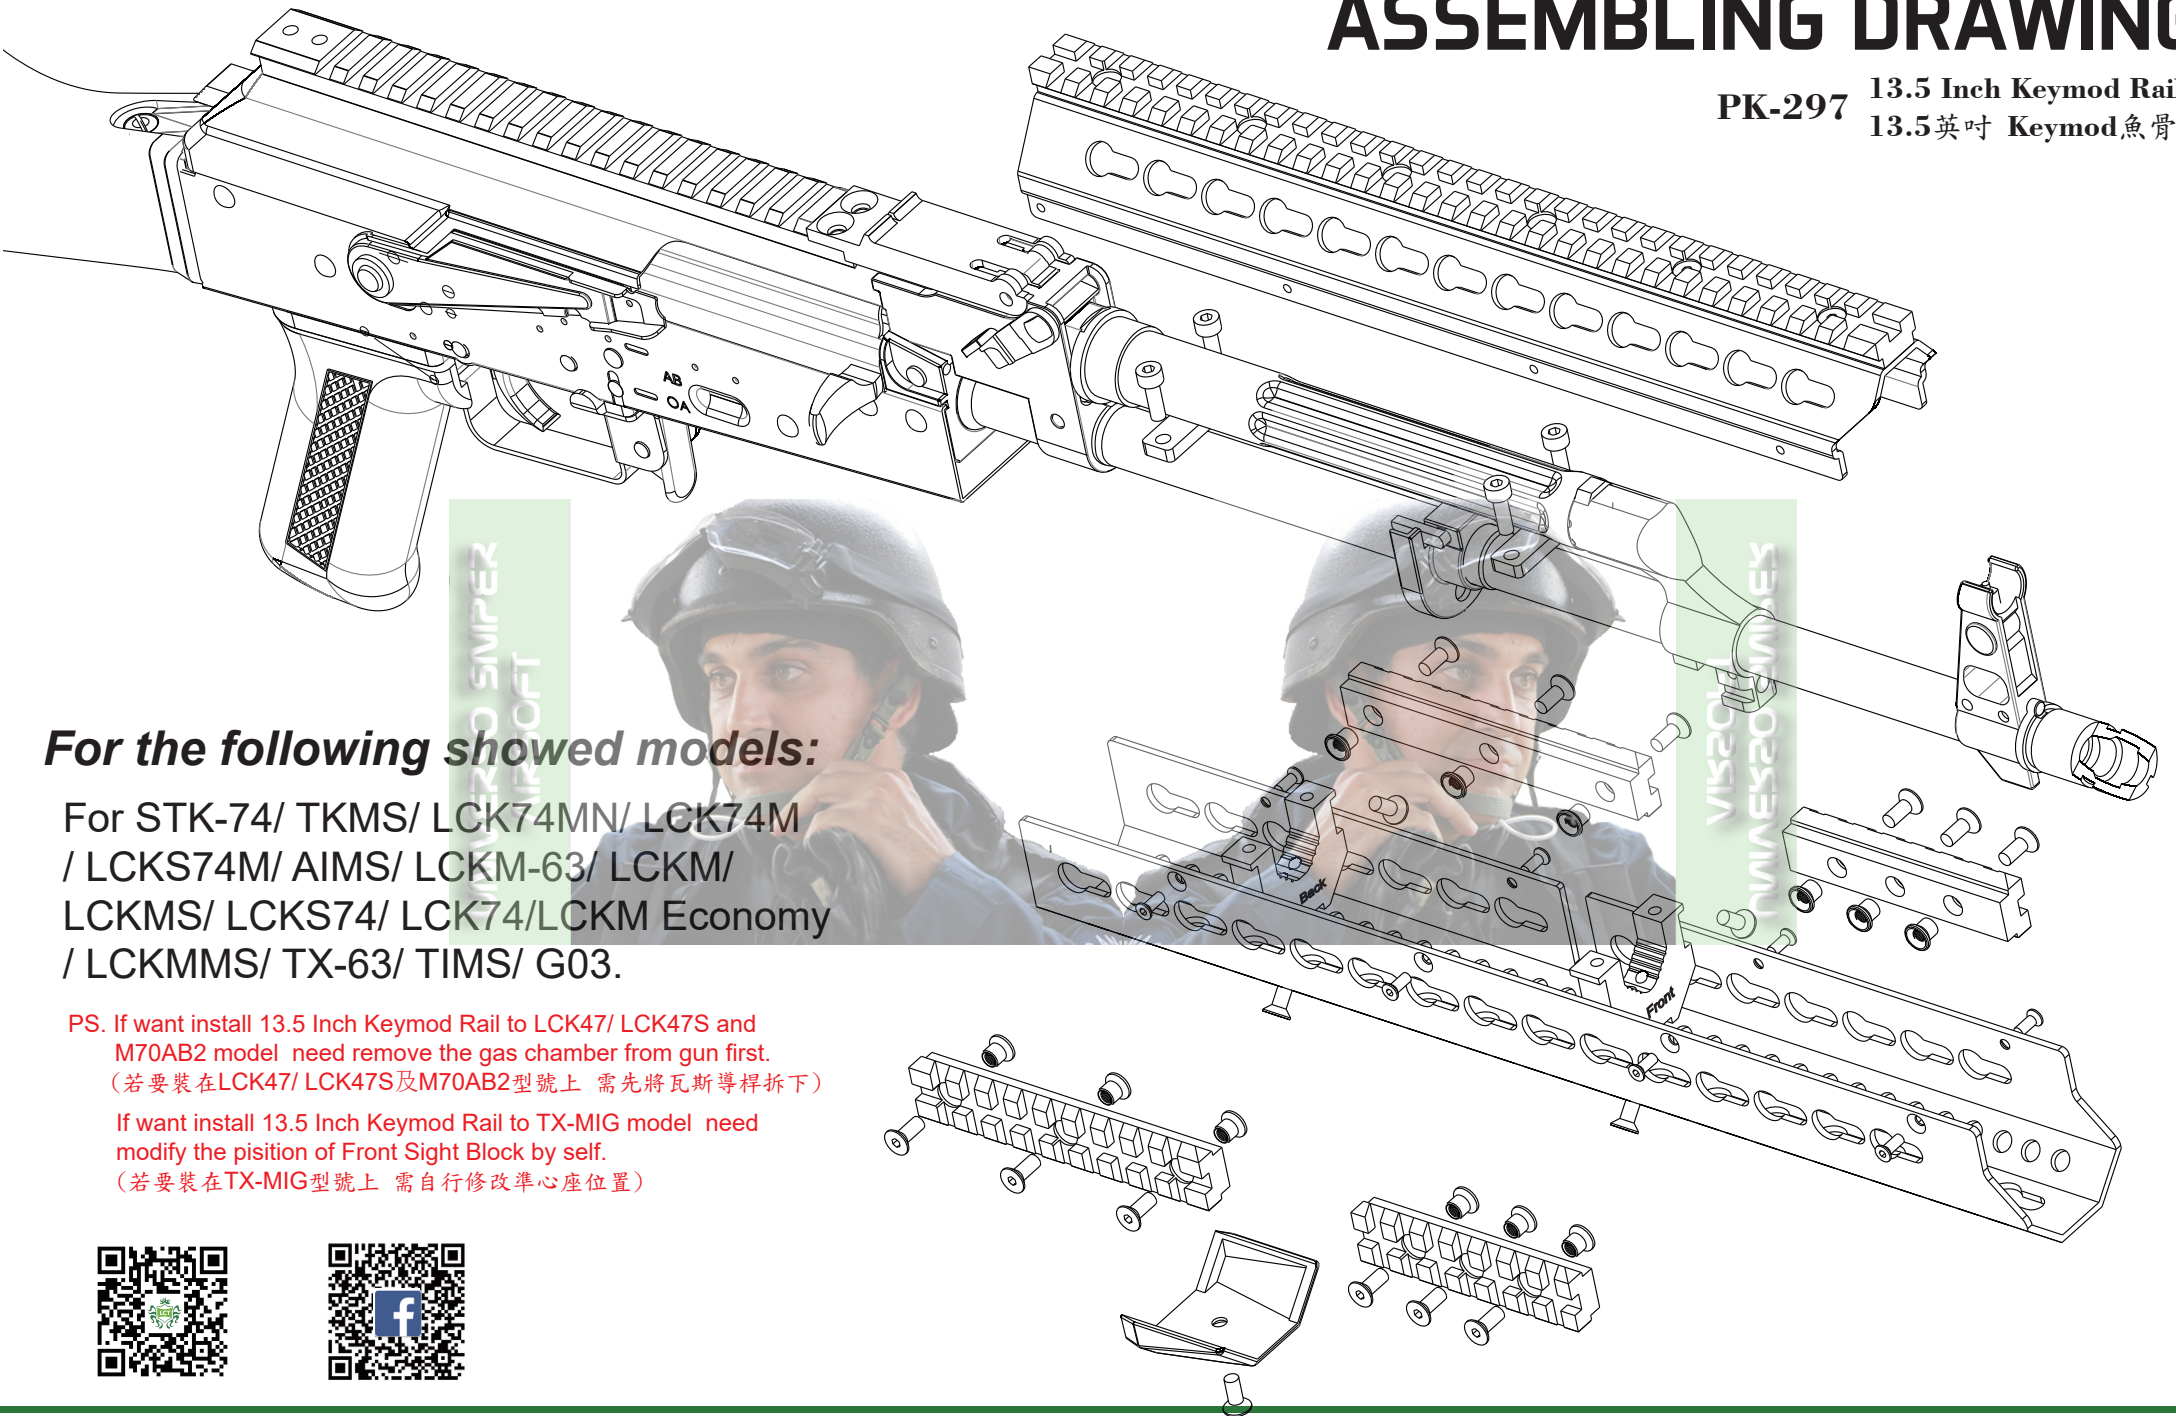

ASSEMBLING DRAWING

PK-297 13.5 Inch Keymod Rail
13.5英寸 Keymod魚骨

For the following showed models:

For STK-74/ TKMS/ LCK74MN/ LCK74M
/ LCKS74M/ AIMS/ LCKM-63/ LCKM/
LCKMS/ LCKS74/ LCK74/LCKM Economy
/ LCKMMS/ TX-63/ TIMS/ G03.

PS. If want install 13.5 Inch Keymod Rail to LCK47/ LCK47S and
M70AB2 model need remove the gas chamber from gun first.
(若要裝在LCK47/ LCK47S及M70AB2型號上 需先將瓦斯導桿拆下)

If want install 13.5 Inch Keymod Rail to TX-MIG model need
modify the position of Front Sight Block by self.
(若要裝在TX-MIG型號上 需自行修改準心座位置)