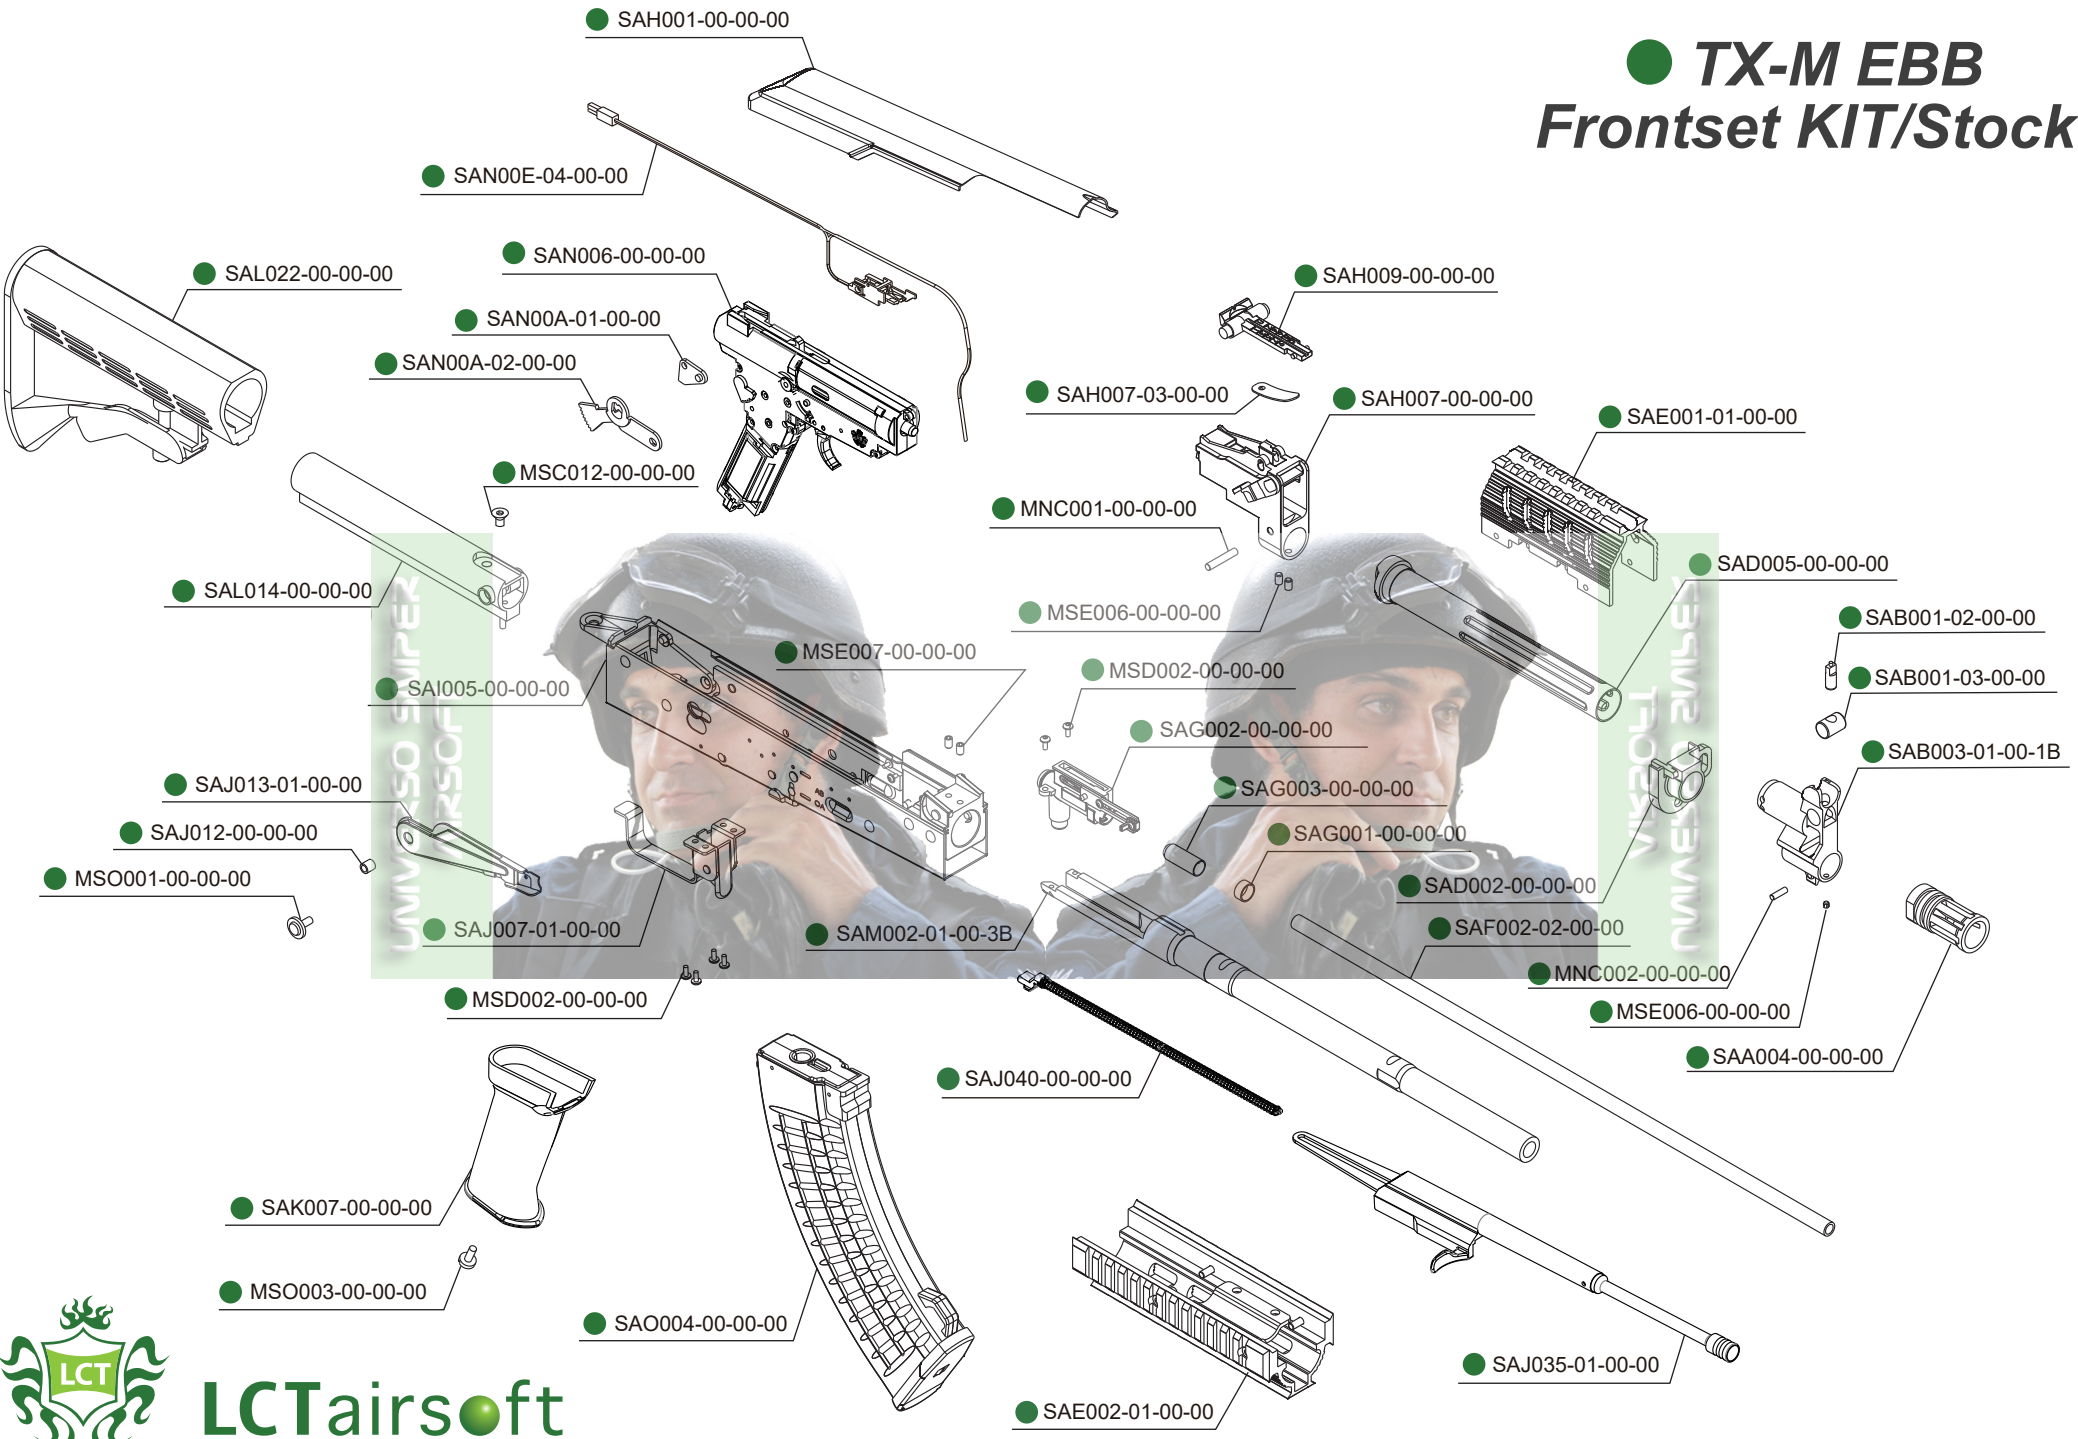

# ● TX-M EBB Frontset KIT/Stock

**LCTairsoft**