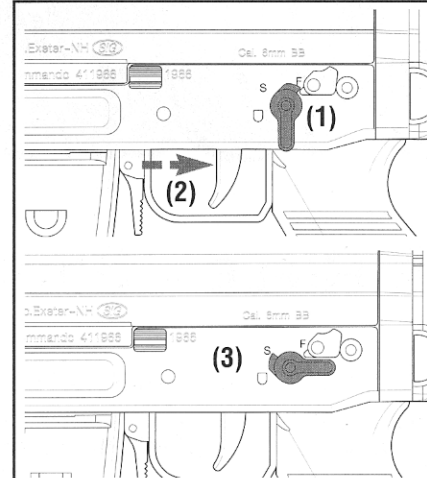

SAFETY DEVICE

To start shooting, aim at a target, put the safety on the "F" position (1) (this rifle is a single shot action and requires loading after each shot). Pull the trigger (2). Once finished shooting, put the shooting selector back on the "S" safe position (3).