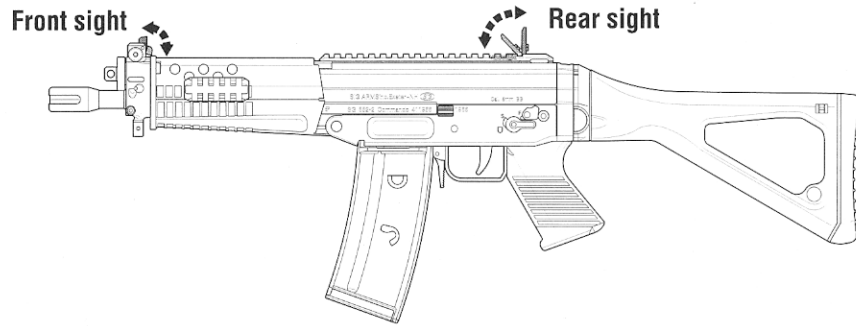

AIMING

Adjust rear sight on front sight with the proposed set-up.