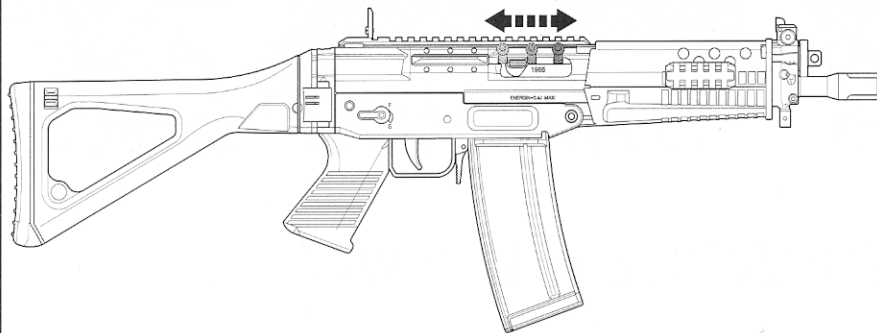

HOW TO USE

In order to load the chamber, pull firmly the loading handle back until a click is heard, then release. At this stage, your softair rifle is loaded. All safety rules must apply among which: do not aim at a person or a hard surface.