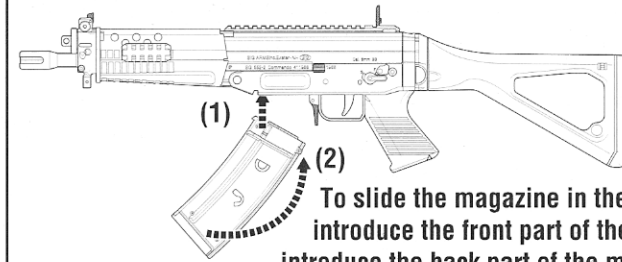

SIG SAUER 552

SOFTAIR RIFLE - SPIN UP SYSTEM CLASS 3

**SOFT
AIR**
USA
www.softairusa.com

Soft Air USA Inc. Pier 23
San Francisco, CA 94111
info@softairusa.com

CYBERGUN SA (ex-3P S.A.-3 PYLONES), official licensee for Softair Gun of the brands : Smith & Wesson, Colt, Uzi, Springfield Armory, Sig Sauer, DPMS Panther Arms, Desert Eagle, IMI, Taurus, Famas, Tanfoglio, Mauser, Thompson, Auto Ordnance, Kalashnikov.

Fit the end of the loading pipe to the top of the magazine. It should adjust tightly. Using the rod provided, gently push all the BBs into the magazine.

To slide the magazine in the receptacle : first, introduce the front part of the magazine (1) and then introduce the back part of the magazine (2) until it is locked. A distinct click is heard when the magazine is fully entered