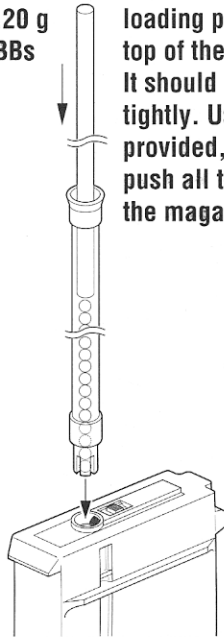

Fit the end of the loading pipe to the top of the magazine. It should adjust tightly. Using the rod provided, gently push all the BBs into the magazine.

To slide the magazine in the receptacle : first, introduce the front part of the magazine (1) and then introduce the back part of the magazine (2) until it is locked. A distinct click is heard when the magazine is fully entered