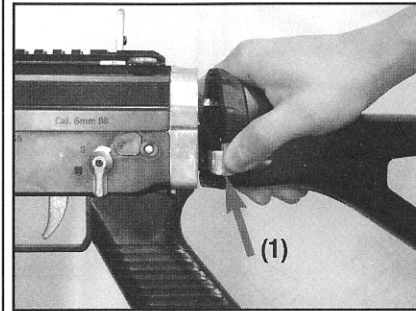

SAFETY DEVICE

To start shooting, aim at a target, put the safety on the "F" position (1) (this rifle is a single shot action and requires loading after each shot). Pull the trigger (2). Once finished shooting, put the shooting selector back on the "S" safe position (3).

AIMING

Adjust rear sight on front sight with the proposed set-up.

FOLDABLE STOCK

The stock is foldable. Press on the button (1) and revolve the stock as shown on the picture.

SIG 552 with the folded stock.