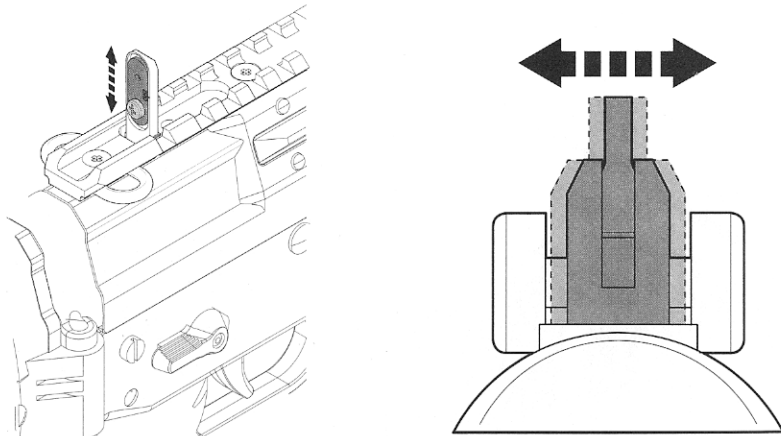

SAFETY DEVICE

To start shooting, aim at a target, put the safety on the "F" position (1) (this rifle is a single shot action and requires loading after each shot). Pull the trigger (2). Once finished shooting, put the shooting selector back on the "S" safe position (3).

AIMING

Adjust rear sight on front sight with the proposed set-up.

FOLDABLE STOCK

The stock is foldable. Press on the button (1) and revolve the stock as shown on the picture.

SIG 552 with the folded stock.