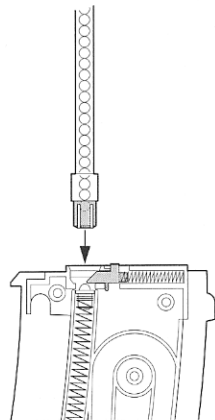

**Cyber
GUN**
www.cybergun.com

MAGAZINE

Fill the loading pipe with the appropriate 6 mm plastic BBs. Works best with Cybergun's BBs 0.20 g (item# 71100). Also compatible with Cybergun BBs 0.12 g (item# 71102).

Fit the end of the loading pipe to the top of the magazine. It should adjust tightly. Using the rod provided, gently push all the BBs into the magazine.

To slide the magazine in the receptacle : first, introduce the front part of the magazine (1) and then introduce the back part of the magazine (2) until it is locked. A distinct click is heard when the magazine is fully entered