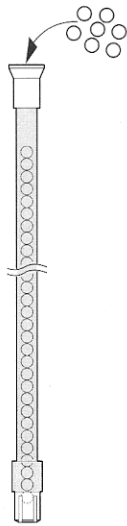

**Cyber
GUN**
www.cybergun.com

MAGAZINE

Fill the loading pipe with the appropriate 6 mm plastic BBs. Works best with Cybergun's BBs 0.20 g (item# 71100). Also compatible with Cybergun BBs 0.12 g (item# 71102).

Fit the end of the loading pipe to the top of the magazine. It should adjust tightly. Using the rod provided, gently push all the BBs into the magazine.

To slide the magazine in the receptacle : first, introduce the front part of the magazine (1) and then introduce the back part of the magazine (2) until it is locked. A distinct click is heard when the magazine is fully entered

To release the magazine, push on the lock located behind the magazine (1) and slide the magazine out of the rifle (2). Make sure the rifle is stored empty of any ammunition, magazine removed, and safety on.