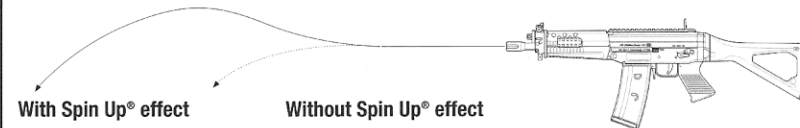

AIMING

Adjust rear sight on front sight with the proposed set-up.

FOLDABLE STOCK

The stock is foldable. Press on the button (1) and revolve the stock as shown on the picture.

SIG 552 with the folded stock.

Release button is shown on the above drawing.

SPIN UP® SYSTEM

This is a way to extend a range of air gun and when a BB pellet goes through the knob on upper part of chamber, it gives the BB pellet a upward spin to extend its flying range. This Spin Up® effect depends on the structure and materiel of chamber and CYBERGUN have the one made of special soft rubber for much better effect.