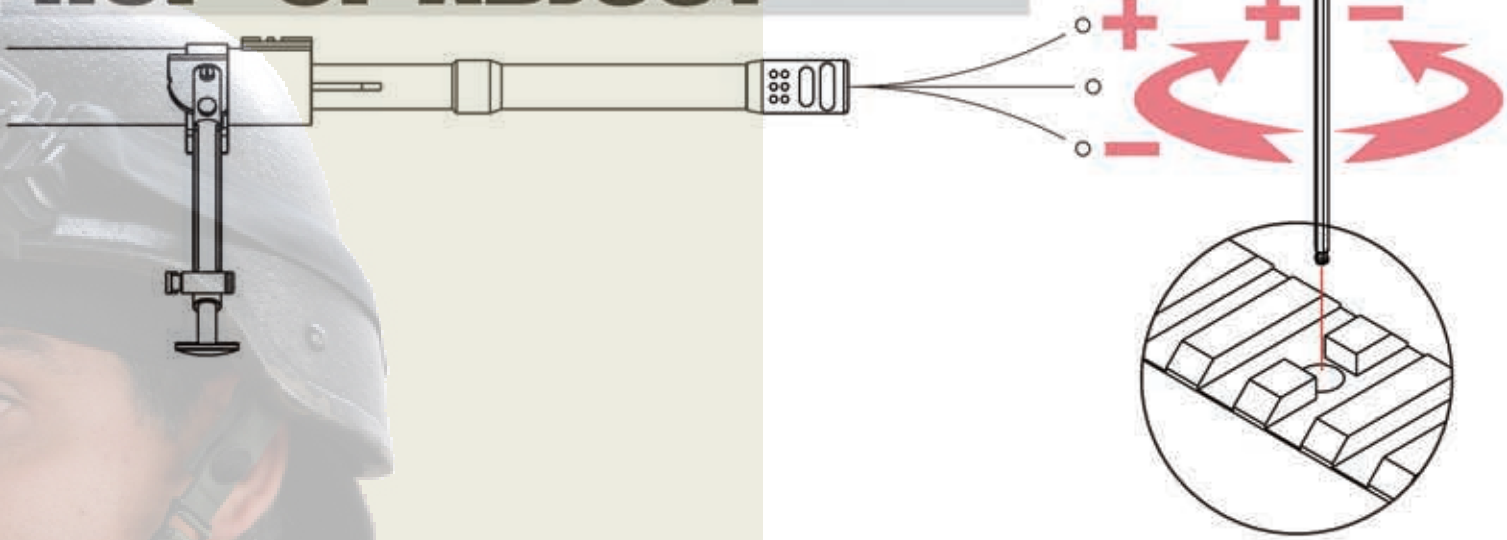

GEAR BOX

OPERATION'S MENU

LONG RANGE RIFLE

M200

ASSEMBLY

SAFETY WARNING

- Do not aim or shoot a person or animal as the target.
- Avoid pulling the trigger carelessly.
- Always put the gun in a case or bag when you carrying it.
- Always set the switch lever to the safety position.
- Do not look into the gun muzzle.
- Always wear eye protective gear.
- Store the airsoft gun at the places out of reach by children.
- Do not disassemble or modify the airsoft gun.

INSTALLATION

SAFETY

HOP-UP ADJUST

BIPOD & STOCK ADJUST

MAGAZINE ASSEMBLY & RELOAD