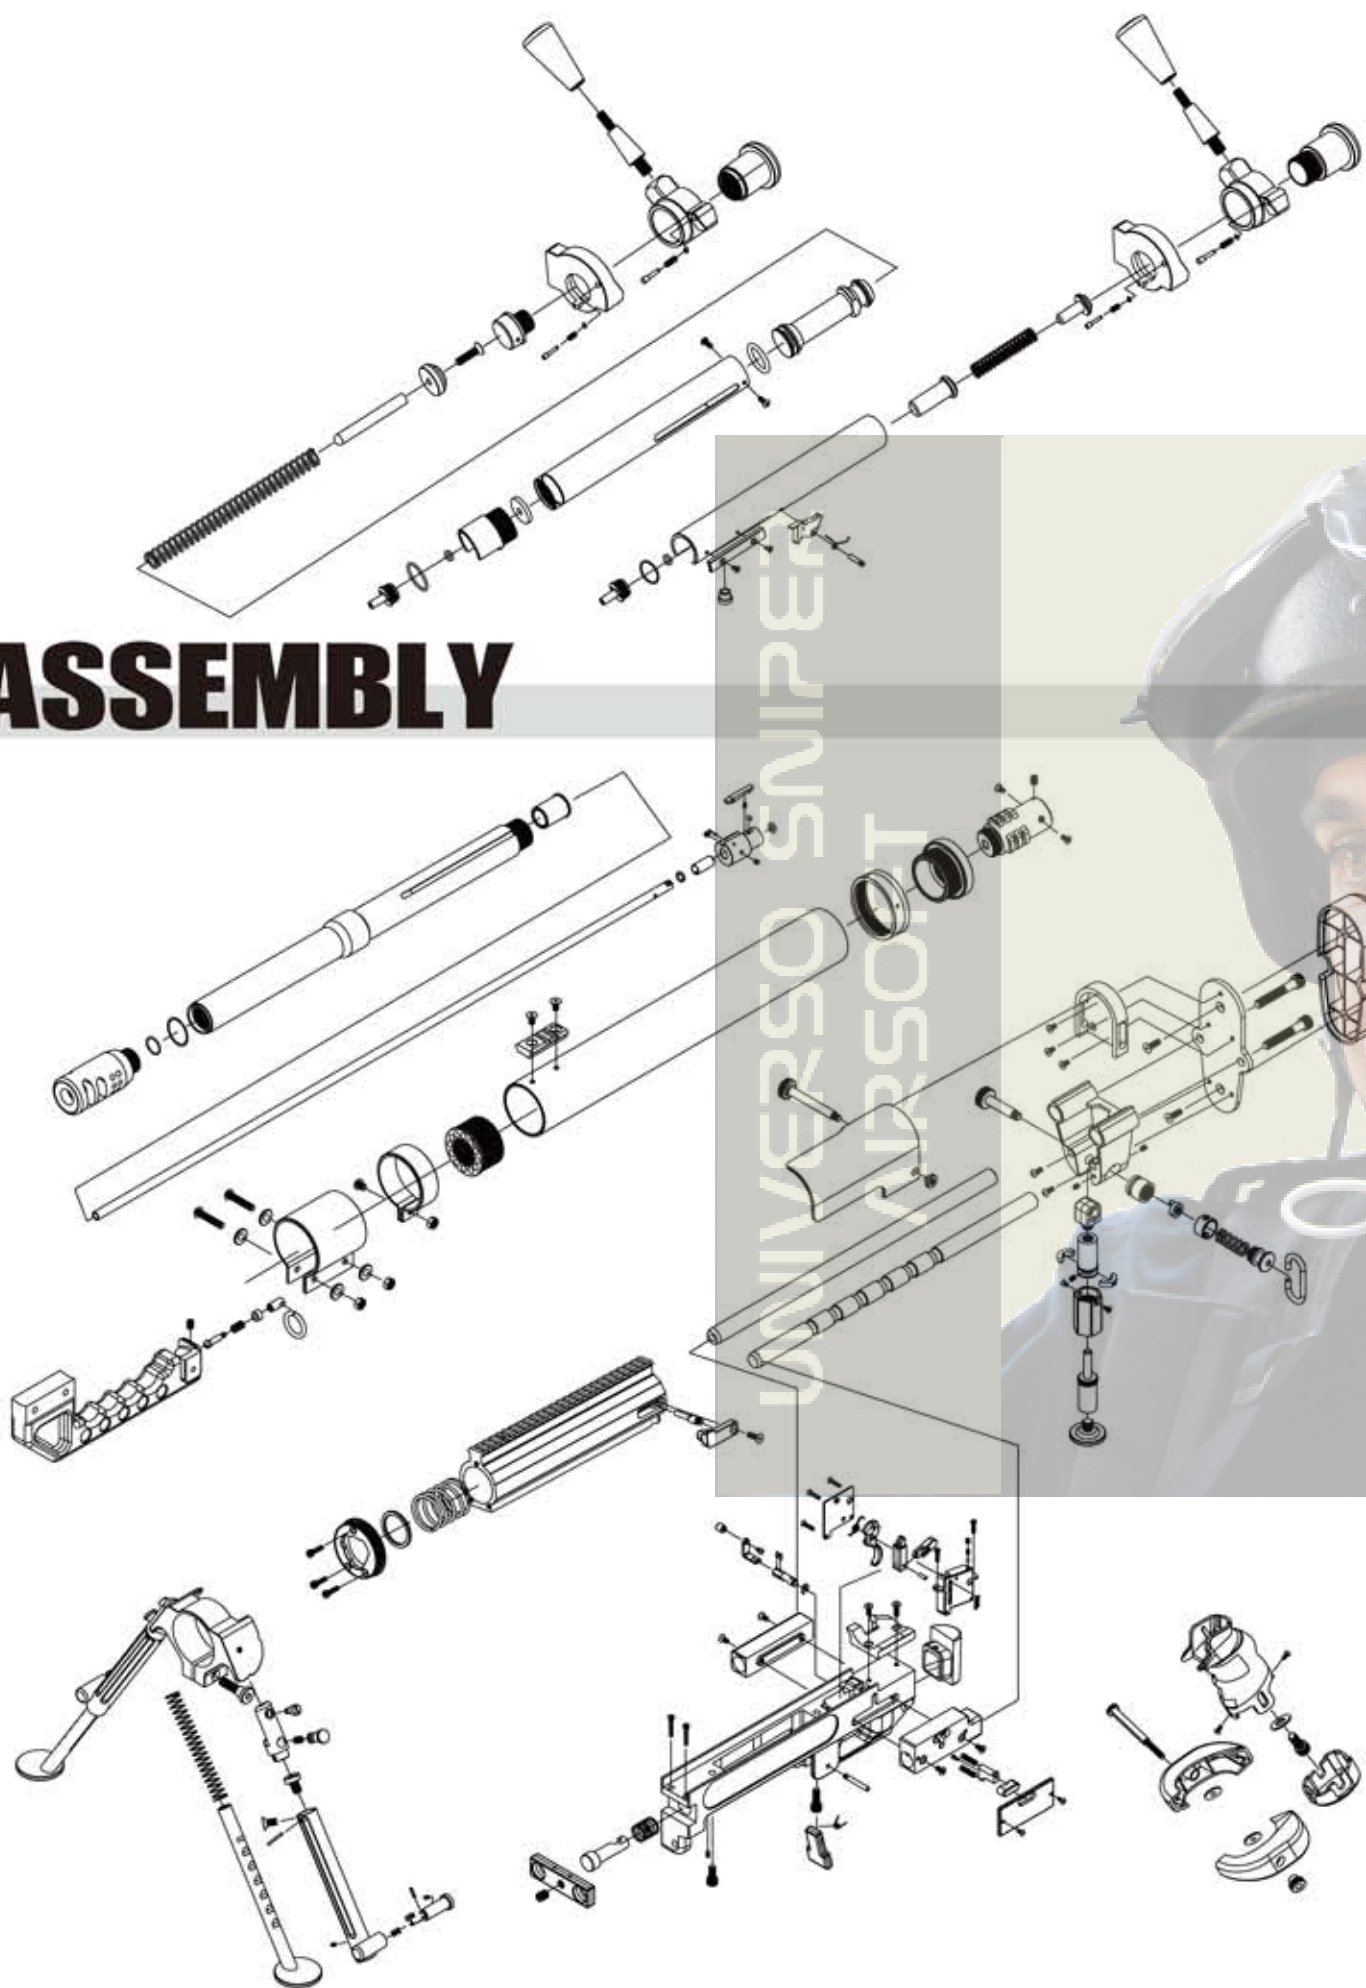

GEAR BOX

OPERATION'S MENU

LONG RANGE RIFLE

M200

ASSEMBLY

SAFETY WARNING

- Do not aim or shoot a person or animal as the target.
- Avoid pulling the trigger carelessly.
- Always put the gun in a case or bag when you carrying it.
- Always set the switch lever to the safety position.
- Do not look into the gun muzzle.
- Always wear eye protective gear.
- Store the airsoft gun at the places out of reach by children.
- Do not disassemble or modify the airsoft gun.

INSTALLATION

SAFETY

HOP-UP ADJUST

BIPOD & STOCK ADJUST

MAGAZINE ASSEMBLY & RELOAD