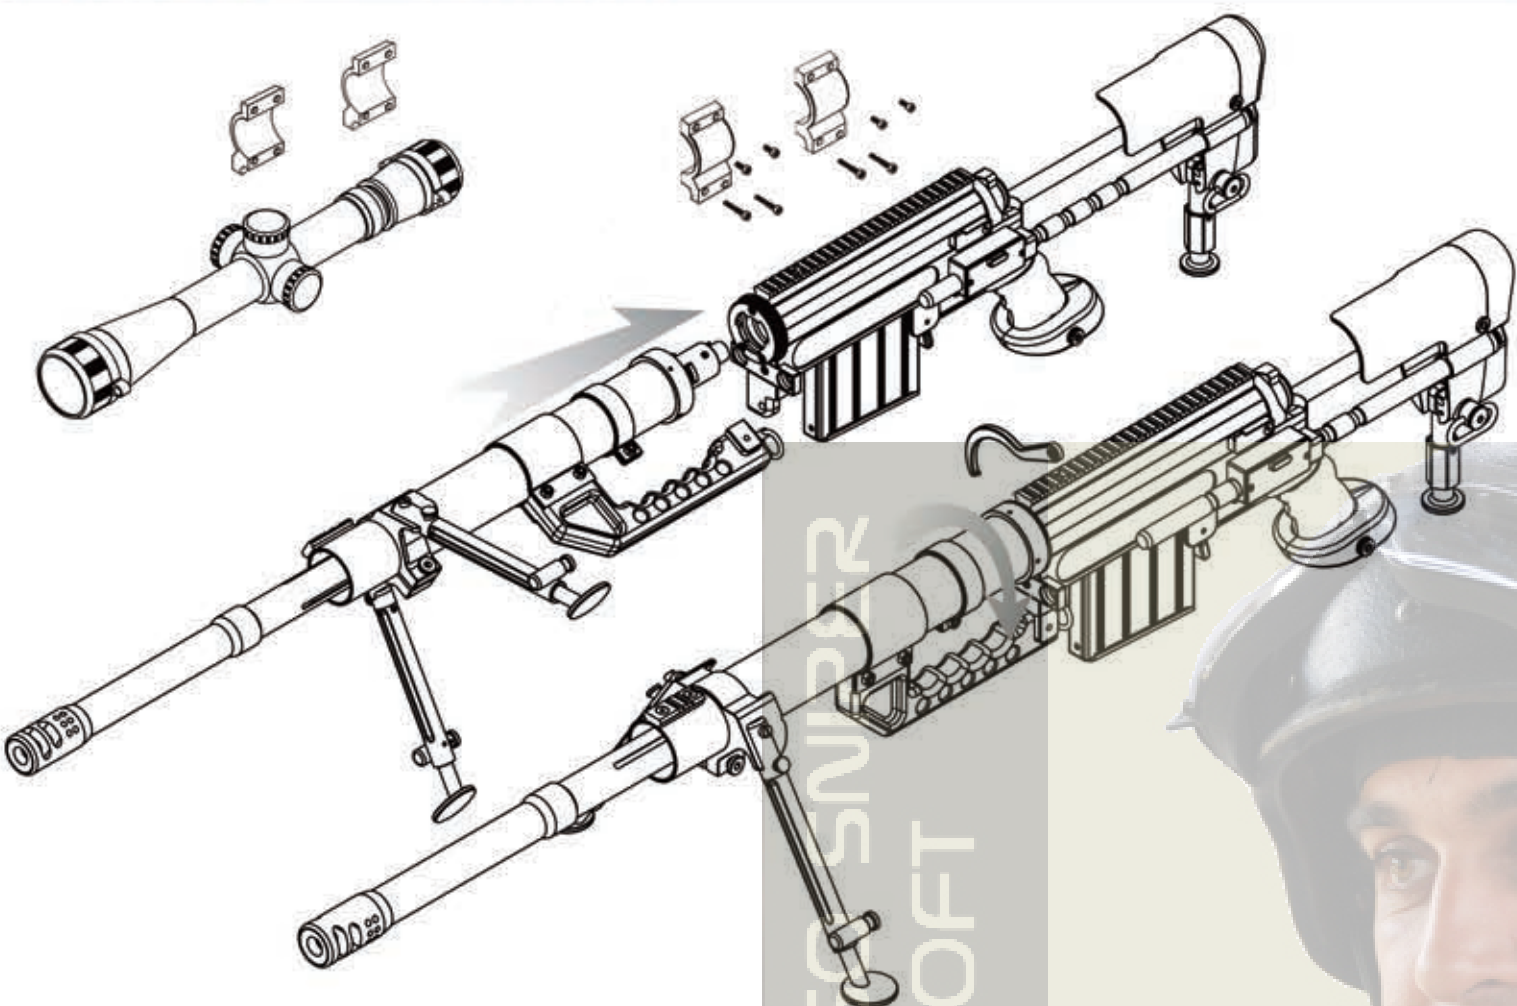

GEAR BOX

OPERATION'S MENU

LONG RANGE RIFLE

M200

ASSEMBLY

SAFETY WARNING

- Do not aim or shoot a person or animal as the target.
- Avoid pulling the trigger carelessly.
- Always put the gun in a case or bag when you carrying it.
- Always set the switch lever to the safety position.
- Do not look into the gun muzzle.
- Always wear eye protective gear.
- Store the airsoft gun at the places out of reach by children.
- Do not disassemble or modify the airsoft gun.

INSTALLATION

SAFETY

HOP-UP ADJUST

BIPOD & STOCK ADJUST

MAGAZINE ASSEMBLY & RELOAD