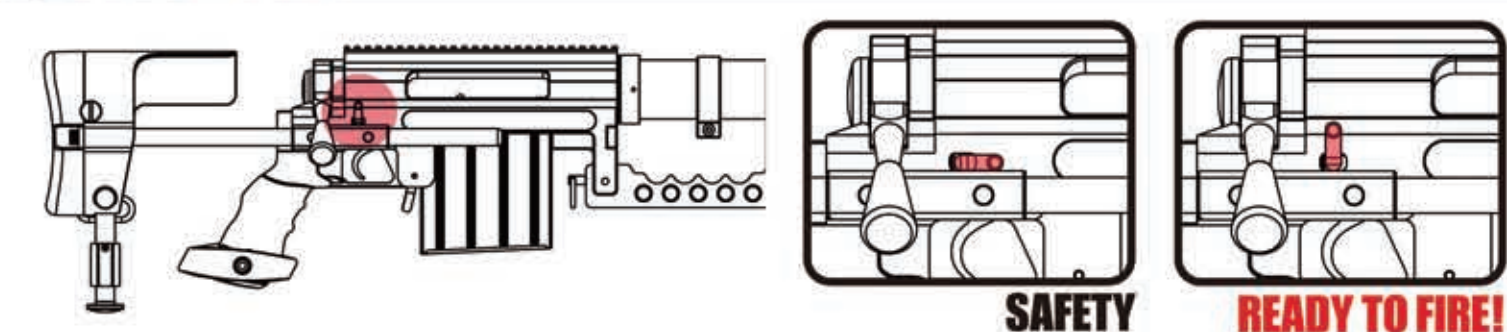

GEAR BOX

OPERATION'S MENU

LONG RANGE RIFLE

M200

ASSEMBLY

SAFETY WARNING

- Do not aim or shoot a person or animal as the target.
- Avoid pulling the trigger carelessly.
- Always put the gun in a case or bag when you carrying it.
- Always set the switch lever to the safety position.
- Do not look into the gun muzzle.
- Always wear eye protective gear.
- Store the airsoft gun at the places out of reach by children.
- Do not disassemble or modify the airsoft gun.

INSTALLATION

SAFETY

HOP-UP ADJUST

BIPOD & STOCK ADJUST

MAGAZINE ASSEMBLY & RELOAD