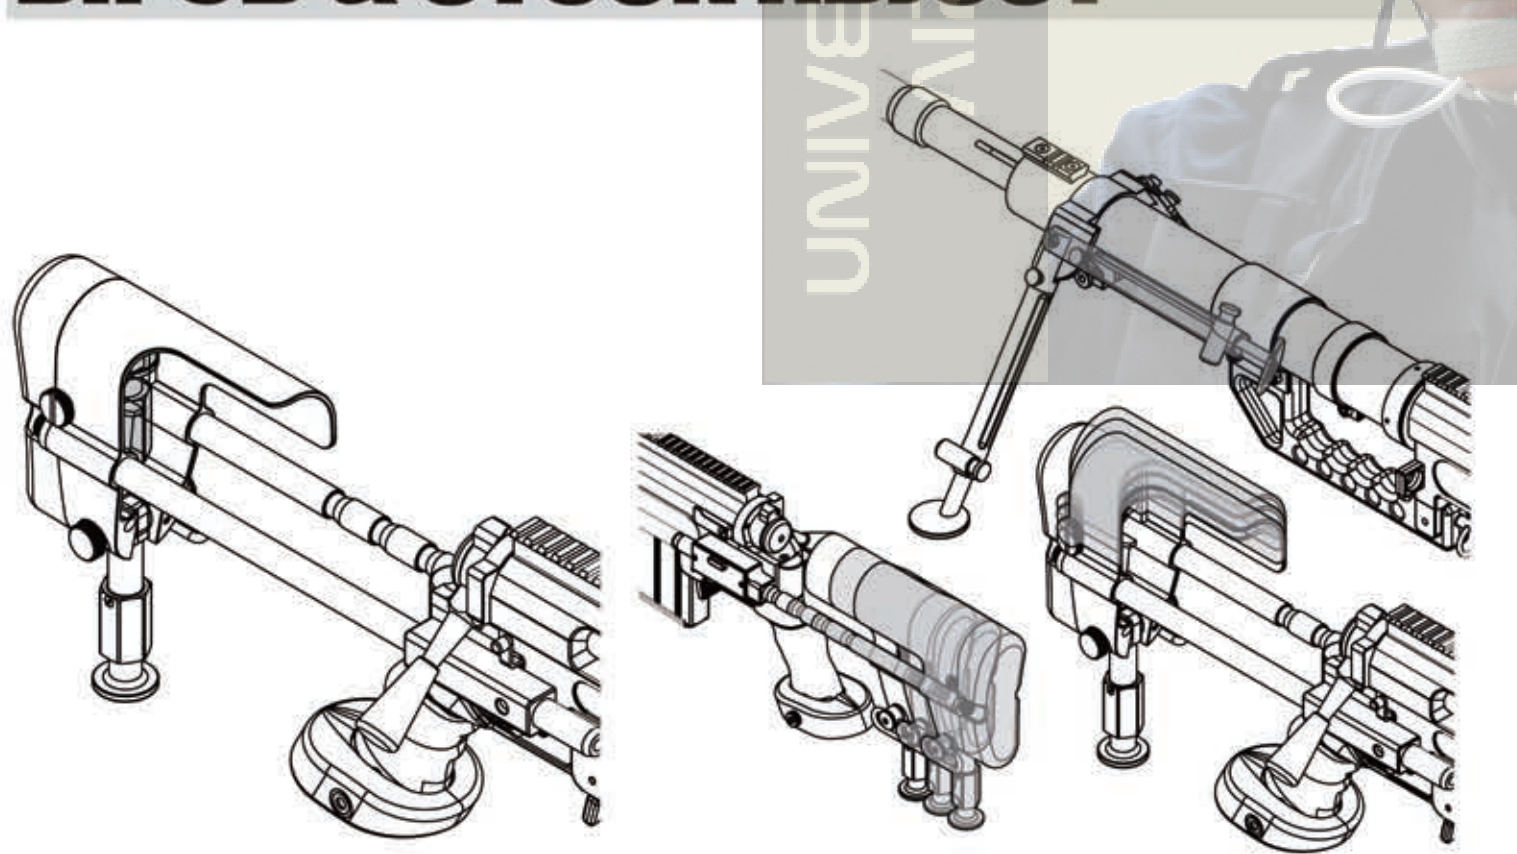

GEAR BOX

OPERATION'S MENU

LONG RANGE RIFLE

M200

ASSEMBLY

SAFETY WARNING

- Do not aim or shoot a person or animal as the target.
- Avoid pulling the trigger carelessly.
- Always put the gun in a case or bag when you carrying it.
- Always set the switch lever to the safety position.
- Do not look into the gun muzzle.
- Always wear eye protective gear.
- Store the airsoft gun at the places out of reach by children.
- Do not disassemble or modify the airsoft gun.

INSTALLATION

SAFETY

HOP-UP ADJUST

BIPOD & STOCK ADJUST

MAGAZINE ASSEMBLY & RELOAD