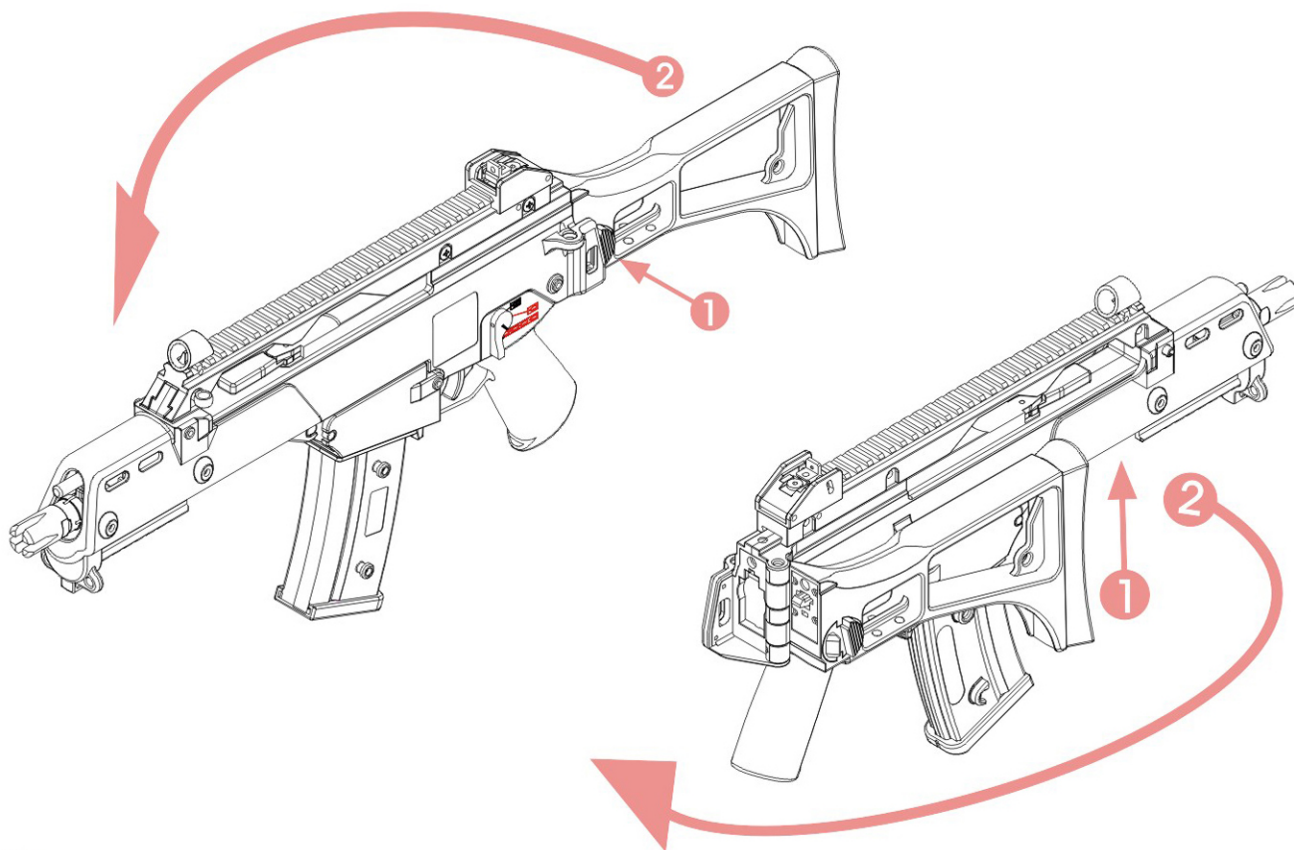

STAR HK G36C

Insert the battery

Use the specified battery for your gun.
8.4V 1700mAh

Setting the magazine

Firing mode

Auto

Single

Safety

Hop-up adjustment

Folding Stock

WARNING

- .Do not aim or shoot a person or animal as the target.
- .Avoid pulling the trigger carelessly.
- .Always put the gun in a case or bag when you carrying it.
- .Always set the switch lever to the safety position.
- .Do not look into the gun muzzle.
- .Always wear eye protective gear.
- .Store the airsoft gun at the places out of reach by children.
- .Do not disassemble or modify the airsoft gun.

HOPUP SYSTEM: ADJUSTABLE

LENGTH: 505MM / 735MM (STOCK EXTENDED)

WEIGHT: 2750G

MAGAZINE CAPACITY: 140 ROUNDS

BULLET: 6MM BB BULLETS

BATTERY: 8.4V 1700MAH

MOTOR: HIGH TORQUE FLAT MOTOR

STAR
AIRSOFT ACCESSORIES
www.starairsoft.com