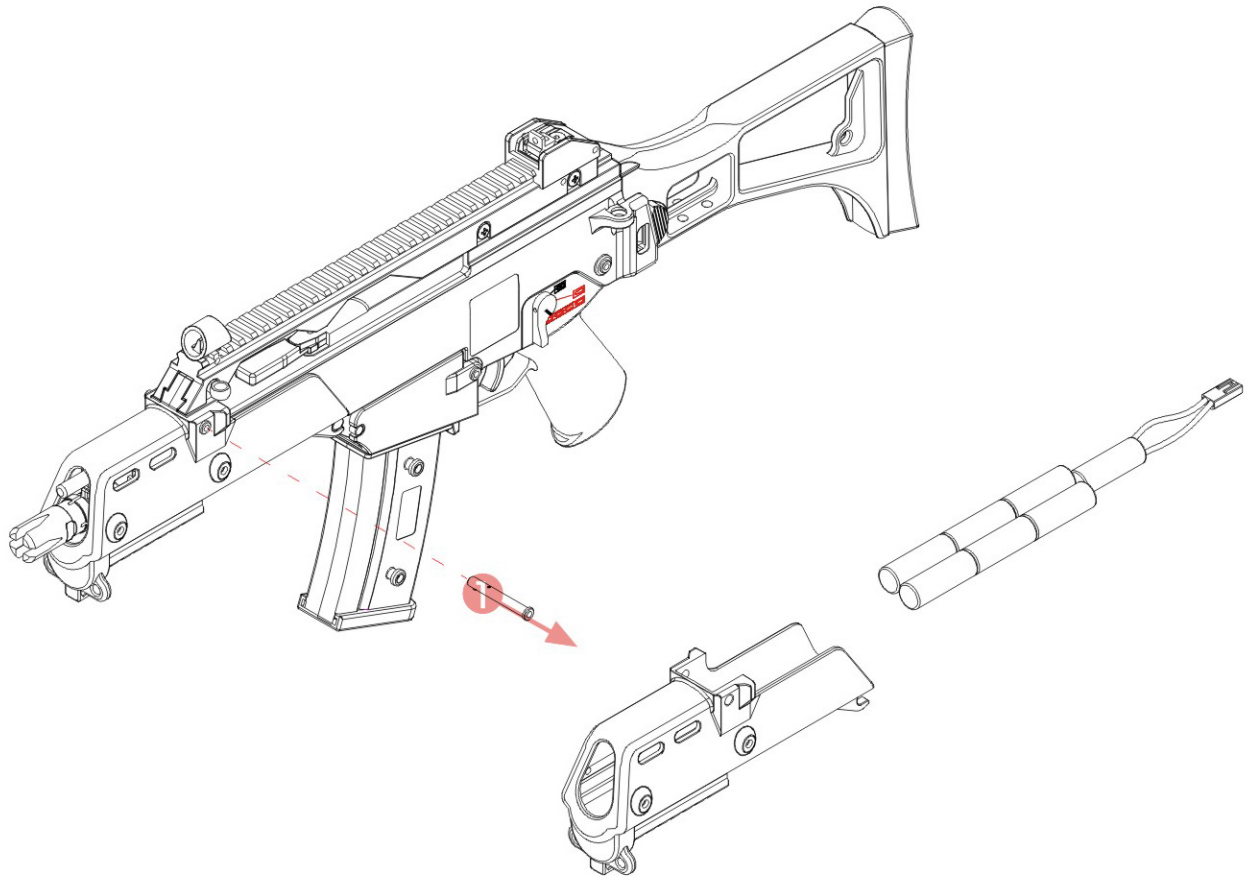

STAR HK G36C

Insert the battery

Use the specified battery for your gun.
8.4V 1700mAh

Setting the magazine

Firing mode

Auto

Single

Safety

Hop-up adjustment

Folding Stock

WARNING

- .Do not aim or shoot a person or animal as the target.
- .Avoid pulling the trigger carelessly.
- .Always put the gun in a case or bag when you carrying it.
- .Always set the switch lever to the safety position.
- .Do not look into the gun muzzle.
- .Always wear eye protective gear.
- .Store the airsoft gun at the places out of reach by children.
- .Do not disassemble or modify the airsoft gun.

Optional accessories

SI-8 Handguard

G36KE over size Handguard

G36 real size Handguard

G36 Dual Sighting Handle

G36 Sighting Handle

G36 Rail Mount Base

Ag36 Grenade Launcher

HOPUP SYSTEM: ADJUSTABLE

LENGTH: 505MM / 735MM (STOCK EXTENDED)

WEIGHT: 2750G

MAGAZINE CAPACITY: 140 ROUNDS

BULLET: 6MM BB BULLETS

BATTERY: 8.4V 1700MAH

MOTOR: HIGH TORQUE FLAT MOTOR

STAR
AIRSOFT ACCESSORIES
www.starairsoft.com