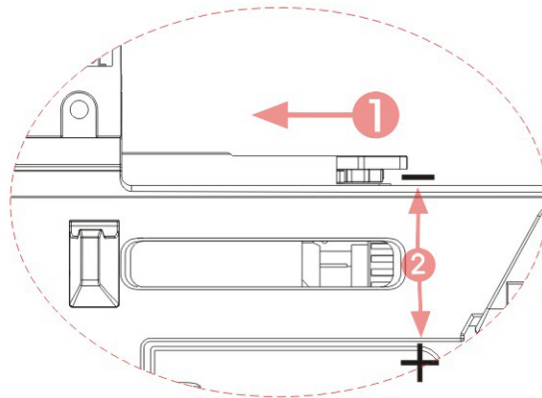

STAR HK G36C

Insert the battery

Use the specified battery for your gun.
8.4V 1700mAh

Setting the magazine

Firing mode

Auto

Single

Safety

Hop-up adjustment

Folding Stock

WARNING

- .Do not aim or shoot a person or animal as the target.
- .Avoid pulling the trigger carelessly.
- .Always put the gun in a case or bag when you carrying it.
- .Always set the switch lever to the safety position.
- .Do not look into the gun muzzle.
- .Always wear eye protective gear.
- .Store the airsoft gun at the places out of reach by children.
- .Do not disassemble or modify the airsoft gun.

HOPUP SYSTEM: ADJUSTABLE

LENGTH: 505MM / 735MM (STOCK EXTENDED)

WEIGHT: 2750G

MAGAZINE CAPACITY: 140 ROUNDS

BULLET: 6MM BB BULLETS

BATTERY: 8.4V 1700MAH

MOTOR: HIGH TORQUE FLAT MOTOR

STAR
AIRSOFT ACCESSORIES
www.starairsoft.com