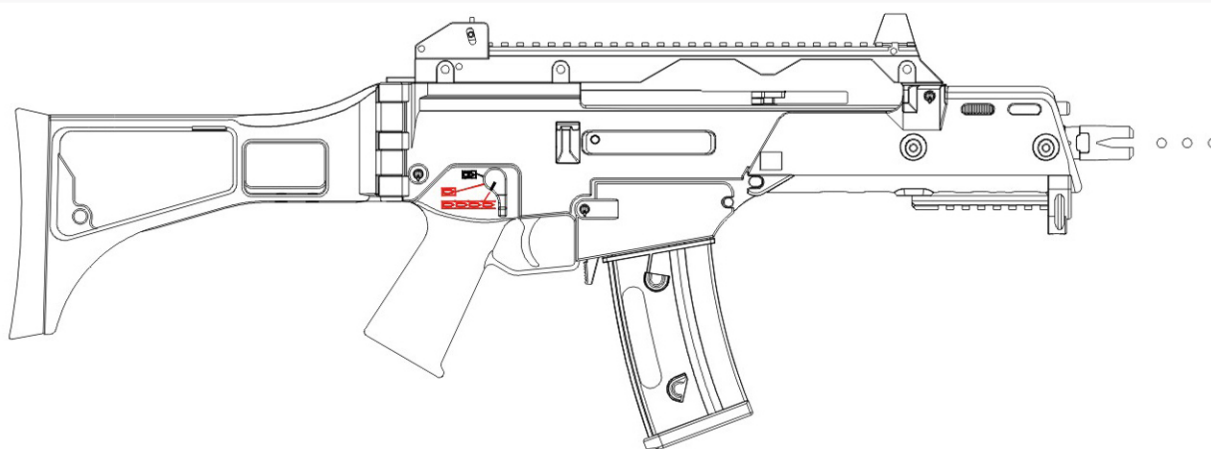

STAR HK G36C

Insert the battery

Use the specified battery for your gun.
8.4V 1700mAh

Setting the magazine

Firing mode

Auto

Single

Safety

Hop-up adjustment

Folding Stock

WARNING

- .Do not aim or shoot a person or animal as the target.
- .Avoid pulling the trigger carelessly.
- .Always put the gun in a case or bag when you carrying it.
- .Always set the switch lever to the safety position.
- .Do not look into the gun muzzle.
- .Always wear eye protective gear.
- .Store the airsoft gun at the places out of reach by children.
- .Do not disassemble or modify the airsoft gun.

HOPUP SYSTEM: ADJUSTABLE

LENGTH: 505MM / 735MM (STOCK EXTENDED)

WEIGHT: 2750G

MAGAZINE CAPACITY: 140 ROUNDS

BULLET: 6MM BB BULLETS

BATTERY: 8.4V 1700MAH

MOTOR: HIGH TORQUE FLAT MOTOR

STAR
AIRSOFT ACCESSORIES
www.starairsoft.com