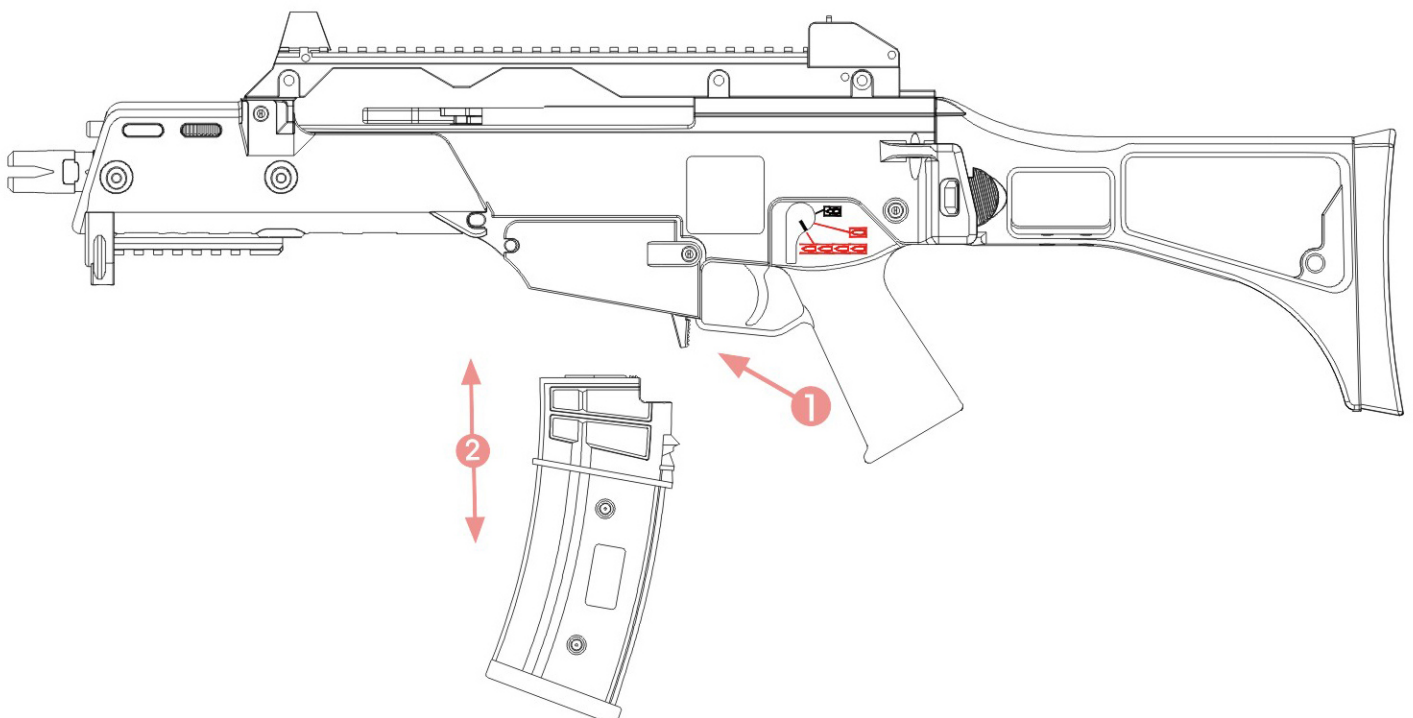

STAR HK G36C

Insert the battery

Use the specified battery for your gun.
8.4V 1700mAh

Setting the magazine

Firing mode

Auto

Single

Safety

Hop-up adjustment

Folding Stock

WARNING

- .Do not aim or shoot a person or animal as the target.
- .Avoid pulling the trigger carelessly.
- .Always put the gun in a case or bag when you carrying it.
- .Always set the switch lever to the safety position.
- .Do not look into the gun muzzle.
- .Always wear eye protective gear.
- .Store the airsoft gun at the places out of reach by children.
- .Do not disassemble or modify the airsoft gun.

HOPUP SYSTEM: ADJUSTABLE

LENGTH: 505MM / 735MM (STOCK EXTENDED)

WEIGHT: 2750G

MAGAZINE CAPACITY: 140 ROUNDS

BULLET: 6MM BB BULLETS

BATTERY: 8.4V 1700MAH

MOTOR: HIGH TORQUE FLAT MOTOR

STAR
AIRSOFT ACCESSORIES
www.starairsoft.com