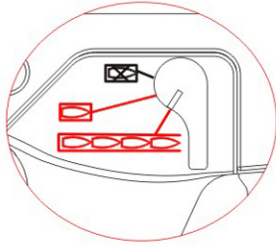

STAR HK G36C

Insert the battery

Use the specified battery for your gun.
8.4V 1700mAh

Setting the magazine

Firing mode

Auto

Single

Safety

Hop-up adjustment

Folding Stock

WARNING

- .Do not aim or shoot a person or animal as the target.
- .Avoid pulling the trigger carelessly.
- .Always put the gun in a case or bag when you carrying it.
- .Always set the switch lever to the safety position.
- .Do not look into the gun muzzle.
- .Always wear eye protective gear.
- .Store the airsoft gun at the places out of reach by children.
- .Do not disassemble or modify the airsoft gun.