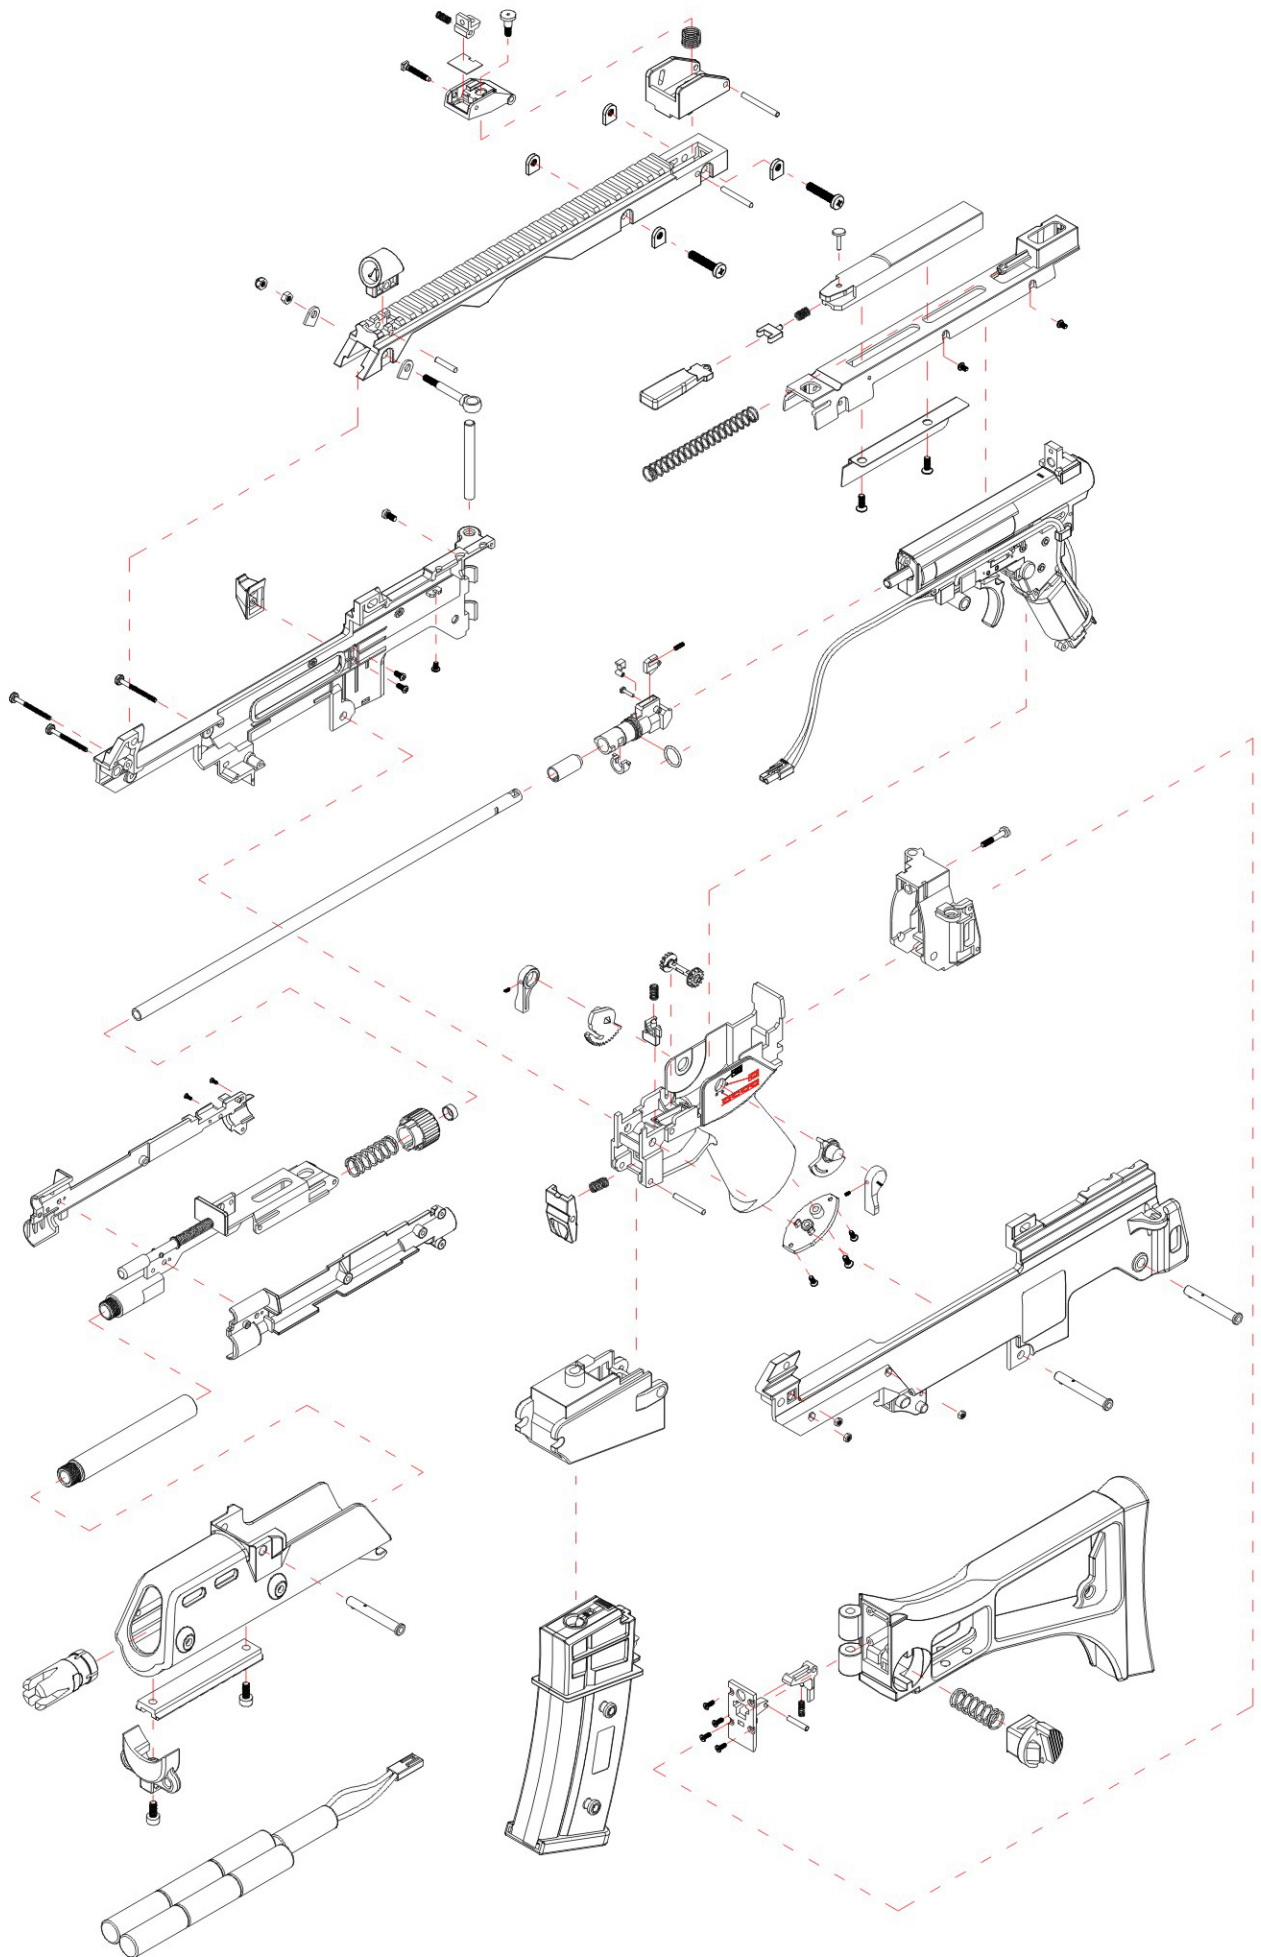

STAR HK G36C

Insert the battery

Use the specified battery for your gun.
8.4V 1700mAh

Setting the magazine

Firing mode

Auto

Single

Safety

Hop-up adjustment

Folding Stock

WARNING

- .Do not aim or shoot a person or animal as the target.
- .Avoid pulling the trigger carelessly.
- .Always put the gun in a case or bag when you carrying it.
- .Always set the switch lever to the safety position.
- .Do not look into the gun muzzle.
- .Always wear eye protective gear.
- .Store the airsoft gun at the places out of reach by children.
- .Do not disassemble or modify the airsoft gun.

Optional accessories

SI-8 Handguard

G36KE over size Handguard

G36 real size Handguard

G36 Dual Sighting Handle

G36 Sighting Handle

G36 Rail Mount Base

Ag36 Grenade Launcher

HOPUP SYSTEM: ADJUSTABLE

LENGTH: 505MM / 735MM (STOCK EXTENDED)

WEIGHT: 2750G

MAGAZINE CAPACITY: 140 ROUNDS

BULLET: 6MM BB BULLETS

BATTERY: 8.4V 1700MAH

MOTOR: HIGH TORQUE FLAT MOTOR

STAR
AIRSOFT ACCESSORIES
www.starairsoft.com