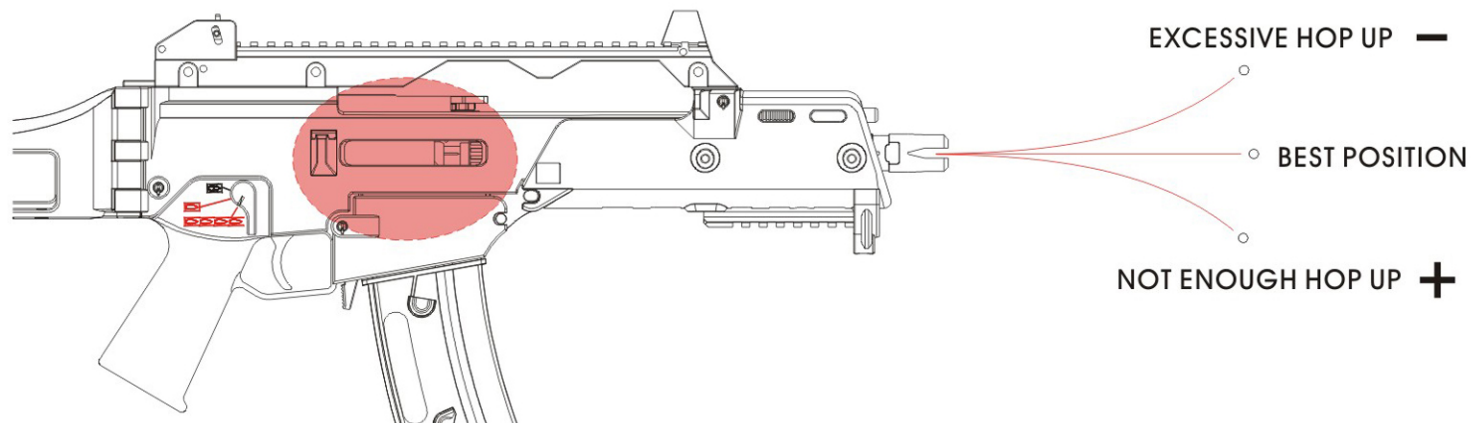

STAR HK G36C

Insert the battery

Use the specified battery for your gun.
8.4V 1700mAh

Setting the magazine

Firing mode

Auto

Single

Safety

Hop-up adjustment

Folding Stock

WARNING

- .Do not aim or shoot a person or animal as the target.
- .Avoid pulling the trigger carelessly.
- .Always put the gun in a case or bag when you carrying it.
- .Always set the switch lever to the safety position.
- .Do not look into the gun muzzle.
- .Always wear eye protective gear.
- .Store the airsoft gun at the places out of reach by children.
- .Do not disassemble or modify the airsoft gun.