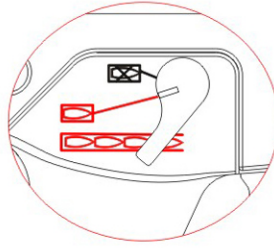

STAR HK G36C

Insert the battery

Use the specified battery for your gun.
8.4V 1700mAh

Setting the magazine

Firing mode

Auto

Single

Safety

Hop-up adjustment

Folding Stock

WARNING

- .Do not aim or shoot a person or animal as the target.
- .Avoid pulling the trigger carelessly.
- .Always put the gun in a case or bag when you carrying it.
- .Always set the switch lever to the safety position.
- .Do not look into the gun muzzle.
- .Always wear eye protective gear.
- .Store the airsoft gun at the places out of reach by children.
- .Do not disassemble or modify the airsoft gun.