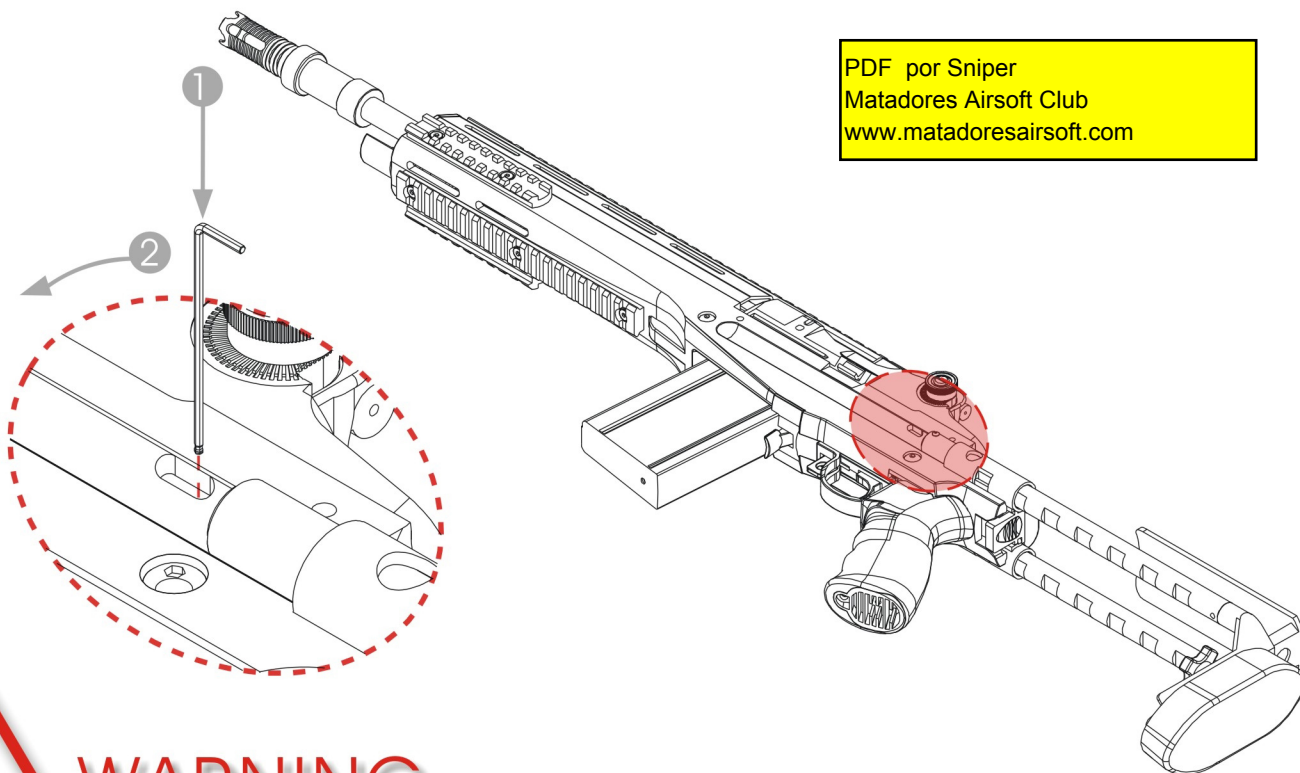

SOPMOD M14

BUD STOCK ADJUSTMENT

HOP-UP ADJUSTMENT

BATTERY SETTING

MAGAZINE LOADING

FIRING MODE

SPRING RELEASE

- . Do not aim or shoot a person or animal as the target.
- . Avoid pulling the trigger carelessly.
- . Always put the gun in a case or bag when you carrying it.
- . Always set the switch lever to the safety position.
- . Do not look into the gun muzzle.
- . Always wear eye protective gear.
- . Store the airsoft gun at the places out of reach by children.
- . Do not disassemble or modify the airsoft gun.