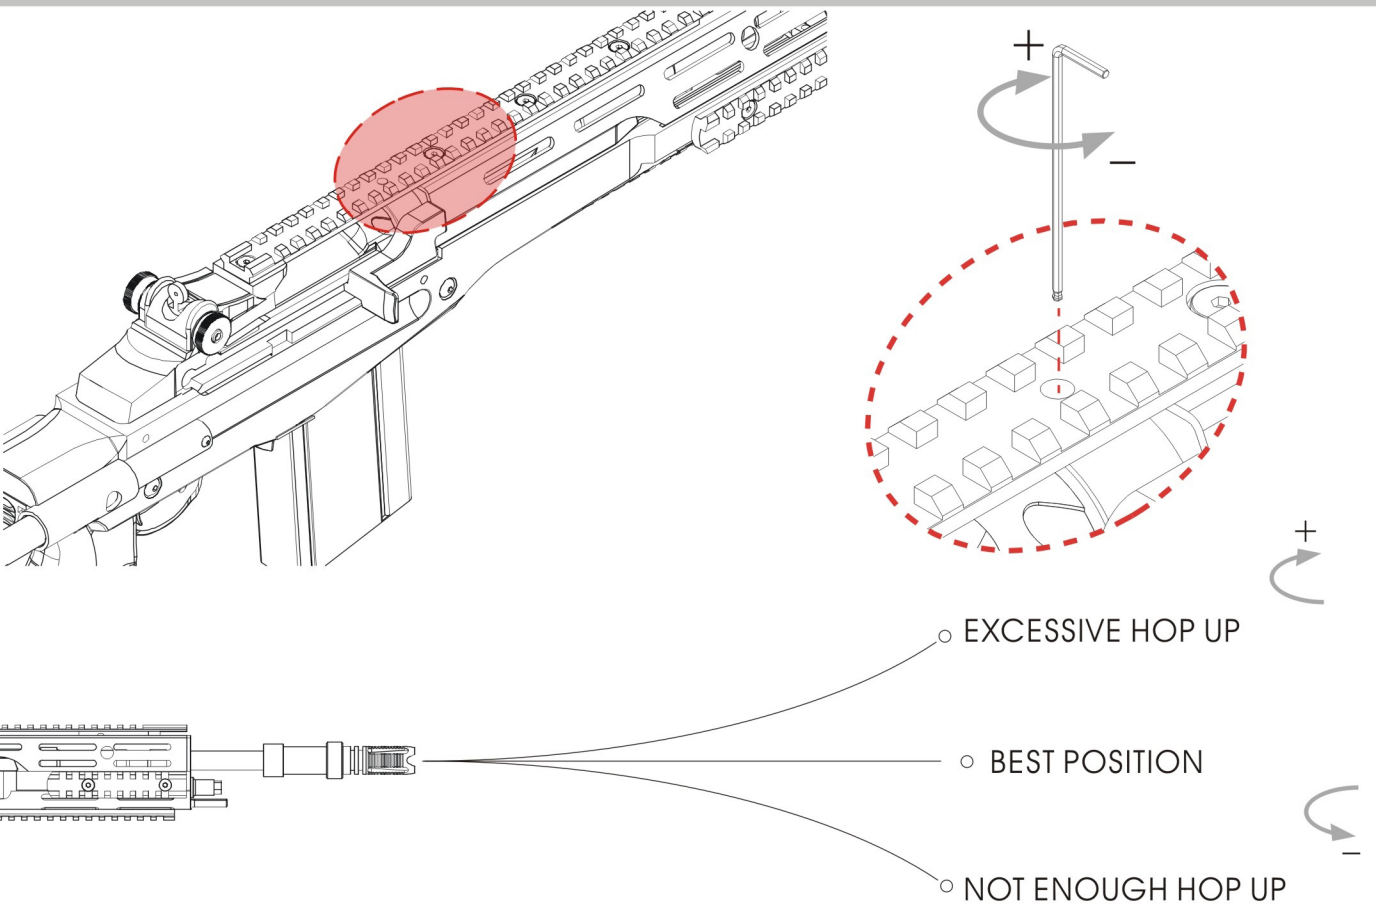

SOPMOD M14

BUD STOCK ADJUSTMENT

HOP-UP ADJUSTMENT

BATTERY SETTING

MAGAZINE LOADING

FIRING MODE

SPRING RELEASE

- . Do not aim or shoot a person or animal as the target.
- . Avoid pulling the trigger carelessly.
- . Always put the gun in a case or bag when you carrying it.
- . Always set the switch lever to the safety position.
- . Do not look into the gun muzzle.
- . Always wear eye protective gear.
- . Store the airsoft gun at the places out of reach by children.
- . Do not disassemble or modify the airsoft gun.