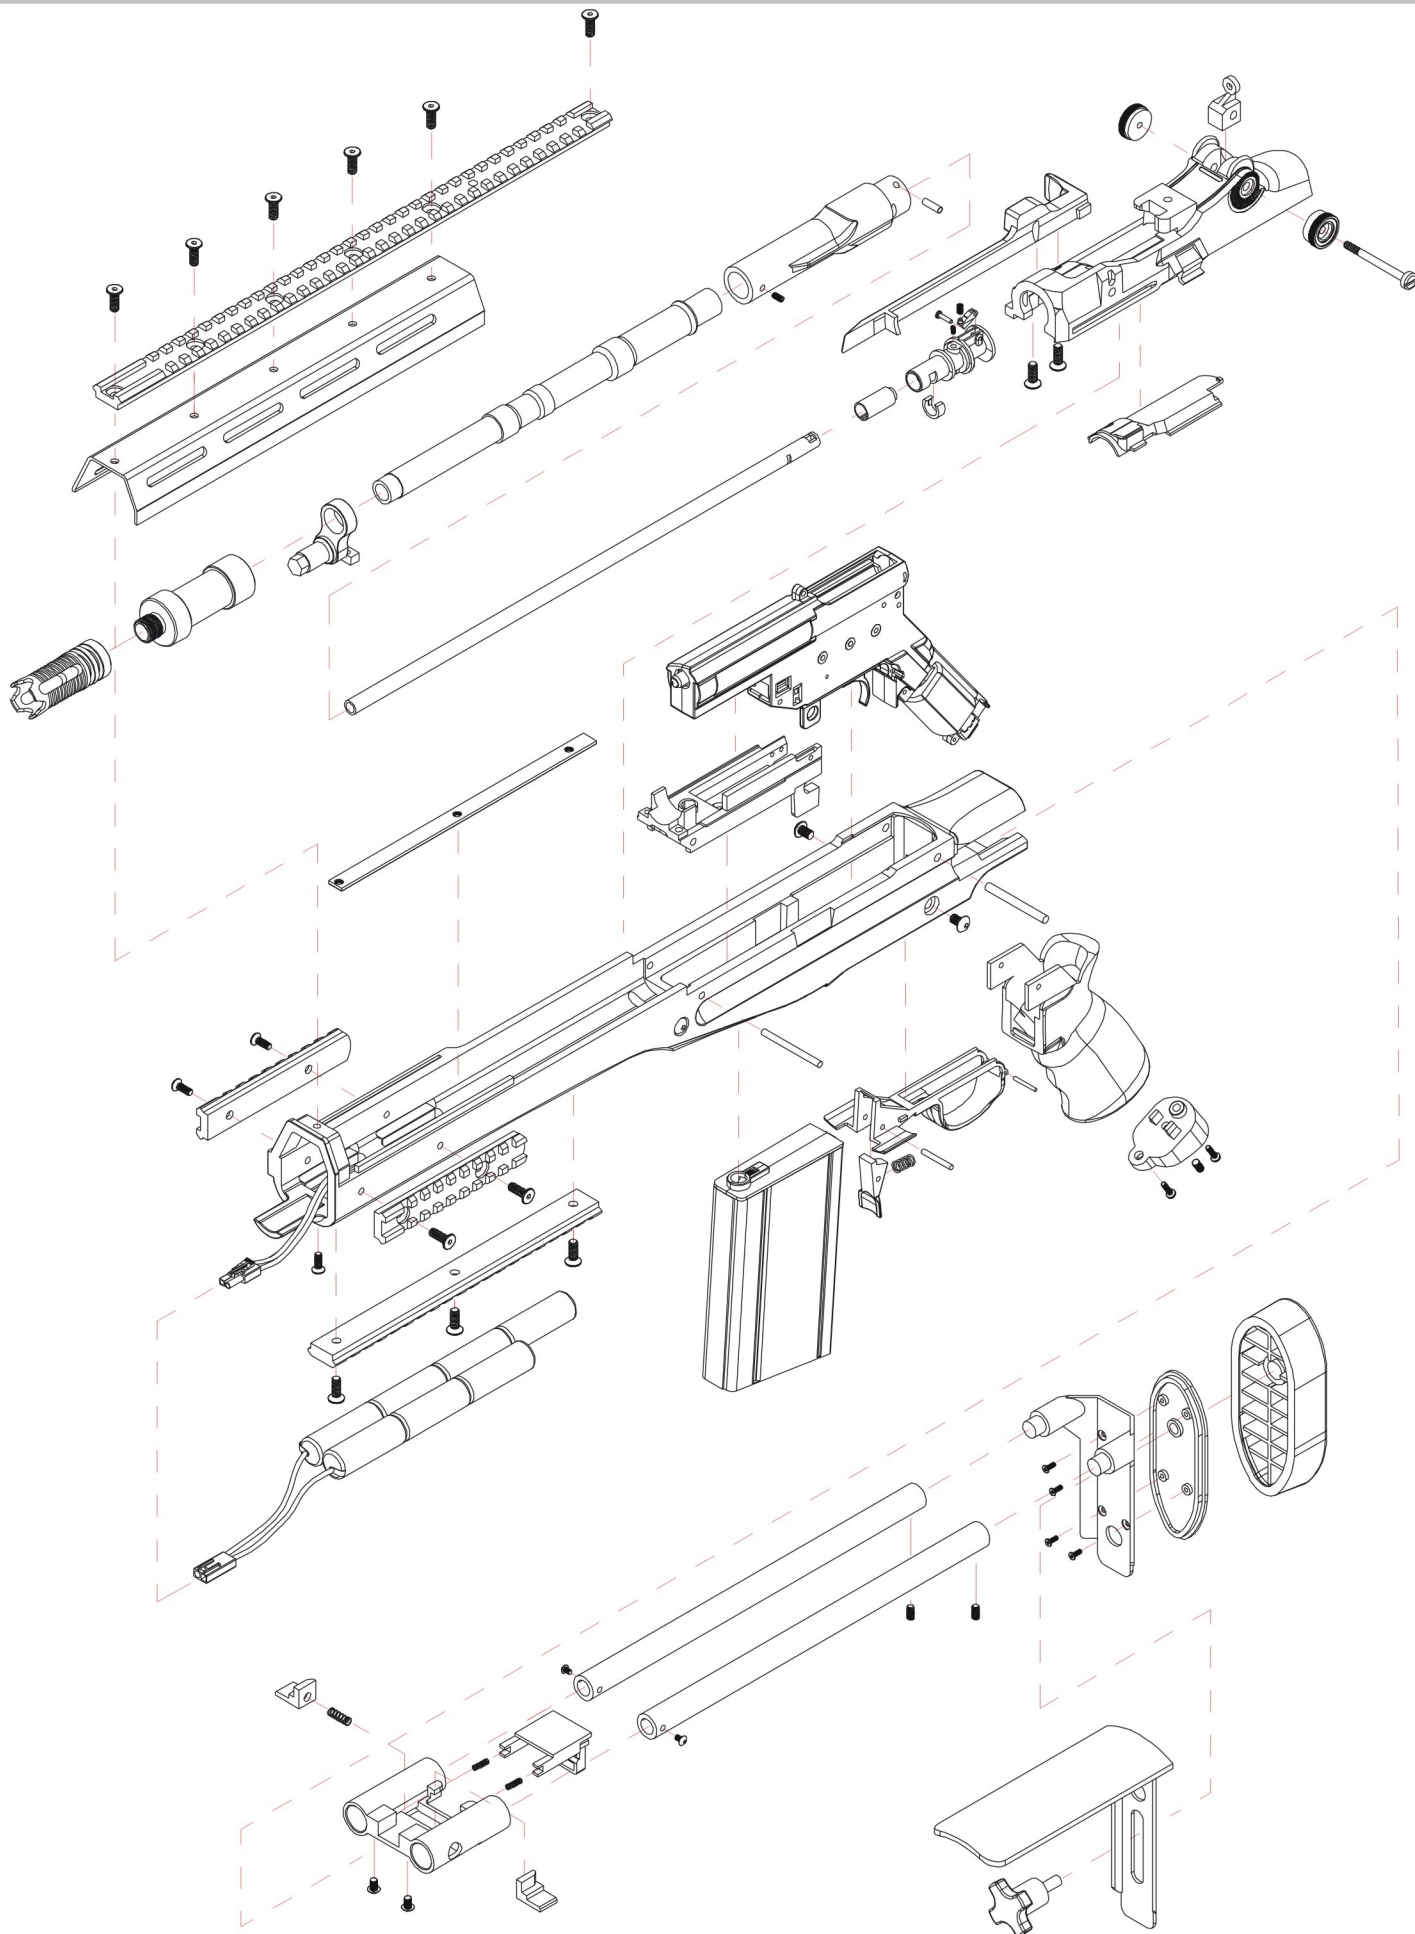

SOPMOD M14

BUD STOCK ADJUSTMENT

HOP-UP ADJUSTMENT

BATTERY SETTING

MAGAZINE LOADING

FIRING MODE

SPRING RELEASE

- . Do not aim or shoot a person or animal as the target.
- . Avoid pulling the trigger carelessly.
- . Always put the gun in a case or bag when you carrying it.
- . Always set the switch lever to the safety position.
- . Do not look into the gun muzzle.
- . Always wear eye protective gear.
- . Store the airsoft gun at the places out of reach by children.
- . Do not disassemble or modify the airsoft gun.