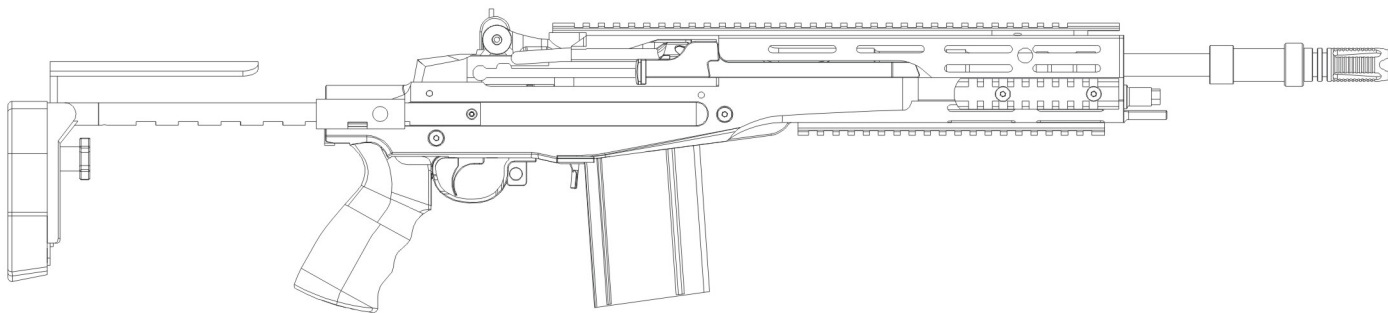

SOPMOD M14

BUD STOCK ADJUSTMENT

HOP-UP ADJUSTMENT

BATTERY SETTING

MAGAZINE LOADING

FIRING MODE

SPRING RELEASE

- . Do not aim or shoot a person or animal as the target.
- . Avoid pulling the trigger carelessly.
- . Always put the gun in a case or bag when you carrying it.
- . Always set the switch lever to the safety position.
- . Do not look into the gun muzzle.
- . Always wear eye protective gear.
- . Store the airsoft gun at the places out of reach by children.
- . Do not disassemble or modify the airsoft gun.