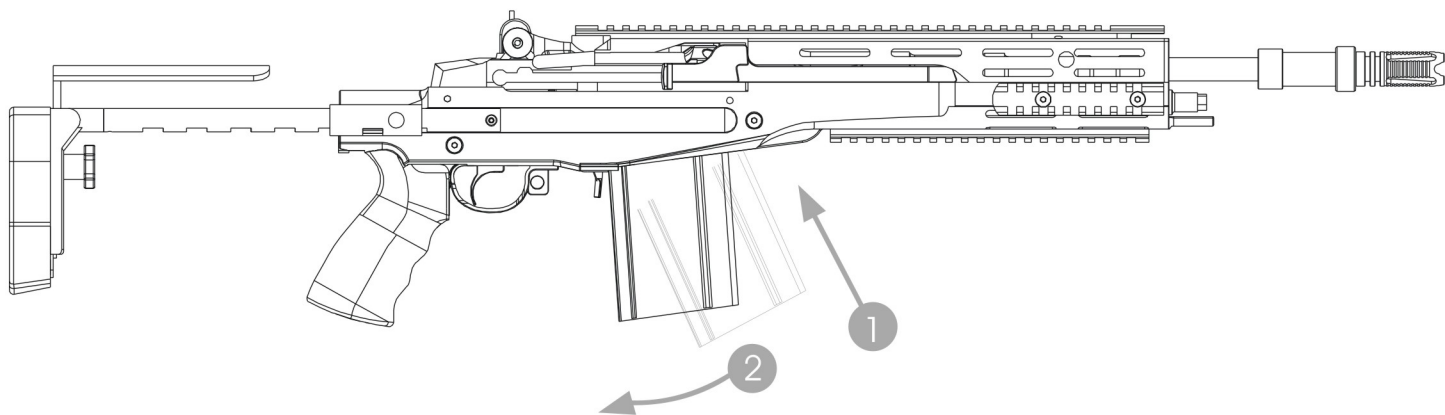

SOPMOD M14

BUD STOCK ADJUSTMENT

HOP-UP ADJUSTMENT

BATTERY SETTING

MAGAZINE LOADING

FIRING MODE

SPRING RELEASE

- . Do not aim or shoot a person or animal as the target.
- . Avoid pulling the trigger carelessly.
- . Always put the gun in a case or bag when you carrying it.
- . Always set the switch lever to the safety position.
- . Do not look into the gun muzzle.
- . Always wear eye protective gear.
- . Store the airsoft gun at the places out of reach by children.
- . Do not disassemble or modify the airsoft gun.