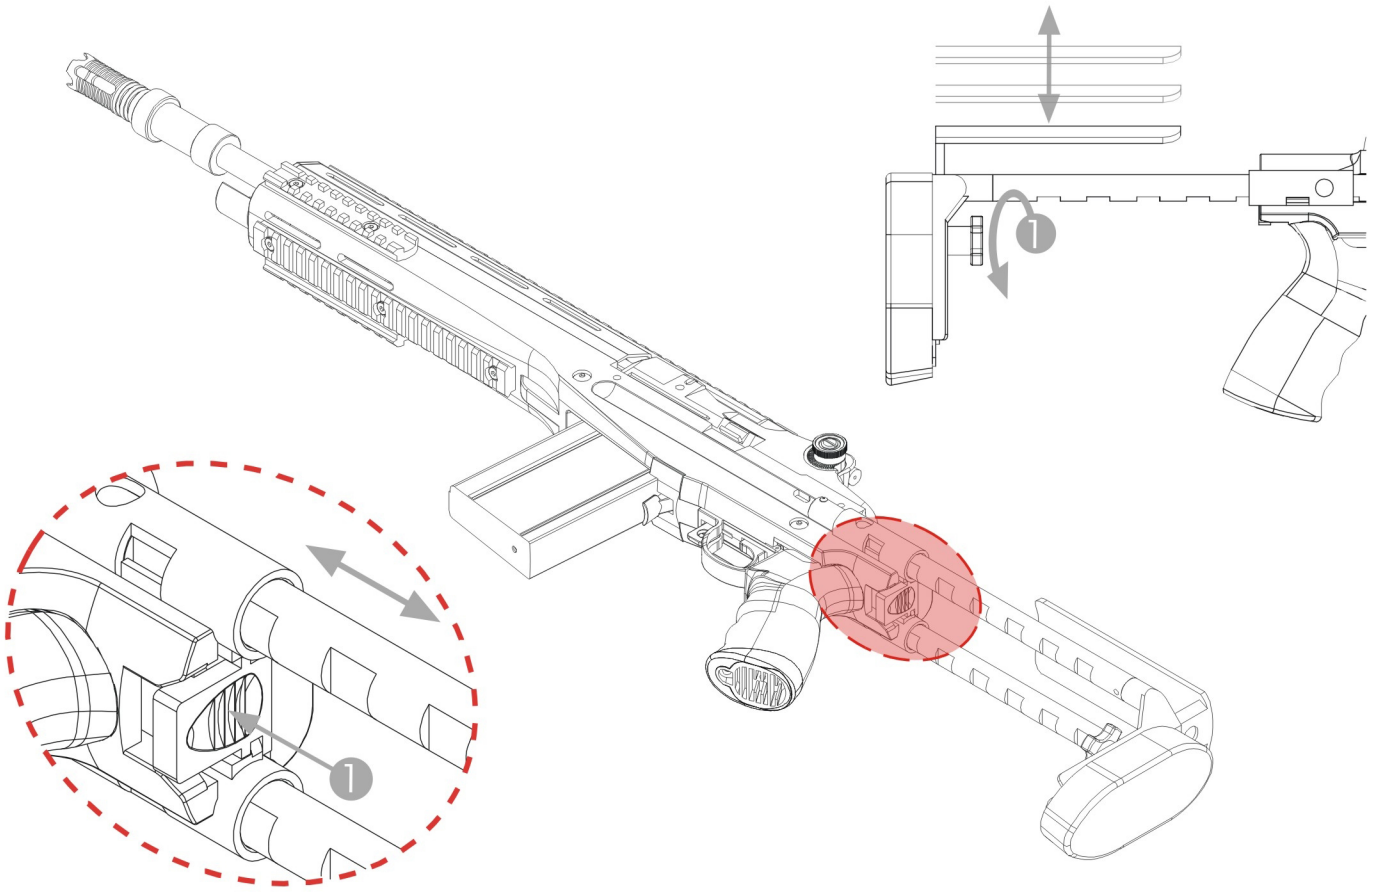

SOPMOD M14

BUD STOCK ADJUSTMENT

HOP-UP ADJUSTMENT

BATTERY SETTING

MAGAZINE LOADING

FIRING MODE

SPRING RELEASE

- . Do not aim or shoot a person or animal as the target.
- . Avoid pulling the trigger carelessly.
- . Always put the gun in a case or bag when you carrying it.
- . Always set the switch lever to the safety position.
- . Do not look into the gun muzzle.
- . Always wear eye protective gear.
- . Store the airsoft gun at the places out of reach by children.
- . Do not disassemble or modify the airsoft gun.