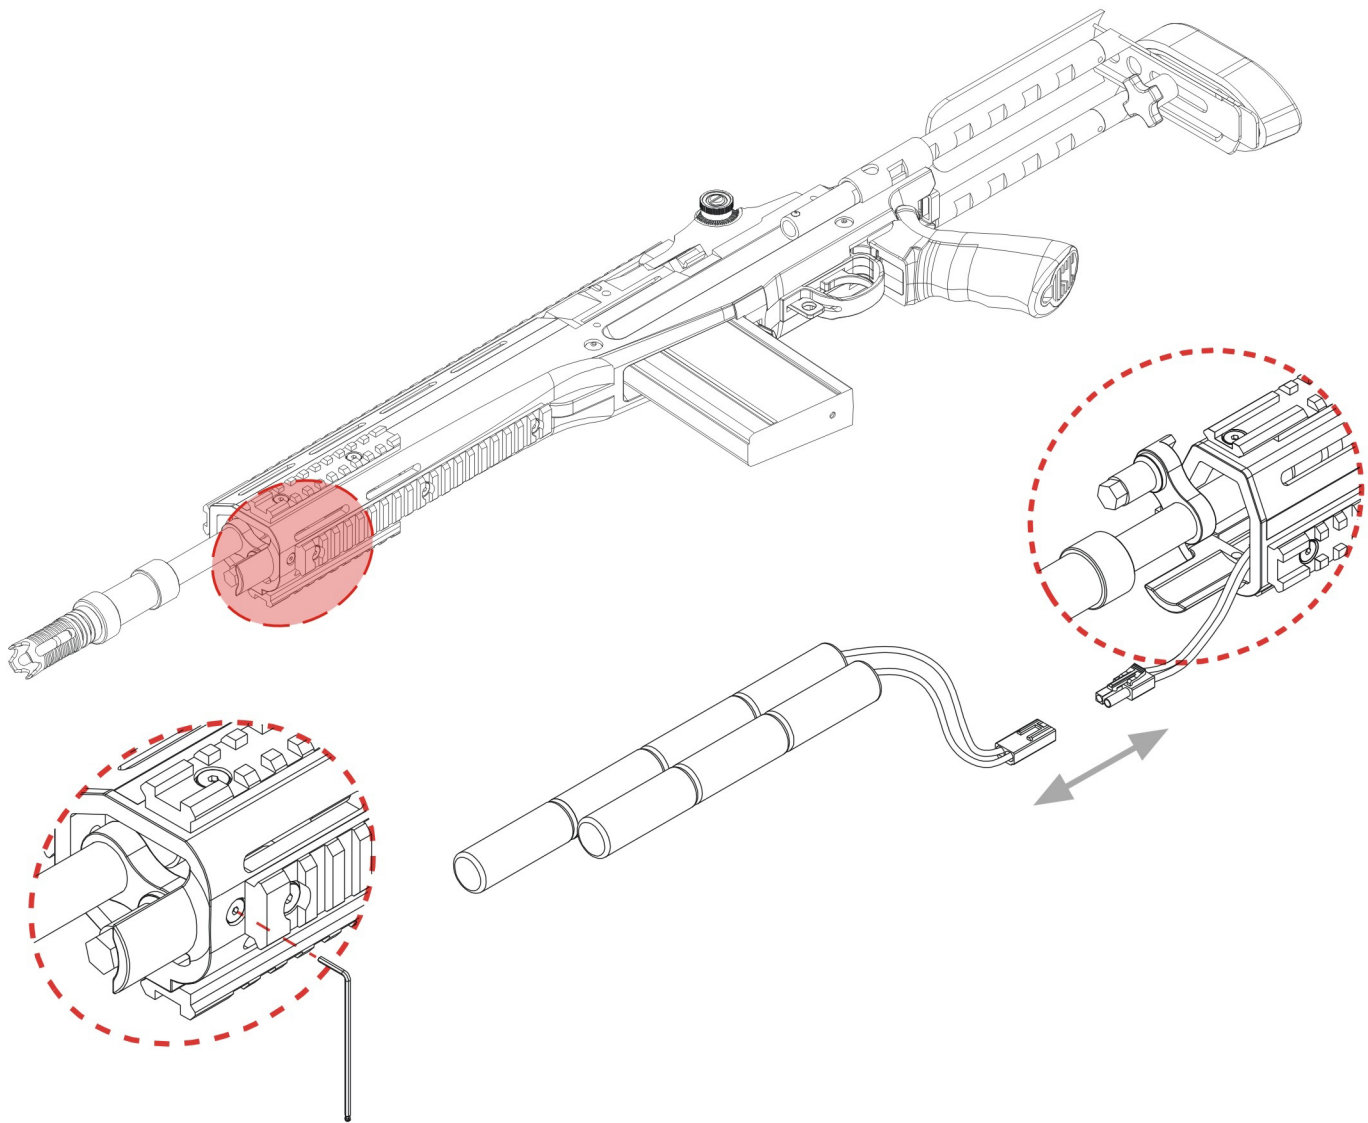

SOPMOD M14

BUD STOCK ADJUSTMENT

HOP-UP ADJUSTMENT

BATTERY SETTING

MAGAZINE LOADING

FIRING MODE

SPRING RELEASE

- . Do not aim or shoot a person or animal as the target.
- . Avoid pulling the trigger carelessly.
- . Always put the gun in a case or bag when you carrying it.
- . Always set the switch lever to the safety position.
- . Do not look into the gun muzzle.
- . Always wear eye protective gear.
- . Store the airsoft gun at the places out of reach by children.
- . Do not disassemble or modify the airsoft gun.