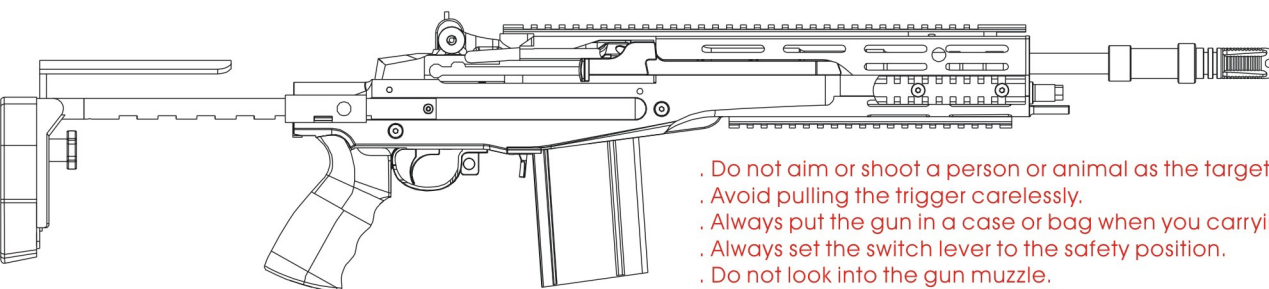

SOPMOD M14

BUD STOCK ADJUSTMENT

HOP-UP ADJUSTMENT

BATTERY SETTING

MAGAZINE LOADING

FIRING MODE

SPRING RELEASE

- . Do not aim or shoot a person or animal as the target.
- . Avoid pulling the trigger carelessly.
- . Always put the gun in a case or bag when you carrying it.
- . Always set the switch lever to the safety position.
- . Do not look into the gun muzzle.
- . Always wear eye protective gear.
- . Store the airsoft gun at the places out of reach by children.
- . Do not disassemble or modify the airsoft gun.