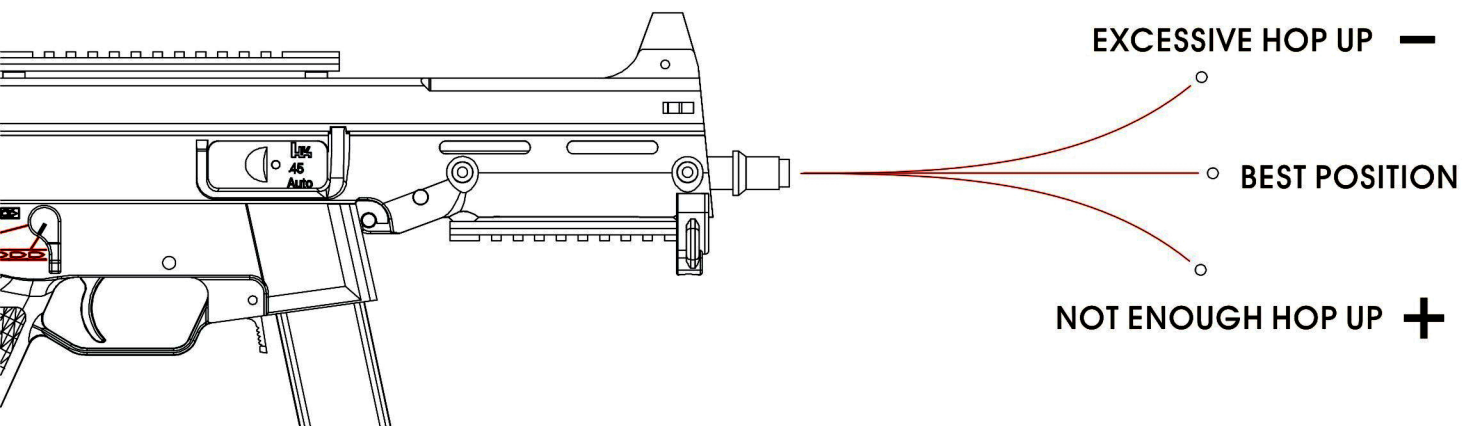

STAR MACHINENPISTOLE

Insert the battery

Use the specified battery for your gun.
8.4V 1700mAh

Setting the magazine

Firing mode

Hop-up adjustment

Folding Stock

PDF por Sniper
Matadores Airsoft Club
www.matadoresairsoft.com