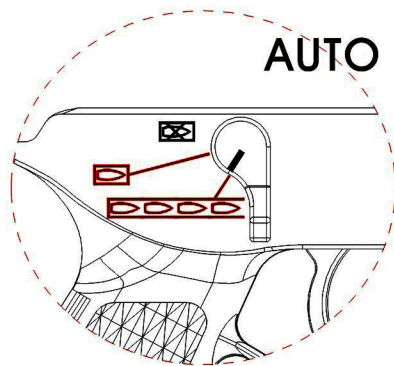

STAR MACHINENPISTOLE

Insert the battery

Use the specified battery for your gun.
8.4V 1700mAh

Setting the magazine

Firing mode

Hop-up adjustment

Folding Stock

PDF por Sniper
Matadores Airsoft Club
www.matadoresairsoft.com