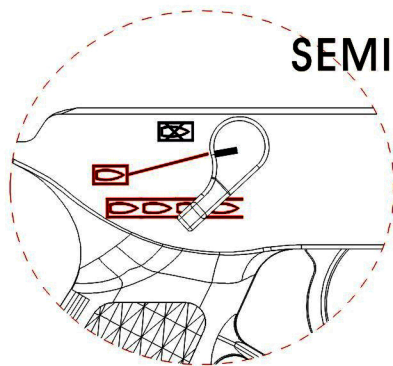

STAR MACHINENPISTOLE

Insert the battery

Use the specified battery for your gun.
8.4V 1700mAh

Setting the magazine

Firing mode

Hop-up adjustment

Folding Stock

PDF por Sniper
Matadores Airsoft Club
www.matadoresairsoft.com