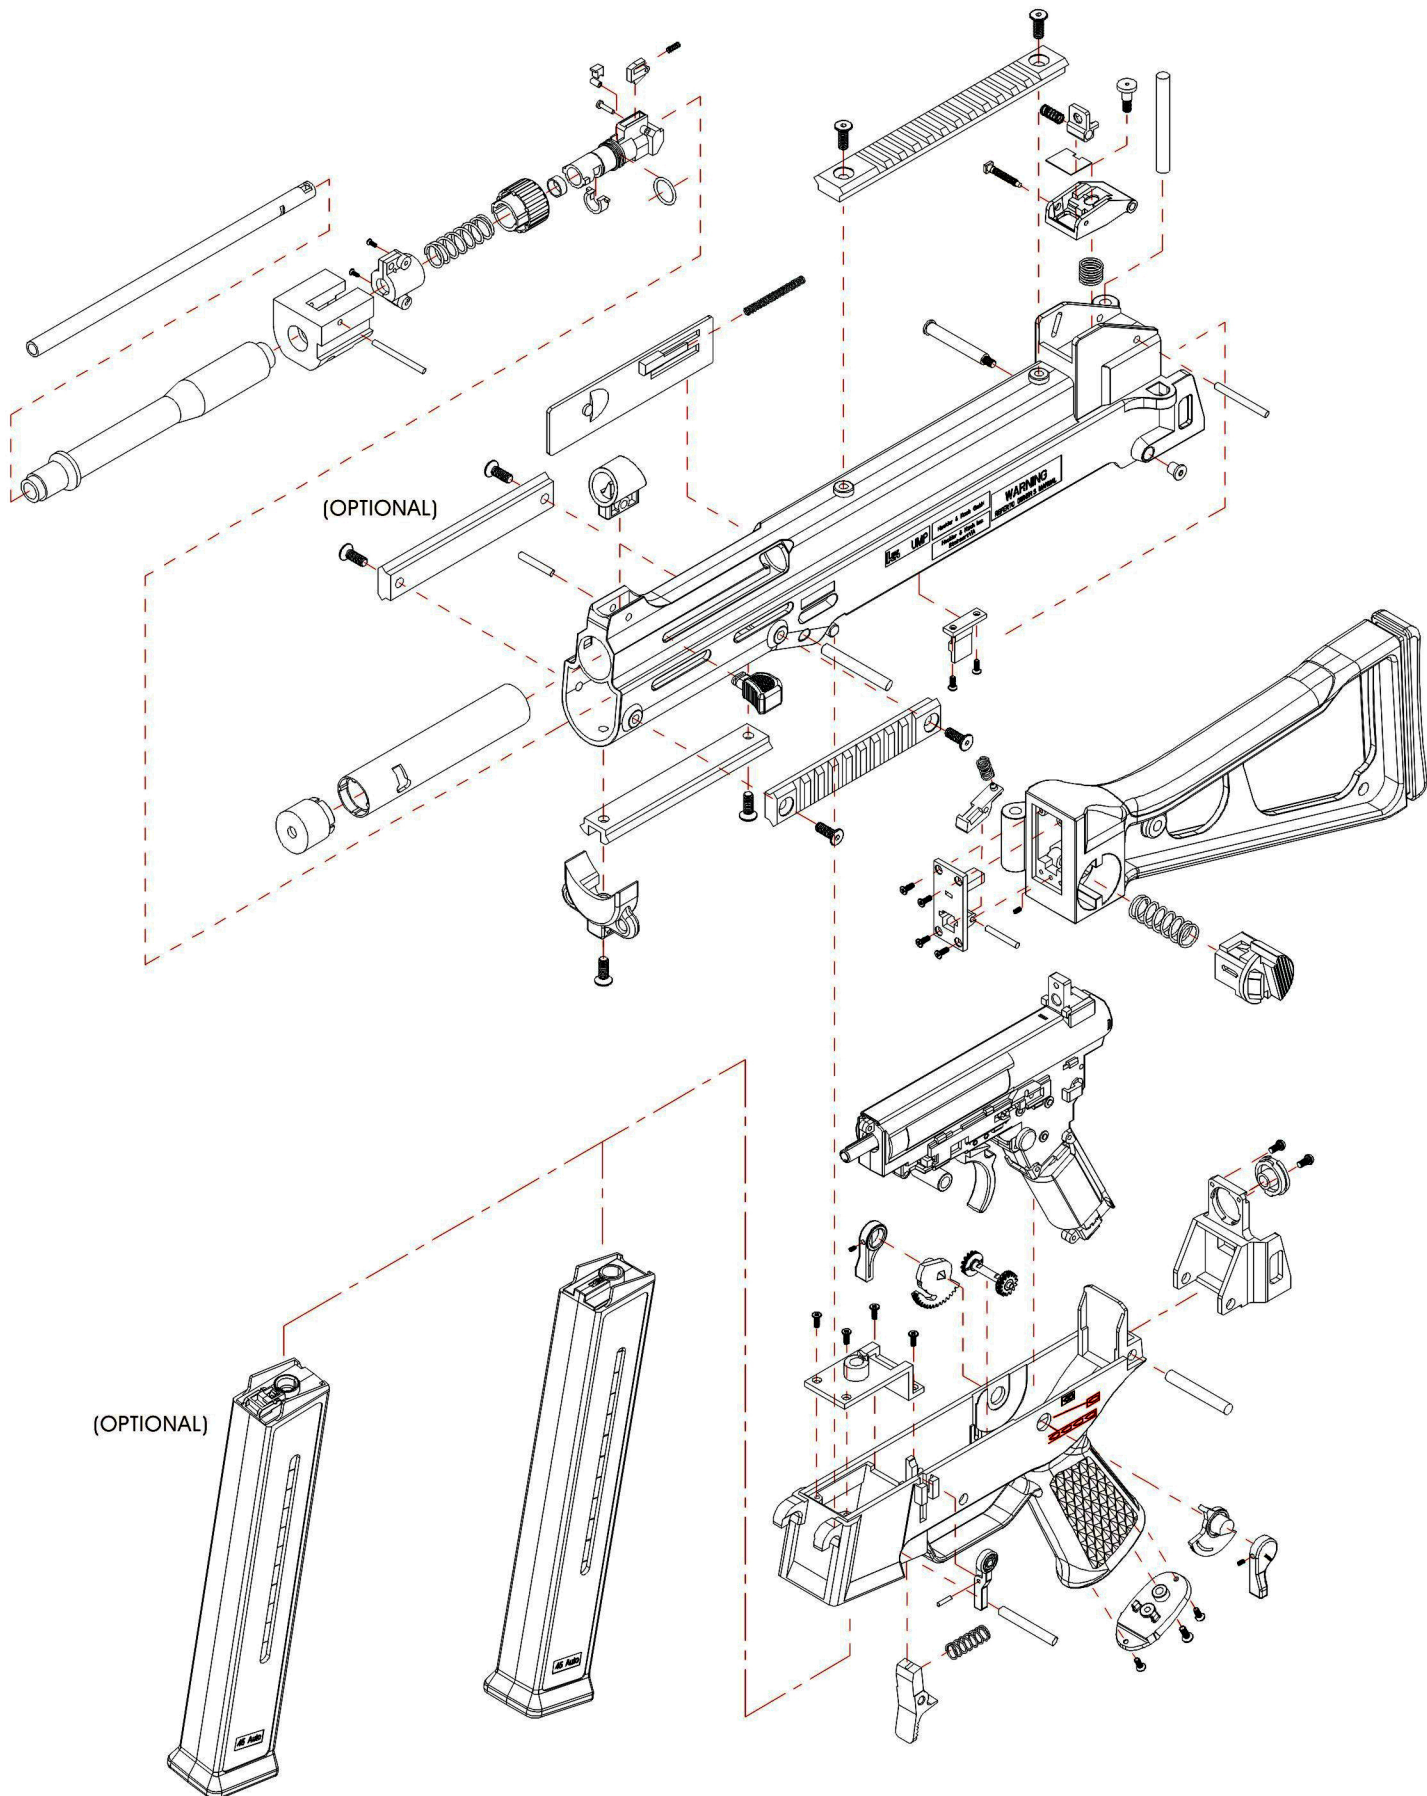

STAR MACHINENPISTOLE

Insert the battery

Use the specified battery for your gun.
8.4V 1700mAh

Setting the magazine

Firing mode

Hop-up adjustment

Folding Stock

PDF por Sniper
Matadores Airsoft Club
www.matadoresairsoft.com