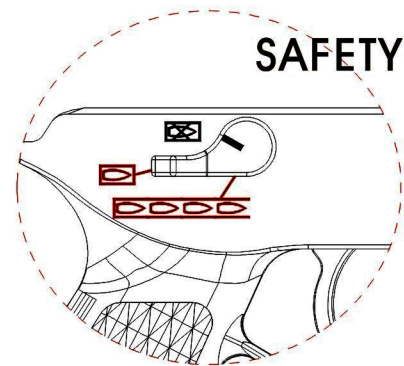

STAR MACHINENPISTOLE

Insert the battery

Use the specified battery for your gun.
8.4V 1700mAh

Setting the magazine

Firing mode

Hop-up adjustment

Folding Stock

PDF por Sniper
Matadores Airsoft Club
www.matadoresairsoft.com