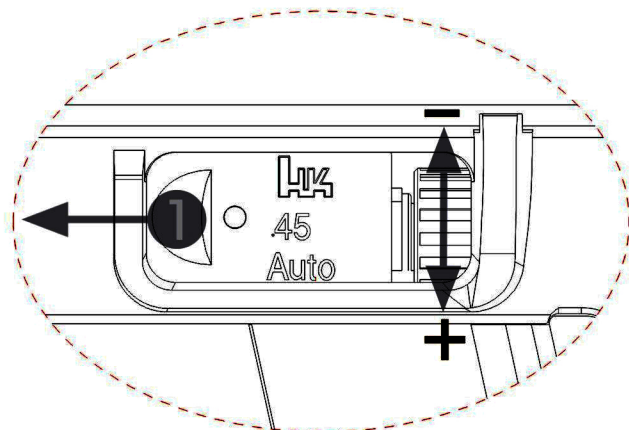

STAR MACHINENPISTOLE

Insert the battery

Use the specified battery for your gun.
8.4V 1700mAh

Setting the magazine

Firing mode

Hop-up adjustment

Folding Stock

PDF por Sniper
Matadores Airsoft Club
www.matadoresairsoft.com