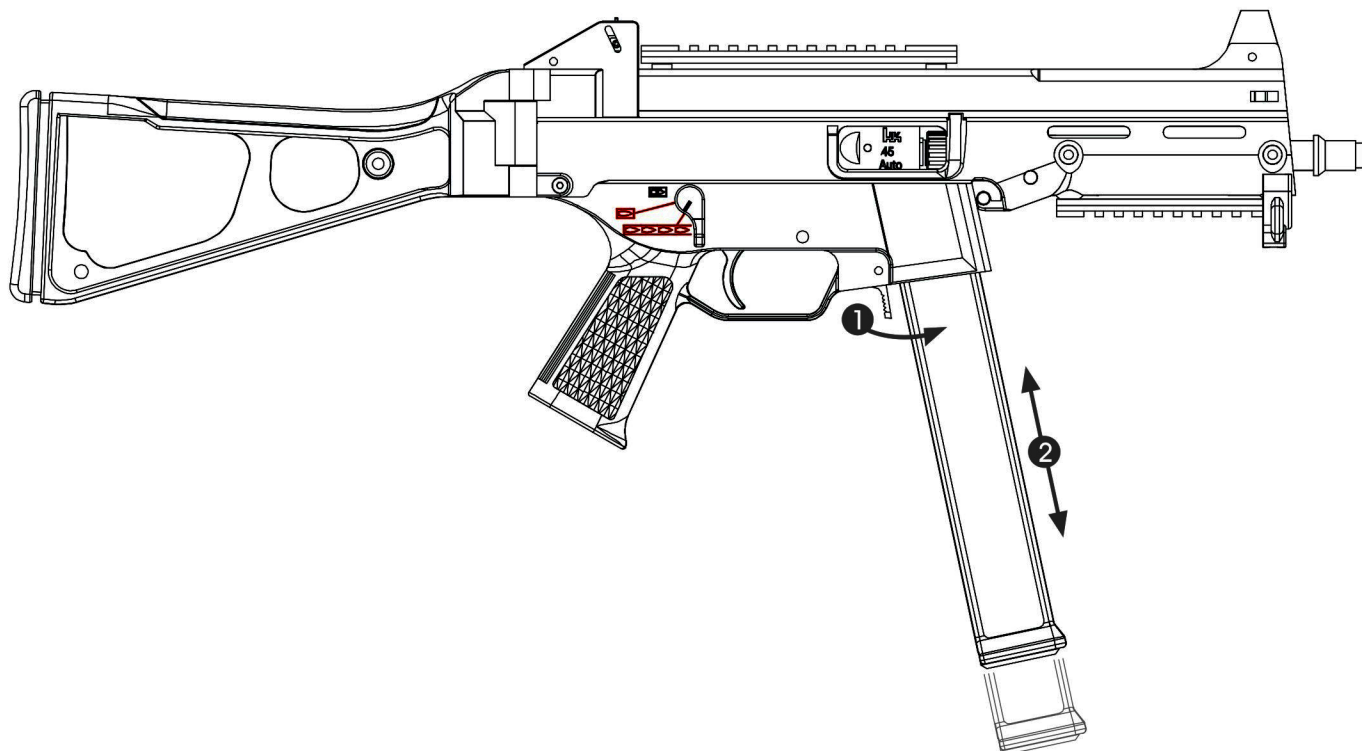

STAR MACHINENPISTOLE

Insert the battery

Use the specified battery for your gun.
8.4V 1700mAh

Setting the magazine

Firing mode

Hop-up adjustment

Folding Stock

PDF por Sniper
Matadores Airsoft Club
www.matadoresairsoft.com