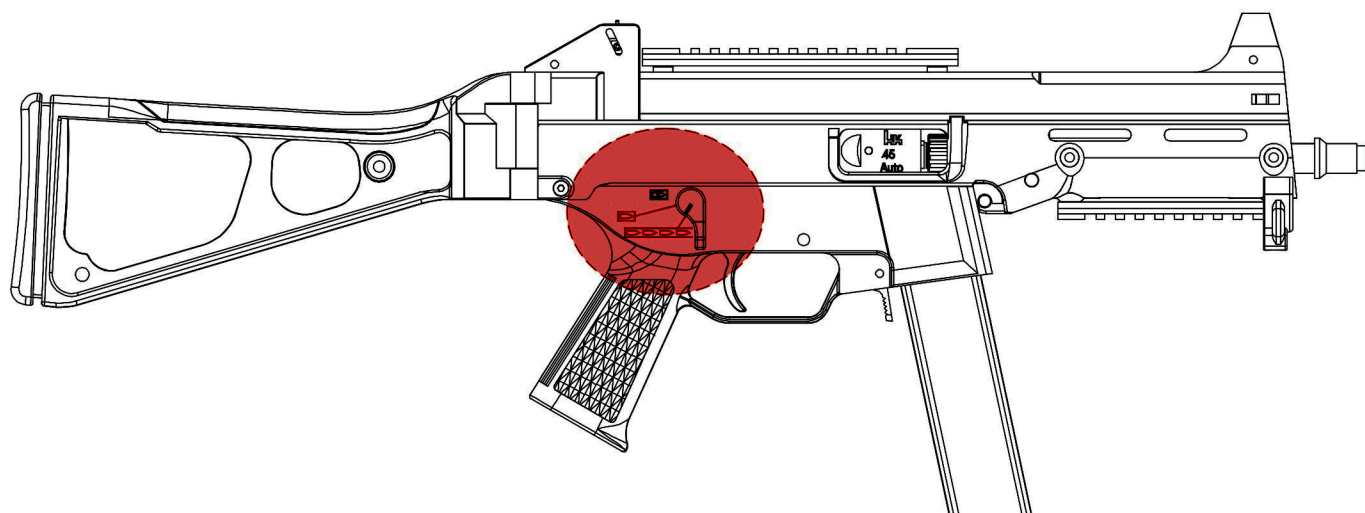

STAR MACHINENPISTOLE

Insert the battery

Use the specified battery for your gun.
8.4V 1700mAh

Setting the magazine

Firing mode

Hop-up adjustment

Folding Stock

PDF por Sniper
Matadores Airsoft Club
www.matadoresairsoft.com