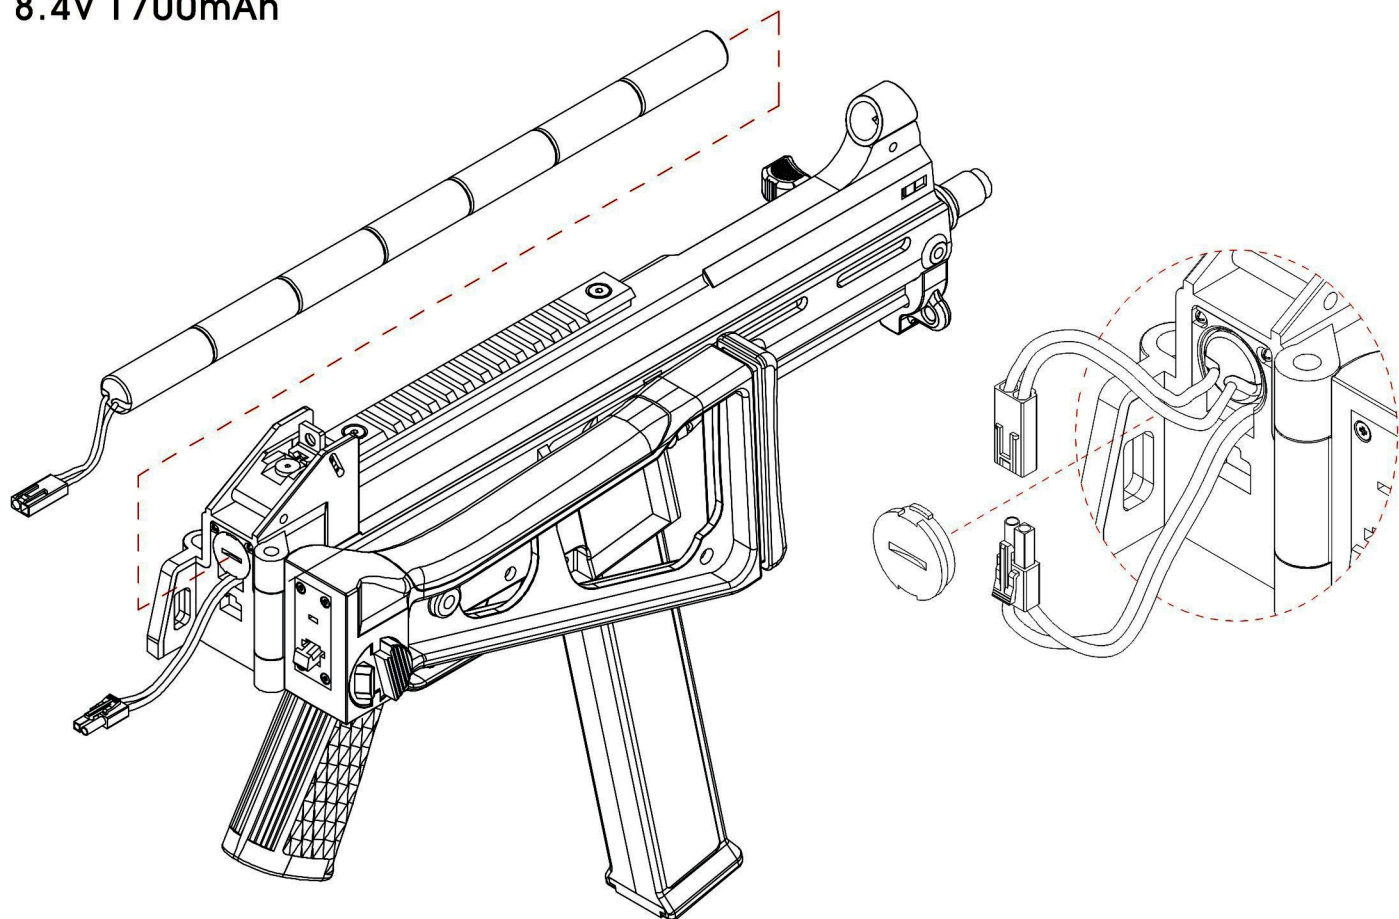

STAR MACHINENPISTOLE

Insert the battery

Use the specified battery for your gun.
8.4V 1700mAh

Setting the magazine

Firing mode

Hop-up adjustment

Folding Stock

PDF por Sniper
Matadores Airsoft Club
www.matadoresairsoft.com