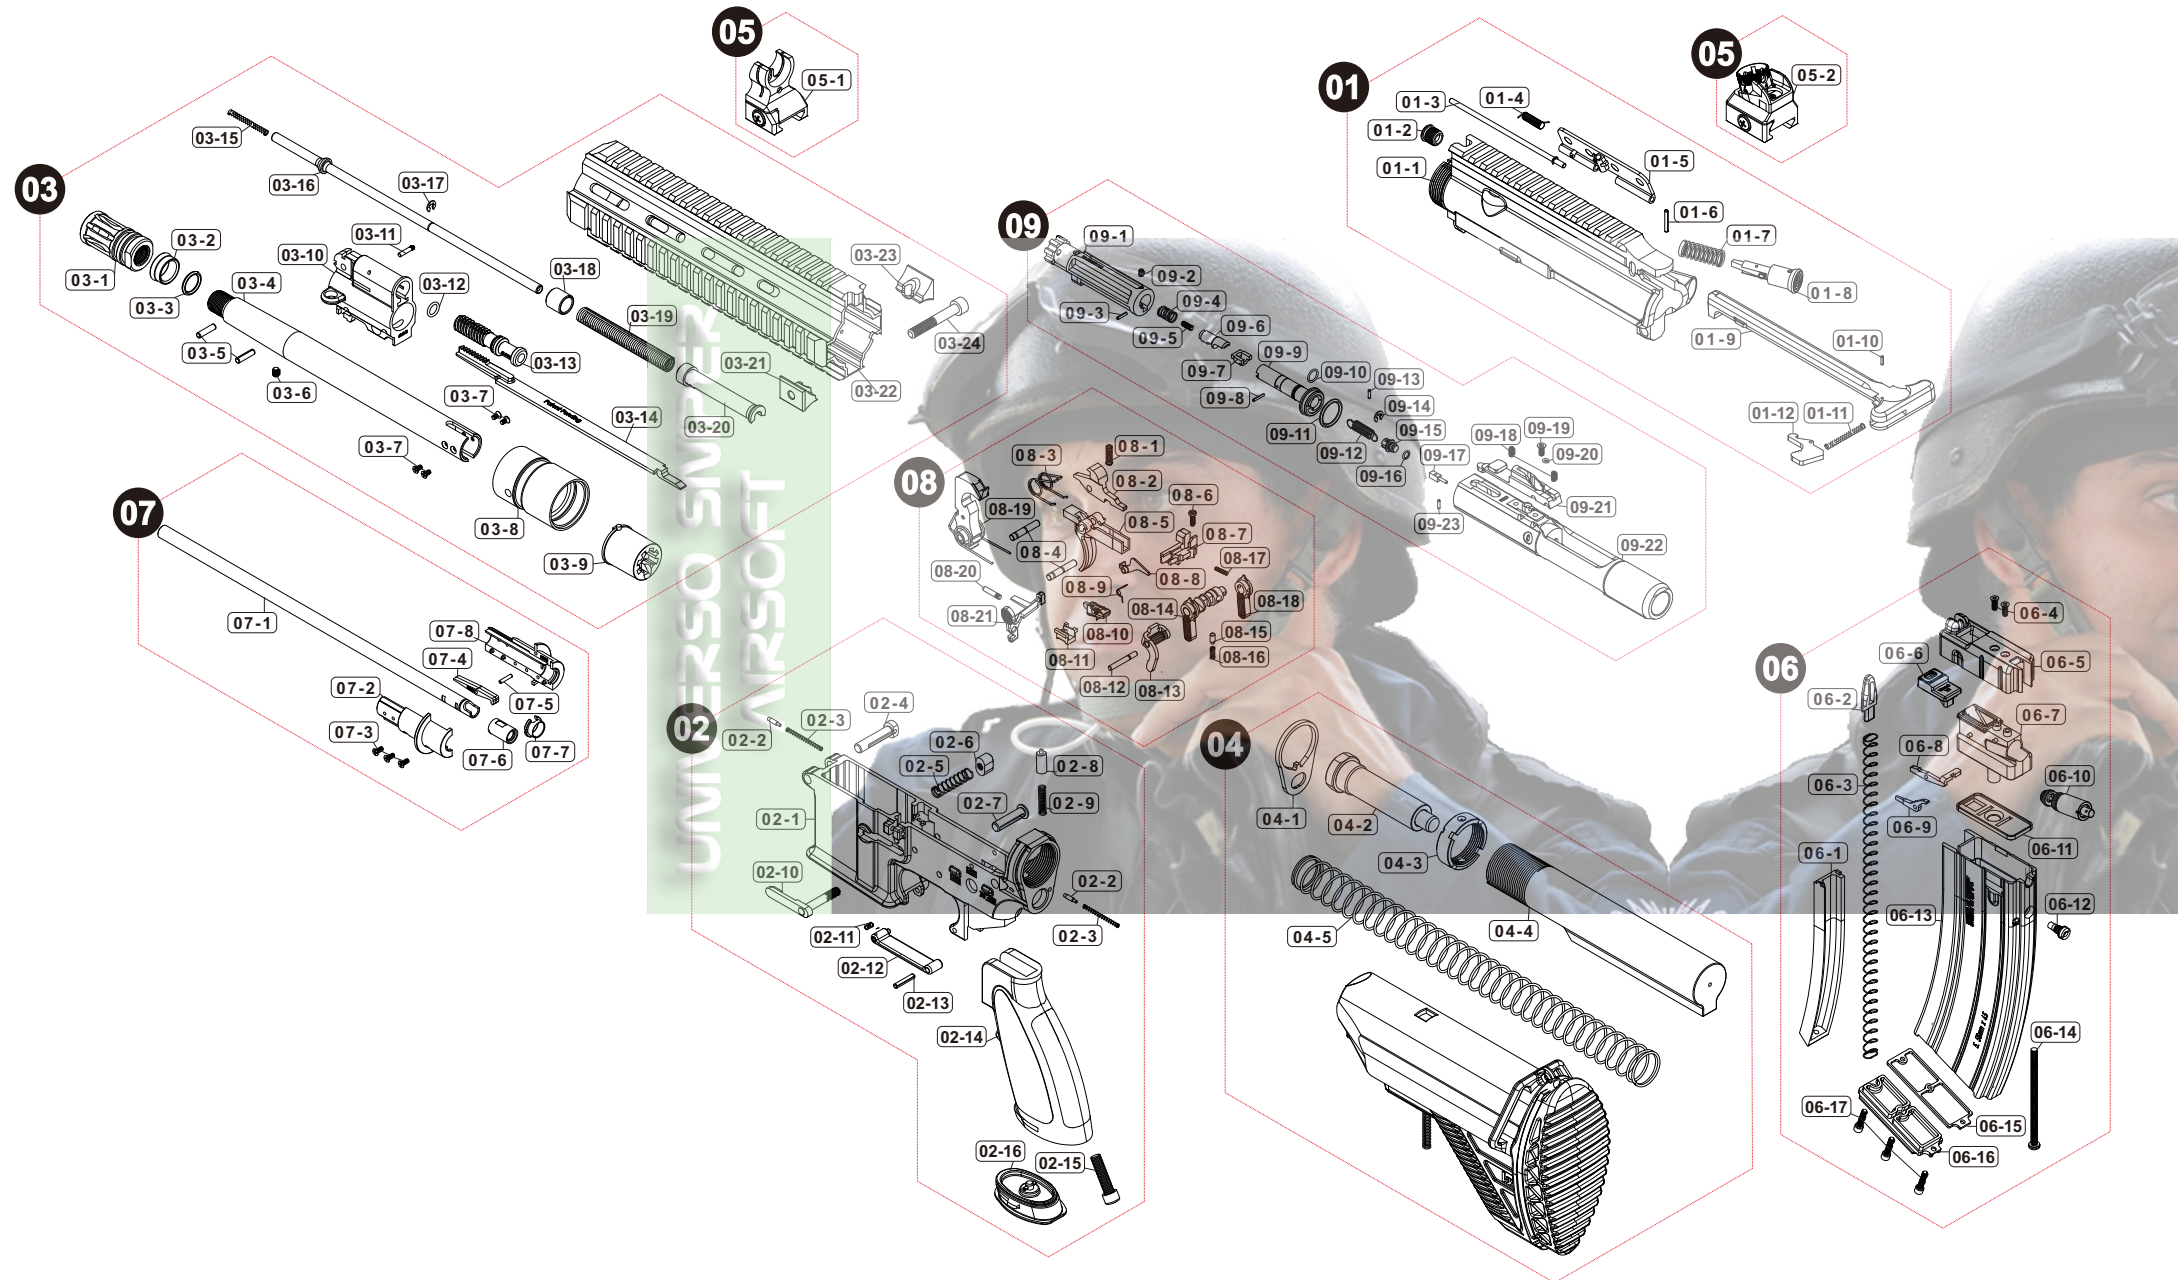

Parts List

UMAREX HK416 Gen2 BLK GBB

Manufactured by VegaForceCompany, Made in Taiwan. <http://www.vegaforce.com>

Parts List

UMAREX HK416 Gen2 BLK GBB

01 UPPER RECEIVER

01-1	VG23URV011
01-2	VG23URV020
01-3	V020ADC031
01-4	V020SPG030
01-5	VG23ADC001
01-6	PBOT021601
01-7	VG20SPG001
01-8	VG20BLT000
01-9	VG20CLR010
01-10	PBOT160601
01-11	VG20SPG00A
01-12	VG20CLR020

02 LOWER RECEIVER

02-1	VG23LRV015
02-2	VG20LRV090
02-3	VG20SPG010
02-4	VG20LRV070
02-5	VG20SPG008
02-6	VG20LRV050
02-7	VG20LRV040
02-8	VG20BFR020
02-9	VG20SPG019
02-10	VG20LRV030
02-11	VG20SPG021
02-12	VG23TGD011
02-13	PBOT031601
02-14	VG23GRP010
02-15	PSCW062504
02-16	VG23GRP011

04 STOCK

04-1	VG20LRV080
04-2	VG2CBFR001
04-3	VG23SPC090
04-4	VG20SPC310
04-5	VG20SPG033

03 BARREL / FOREARM

03-1	V023FHR010
03-2	V023BRL010
03-3	PRIG000005
03-4	VG23BRL060
03-5	PBOT351401
03-6	PSCW040503
03-7	PSCW260522
03-8	U577BRL010
03-9	VG2CHOP080
03-10	VG23GBK040
03-11	PBOT021202
03-12	PRIG000052
03-13	VG23HOP010
03-14	VG2CHOP060
03-15	VG20SPG00A
03-16	VG23PIS020
03-17	PBUKEETW32
03-18	VG23PIS030
03-19	V023SPG010
03-20	VG23PIS040
03-21	U577HGD010
03-22	U577HGD030
03-23	U577HGD020
03-24	PSCW0640H4