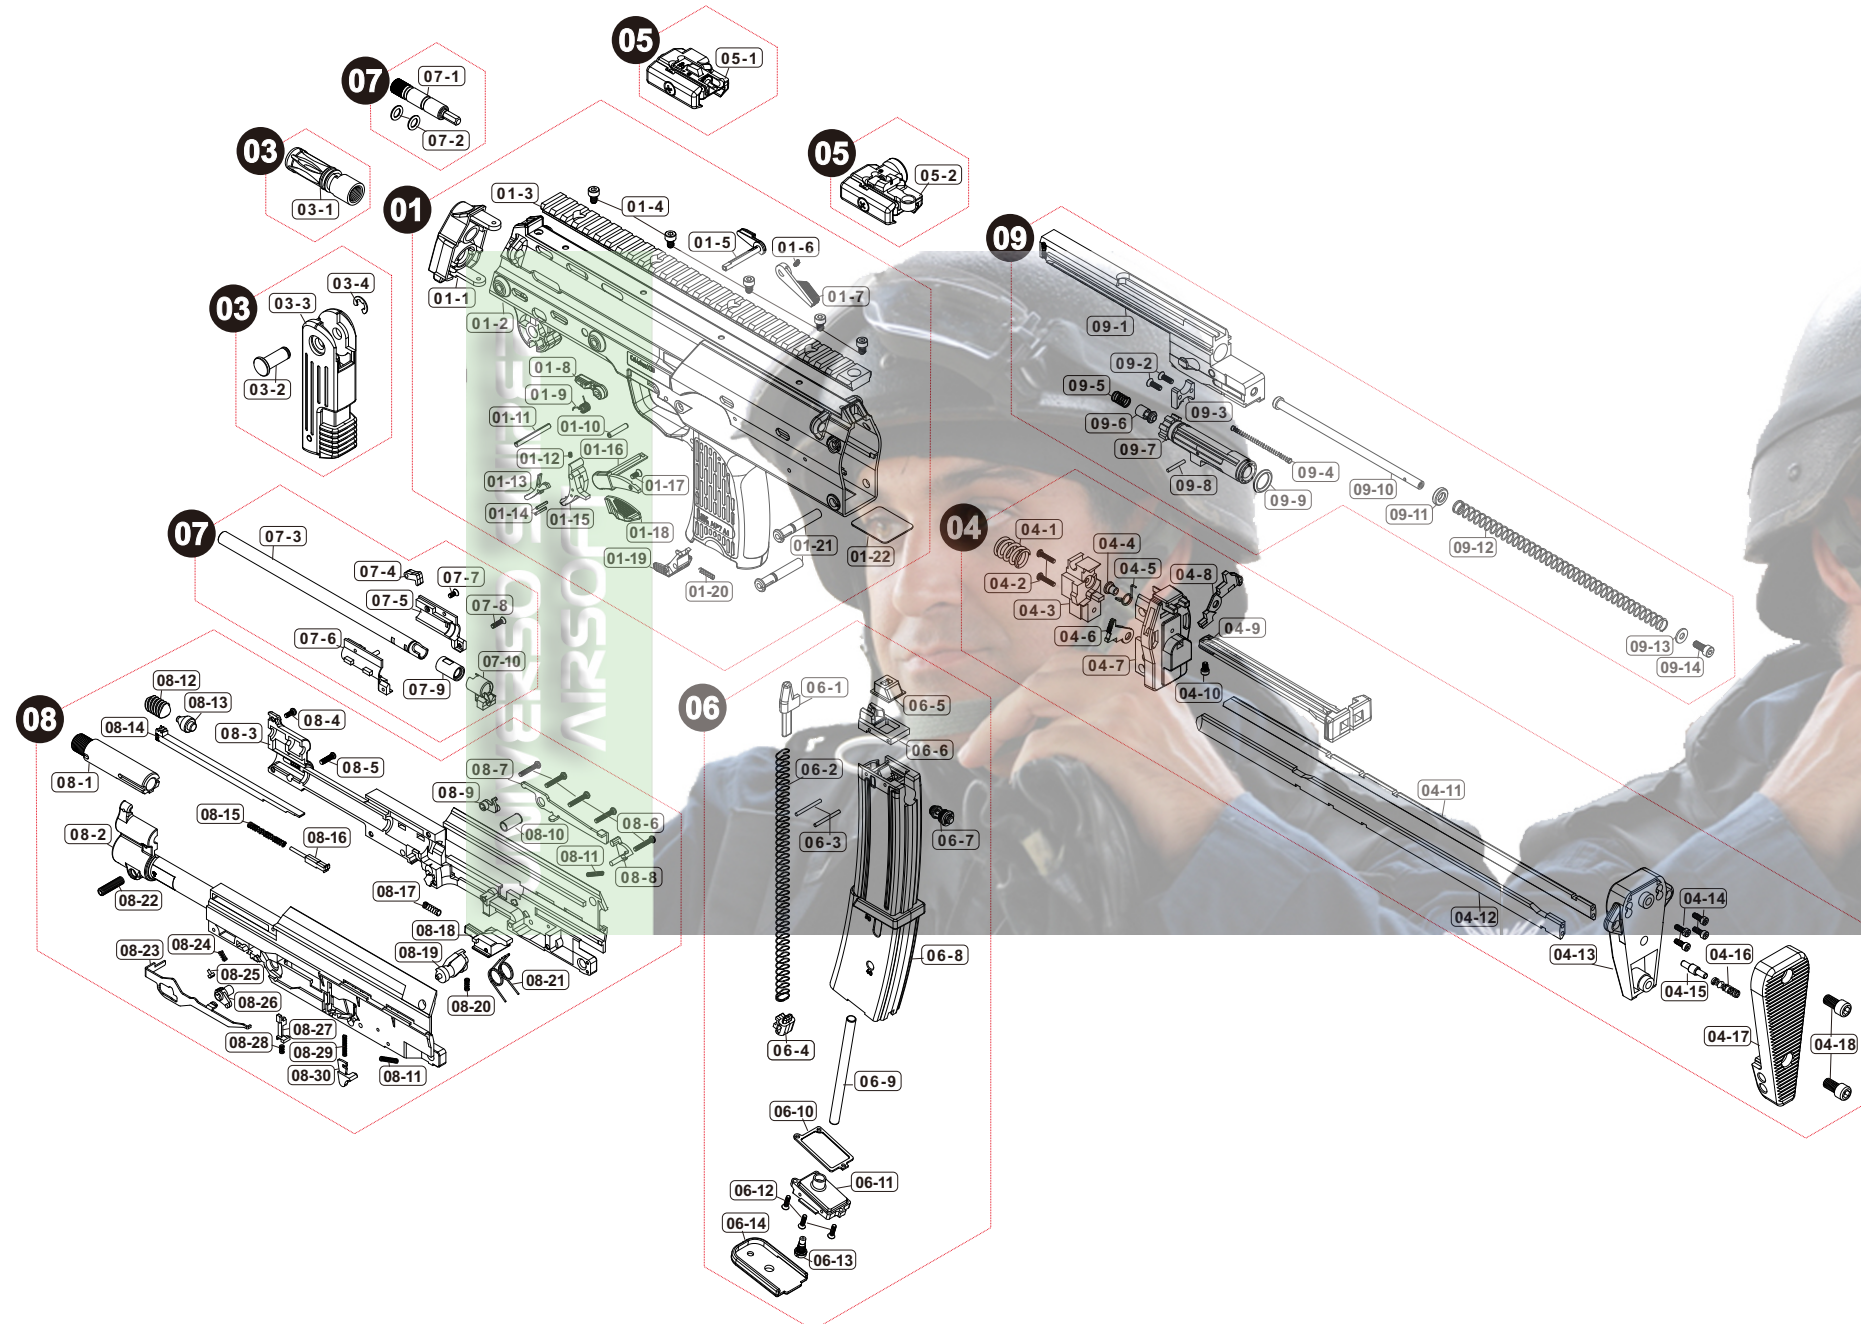

Parts List

UMAREX HK MP7A1 GBBR (2018) ASIA

Manufactured by VegaForceCompany, Made in Taiwan. <http://www.gb-tech.com.tw>

Parts List

UMAREX HK MP7A1 GBBR (2018) ASIA

01 UPPER RECEIVER

01-1	VGB0URV030
01-2	VGB0LRV010
01-3	VGB0HGD050
01-4	PSCW040604
01-5	VGB0BRB040
01-6	PSCW020603
01-7	VGB0MSY010
01-8	VGB0BRB050
01-9	VGB0SPG010
01-10	PBOT031601
01-11	PBOT033001
01-12	PSCW020303
01-13	VGB0THG020
01-14	PBOT169501
01-15	VGB0THG010
01-16	VGB0MSY060
01-17	PSCW260632
01-18	VGB0MSY030
01-19	VGB0MAG090
01-20	V020SPG0E0
01-21	VGB0BRL071
01-22	VGB0BRL060

03 BARREL / FOREARM

03-1	VGB0FHR010
03-2	VGB0GRP010
03-3	VGB0GRP021
03-4	PBUKEETW60

04 STOCK

04-1	VGE0SPG003
04-2	PSCW031221
04-3	VGB0STK060
04-4	VGB0STK090
04-5	VGB0SPG009
04-6	VGB0STK070
04-7	VGB0URV040
04-8	VGB0STK0B0
04-9	VGB0CLR010
04-10	PSCW030504
04-11	VGB0STK051
04-12	VGB0STK041
04-13	VGB0STK020
04-14	PSCW030804
04-15	VGB0STK030
04-16	VGB0SPG001
04-17	VGB0STK010
04-18	PSCW061204