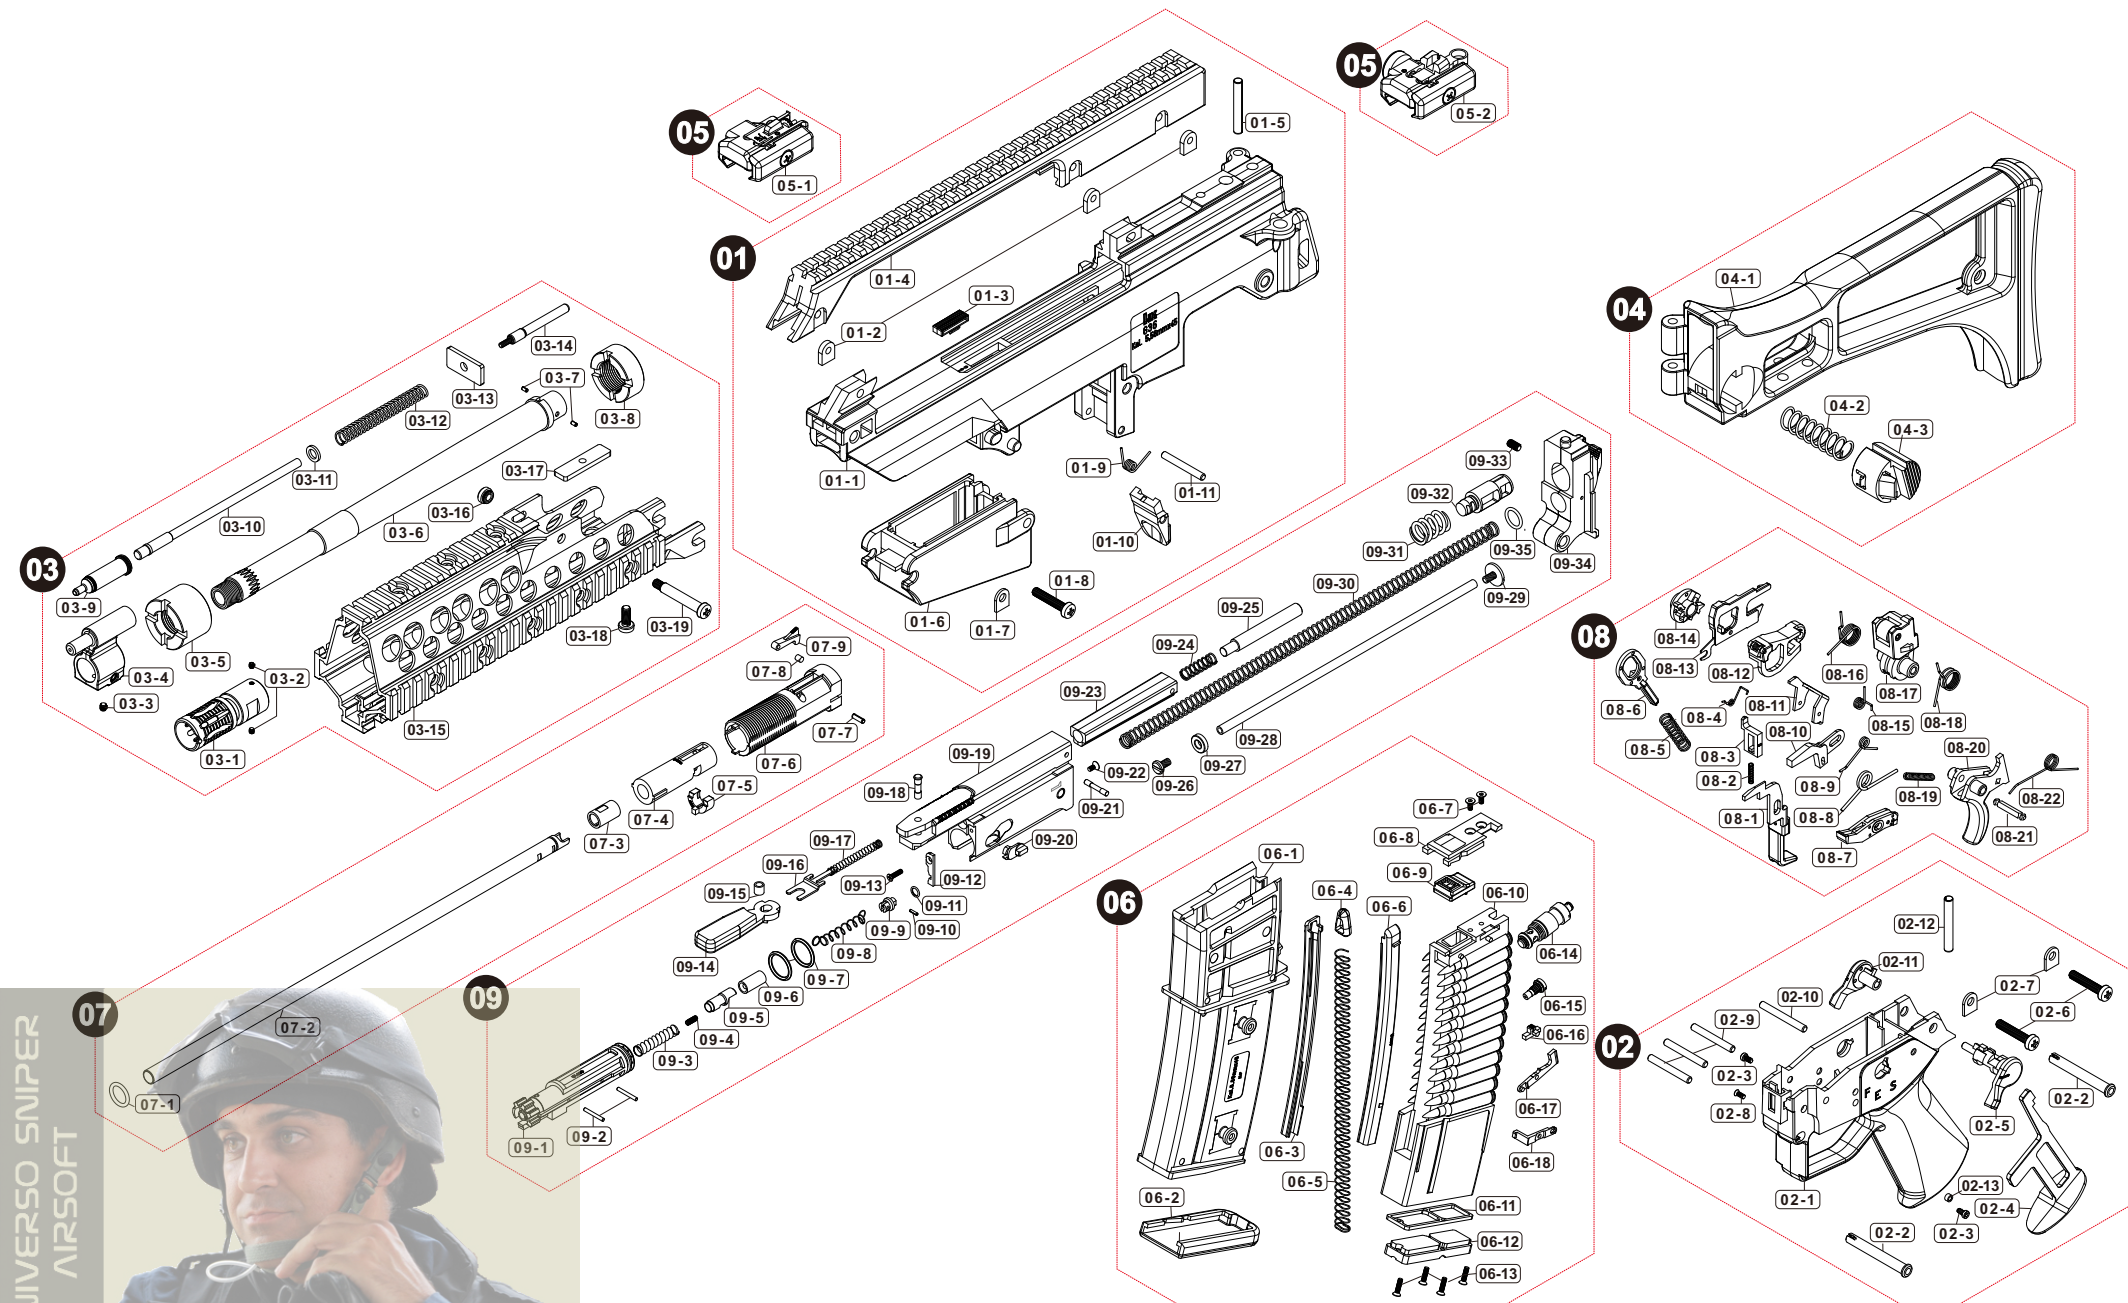

Parts List

UMAREX G36 KSK GBB (DX) Aisa

Manufactured by VegaForceCompany, Made in Taiwan. <http://www.gb-tech.com.tw>

Parts List

UMAREX G36 KSK GBB (DX) Aisa

01 UPPER RECEIVER

01-1	VGE0URV019
01-2	VGE0CHD040
01-3	VGE0HOP070
01-4	VGE0CHD070
01-5	PBOT053601
01-6	VGE0LRV031
01-7	VGE0CHD050
01-8	VGE0CHD030
01-9	VGE0SPG011
01-10	VGE0LRV010
01-11	VGE0THG030

02 LOWER RECEIVER

02-1	VGE0GRP012
02-2	VGE0HGD051
02-3	PSCW260504
02-4	VGE0GRP030
02-5	VGE0MSY021
02-6	VGE0CHD030
02-7	VGE0CHD050
02-8	PSCW250602
02-9	VGE0THG030
02-10	VGE0THG040
02-11	VGE0MSY011
02-12	PBOT053601
02-13	VGE0PLK060

07 HOP SYTEM

07-1	PRIG000043
07-2	V003TUB330
07-3	VG00HOP010
07-4	VGE0HOP060
07-5	VGE0HOP020
07-6	VGE0BRL030
07-7	PBOT020801
07-8	V0S3HOP0B0
07-9	VGE0HOP040

03 BARREL / FOREARM

03-1	VGE0FHR030
03-2	PSCW030303
03-3	PSCW040403
03-4	VGE0GBK020
03-5	VGE0BRL020
03-6	VGE0BRL060
03-7	PBOT020401
03-8	VGE0BRL040
03-9	VGE0PIS030
03-10	VGE0PIS070
03-11	VGE0PIS060
03-12	VGE0SPG024
03-13	VGE0PIS020
03-14	VGE0PIS050
03-15	VGE0HGD0F0
03-16	VGE0HGD0H0
03-17	VGE0HGD0J0
03-18	VGE0HGD0K0
03-19	VGE0HGD0G0

08 TRIGGER SYSTEM

08-1	VGE0LRV042
08-2	VGE0SPG009
08-3	VGE0FPN020
08-4	VGE0SPG014
08-5	VGE0SPG008
08-6	VGE0MSY060
08-7	VGE0PLK031
08-8	VGE0SPG006
08-9	VGE0SPG018
08-10	VGE0FPN010
08-11	VGE0PLK050
08-12	VGE0LRV061
08-13	VGE0MSY031
08-14	VGE0MSY050
08-15	VGE0SPG021
08-16	VGE0SPG017
08-17	VGE0PLK011
08-18	VGE0SPG016
08-19	VGE0SPG010
08-20	VGE0THG010
08-21	VGE0THG020
08-22	VGE0SPG007