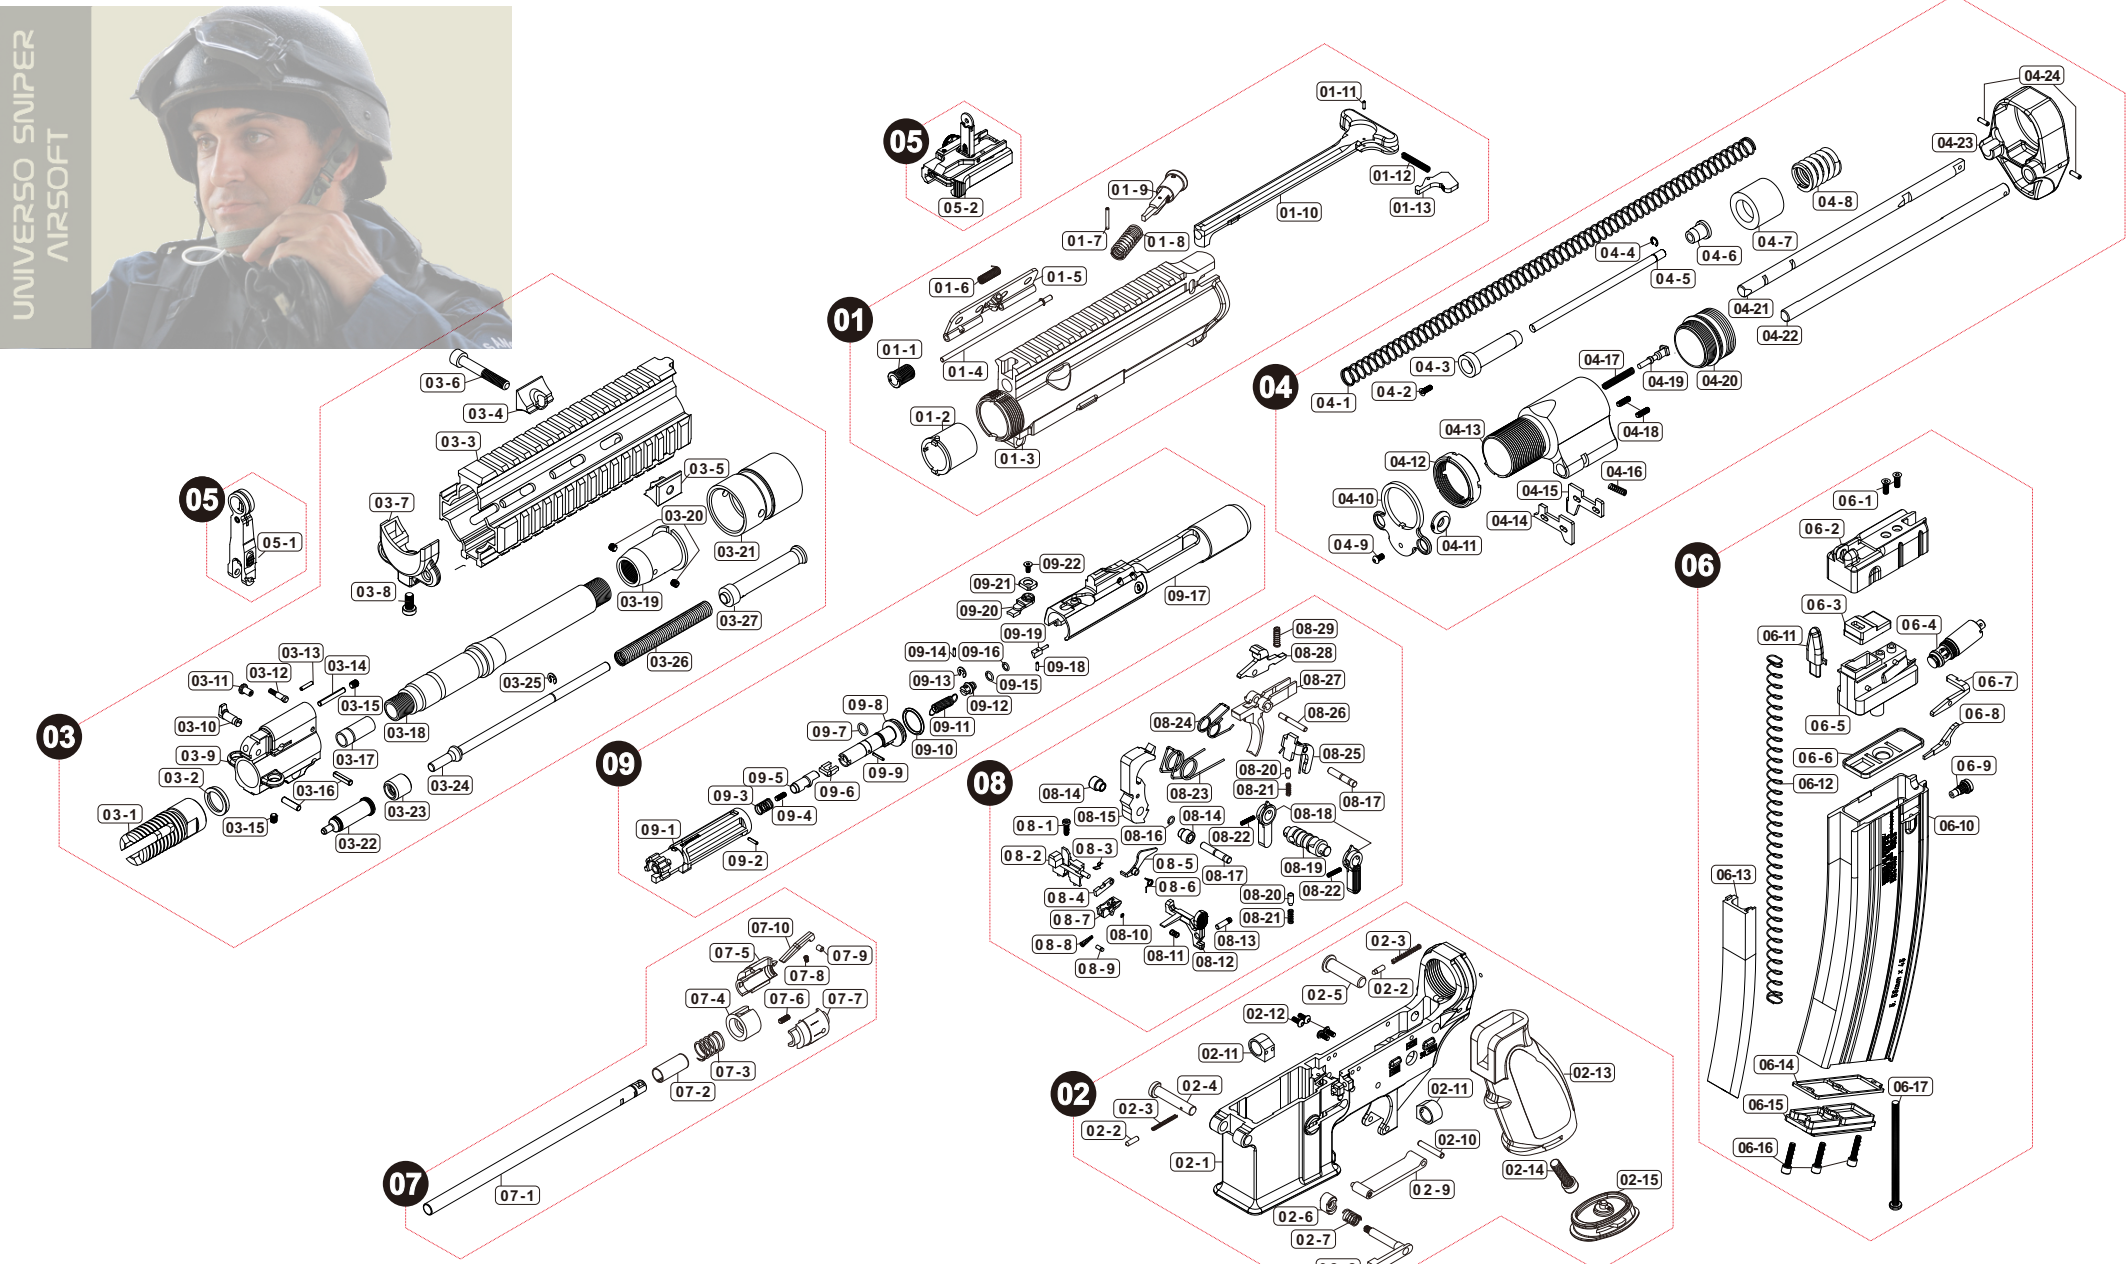

Parts List

UMAREX HK 416C GBB

Manufactured by VegaForceCompany, Made in Taiwan. <http://www.gb-tech.com.tw>

Parts List

UMAREX HK 416C GBB

01 UPPER RECEIVER

01-1	VG23URV020
01-2	VG20ADC040
01-3	VG23URV011
01-4	V020ADC031
01-5	VG23ADC000
01-6	V020SPG030
01-7	PBOT021601
01-8	VG20SPG001
01-9	VG20BLT000
01-10	VG20CLR010
01-11	PBOT160601
01-12	V020SPG050
01-13	VG20CLR020

02 LOWER RECEIVER

02-1	VG23LRV113
02-2	VG20LRV090
02-3	VG20SPG010
02-4	VG20LRV070
02-5	VG20LRV040
02-6	VG20LRV050
02-7	VG20SPG008
02-8	VG20LRV030
02-9	VG23TGD011
02-10	PBOT031601
02-11	VG20LRV050
02-12	PSCW260601
02-13	VG23GRP010
02-14	PSCW062504
02-15	VG23GRP011

05 SIGHTS

05-1	VG23FST141
05-2	V023RST100

03 BARREL / FOREARM

03-1	VG23FHR010
03-2	V040FHR010
03-3	VG23HGD010
03-4	U577HGD020
03-5	U577HGD010
03-6	PSCW0640H4
03-7	VGE0HGD030
03-8	VGE0HGD080
03-9	VG23FST110
03-10	VG23PIS110
03-11	VG23FST130
03-12	VG23FST121
03-13	PBOT021001
03-14	PBOT032201
03-15	PSCW040503
03-16	PBOT351401
03-17	VG23BRL120
03-18	VG23BRL110
03-19	VG23BRL020
03-20	PSCW040403
03-21	V020ADC040
03-22	VGE0PIS030
03-23	VG23PIS030
02-24	VG23PIS120
03-25	PBUKEETW32
03-26	V023SPG010
03-27	VG23PIS040

07 HOP SYTEM

07-1	V000TUB208
07-2	V000HOP012
07-3	V000SPG0A0
07-4	VG20HOP0A0
07-5	VG20HOP070
07-6	PSCW030803
07-7	VG20HOP080
07-8	VG20SPG020
07-9	V000HOP020
07-10	VG20HOP090

08 TRIGGER SYSTEM

08-1	PSCW260804
08-2	VG20FPN010
08-3	VG20SPG007
08-4	VG20FPN040
08-5	VG20FPN090
08-6	VG20SPG017
08-7	VG20FPN030
08-8	VG20SPG003
08-9	VG20FPN050
08-10	PBUKEETW12
08-11	VG20SPG021
08-12	VG20FPN070
08-13	VG20BRB000
08-14	VG20PLK040
08-15	VG20LRV0G0
08-16	VG20SPG023
08-17	VG20THG020
08-18	VG23MSY020
08-19	VG23MSY010
08-20	VG20MSY020
08-21	VG20SPG011
08-22	PSCW021003
08-23	VG20SPG022
08-24	VG20SPG009
08-25	VG20LRV022
08-26	VG20BFR040
08-27	VG20THG010
08-28	VG20LRV0F0
08-29	VG20SPG018