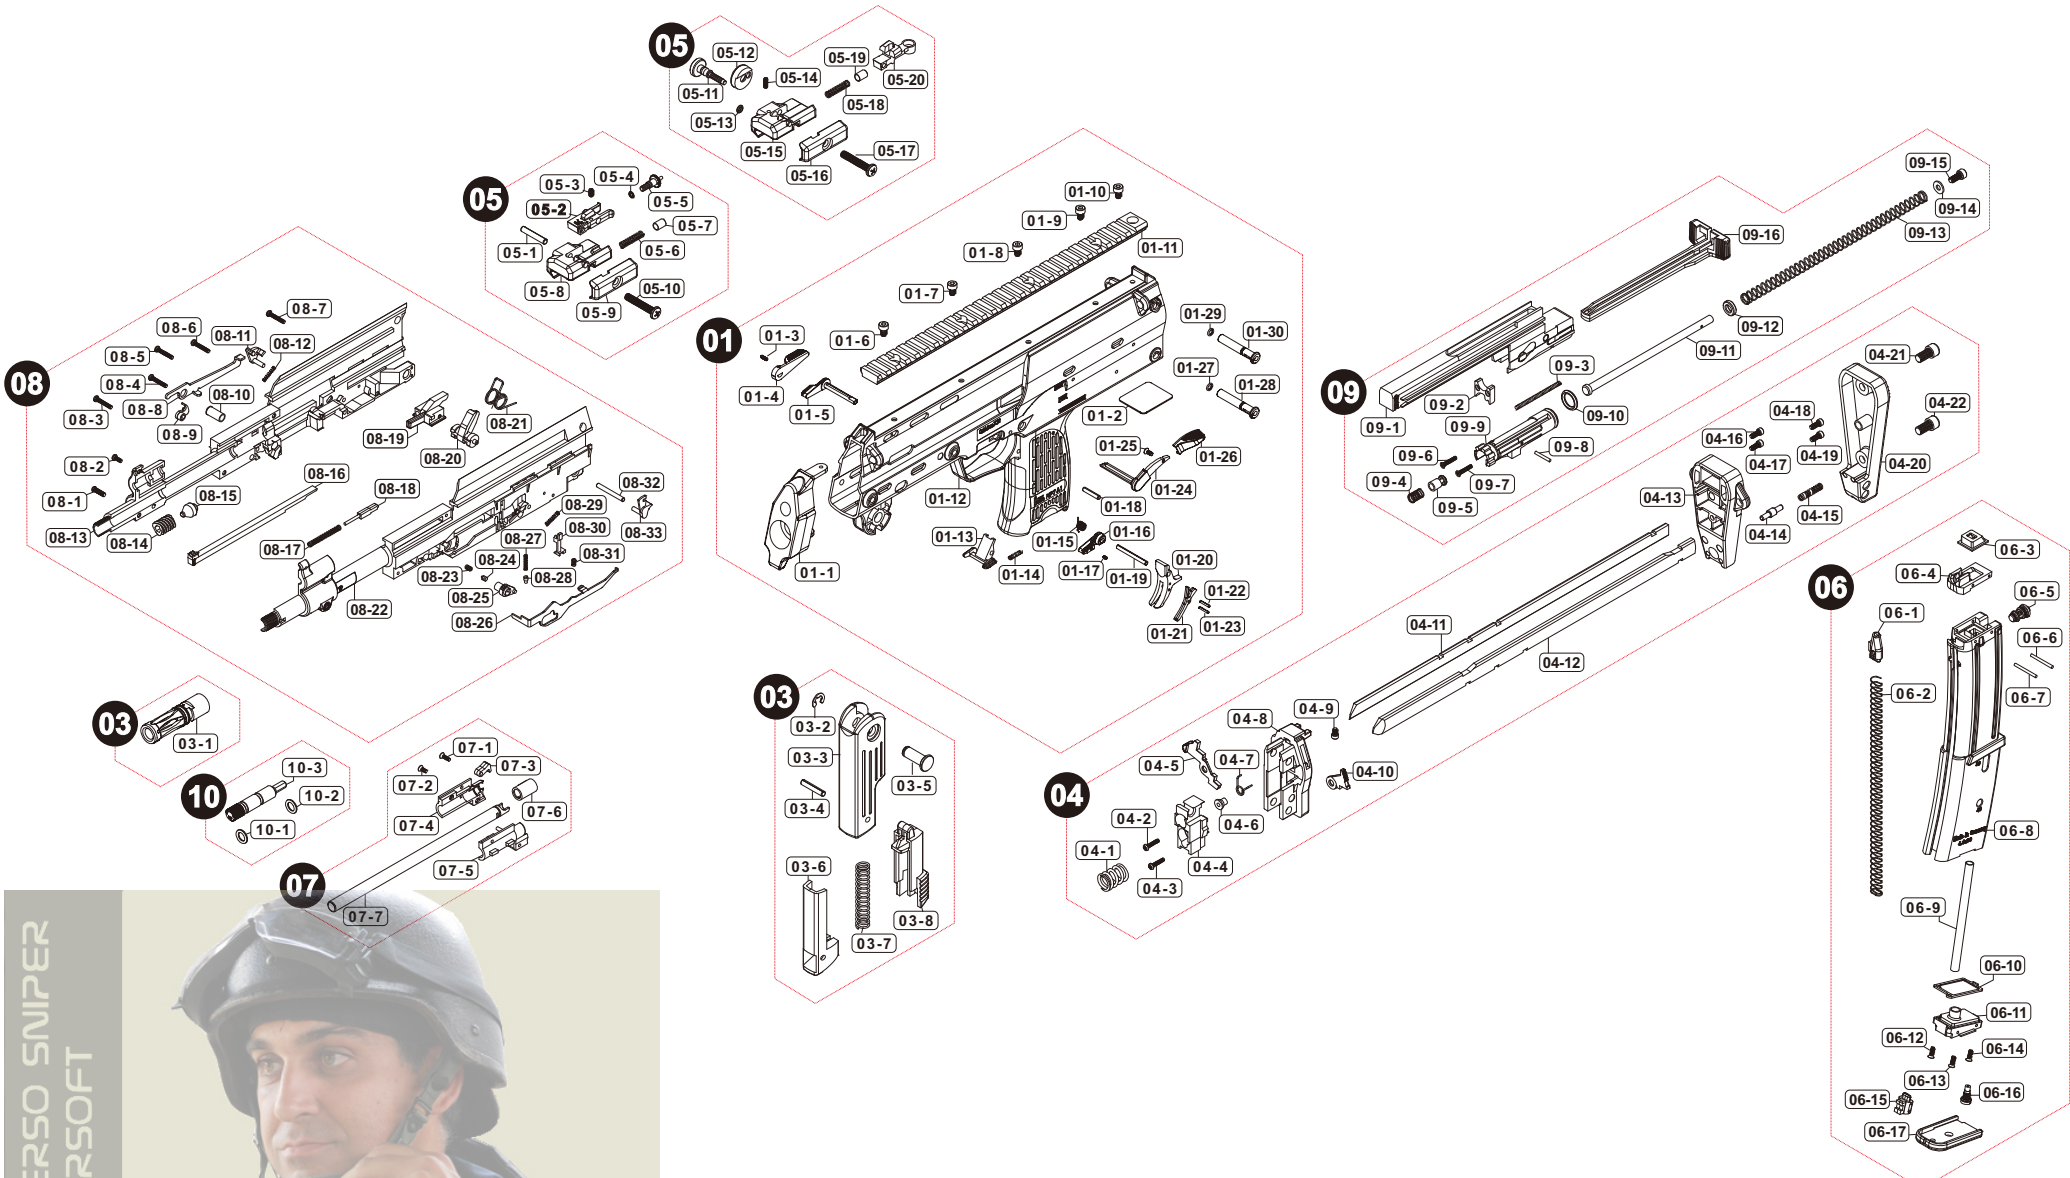

Parts List

UMAREX MP7 A1 GBBR

Manufactured by VegaForceCompany, Made in Taiwan. <http://www.gb-tech.com.tw>

Parts List

UMAREX MP7 A1 GBBR

01 UPPER RECEIVER

01-1	VGB0URV030
01-2	VGB0BRL060
01-3	PSCW020603
01-4	VGB0MSY010
01-5	VGB0BRB040
01-6	PSCW040604
01-7	PSCW040604
01-8	PSCW040604
01-9	PSCW040604
01-10	PSCW040604
01-11	VGB0HGD010
01-12	VGB0LRV011
01-13	VGB0MAG090
01-14	V020SPG0E0
01-15	VGB0SPG010
01-16	VGB0BRB050
01-17	PSCW020303
01-18	PBOT031601
01-19	PBOT033001
01-20	VGB0THG010
01-21	VGB0THG020
01-22	PBOT169501
01-23	PBOT169501
01-24	VGB0MSY060
01-25	PSCW260632
01-26	VGB0MSY030
01-27	PRIG000032
01-28	VGB0BRL070
01-29	PRIG000032
01-30	VGB0BRL070

03 BARREL / FOREARM

03-1	VGB0FHR010
03-2	PBUKEETW60
03-3	VGB0GRP020
03-4	PBOT042201
03-5	VGB0GRP010
03-6	VGB0GRP030
03-7	VGB0SPG005
03-8	VGB0GRP040

04 STOCK

04-1	VGE0SPG003
04-2	PSCW031221
04-3	PSCW031221
04-4	VGB0STK060
04-5	VGB0STK0B0
04-6	VGB0STK090
04-7	VGB0SPG009
04-8	VGB0URV040
04-9	PSCW031221
04-10	VGB0STK070
04-11	VGB0STK050
04-12	VGB0STK040
04-13	VGB0STK020
04-14	VGB0STK030
04-15	VGB0SPG001
04-16	PSCW030804
04-17	PSCW030804
04-18	PSCW030804
04-19	PSCW030804
04-20	VGB0STK010
04-21	PSCW061204
04-22	PSCW061204