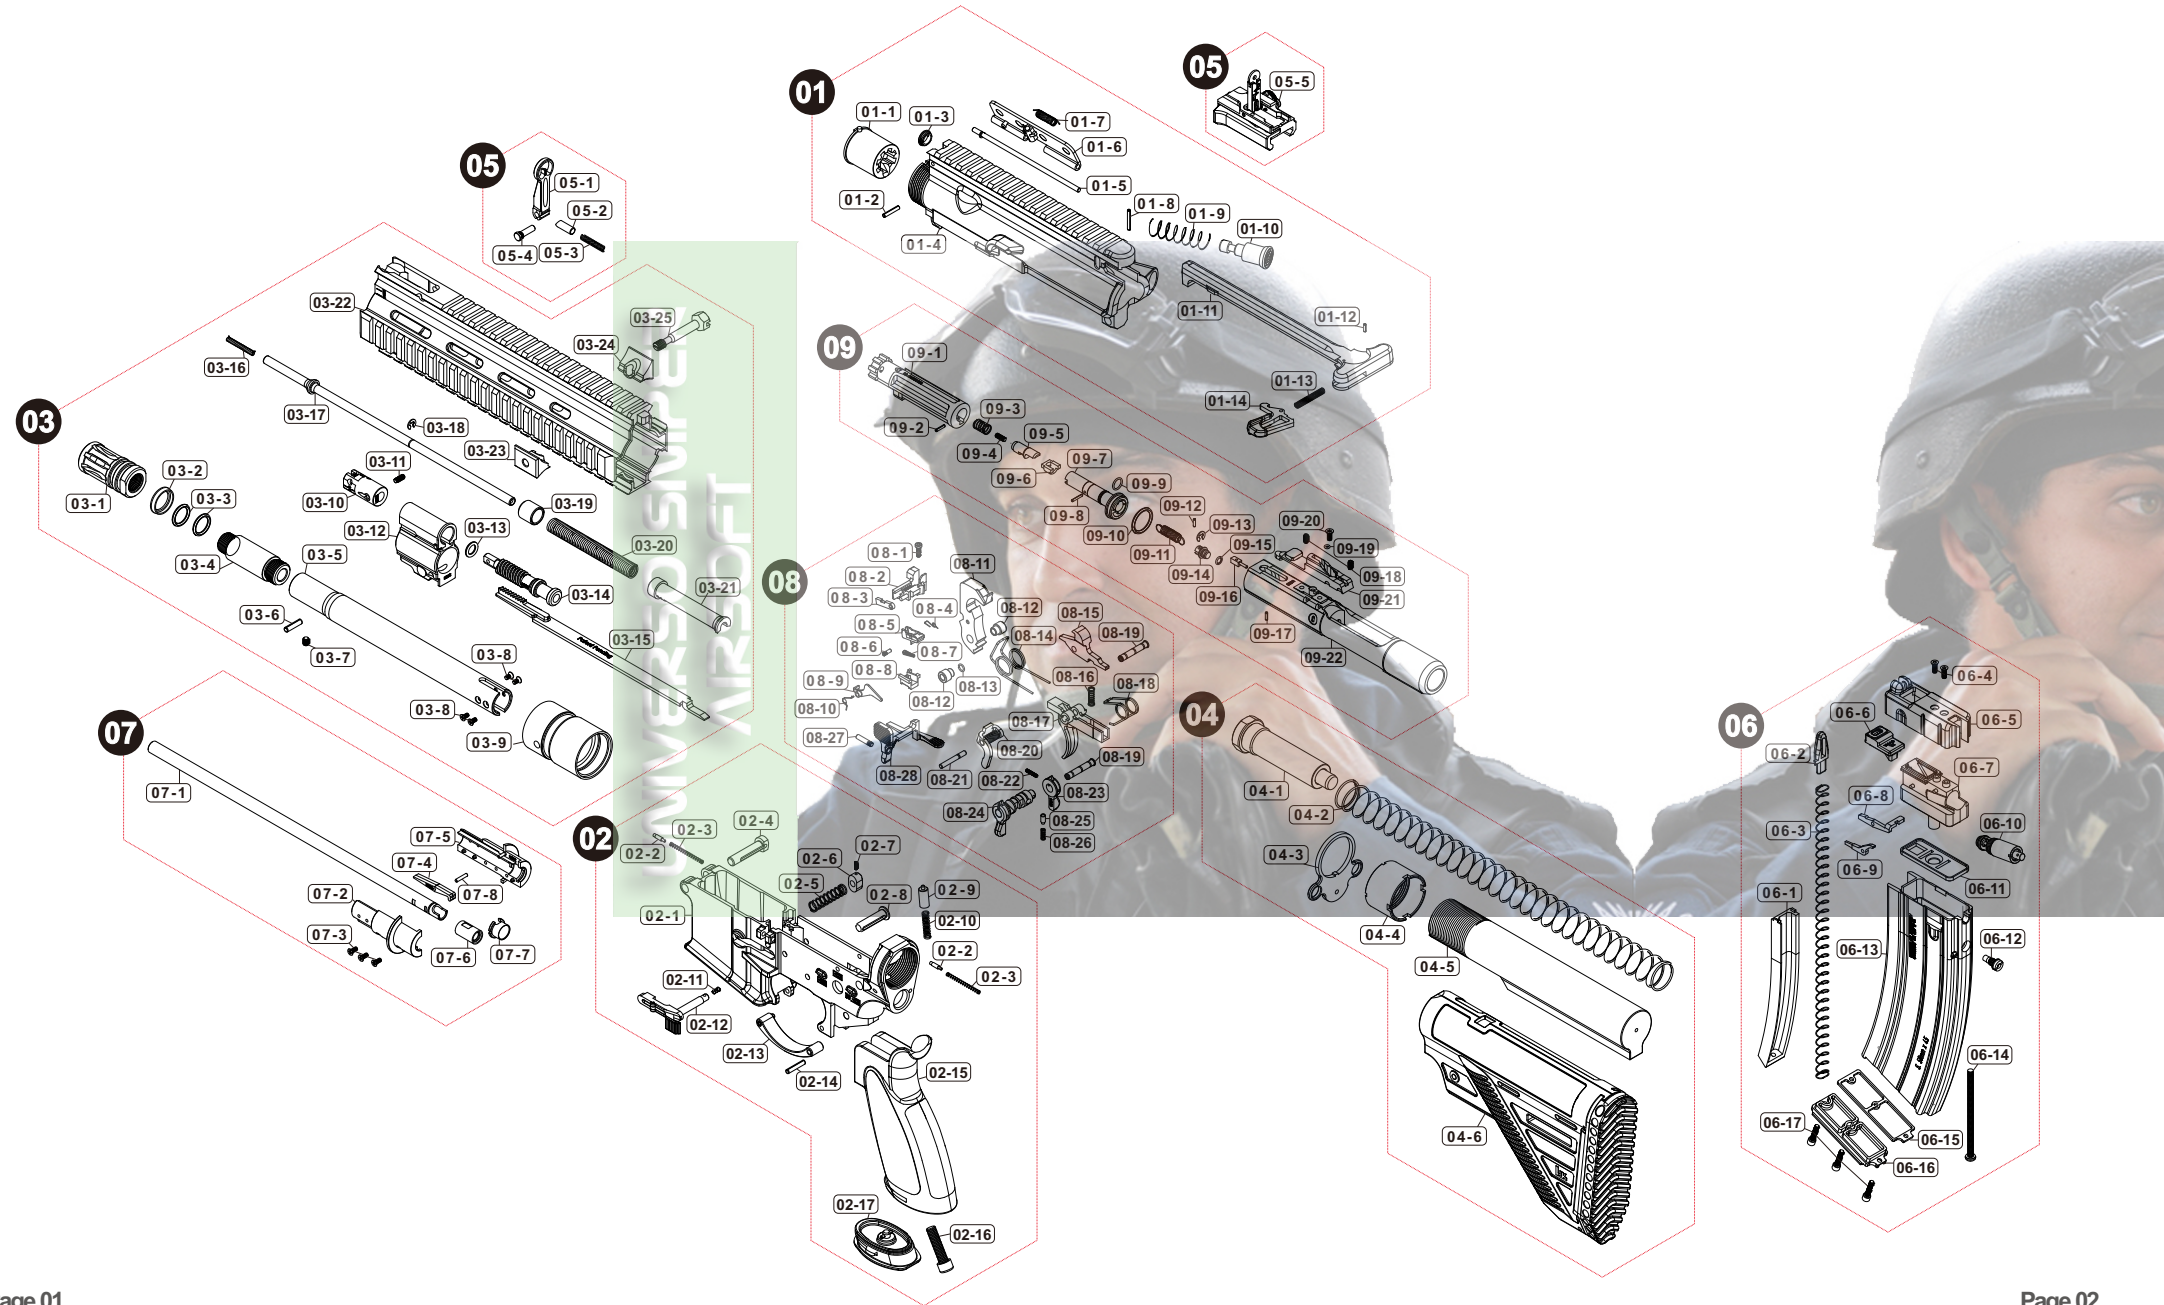

Parts List

UMAREX HK 416 A5 GBB (BK)

Manufactured by VegaForceCompany, Made in Taiwan. <http://www.gb-tech.com.tw>

Parts List

UMAREX HK 416 A5 GBB (BK)

01 UPPER RECEIVER

01-1	VG2CHOP080
01-2	PBOT251401
01-3	VG2CURV030
01-4	VG2CURV010_B
01-5	V020ADC031
01-6	V020ADC000
01-7	V020SPG030
01-8	PBOT021601
01-9	V020SPG040
01-10	V023BLT010
01-11	VG20CLR010
01-12	PBOT160601
01-13	VG20SPG0A0
01-14	V023CLR040

02 LOWER RECEIVER

02-1	VG2CLR010_B
02-2	VG20LRV090
02-3	VG20SPG010
02-4	VG20LRV070
02-5	VG20SPG008
02-6	VG2CLR030
02-7	PSCW020603
02-8	VG20LRV0A0
02-9	VG20BFR020
02-10	VG20SPG019
02-11	VG20SPG021
02-12	VG2CLR051
02-13	V02ATGD001
02-14	PBOT031601
02-15	VG2AGRP011
02-16	PSCW062504
02-17	VG23GRP011

04 STOCK

04-1	VG2CBFR001
04-2	VG20SPG033
04-3	VG23STK180
04-4	VG2CSPC010
04-5	VG20SPC310
04-6	VG2CSTK000

03 BARREL / FOREARM

03-1	V023FHR010
03-2	V040FHR010
03-3	PRIG000005
03-4	VG2CBRL010
03-5	VG2CBRL020
03-6	PBOT351401
03-7	PSCW040503
03-8	PSCW260522
03-9	U577BRL010
03-10	VG2CGBK020
03-11	PSCW030803
03-12	VG2CGBK010
03-13	PRIG000086
03-14	VG2CHOP050
03-15	VG2CHOP060
03-16	V020SPG050
03-17	VG23PIS020
03-18	PBUKEETW32
03-19	VG23PIS030
03-20	V023SPG010
03-21	VG23PIS040
03-22	VG2CHGD010
03-23	U577HGD010
03-24	U577HGD020
03-25	V02AHGD010

06 MAGAZINE

06-1	VG23MAG020
06-2	VG23MAG080
06-3	VG20SPG015
06-4	PSCW030802
06-5	VG23MAG070
06-6	VG20MAG1E0
06-7	VG20MAG121
06-8	VG23MAG0C0
06-9	VG23MAG0A0
06-10	VG20MAG013
06-11	VG20MAG140
06-12	VG00VAV010
06-13	VG23MAG010
06-14	PSCW047021
06-15	VG23MAG0B0
06-16	VG23MAG030
06-17	PSCW031504

05 SIGHTS

05-1	V023FST210
05-2	VG2CFST010
05-3	VG23SPG015
05-4	V023FST230
05-5	V023RST100

07 HOP SYSTEM

07-1	V008TUB275
07-2	VG2CHOP020
07-3	PSCW260622
07-4	VG2CHOP030
07-5	VG2CHOP010
07-6	VG00HOP010
07-7	VG2CHOP040
07-8	PBOT021002

08 TRIGGER SYSTEM

09 BOLT CARRIER

09-1	VG20CLR0L0
09-2	PBOT150801
09-3	VG21SPG025
09-4	PSCW30803
09-5	VG20BLT090
09-6	VG20CLR0U0
09-7	VG20CLR060
09-8	PBOT169501
09-9	PRIG000053
09-10	PRIG000087
09-11	VG20SPG004
09-12	PBOT150601
09-13	PBUKEETW32
09-14	VG20CLR0A0
09-15	PRIG000032
09-16	VG20CLR0V0
09-17	PBOT160601
09-18	PSCW030603
09-19	PRIG000054
09-20	V020MSY050
09-21	VG2CCLR020
09-22	VG2CCLR030