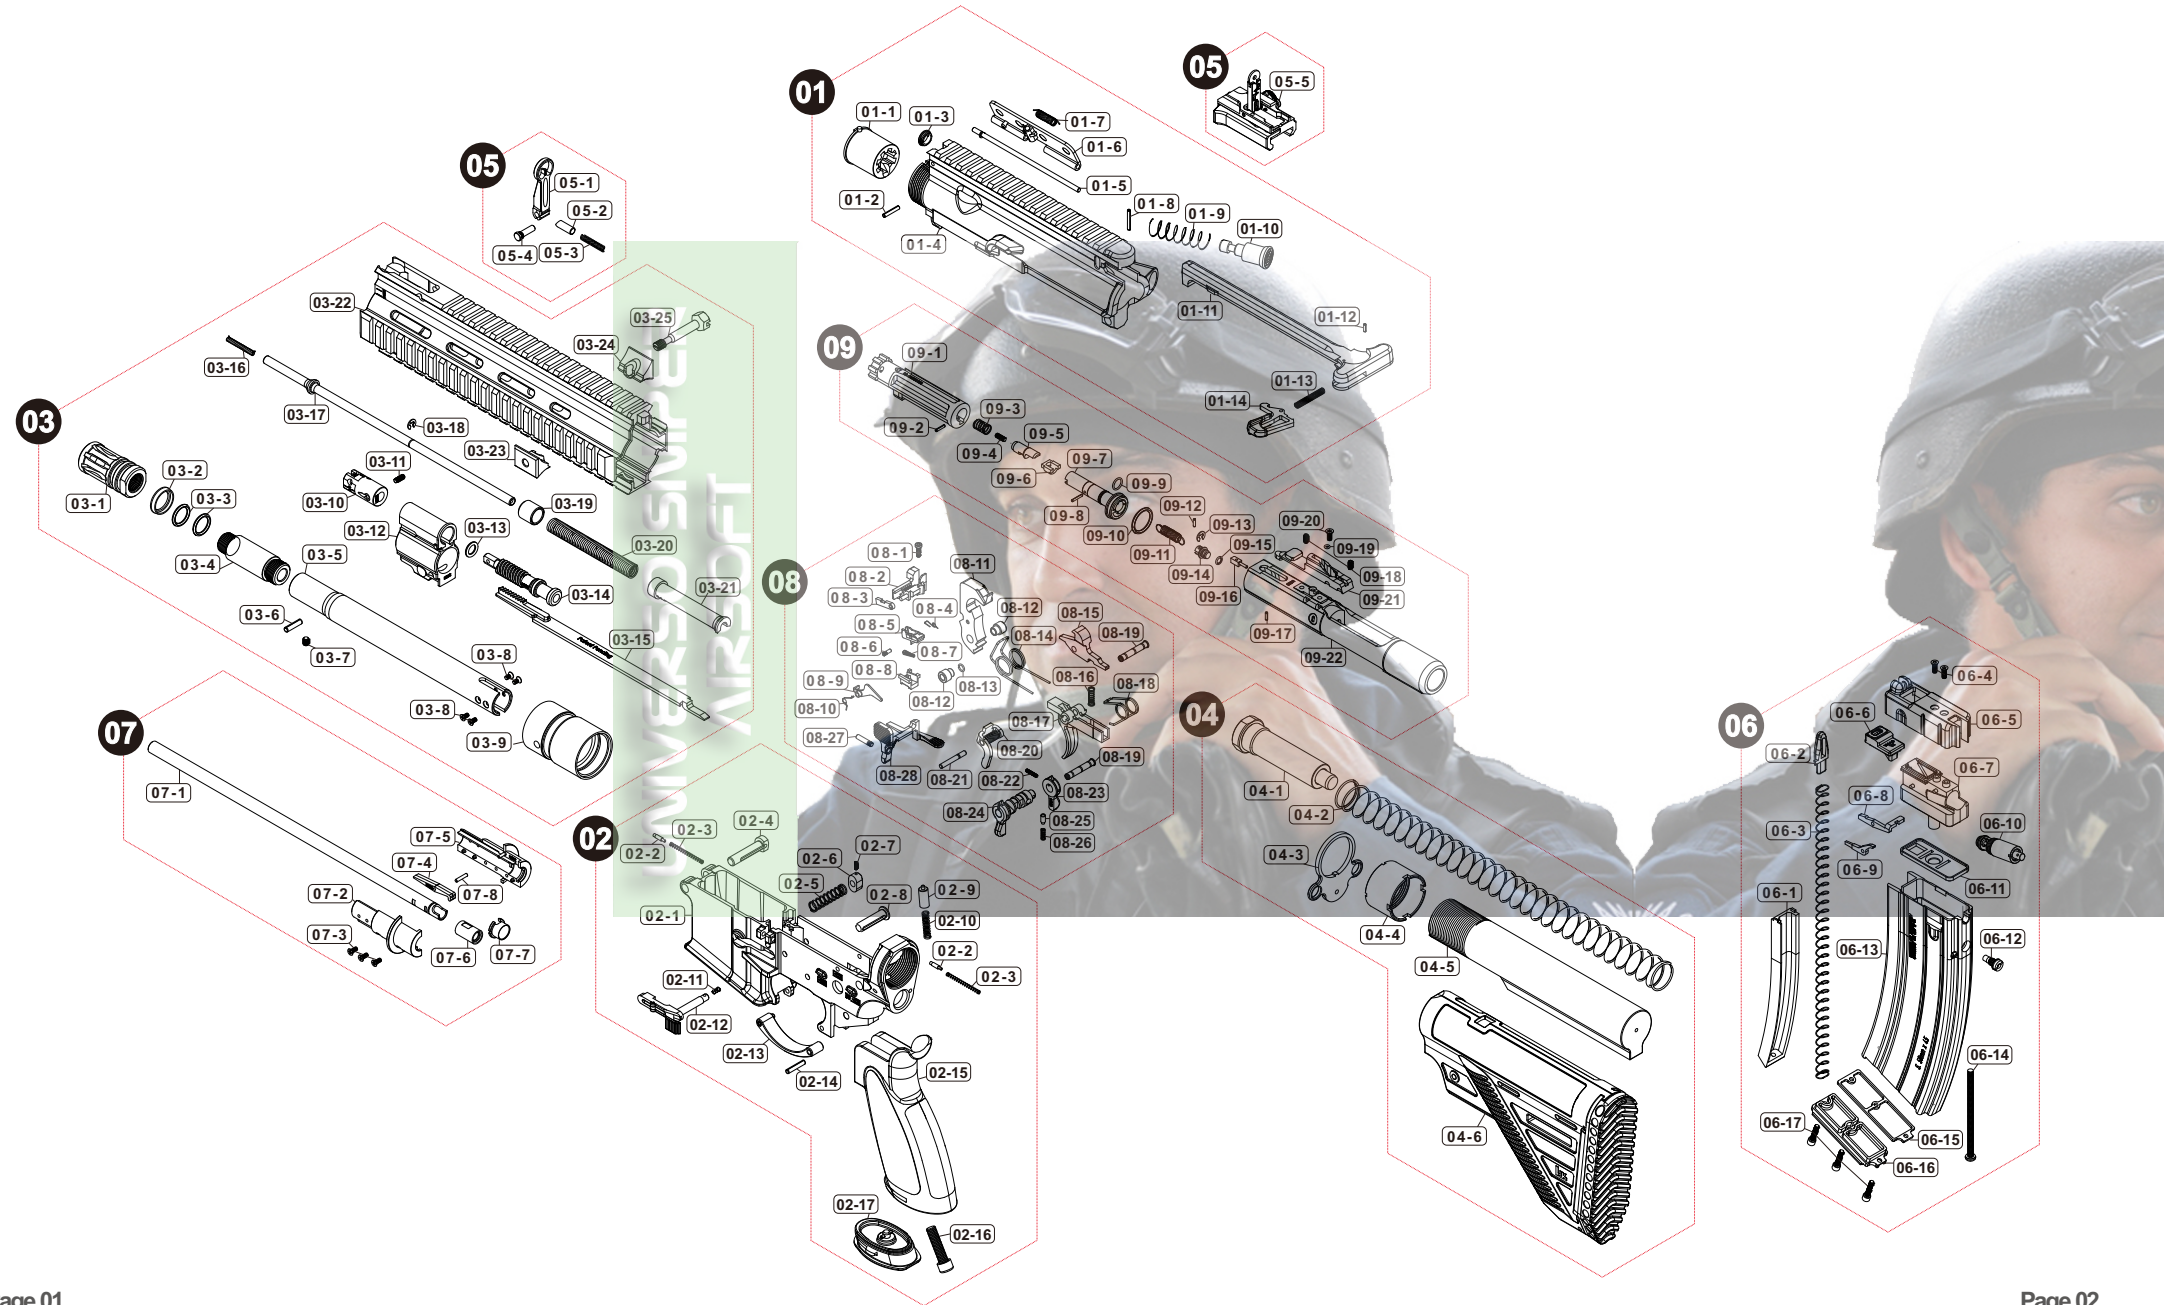

Parts List

UMAREX HK 416 A5 GBB (TN)

Manufactured by VegaForceCompany, Made in Taiwan. <http://www.gb-tech.com.tw>

Parts List

UMAREX HK 416 A5 GBB (TN)

01 UPPER RECEIVER

01-1	VG2CHOP080
01-2	PBOT251401
01-3	VG2CURV030
01-4	VG2CURV020_T
01-5	V020ADC031
01-6	VG23ADC003
01-7	V020SPG030
01-8	PBOT021601
01-9	V020SPG040
01-10	V023BLT010
01-11	VG20CLR017
01-12	PBOT160601
01-13	VG20SPG0A0
01-14	V023CLR040

02 LOWER RECEIVER

02-1	VG2CLR020_T
02-2	VG20LRV090
02-3	VG20SPG010
02-4	VG20LRV070
02-5	VG20SPG008
02-6	VG2CLR030
02-7	PSCW020603
02-8	VG20LRV0A0
02-9	VG20BFR020
02-10	VG20SPG019
02-11	VG20SPG021
02-12	VG2CLR051
02-13	V02ATGD000
02-14	PBOT031601
02-15	VG2AGRP010
02-16	PSCW062504
02-17	VG23GRP012