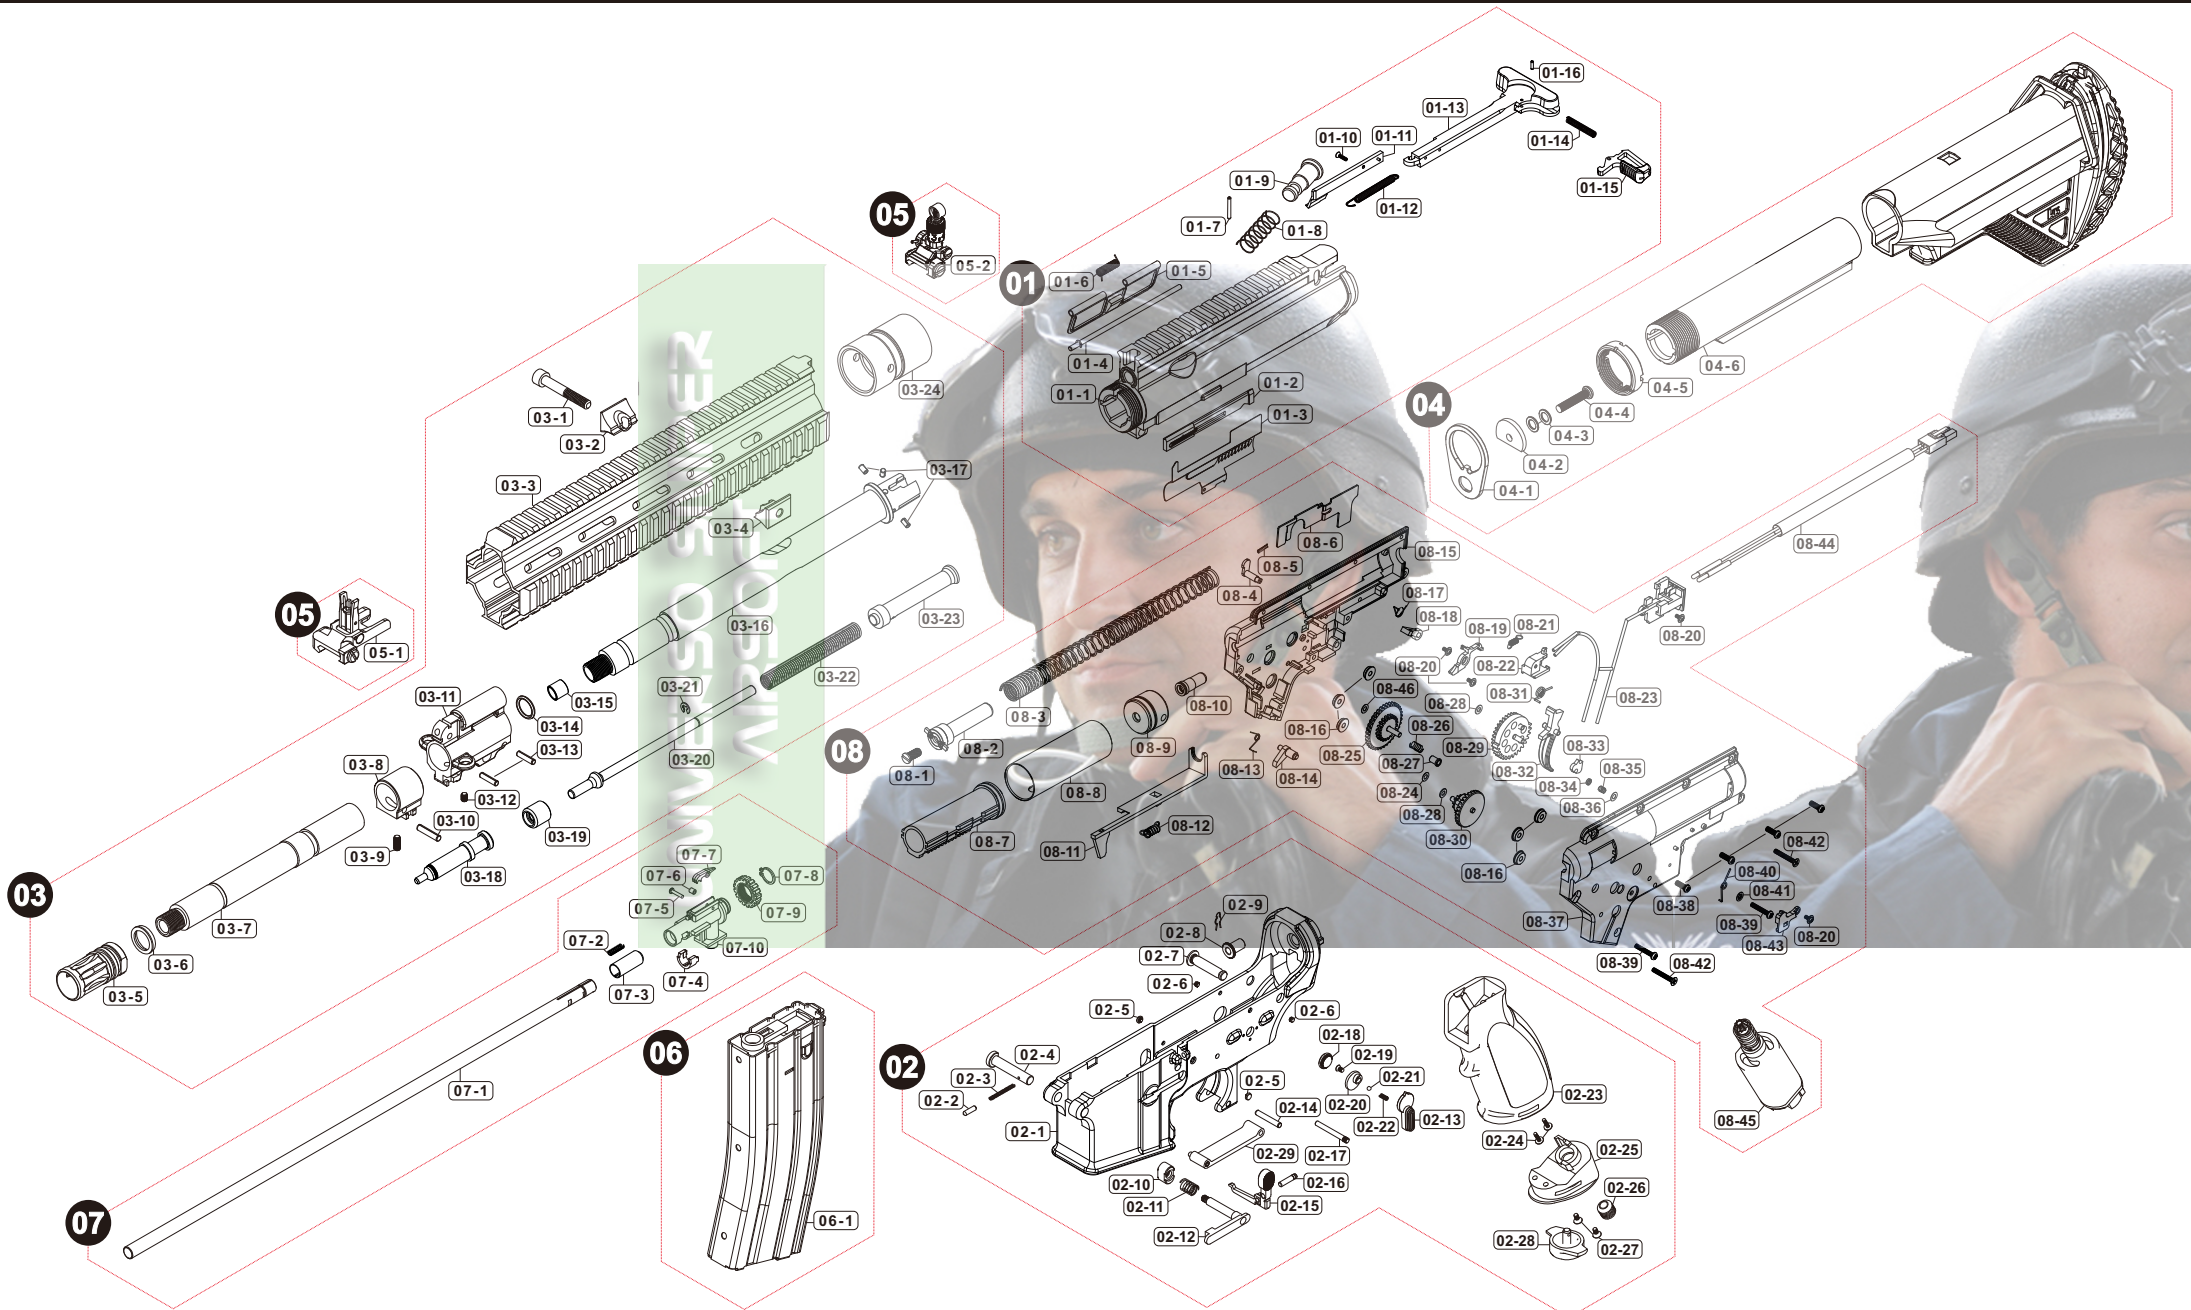

# Parts List

## UMAREX M27 IAR AEG

Manufactured by VegaForceCompany, Made in Taiwan. <http://www.gb-tech.com.tw>